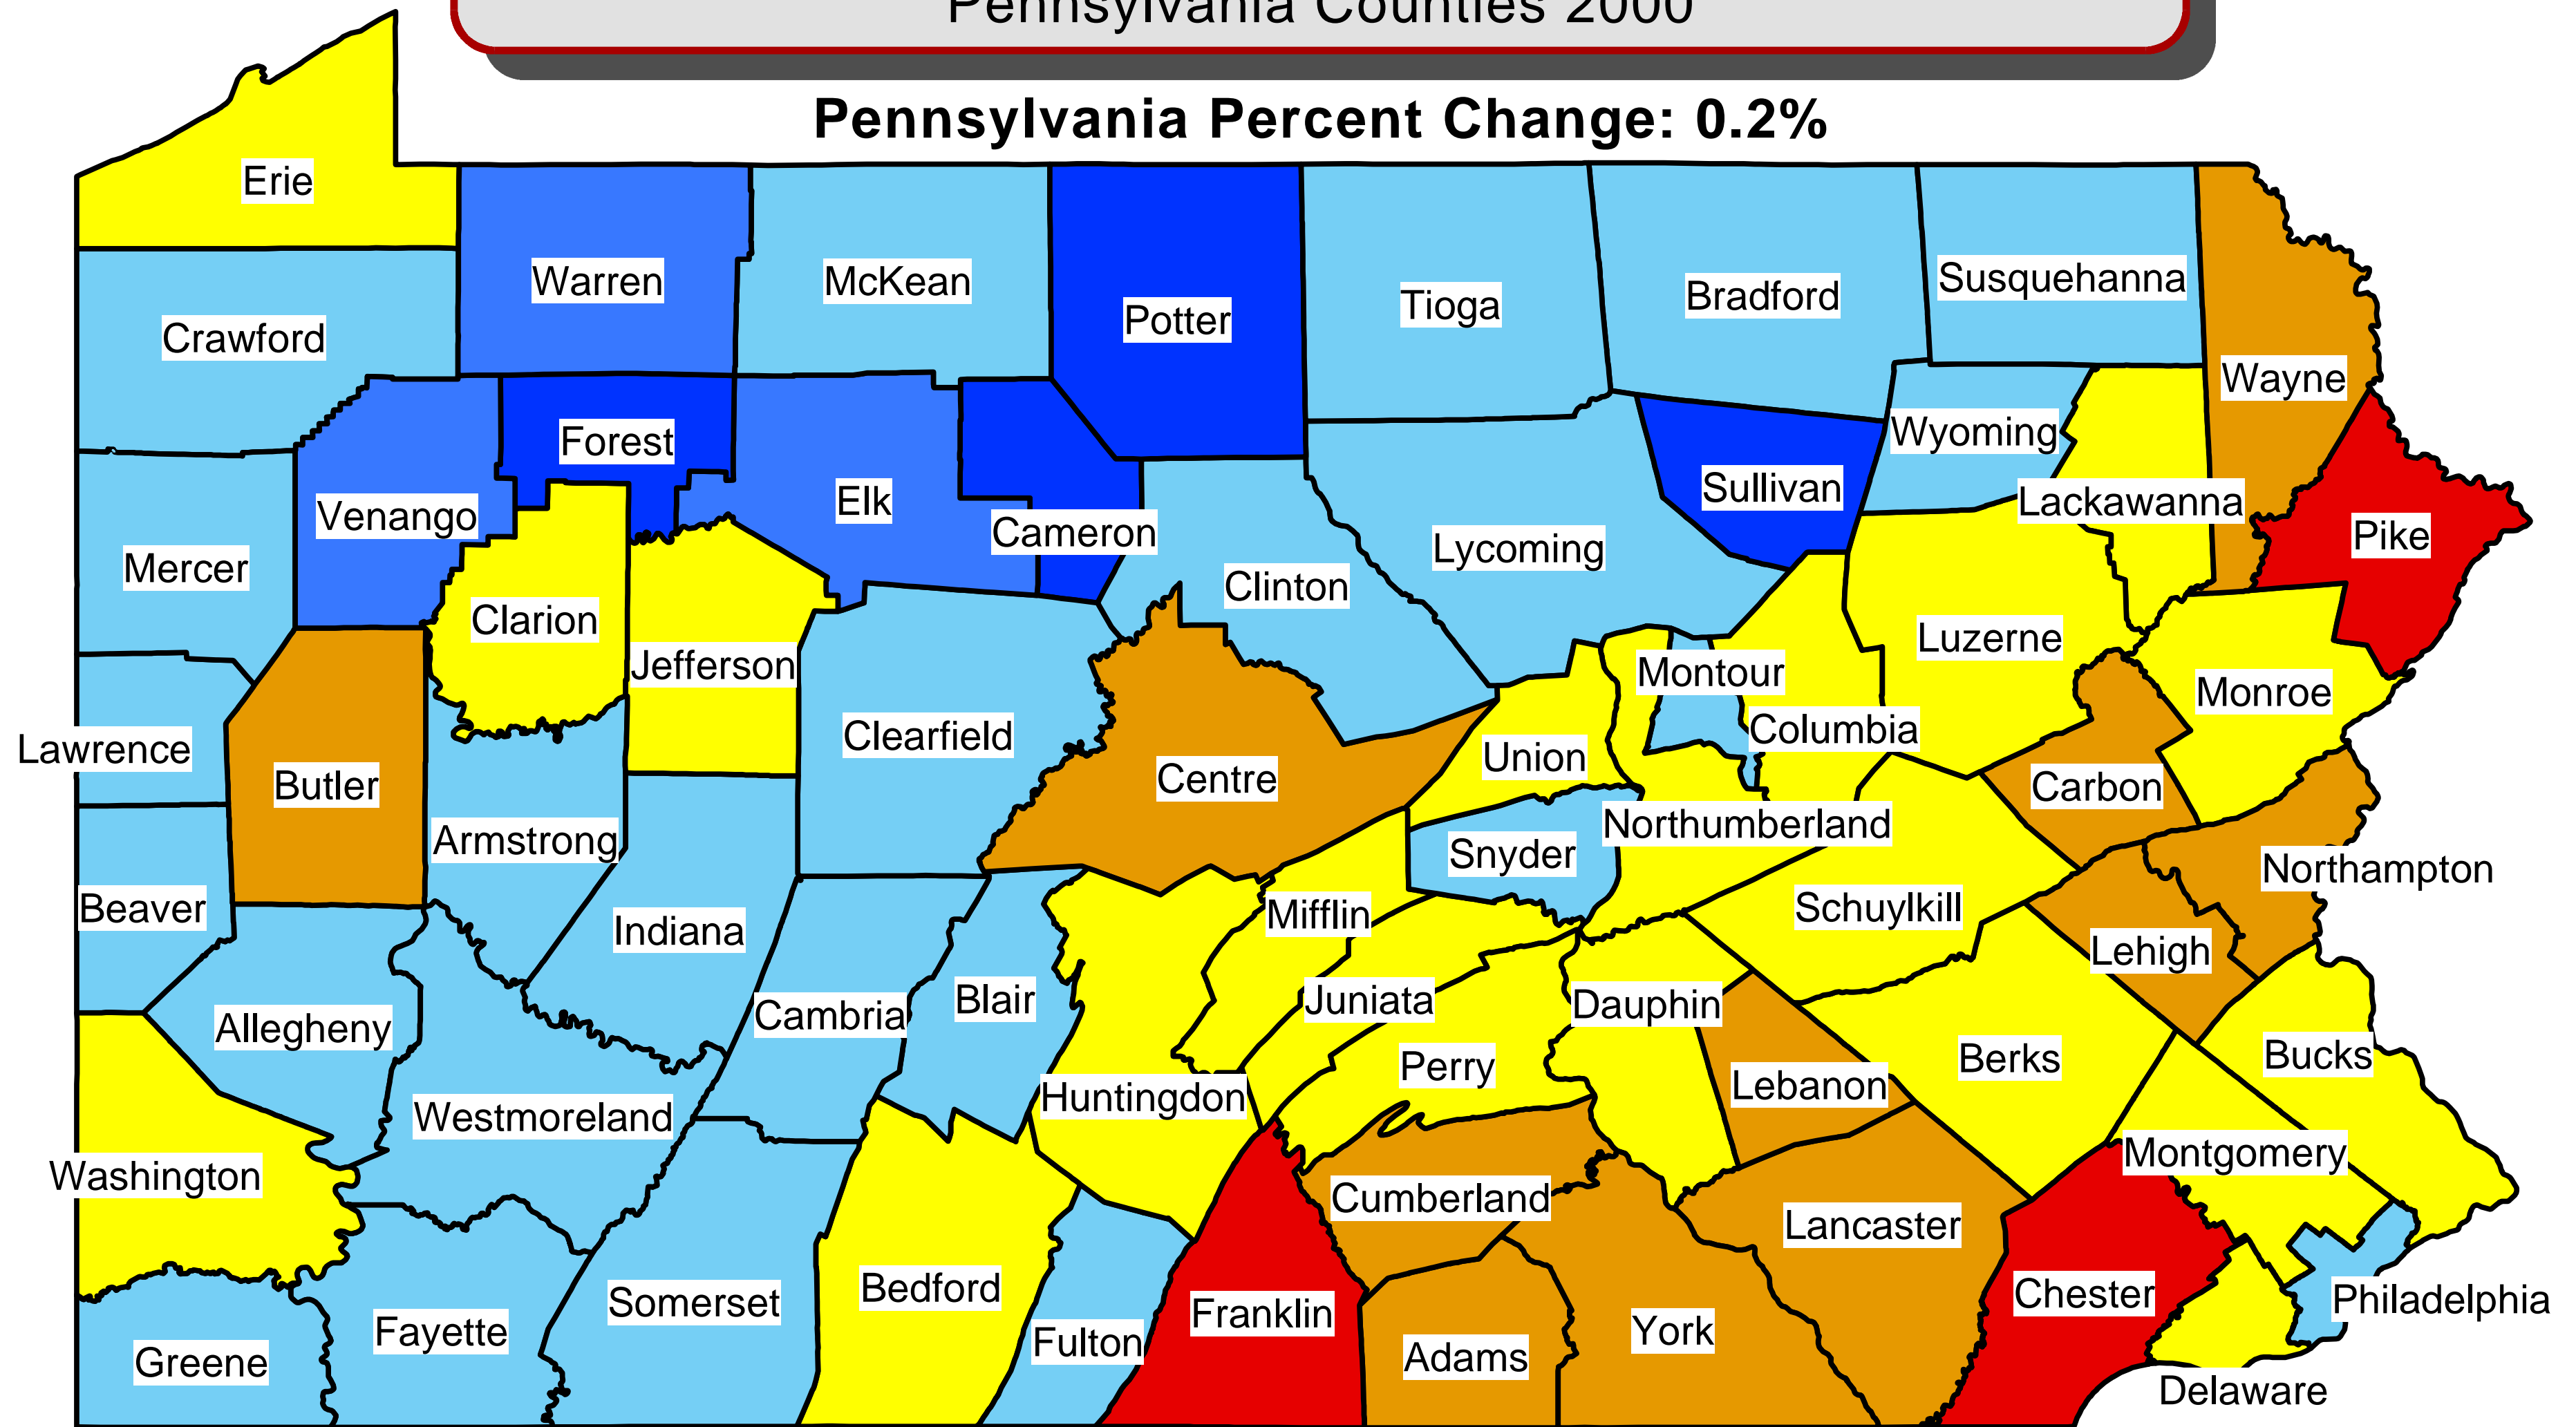

# Estimated Population Percent Change

July 1, 2007 to July 1, 2008

Pennsylvania Counties 2000

Pennsylvania Percent Change: 0.2%

## Percent Change