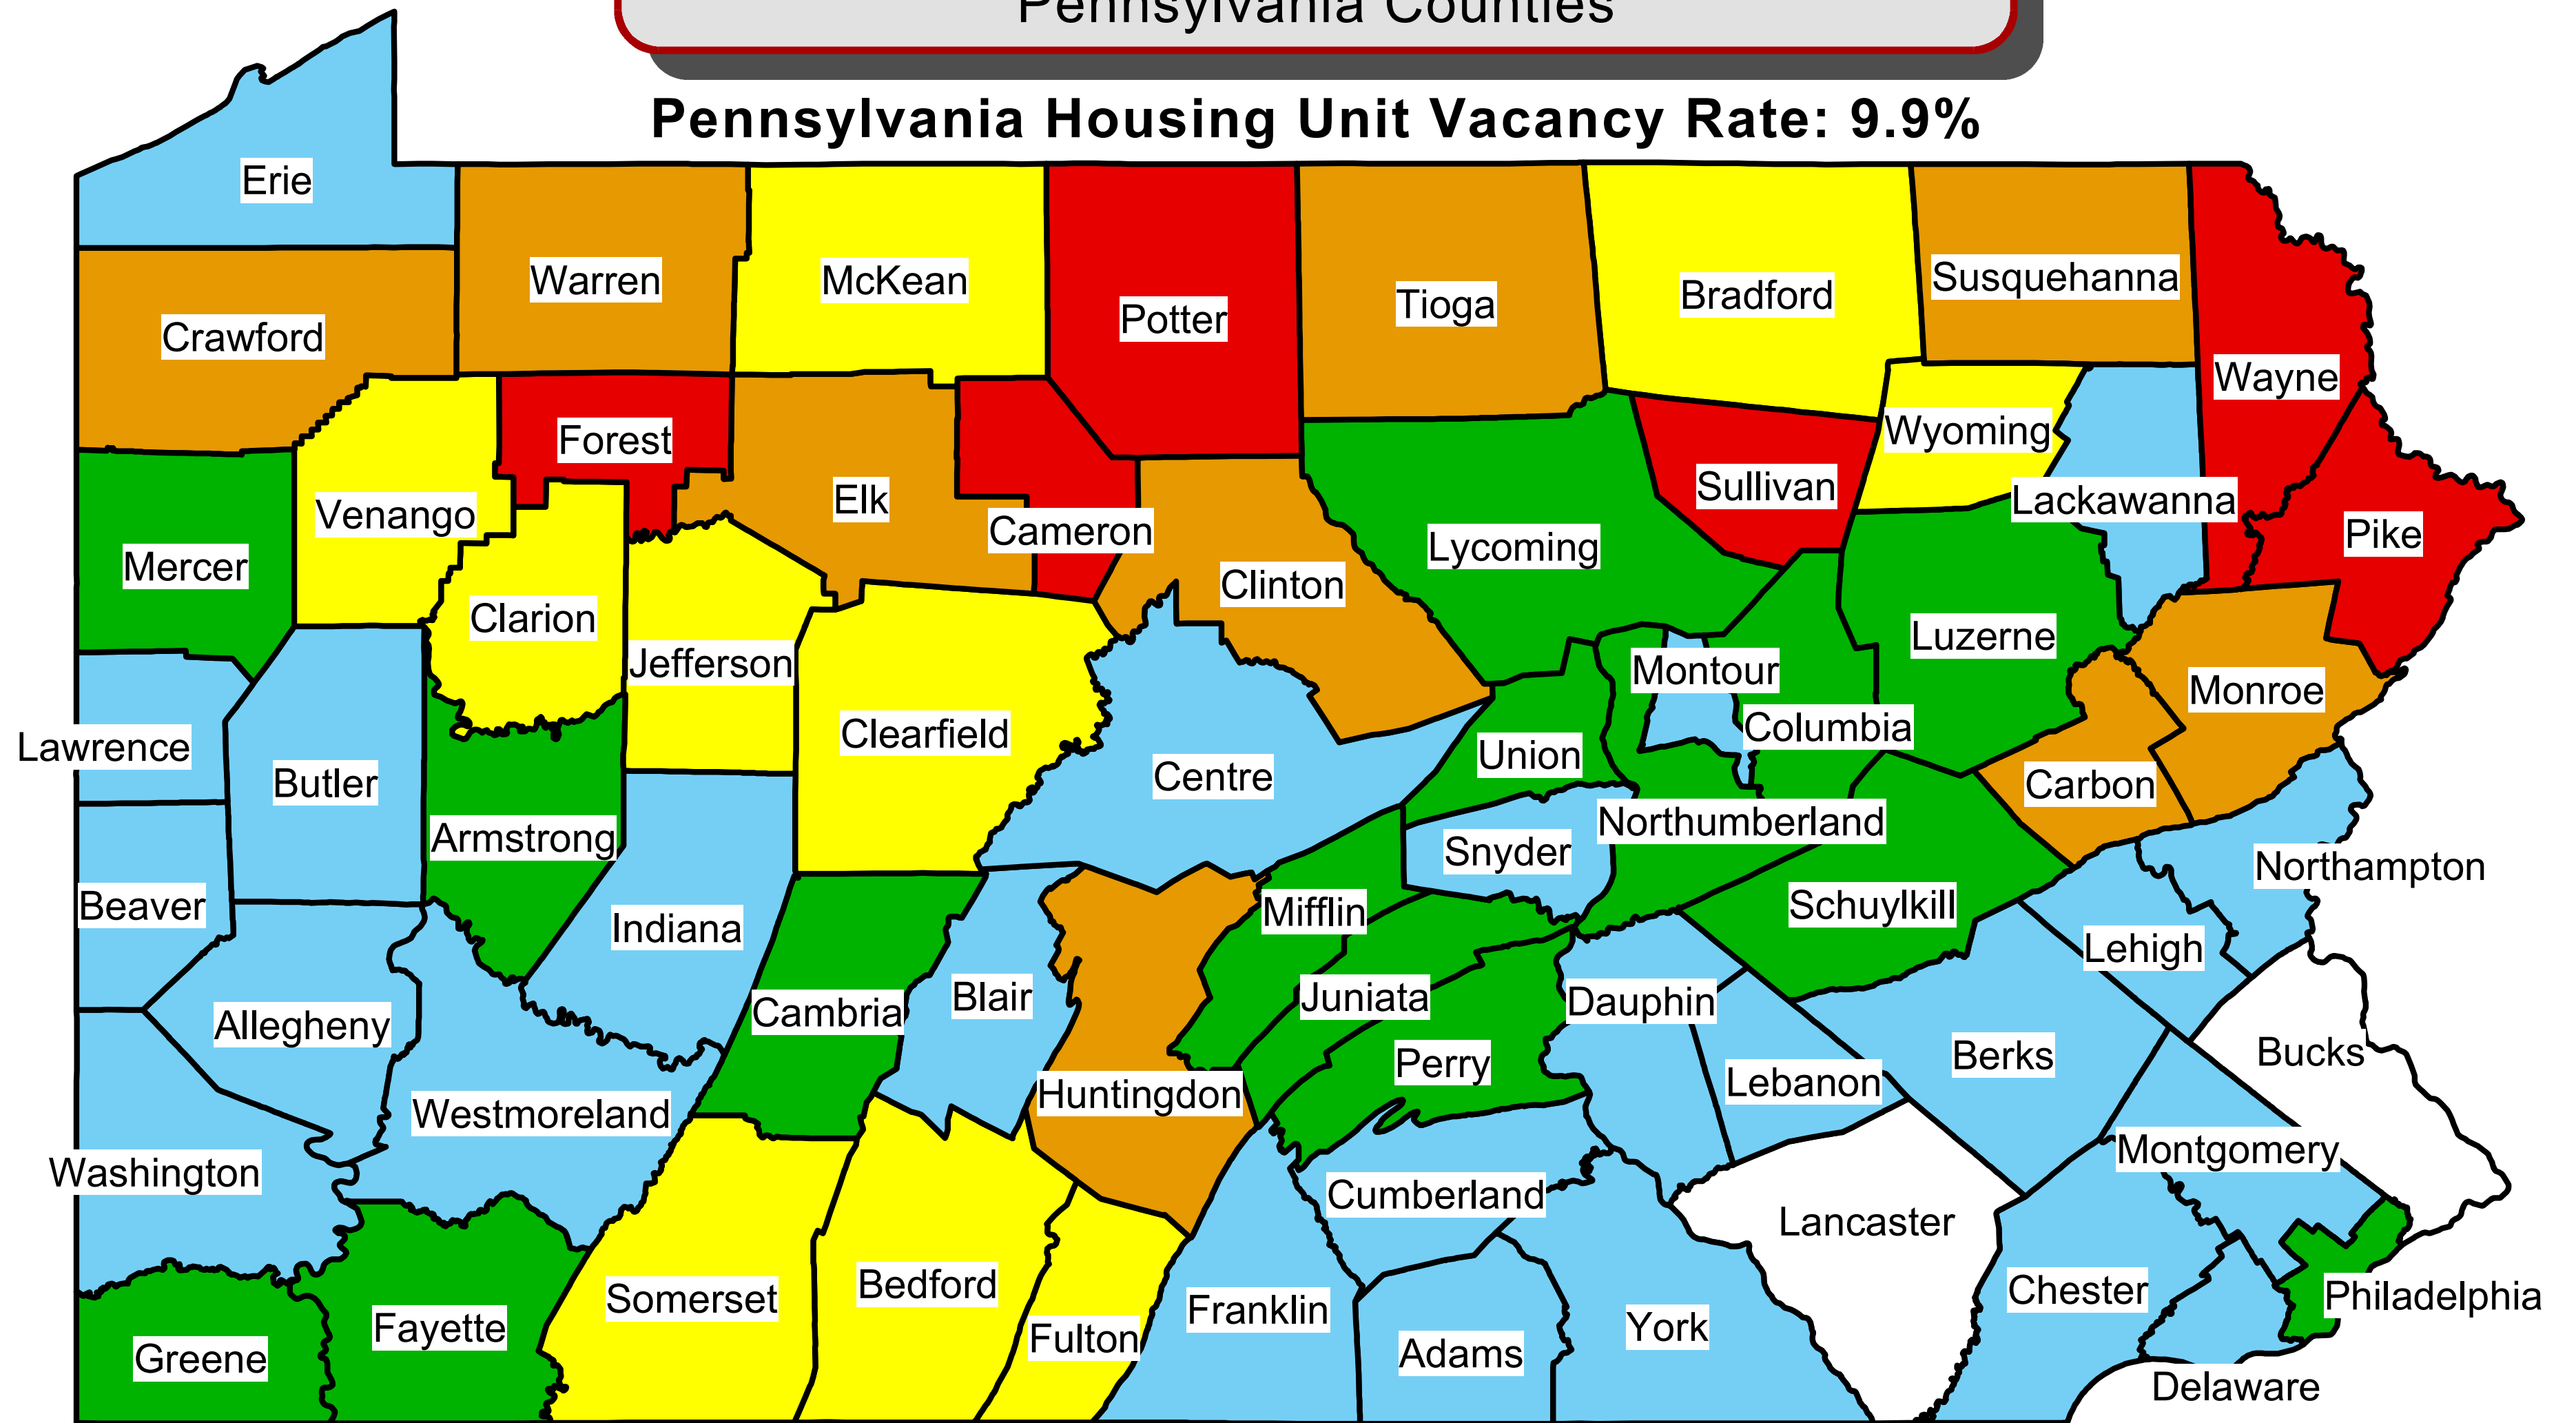

# Percent Vacant Housing Units

April 1, 2010

Pennsylvania Counties

**Pennsylvania Housing Unit Vacancy Rate: 9.9%**

## Percent Vacant Housing Units