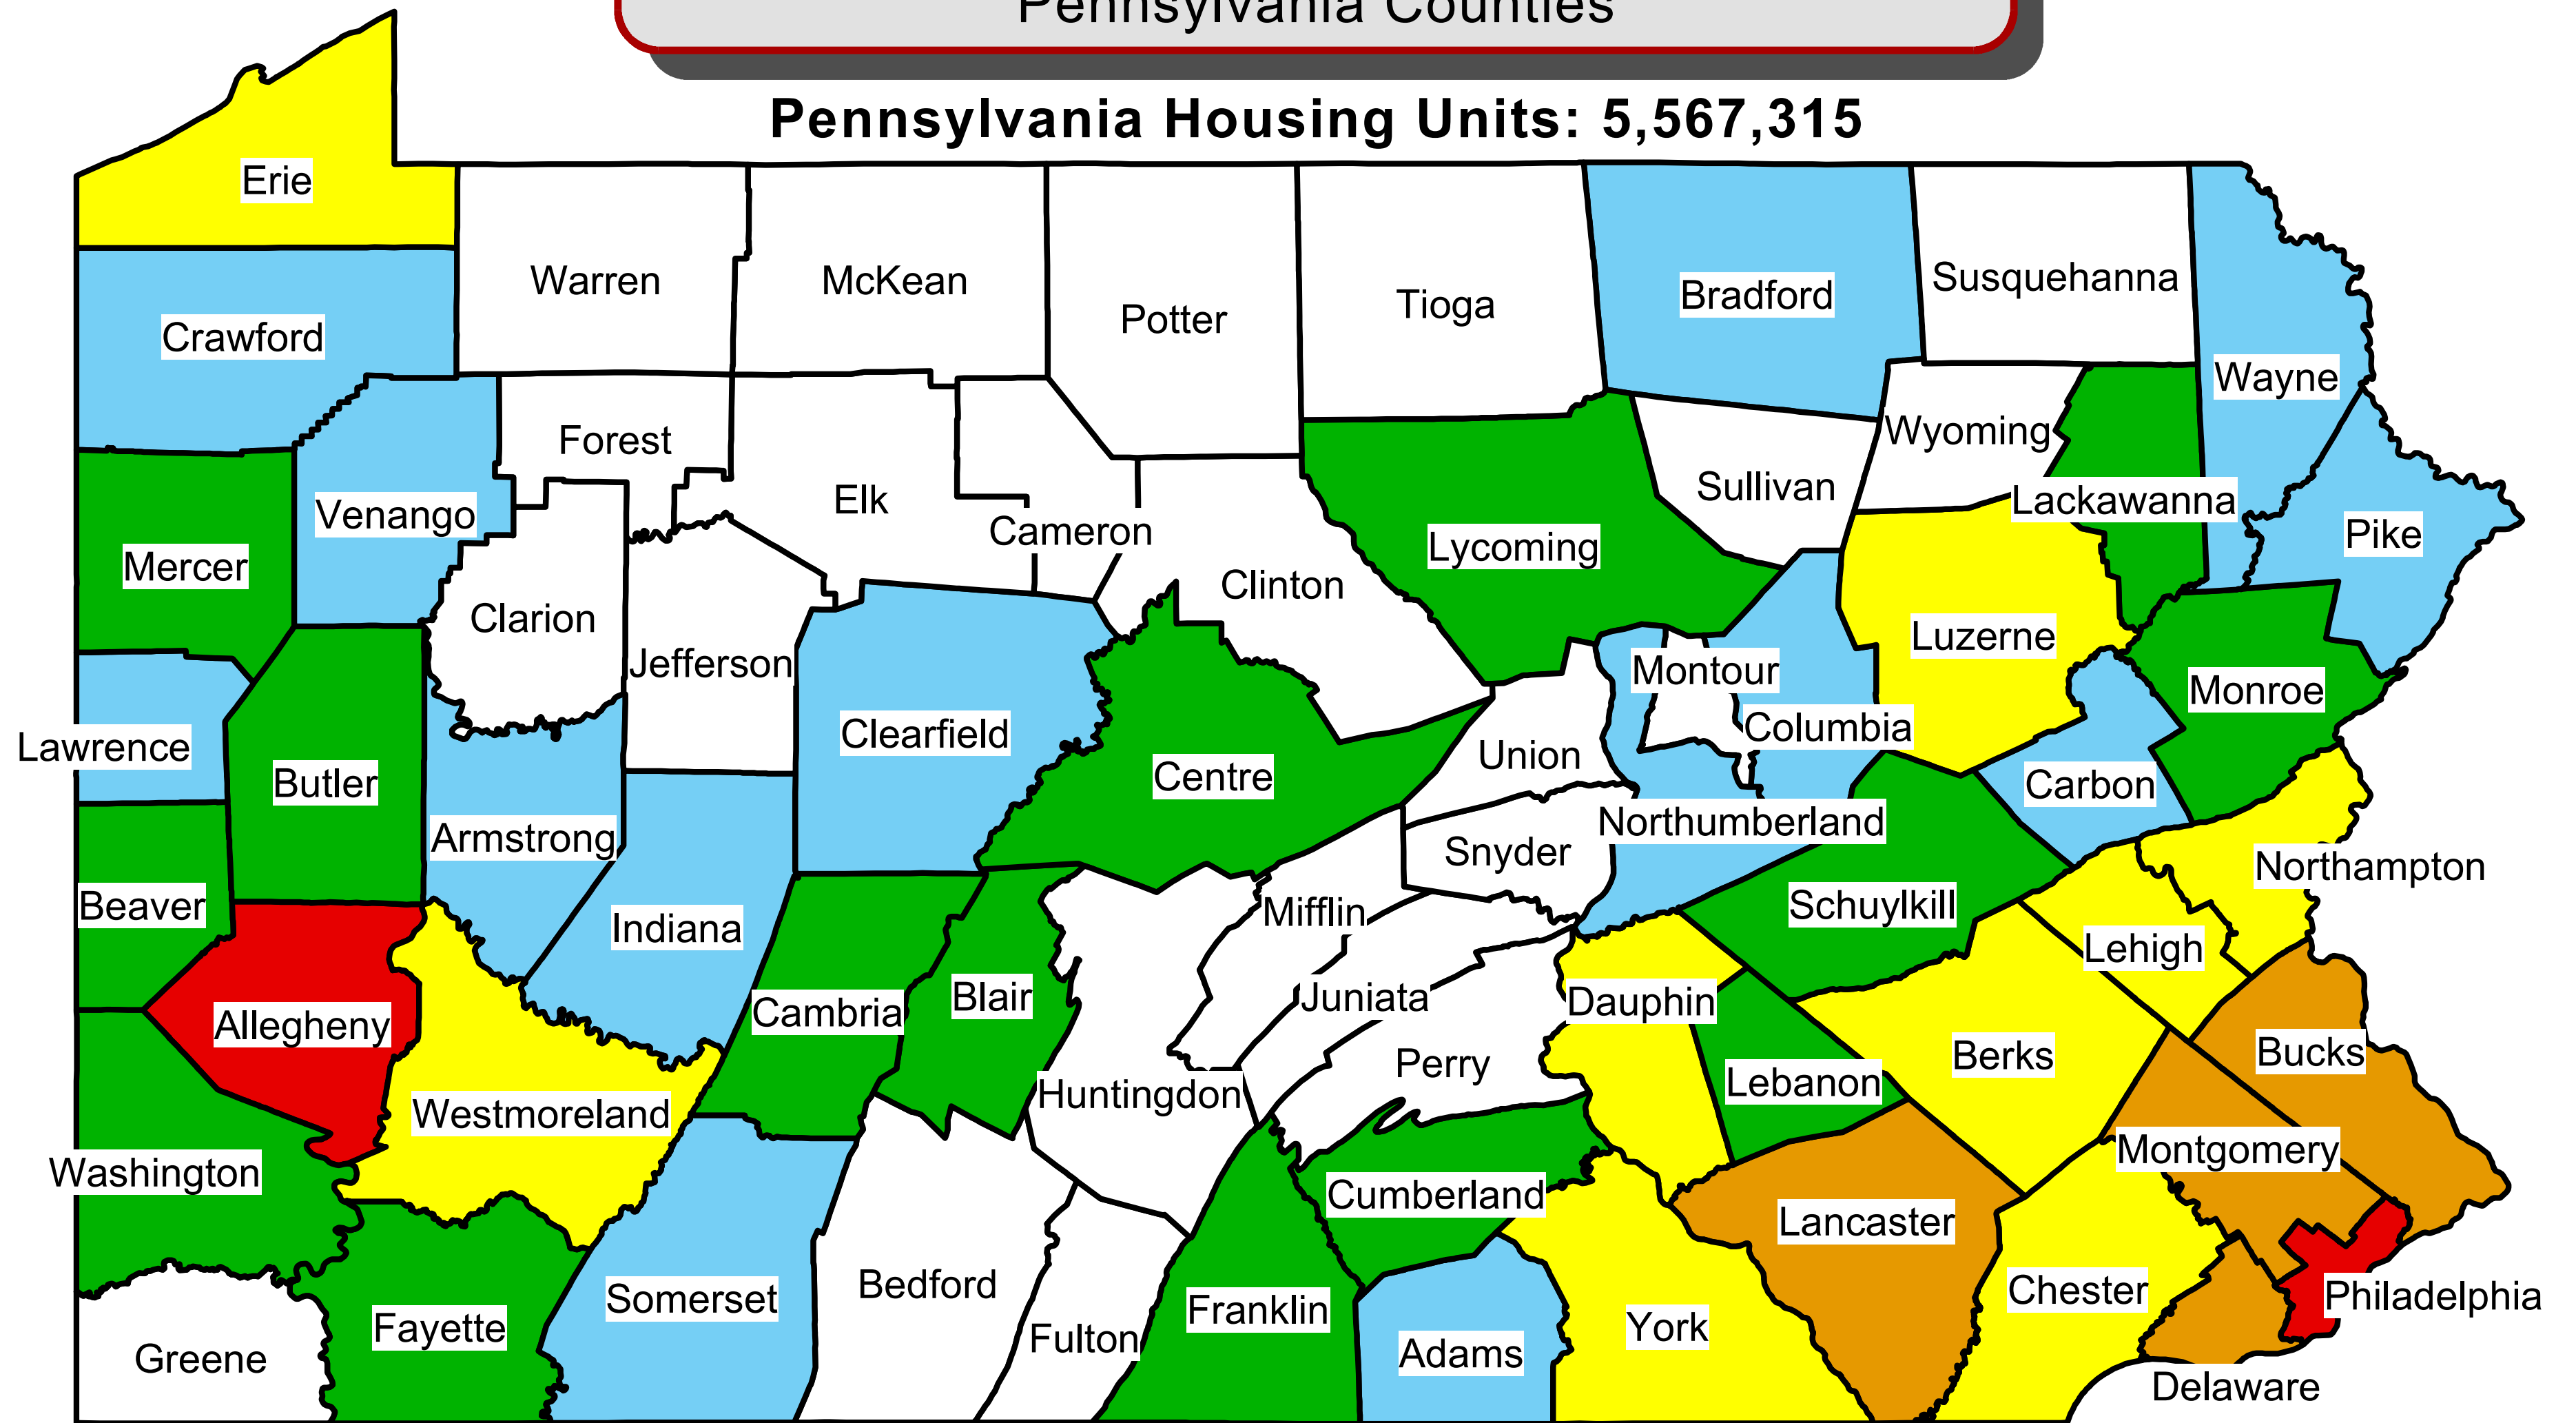

Total Decennial Housing Units

April 1, 2010

Pennsylvania Counties

Pennsylvania Housing Units: 5,567,315

Total Housing Units