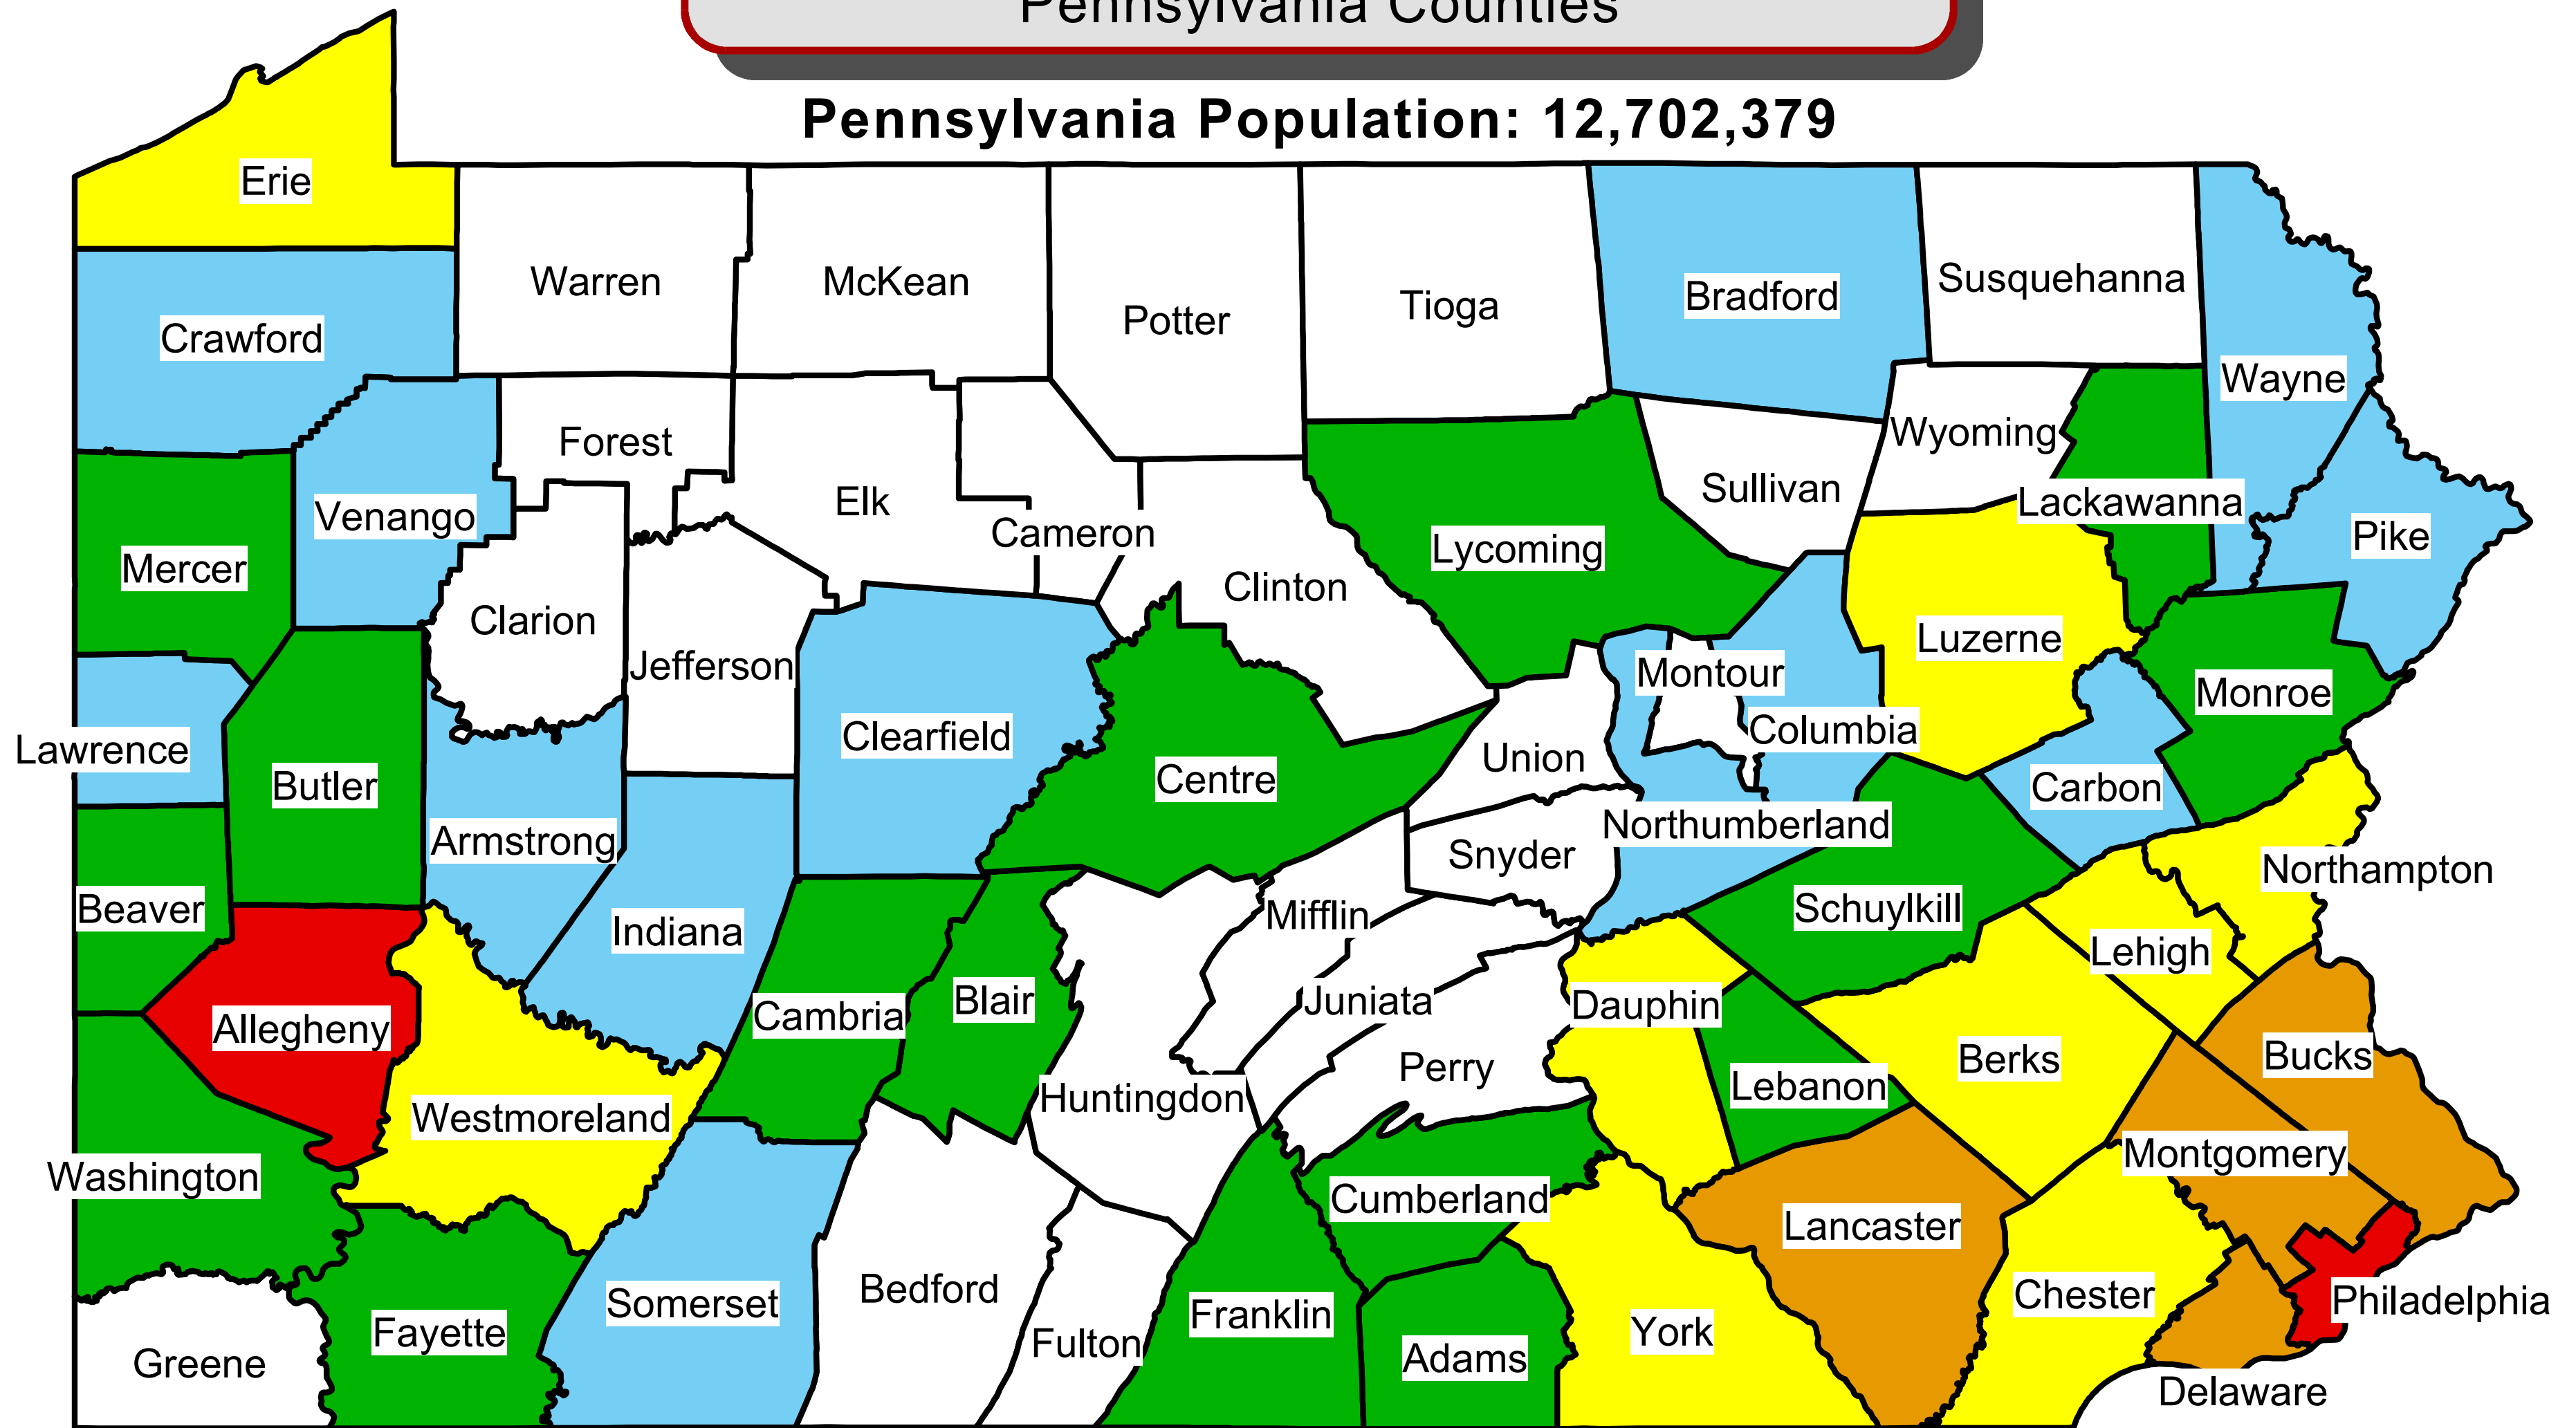

Total Decennial Population

April 1, 2010

Pennsylvania Counties

Pennsylvania Population: 12,702,379

Total Population