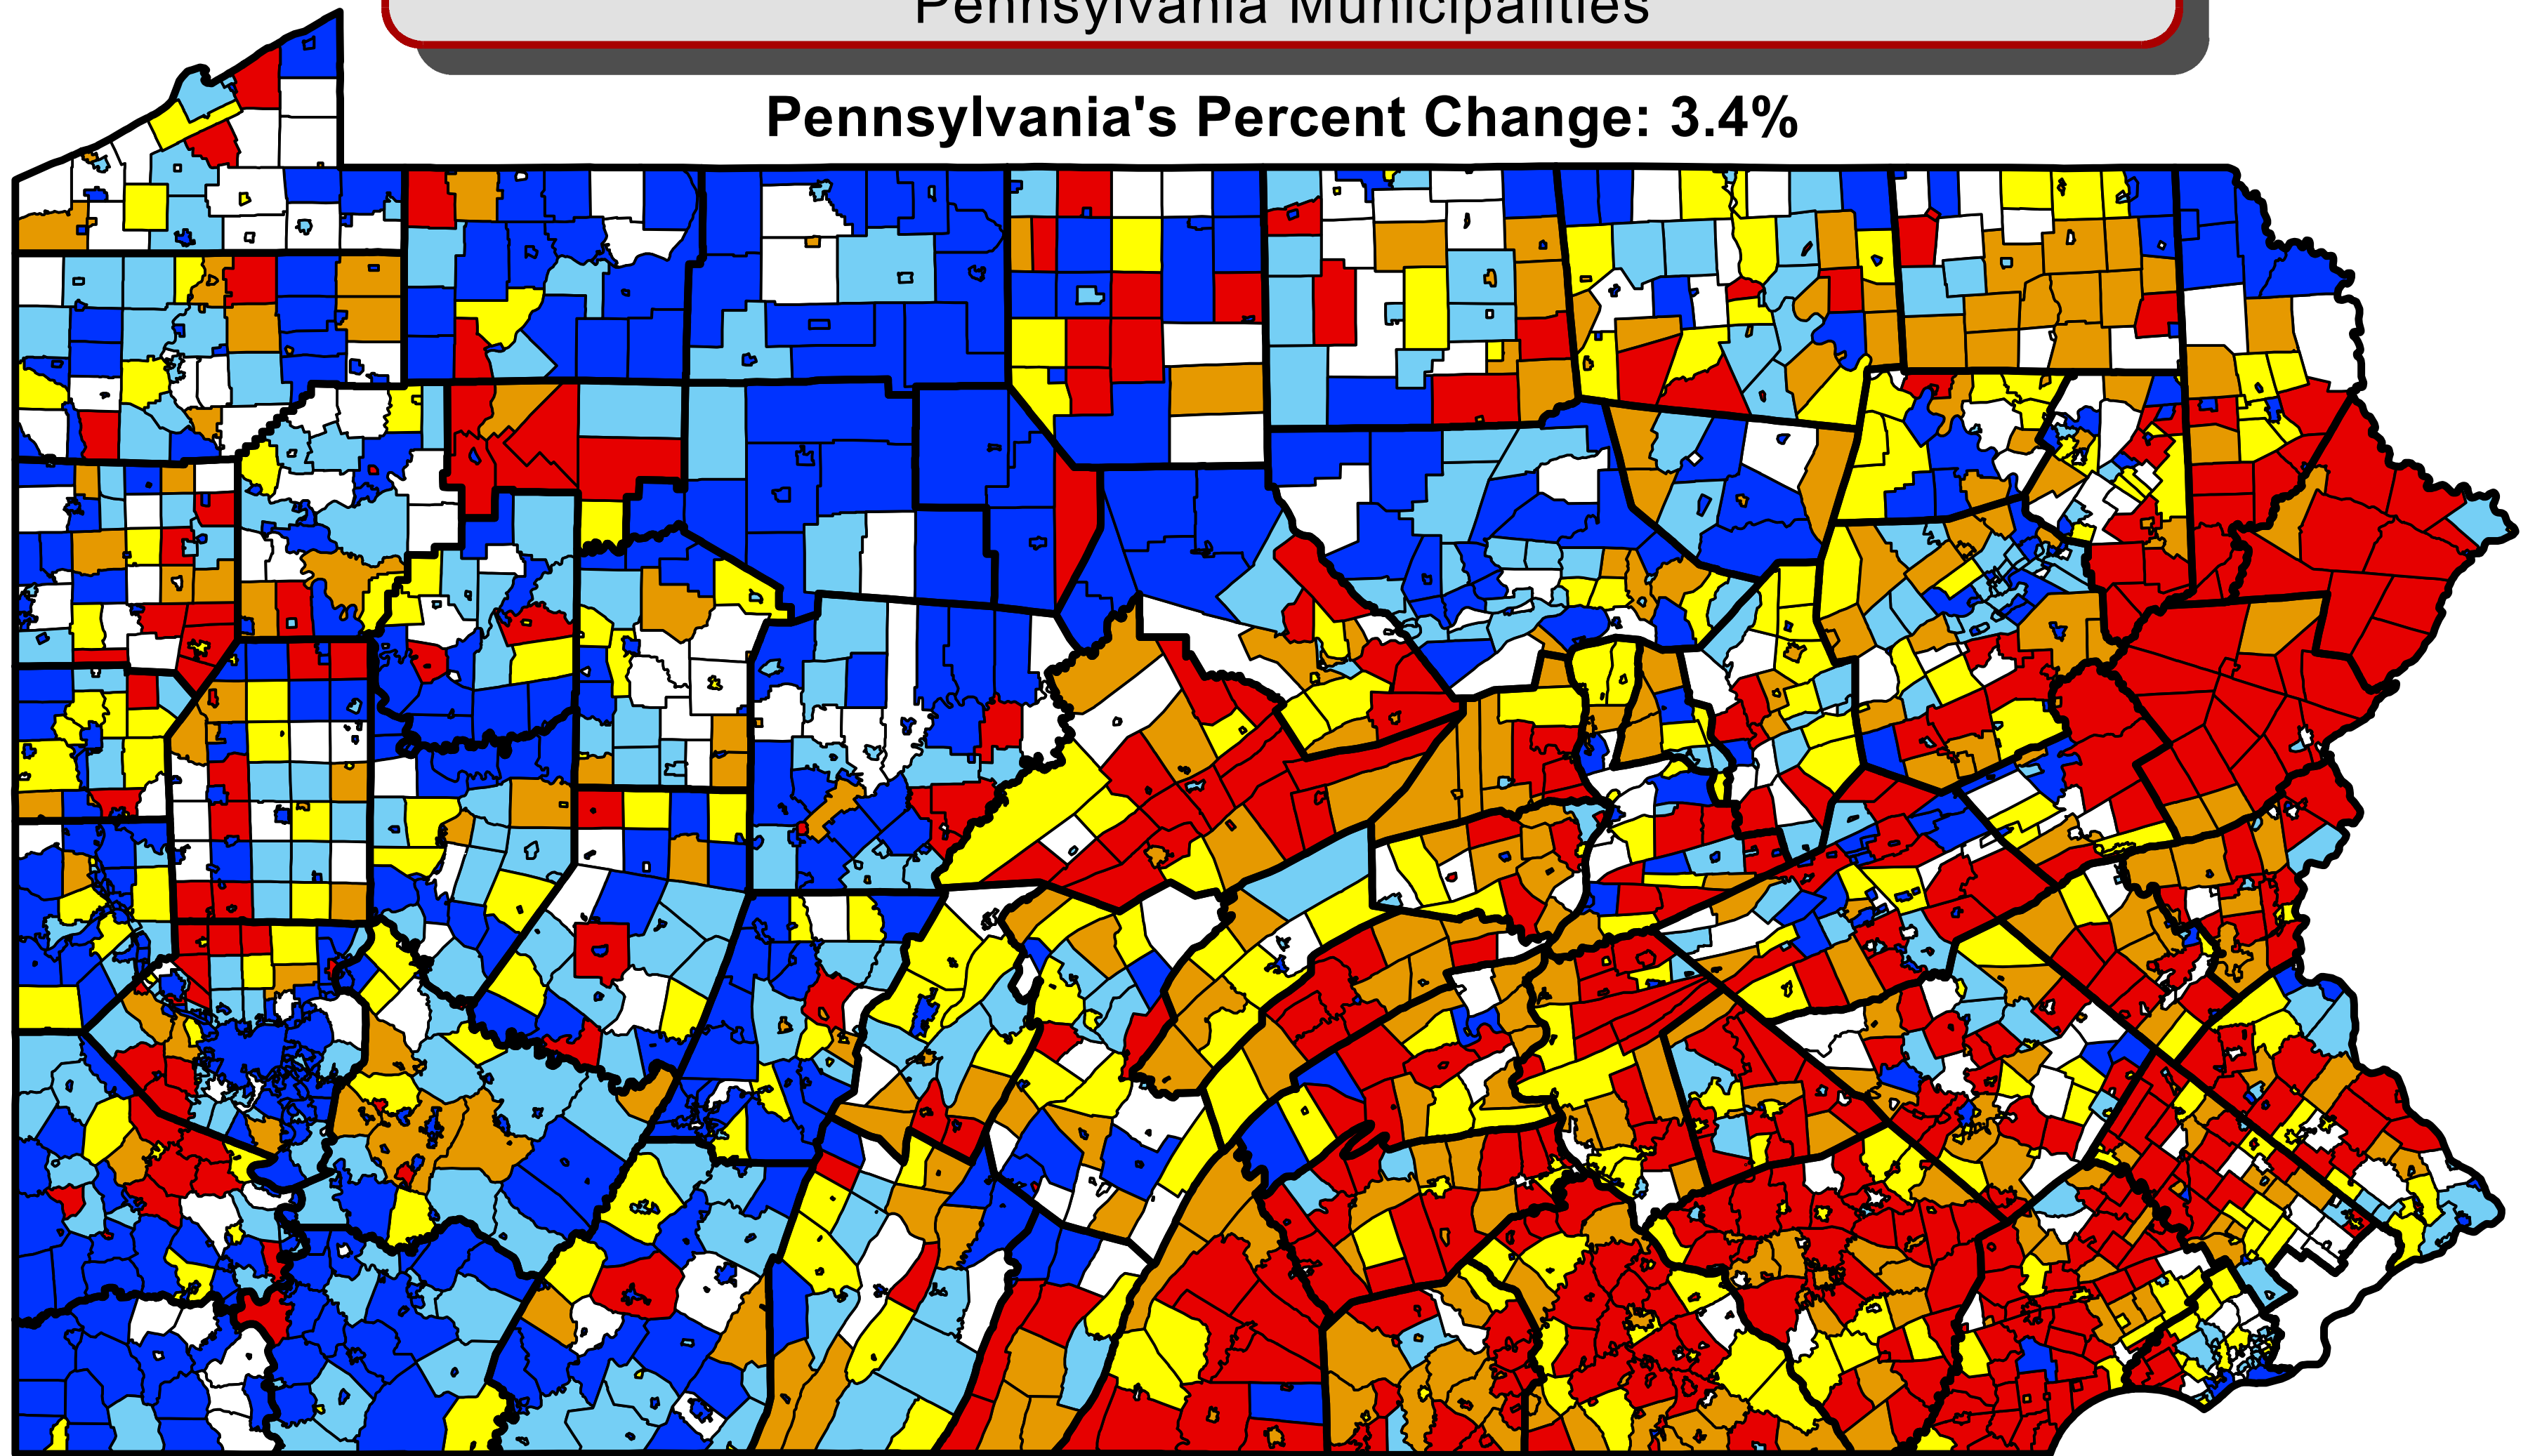

# Decennial Population Percent Change

April 1, 2000 to April 1, 2010

Pennsylvania Municipalities

Pennsylvania's Percent Change: 3.4%

## Percent Change