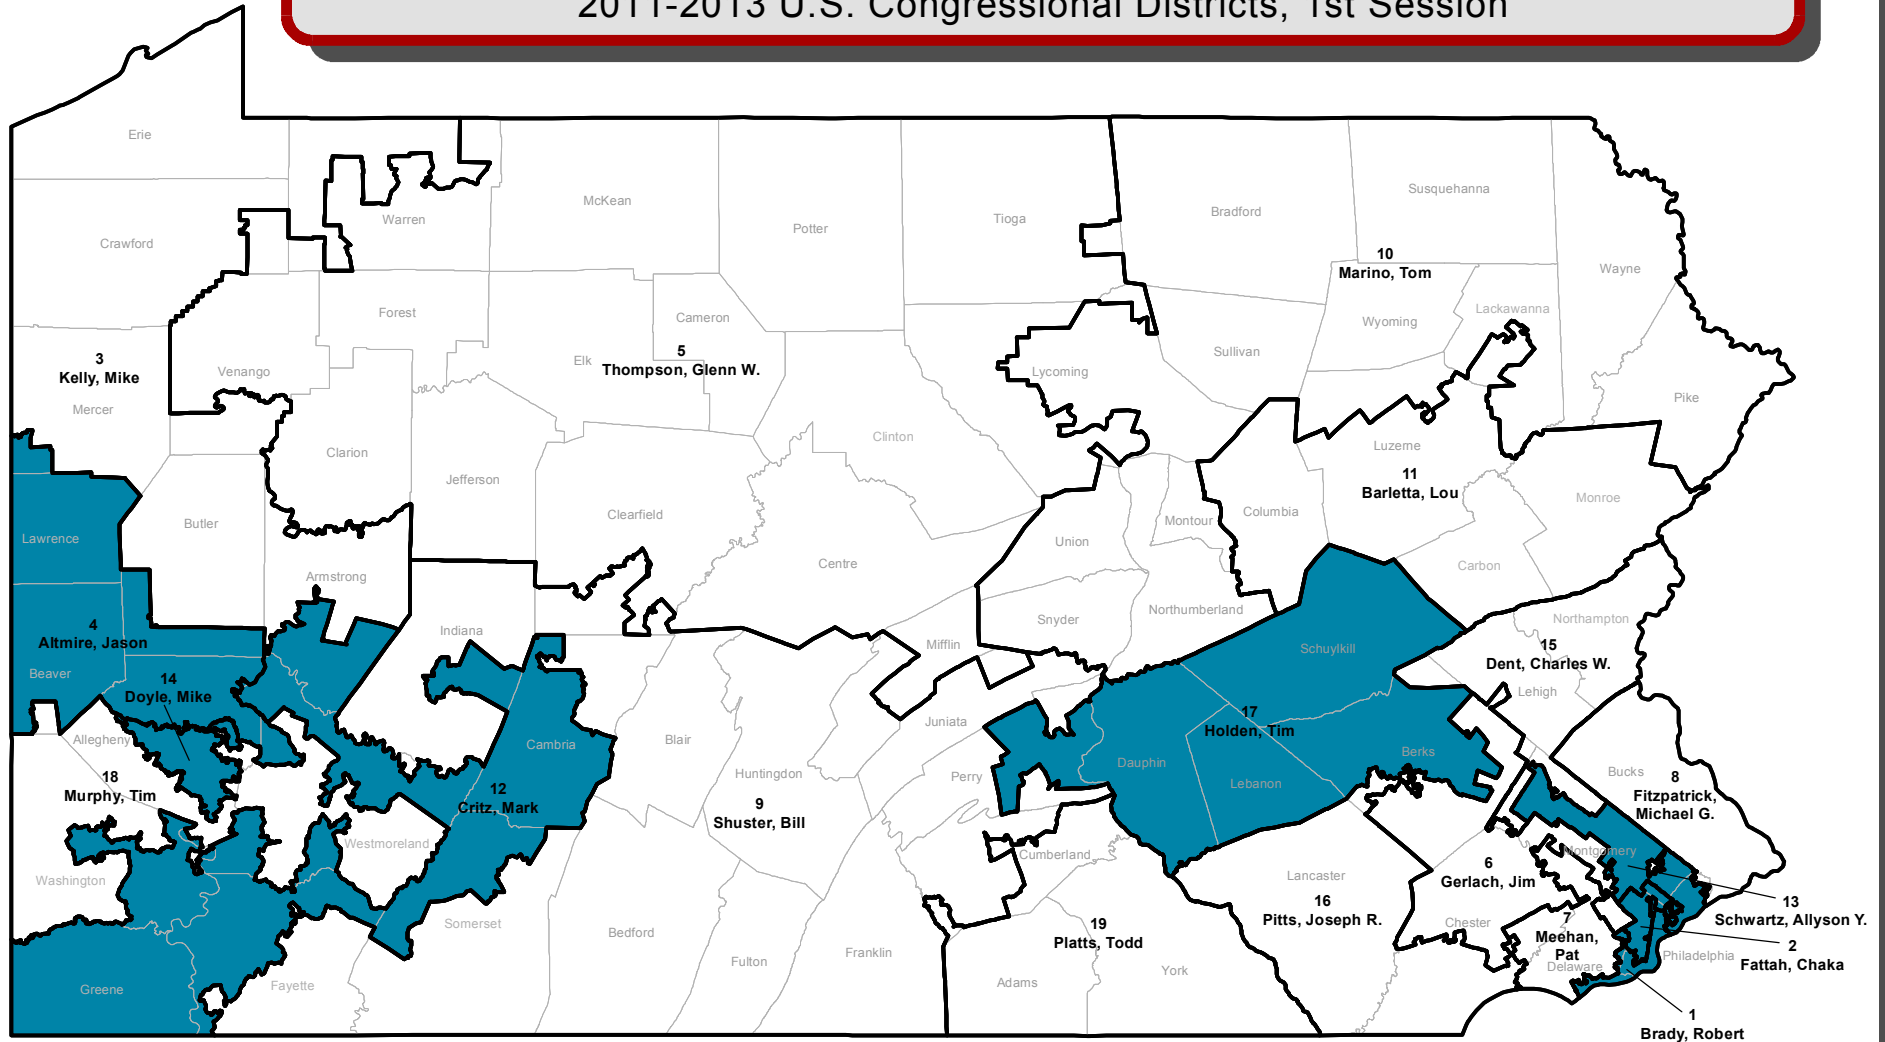

Pennsylvania 112th U.S. Congressional Districts

2011-2013 U.S. Congressional Districts, 1st Session

Boundary

- County
- Congressional District

Pennsylvania Senators

Robert P. Casey, Jr., Democrat
Patrick J. Toomey, Republican

Political Party

- Democrat
- Republican