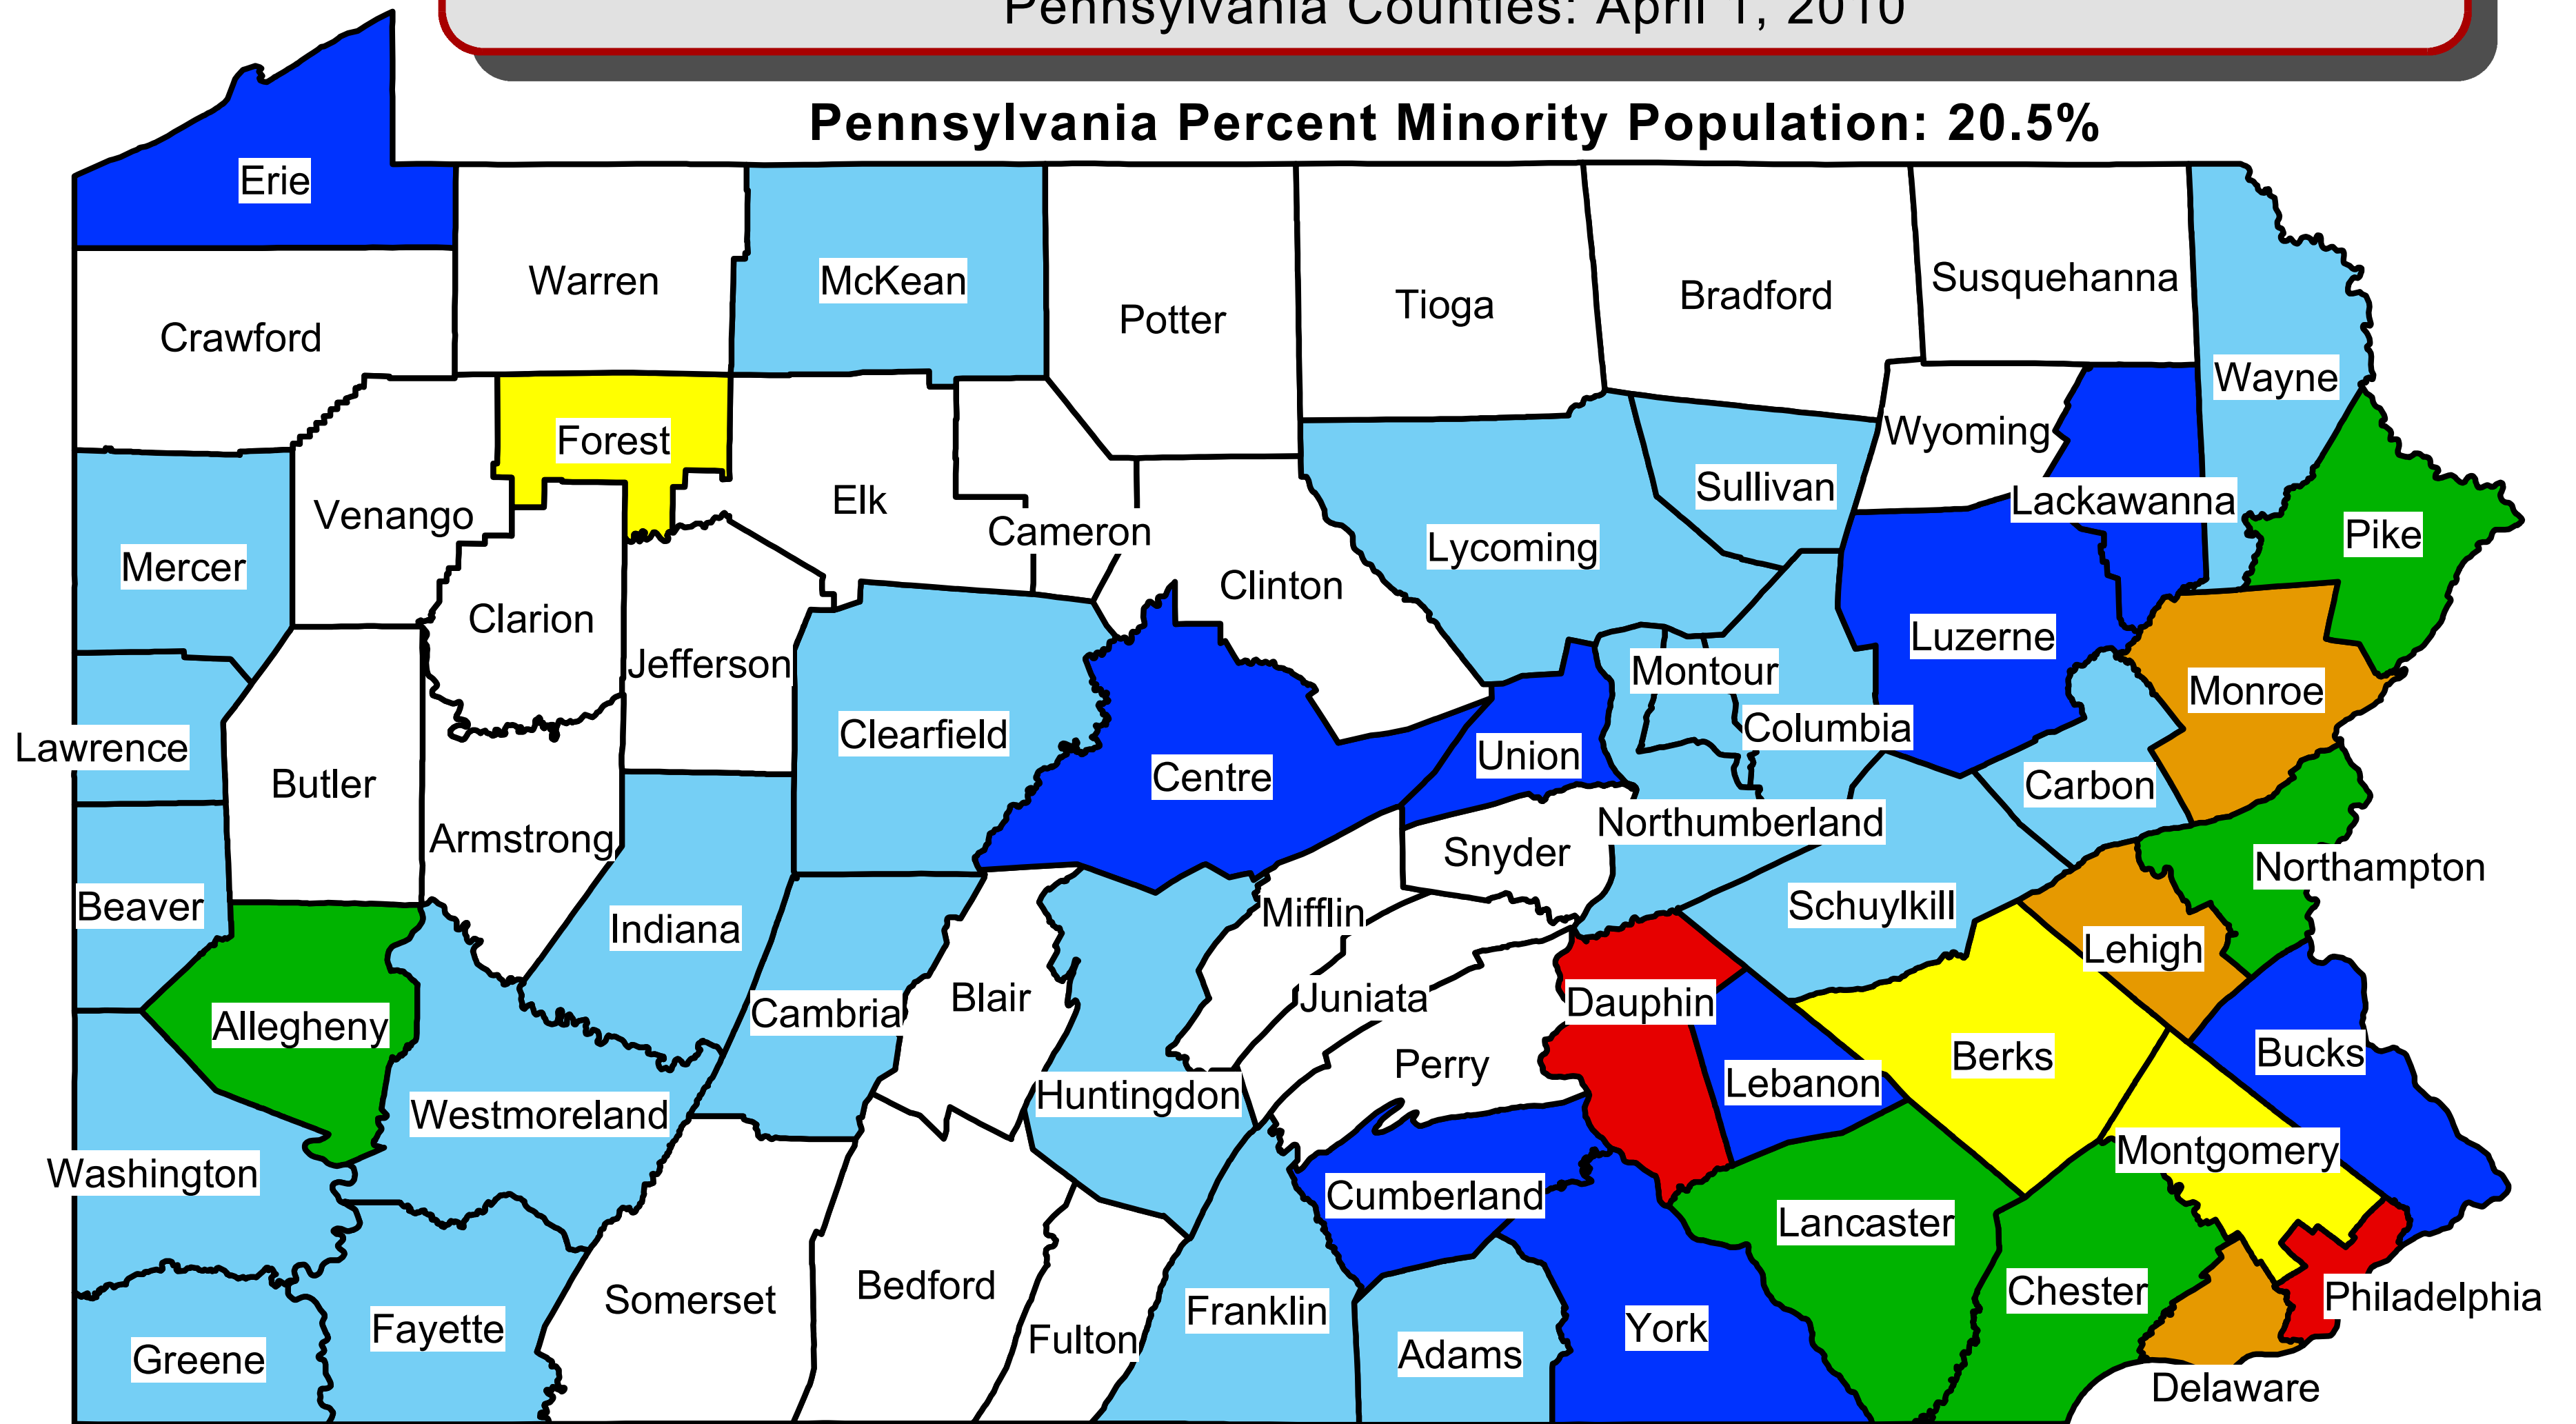

# Percent Minority\* Decennial Population

(\*Minority is defined as Total Population minus White Alone Non-Hispanic.)

Pennsylvania Counties: April 1, 2010

**Pennsylvania Percent Minority Population: 20.5%**

## Percent of County Total Population