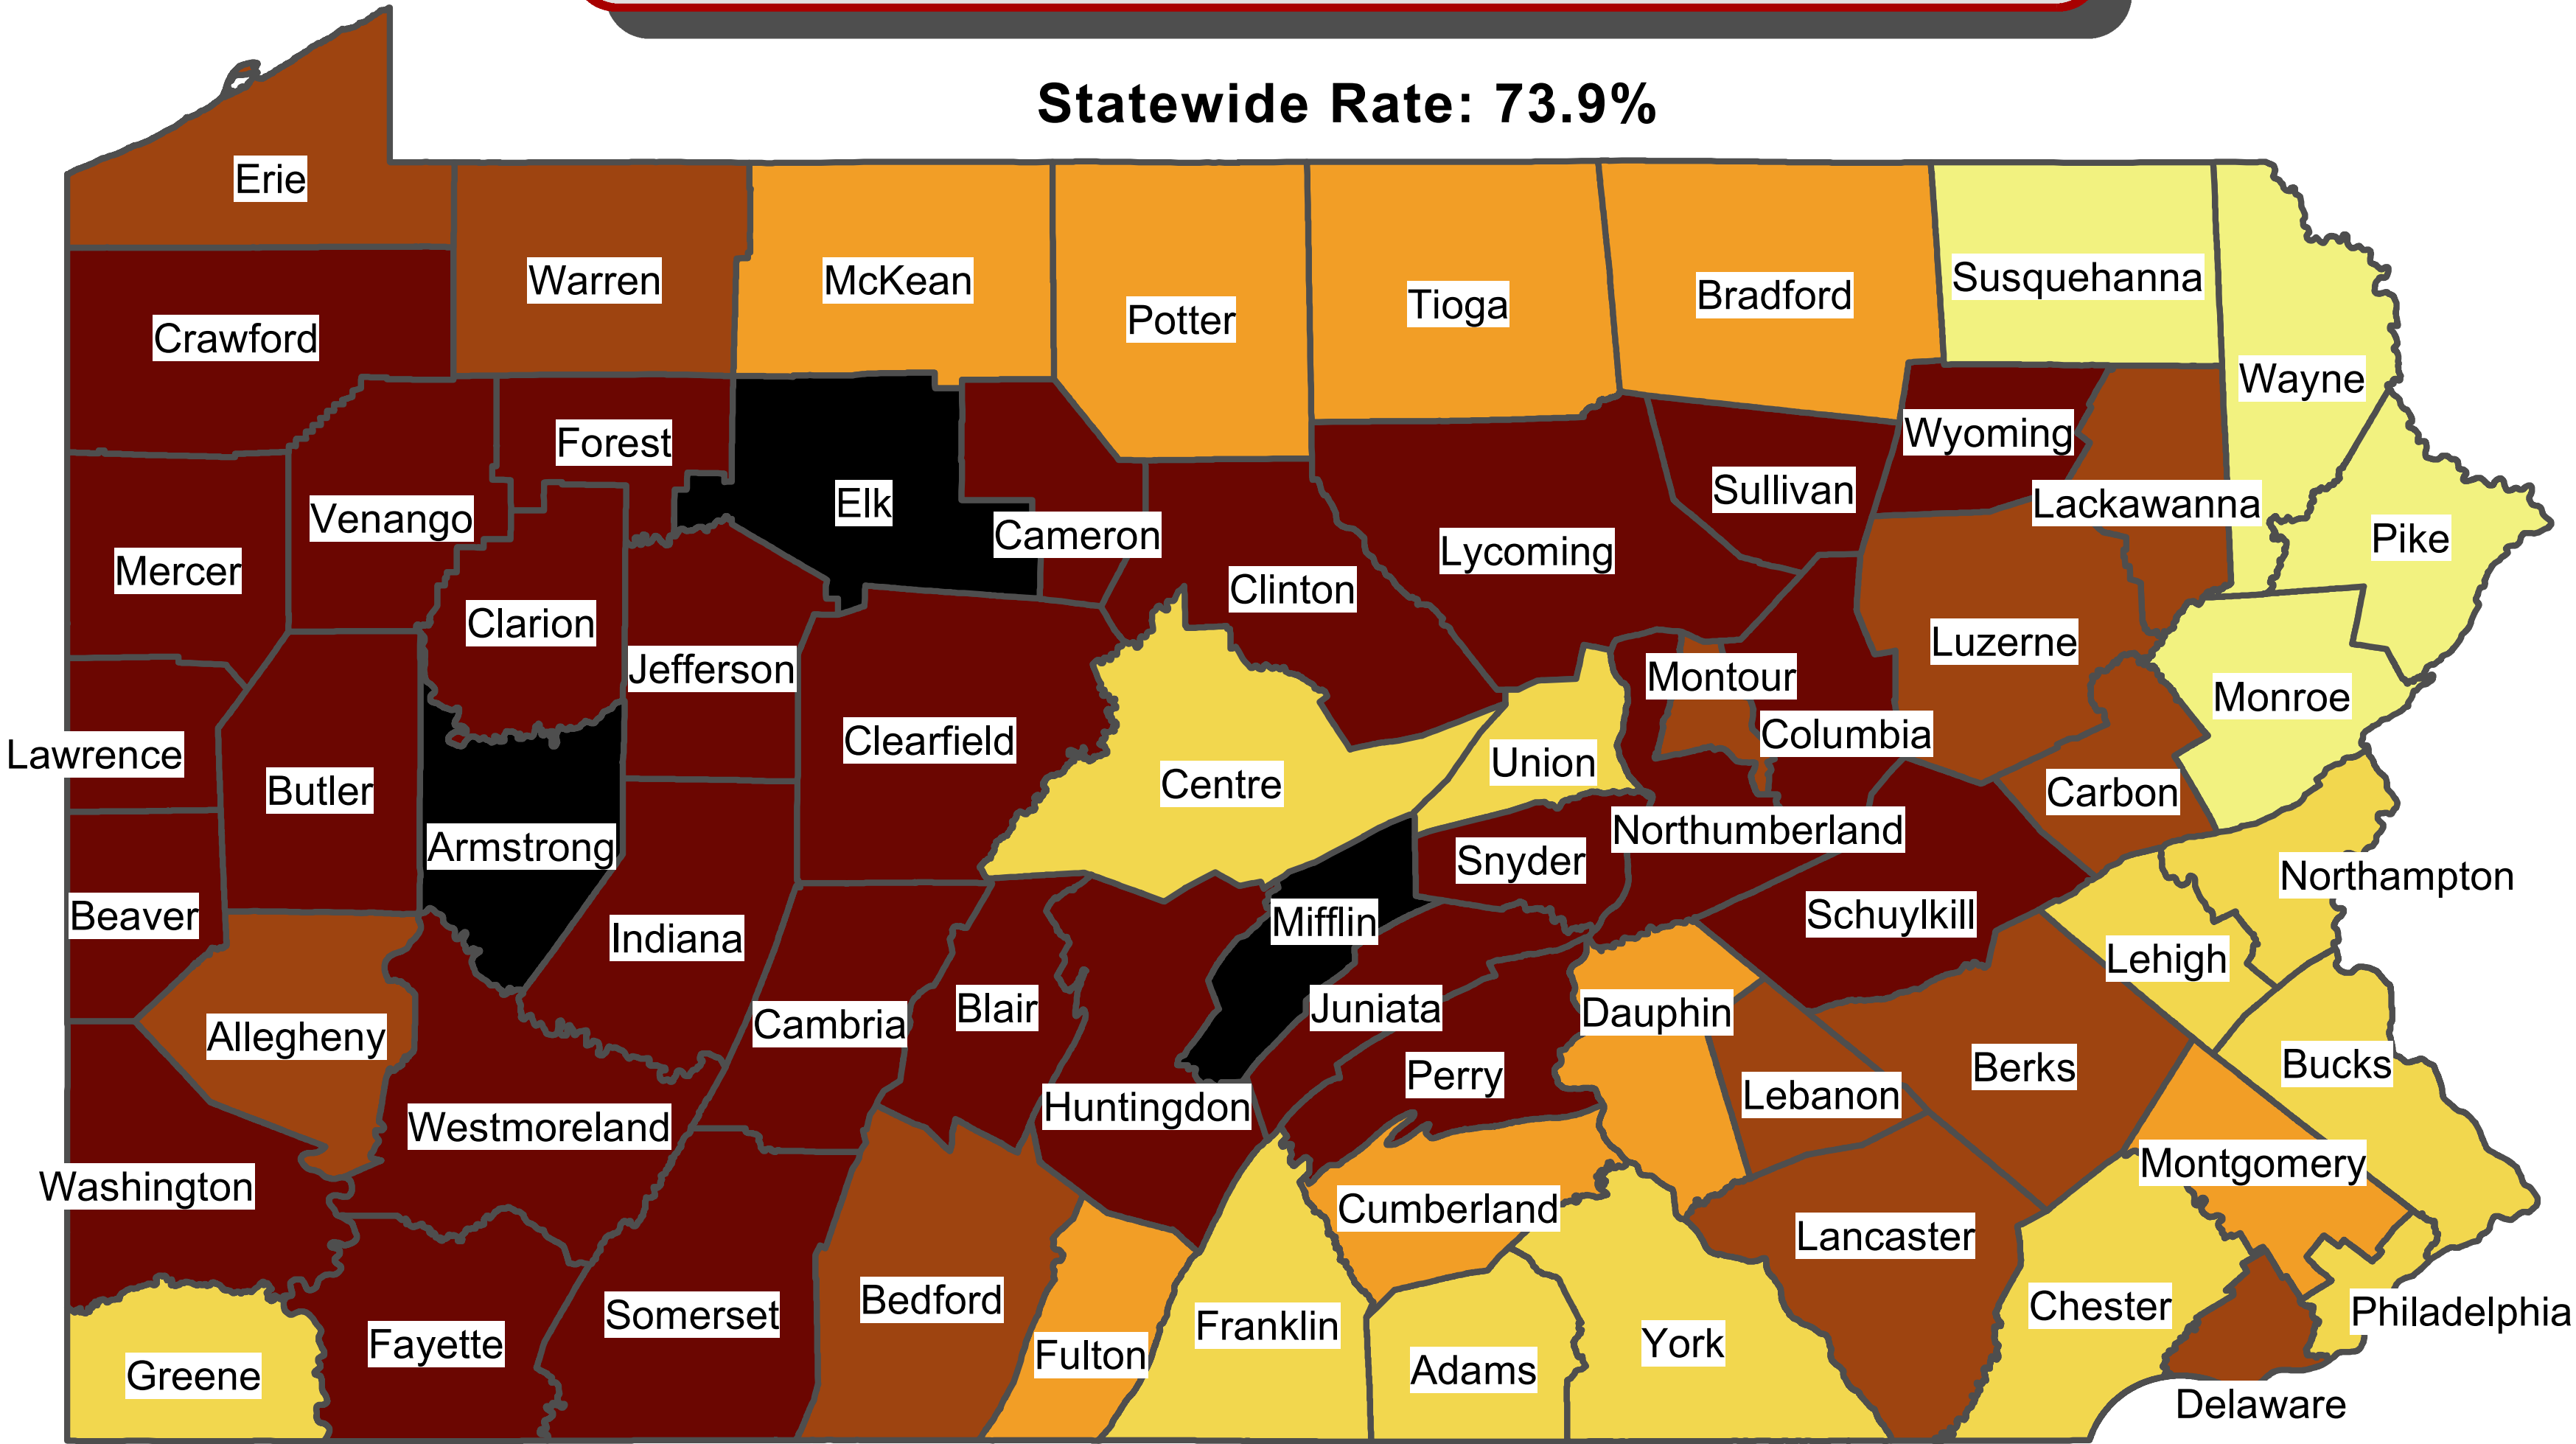

# Born in State of Current Residence Pennsylvania Counties: 2009-2013 As Percent of the Total Population

**Statewide Rate: 73.9%**

### Born in Pennsylvania