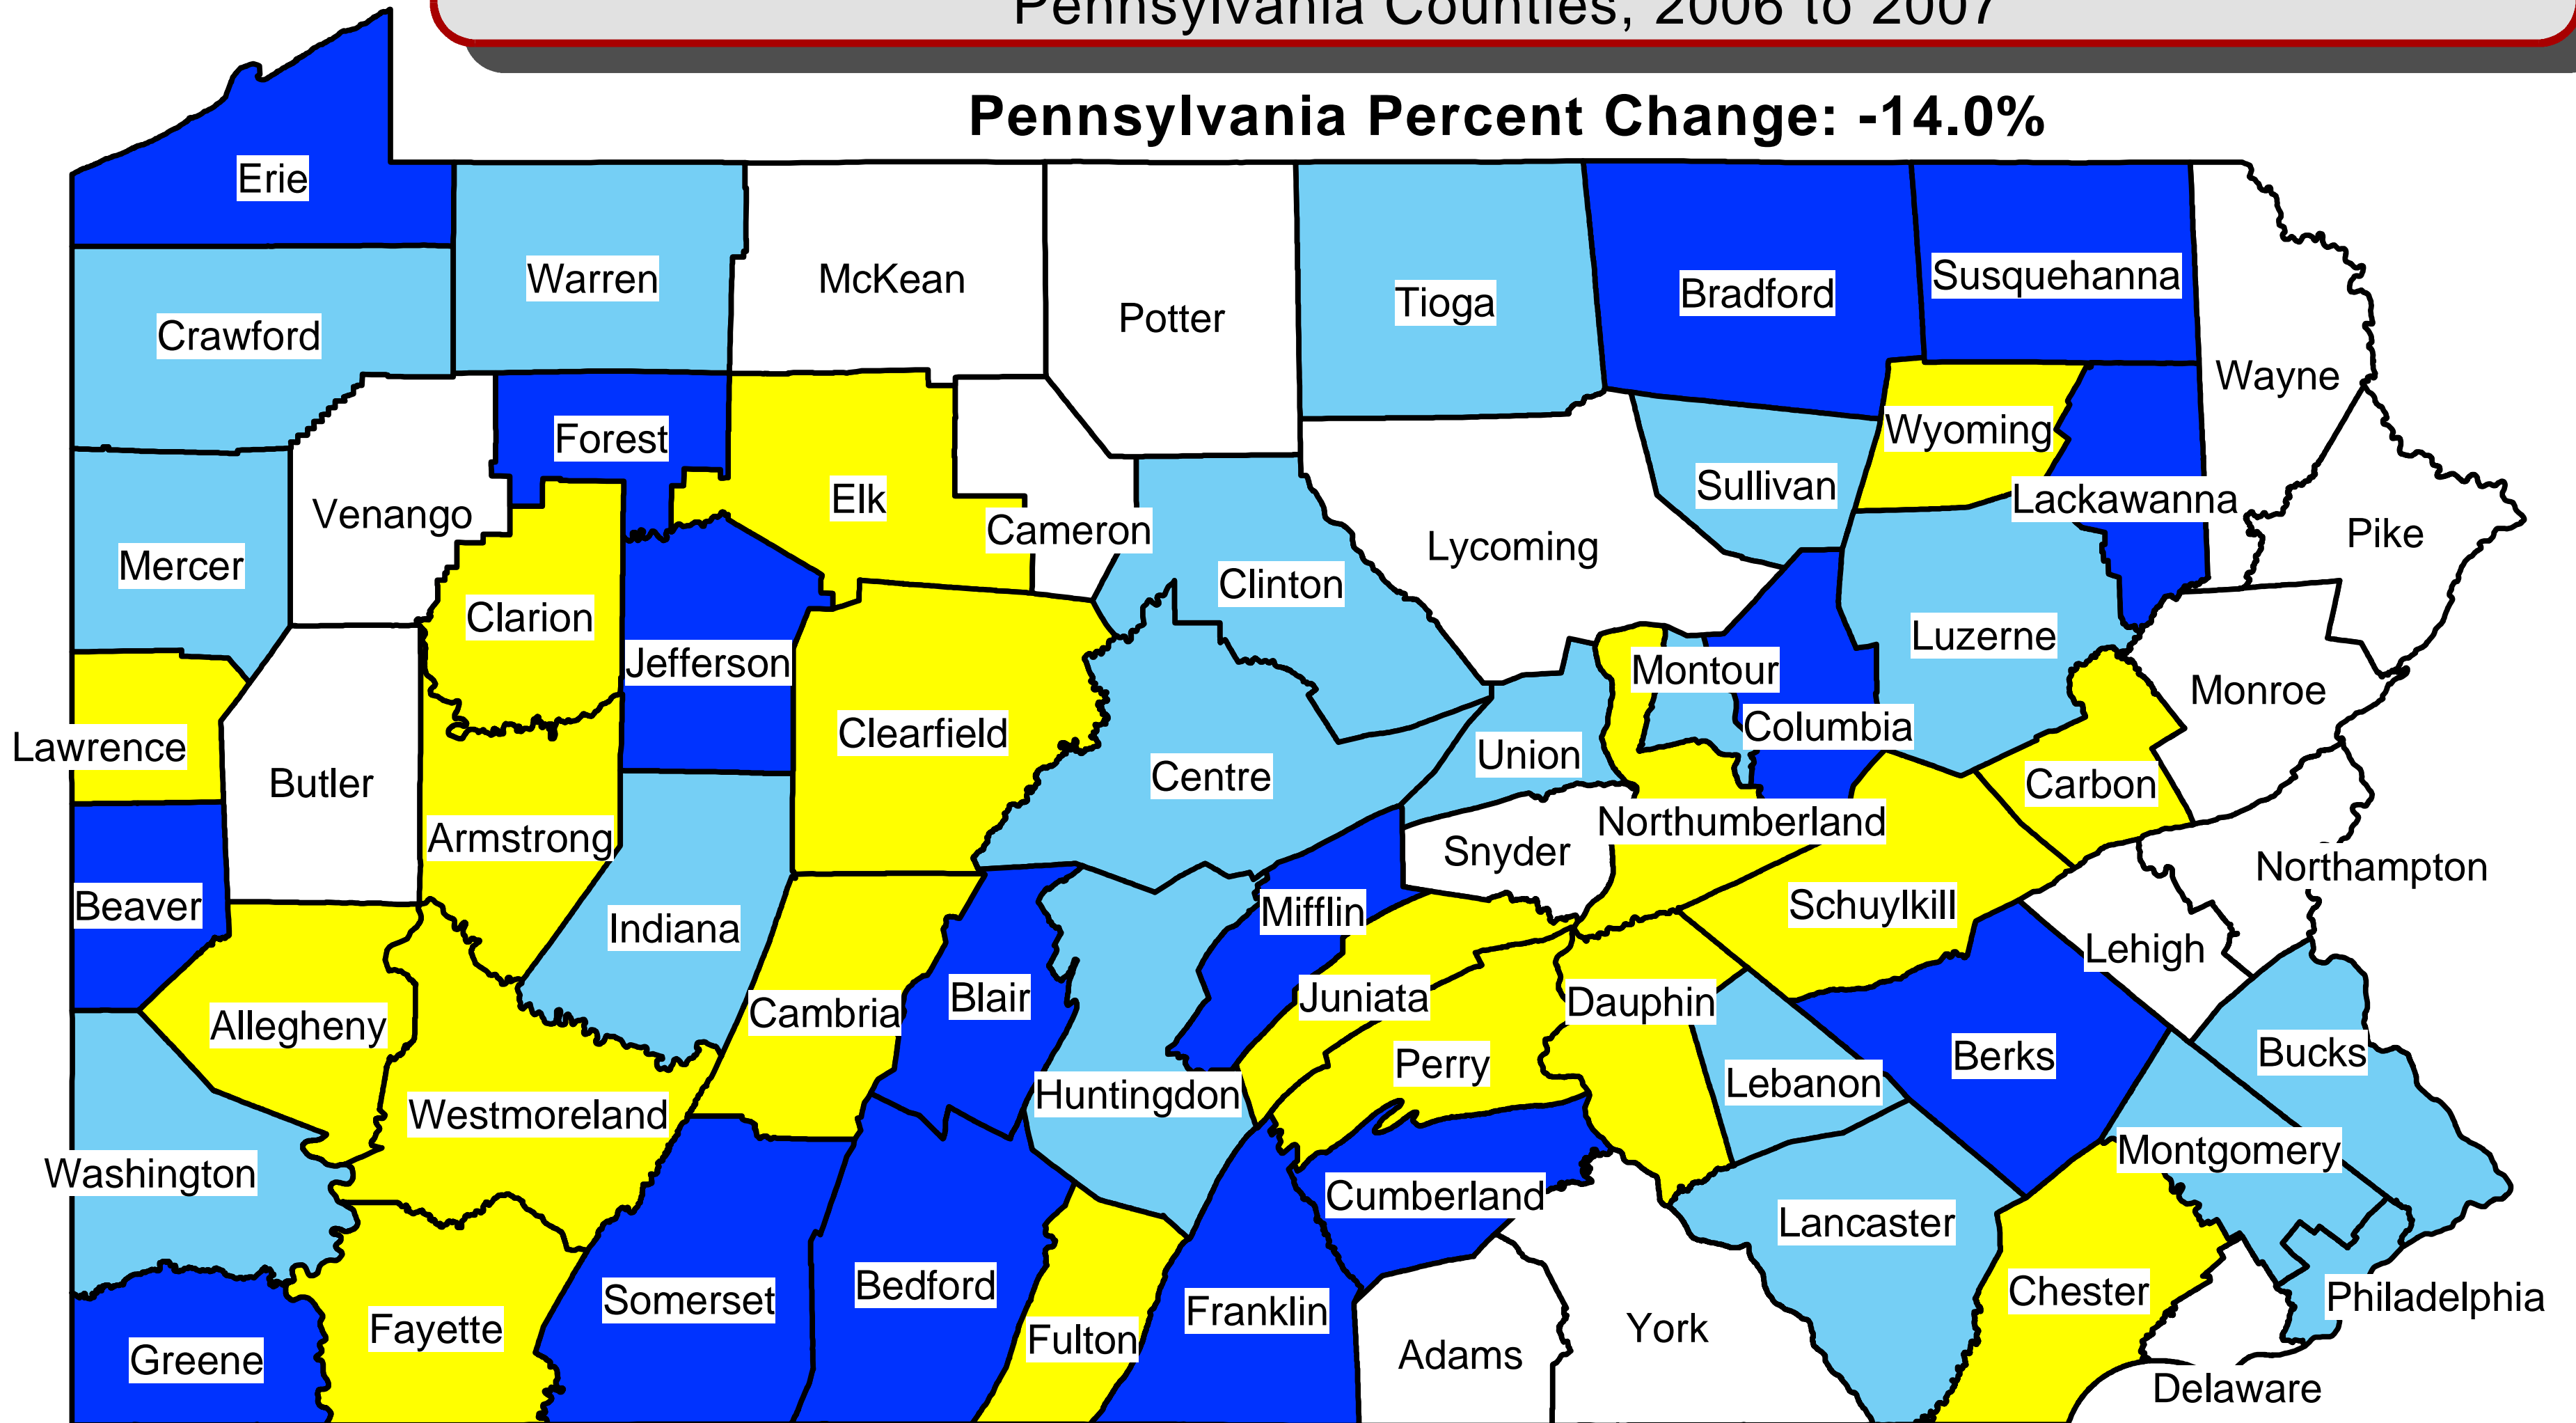

Building Permits Percent Change, 2006 to 2007: New Residential Housing Units by County

Pennsylvania Counties, 2006 to 2007

Pennsylvania Percent Change: -14.0%

Percent Change