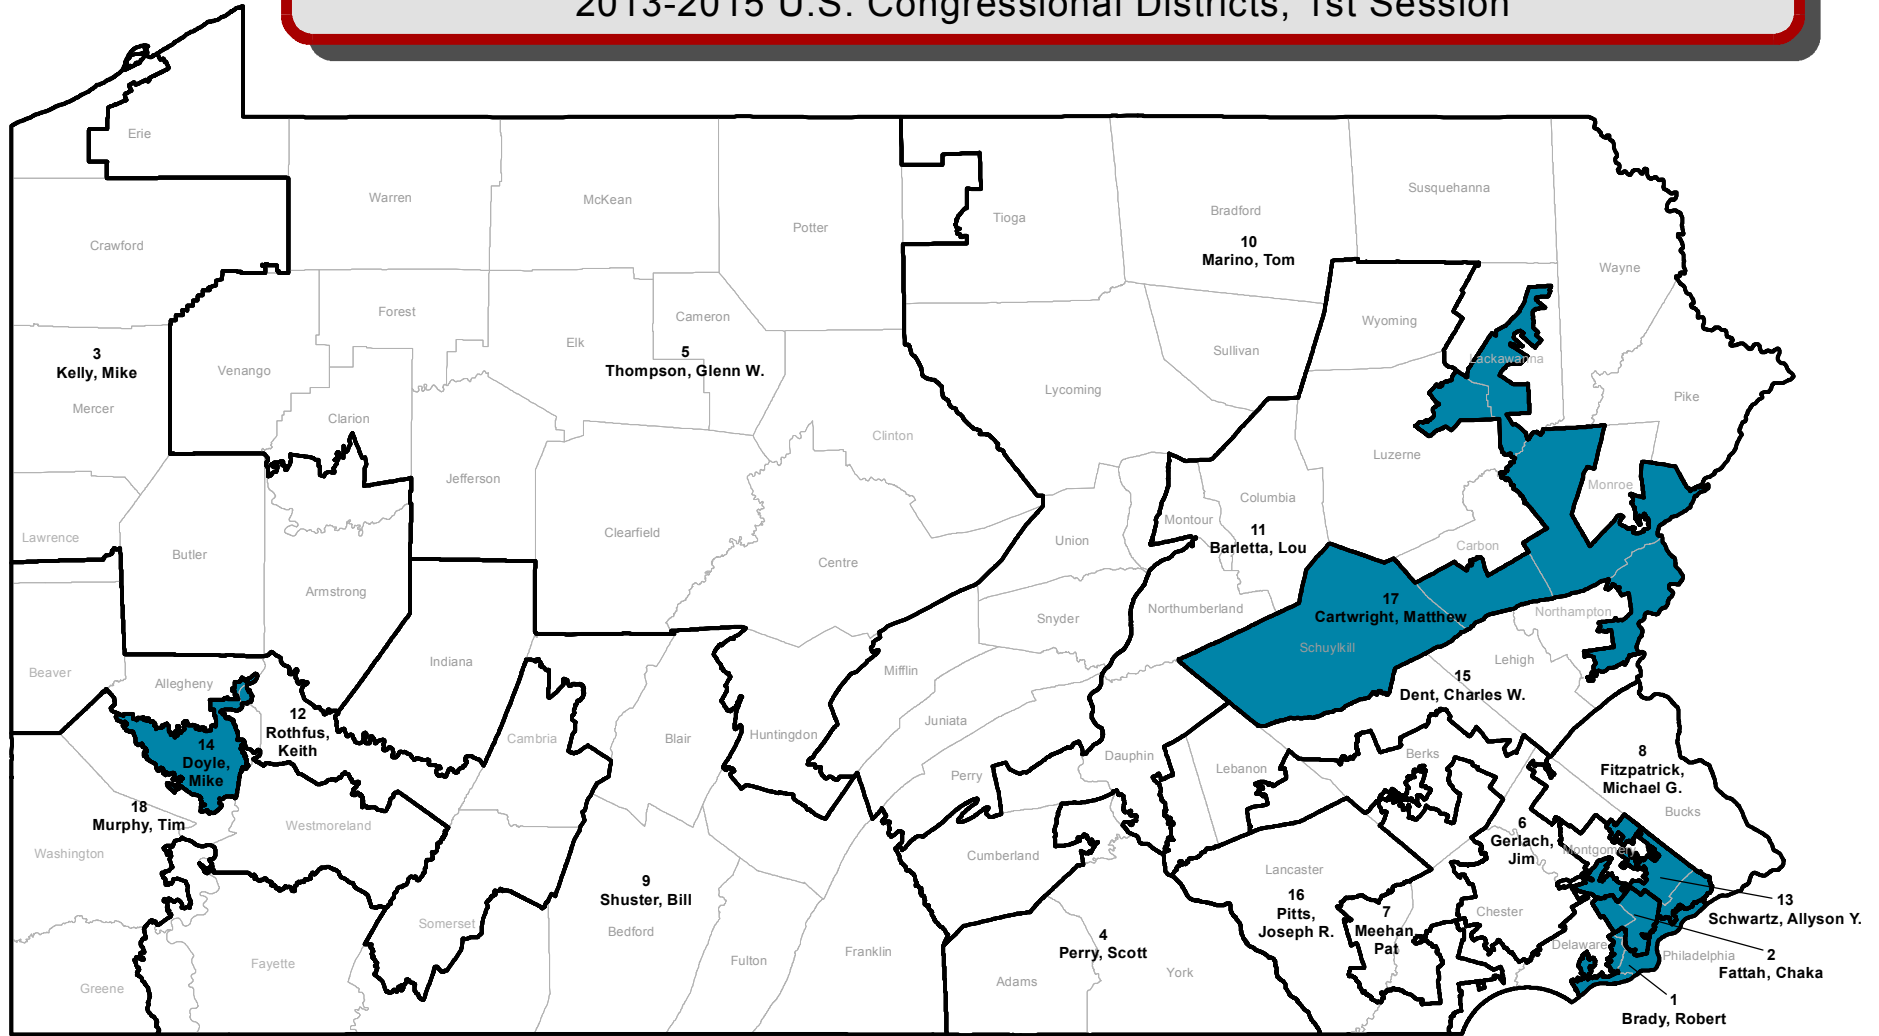

Pennsylvania 113th U.S. Congressional Districts

2013-2015 U.S. Congressional Districts, 1st Session

Boundary

- County
- Congressional District

Pennsylvania Senators

Robert P. Casey, Jr., Democrat
Patrick J. Toomey, Republican

Political Party

- Democrat
- Republican