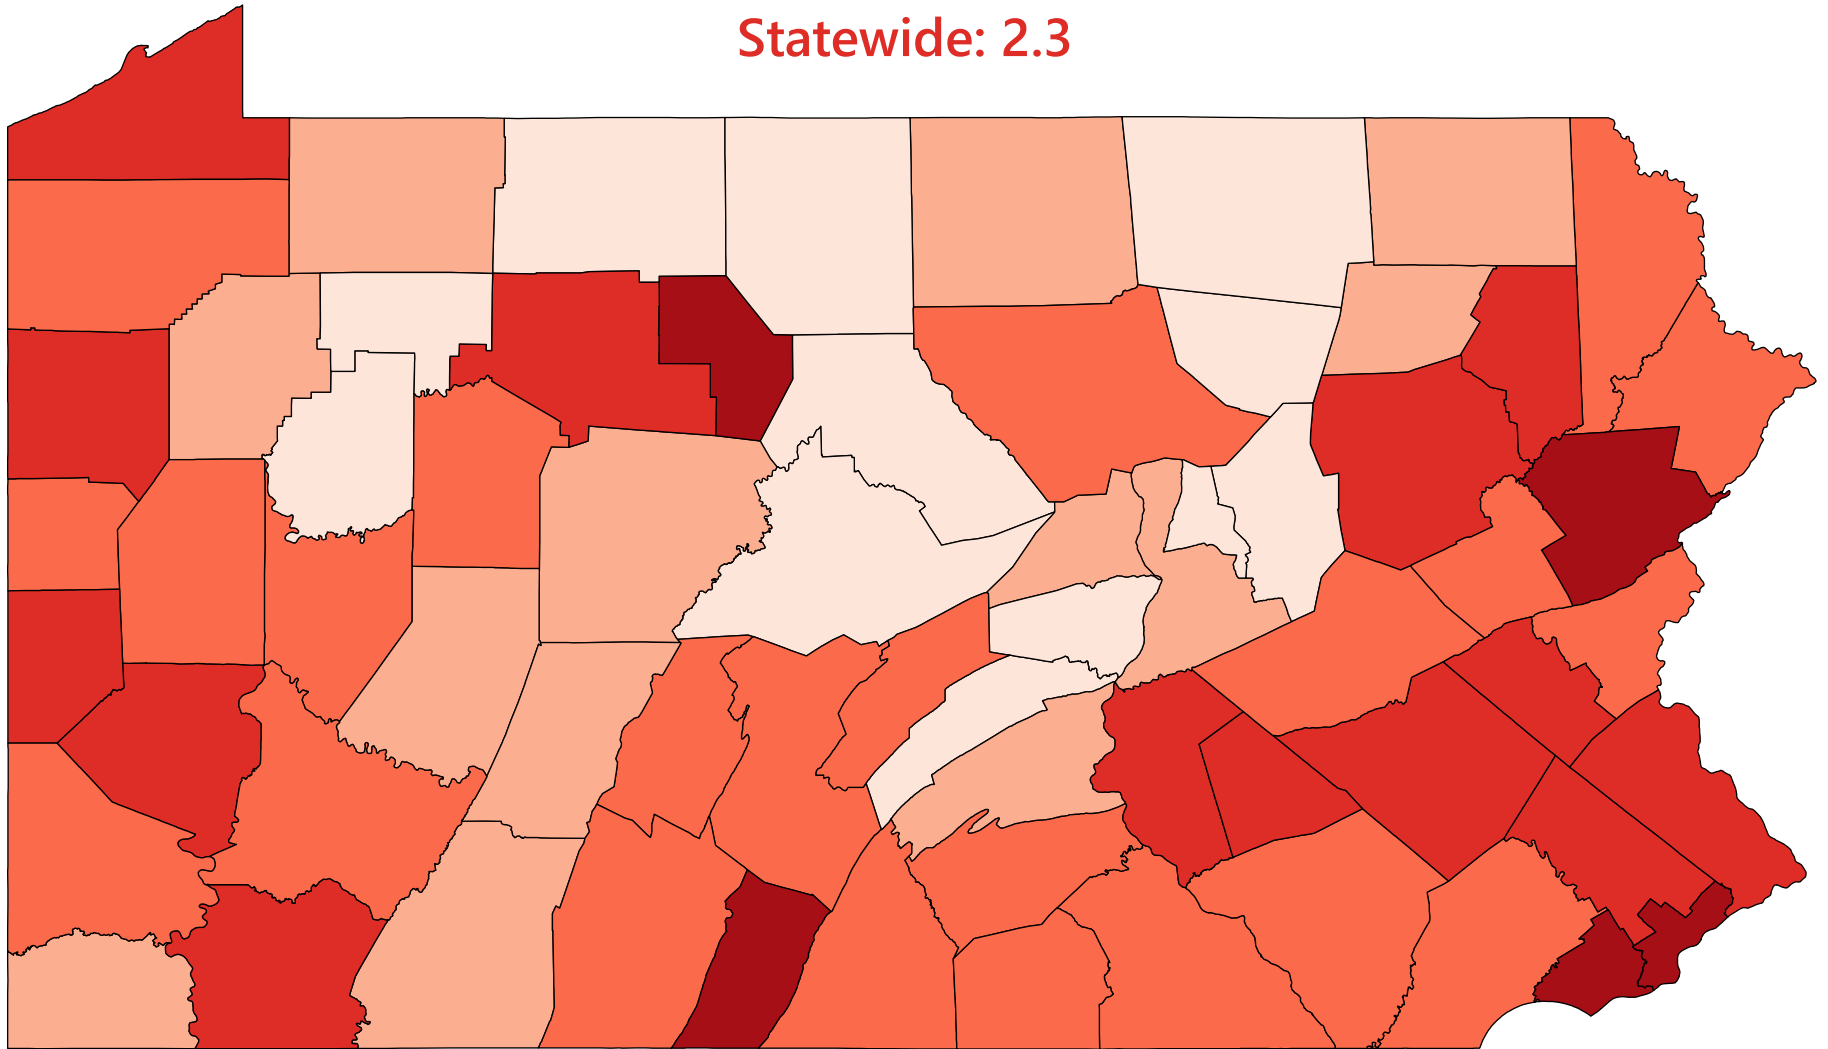

Unemployment Rate Change

in percentage points by county, March 2020 to September 2020

Statewide: 2.3

Under 0.5 0.6 to 1.0 1.1 to 2.0 2.1 to 3.0 Over 3.0