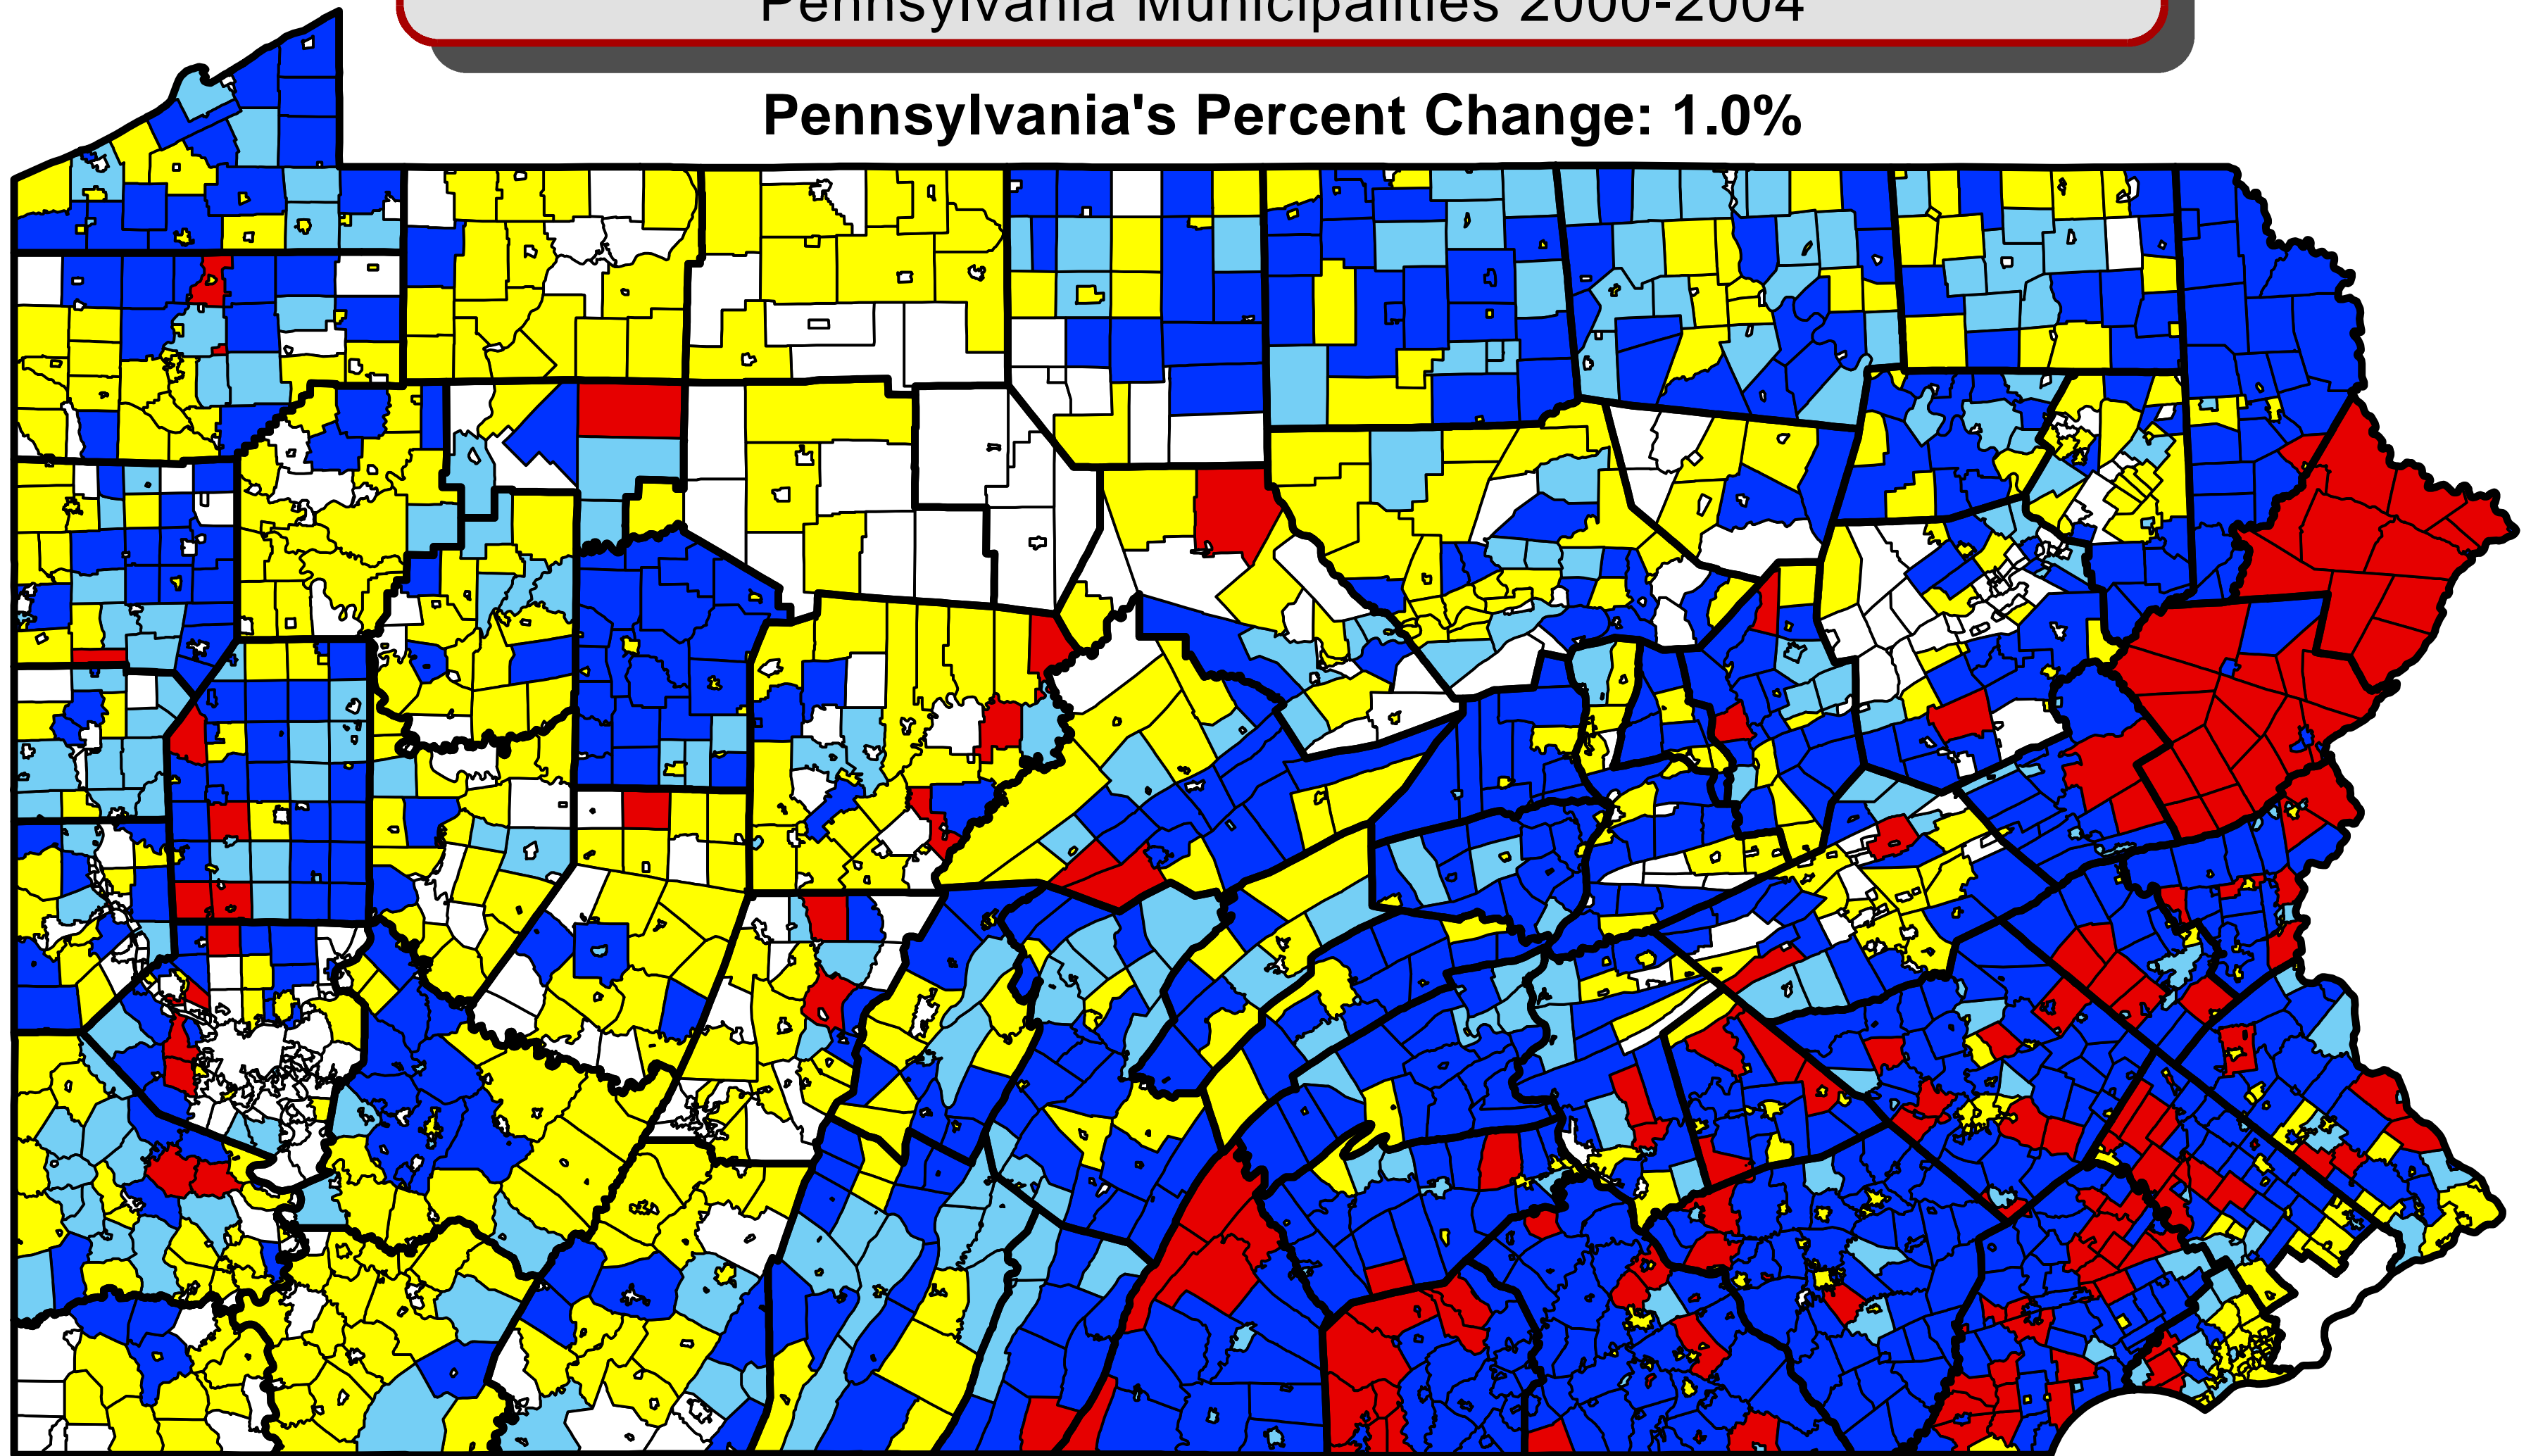

Estimated Population Percent Change

April 1, 2000 Estimate Base to July 1, 2004

Pennsylvania Municipalities 2000-2004

Pennsylvania's Percent Change: 1.0%

Percent Change