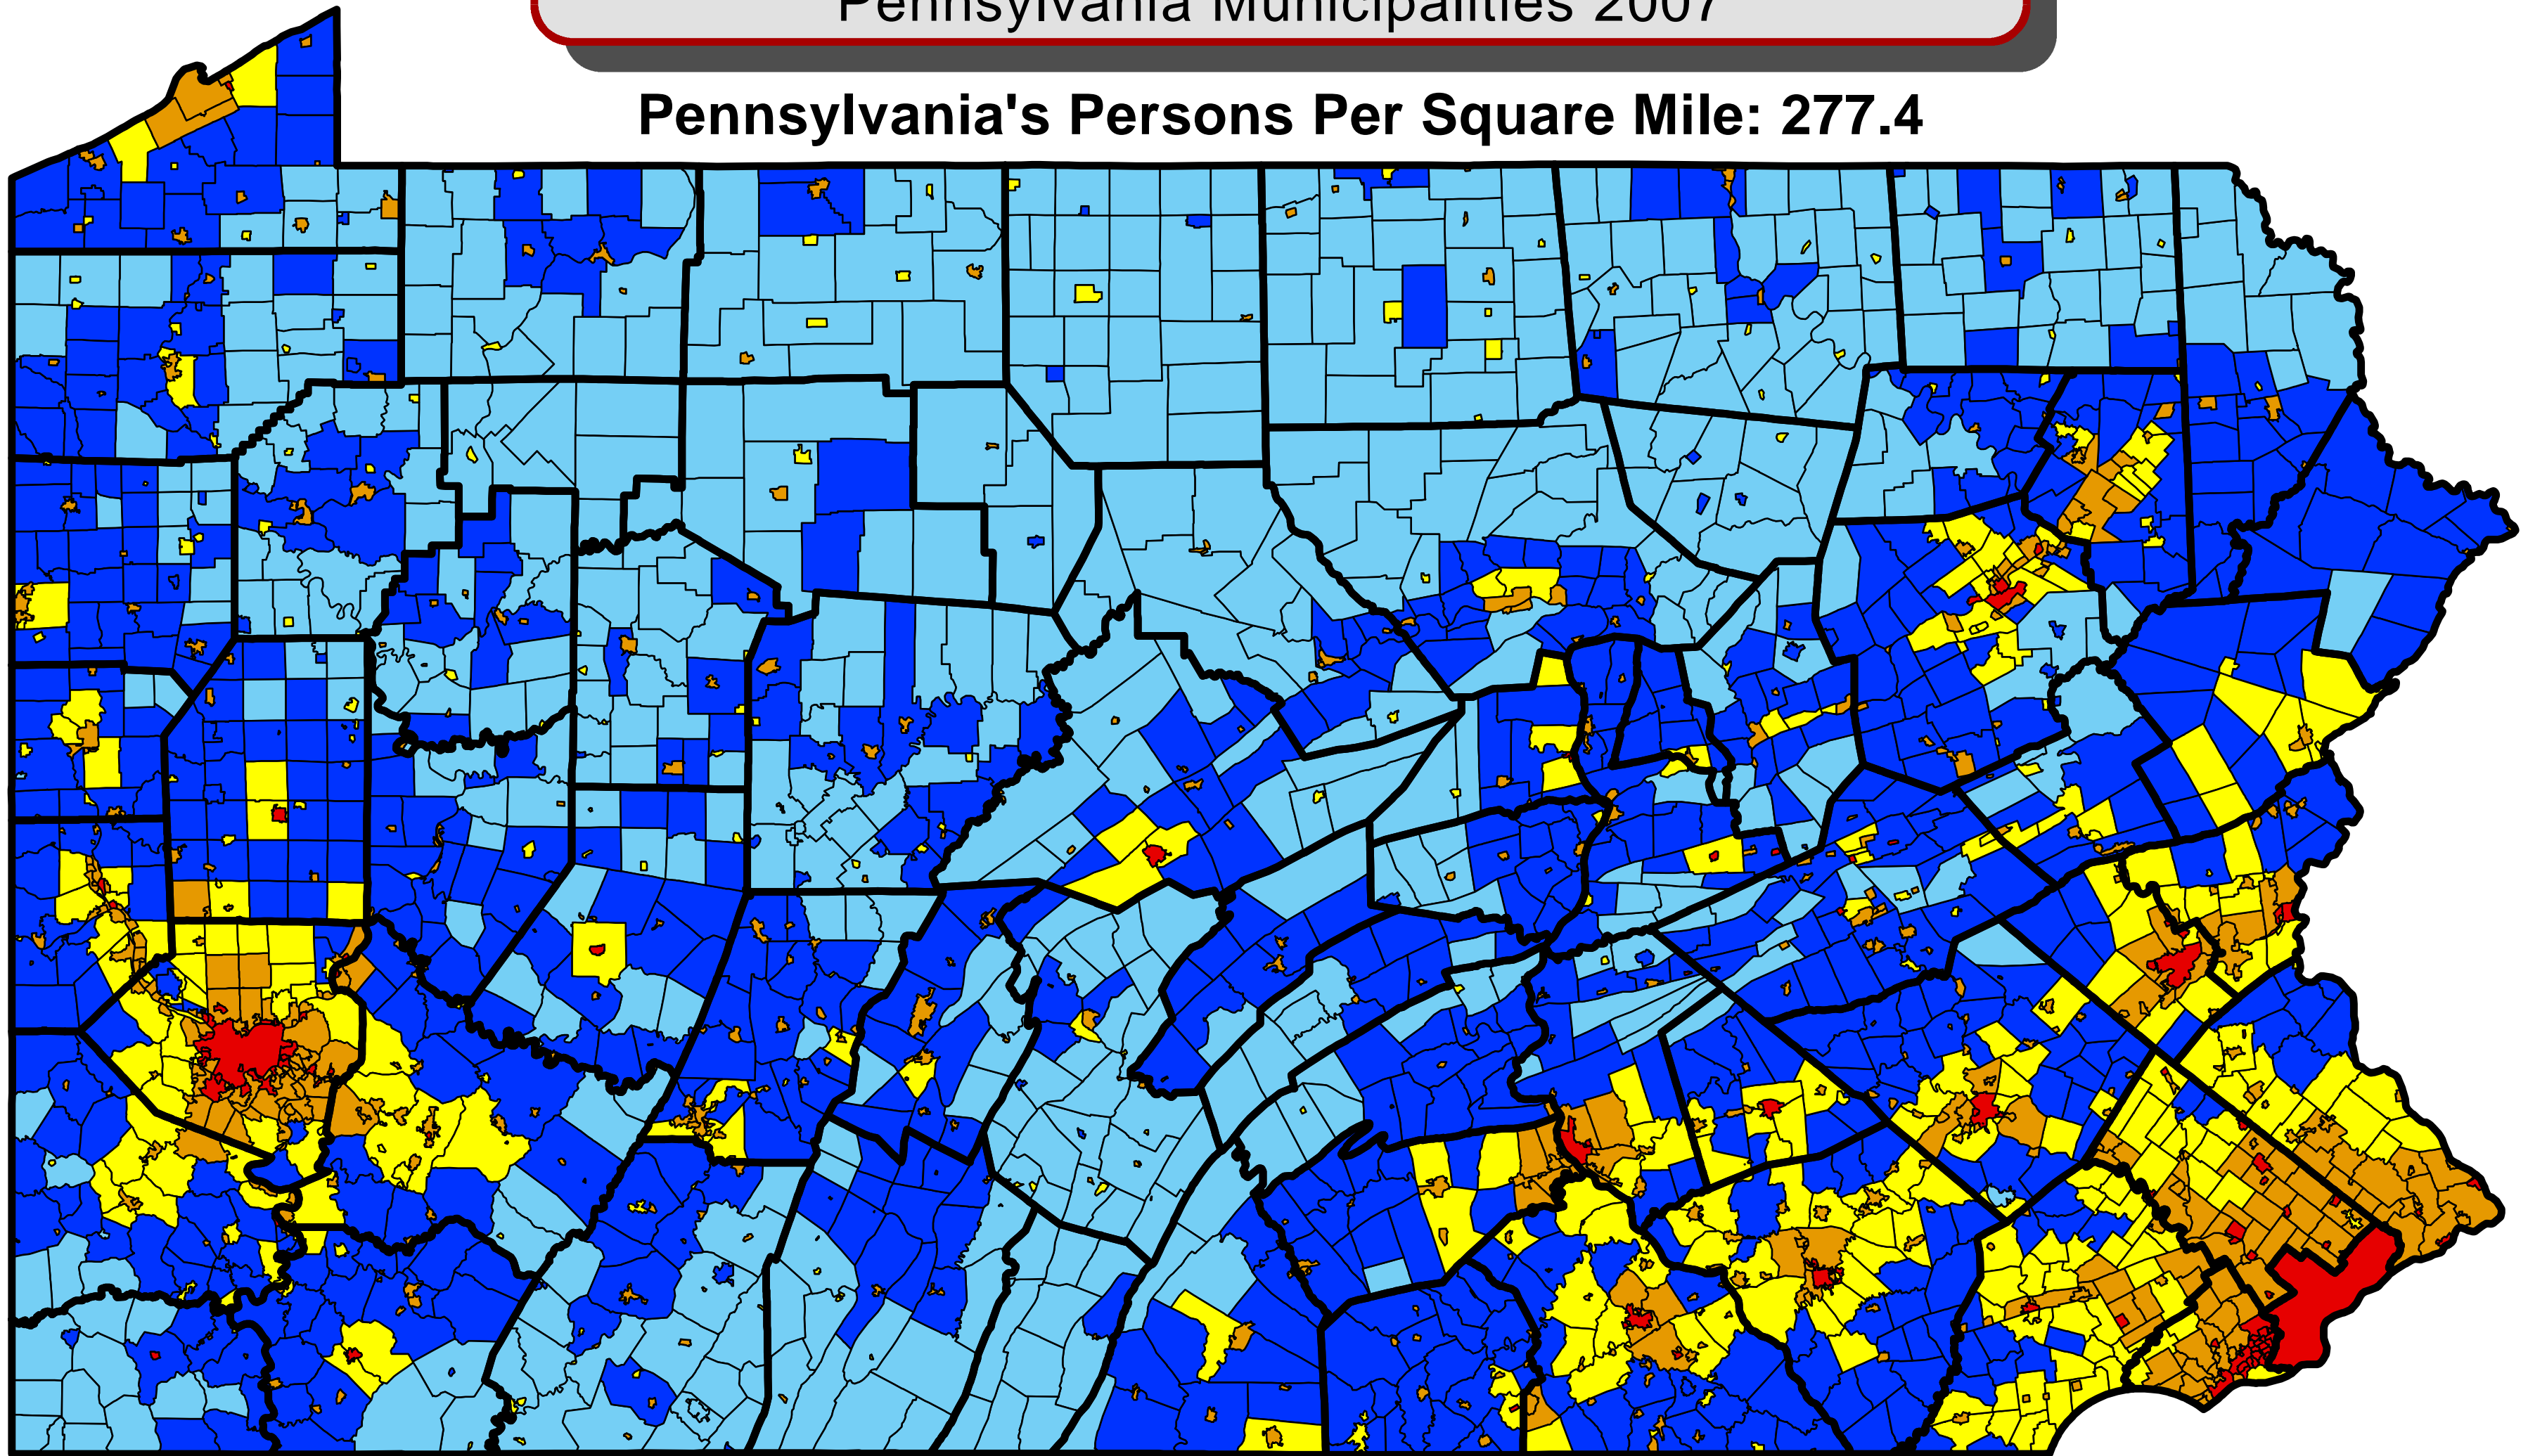

Municipal Population Density

July 1, 2007 Estimates

Pennsylvania Municipalities 2007

Pennsylvania's Persons Per Square Mile: 277.4

Persons Per Square Mile