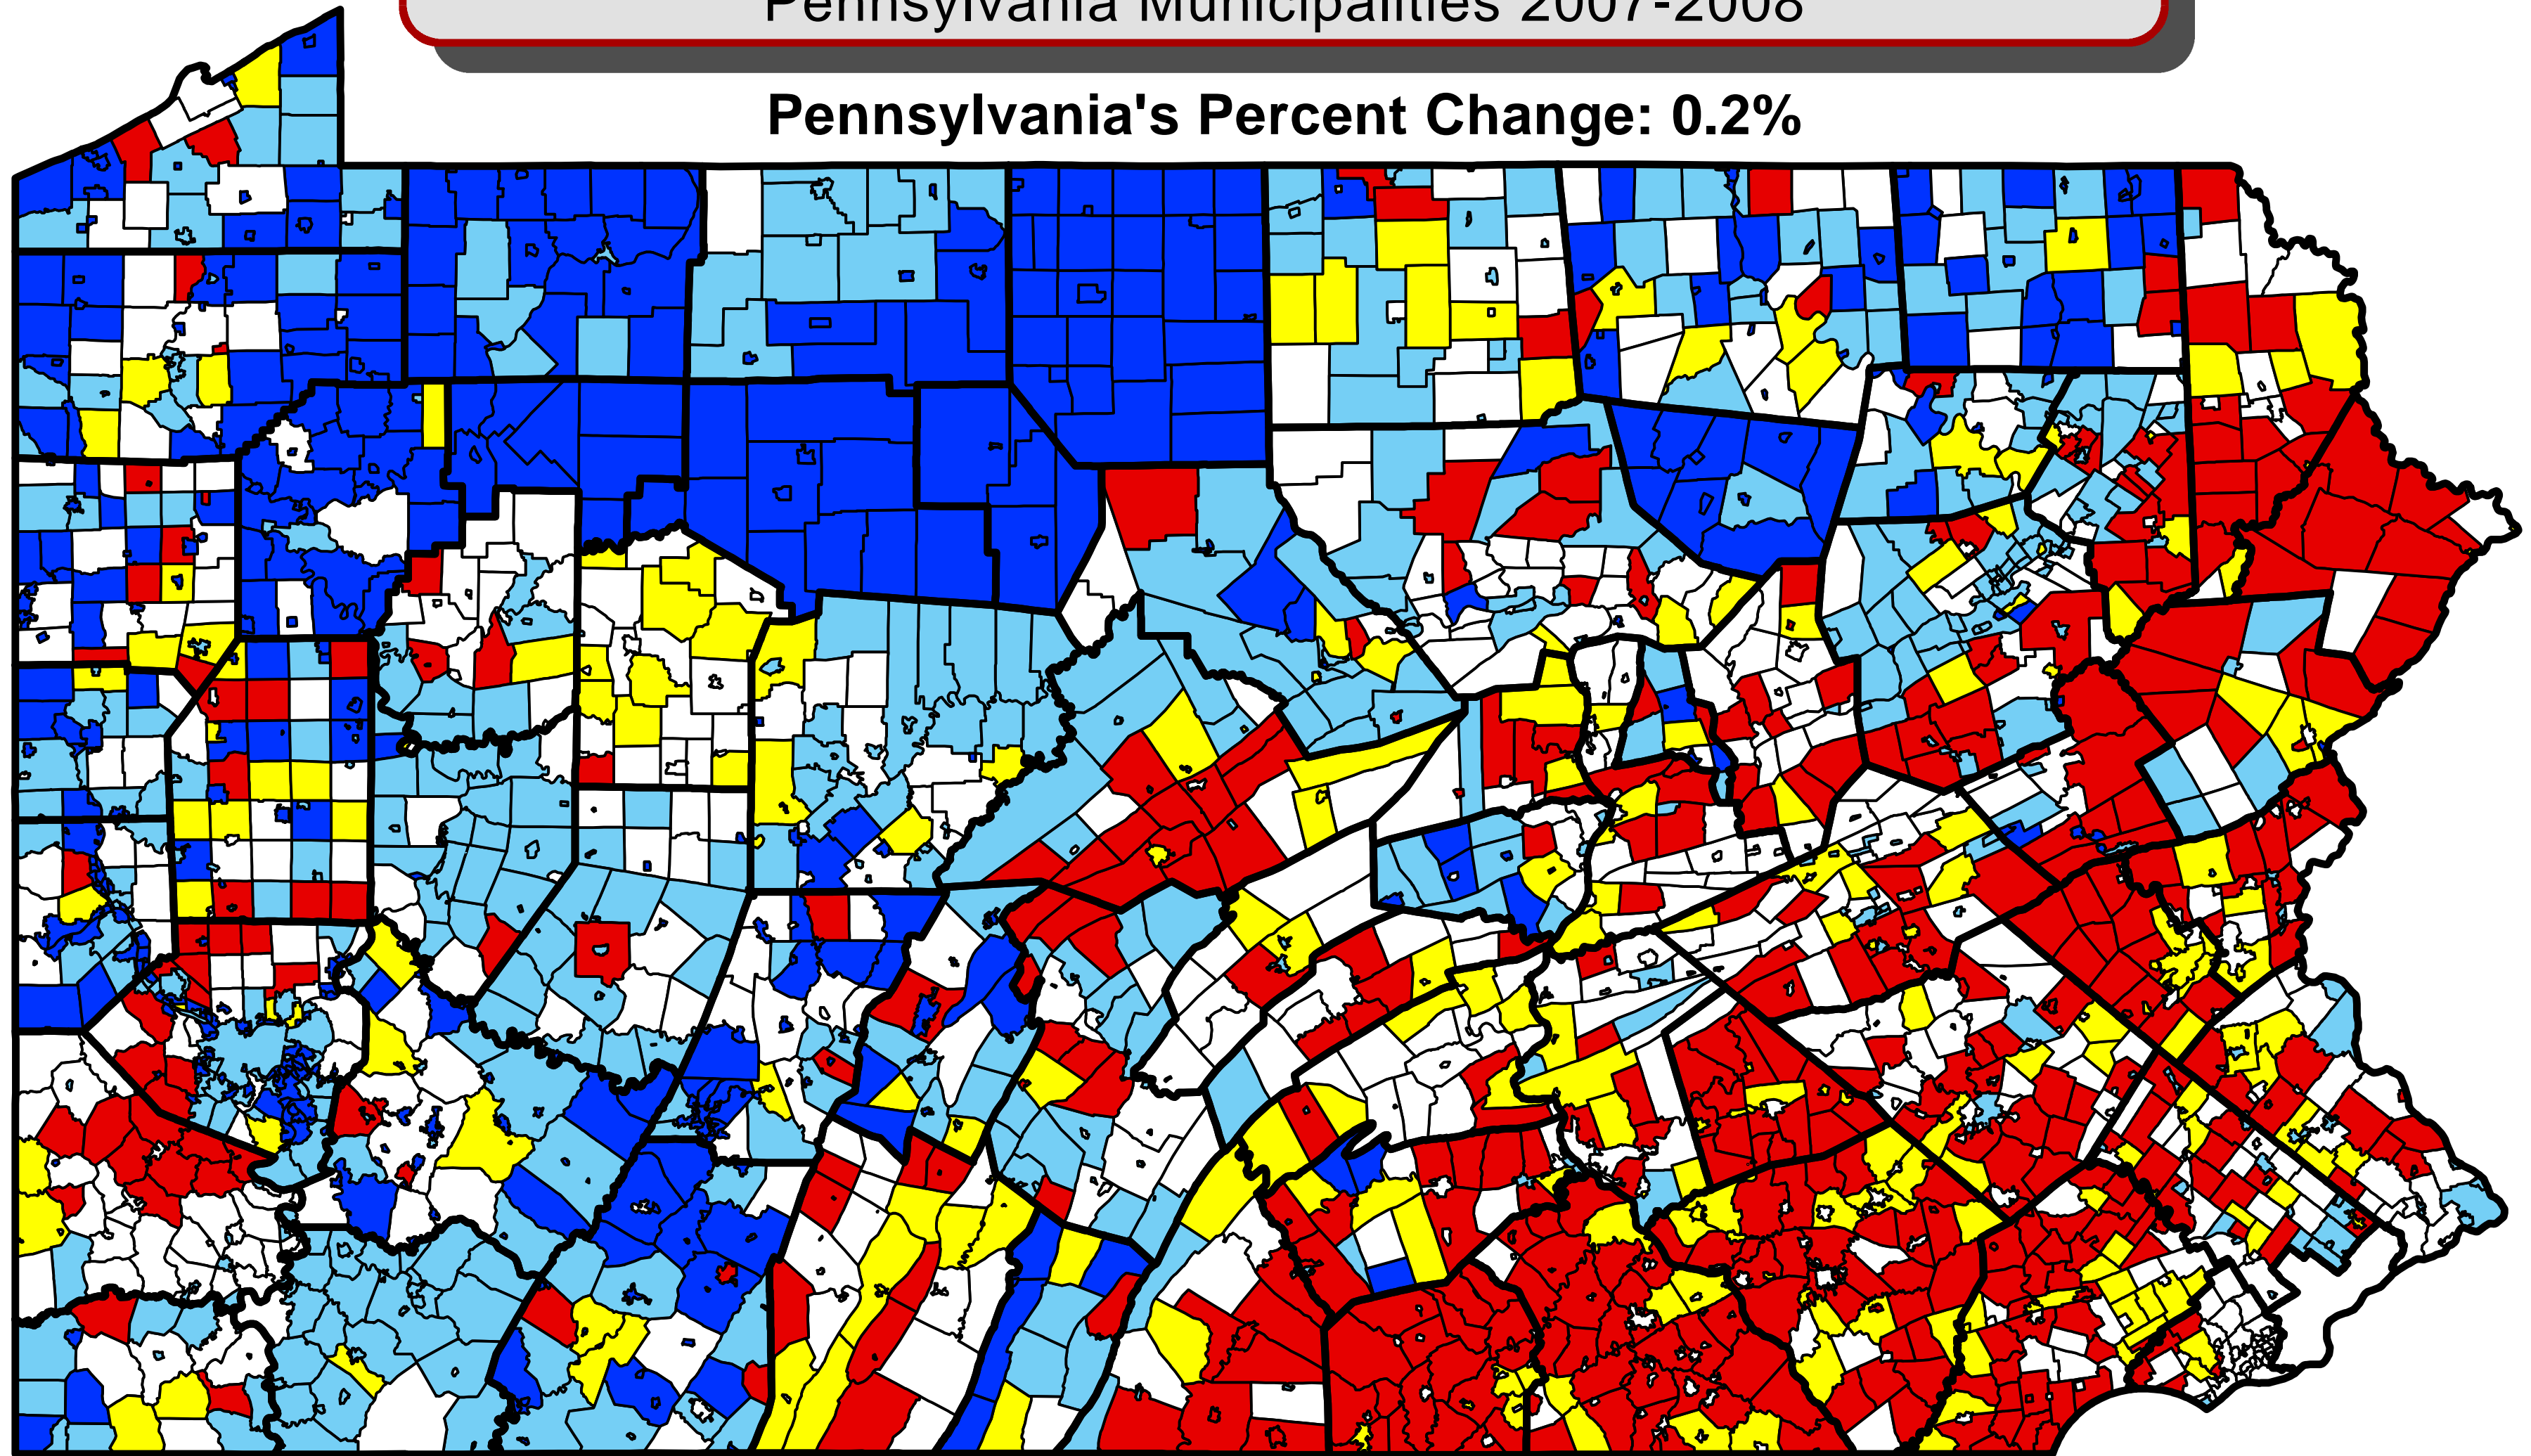

Estimated Population Percent Change

July 1, 2007 to July 1, 2008

Pennsylvania Municipalities 2007-2008

Pennsylvania's Percent Change: 0.2%

Percent Change