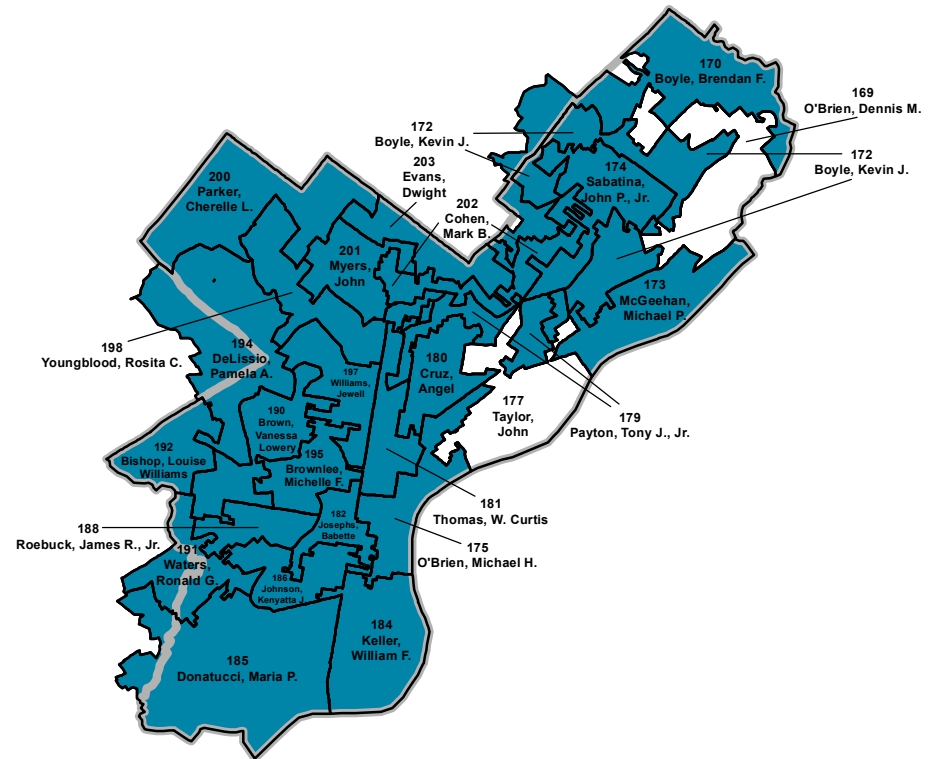

Pennsylvania State House Districts

Allegheny & Philadelphia House Districts 2011-2012

Allegheny County

Philadelphia County

Boundary

- County
- Legislative District

Political Party

- Democrat
- Republican