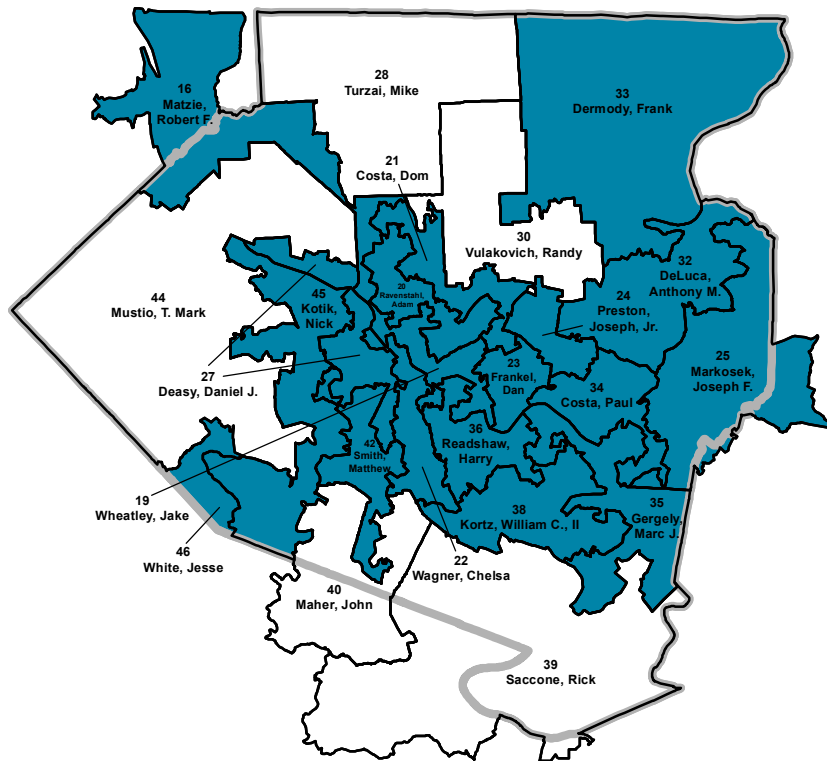

Pennsylvania State House Districts

Allegheny & Philadelphia House Districts 2011-2012

Allegheny County

Philadelphia County

Boundary

- County
- Legislative District

Political Party

- Democrat
- Republican