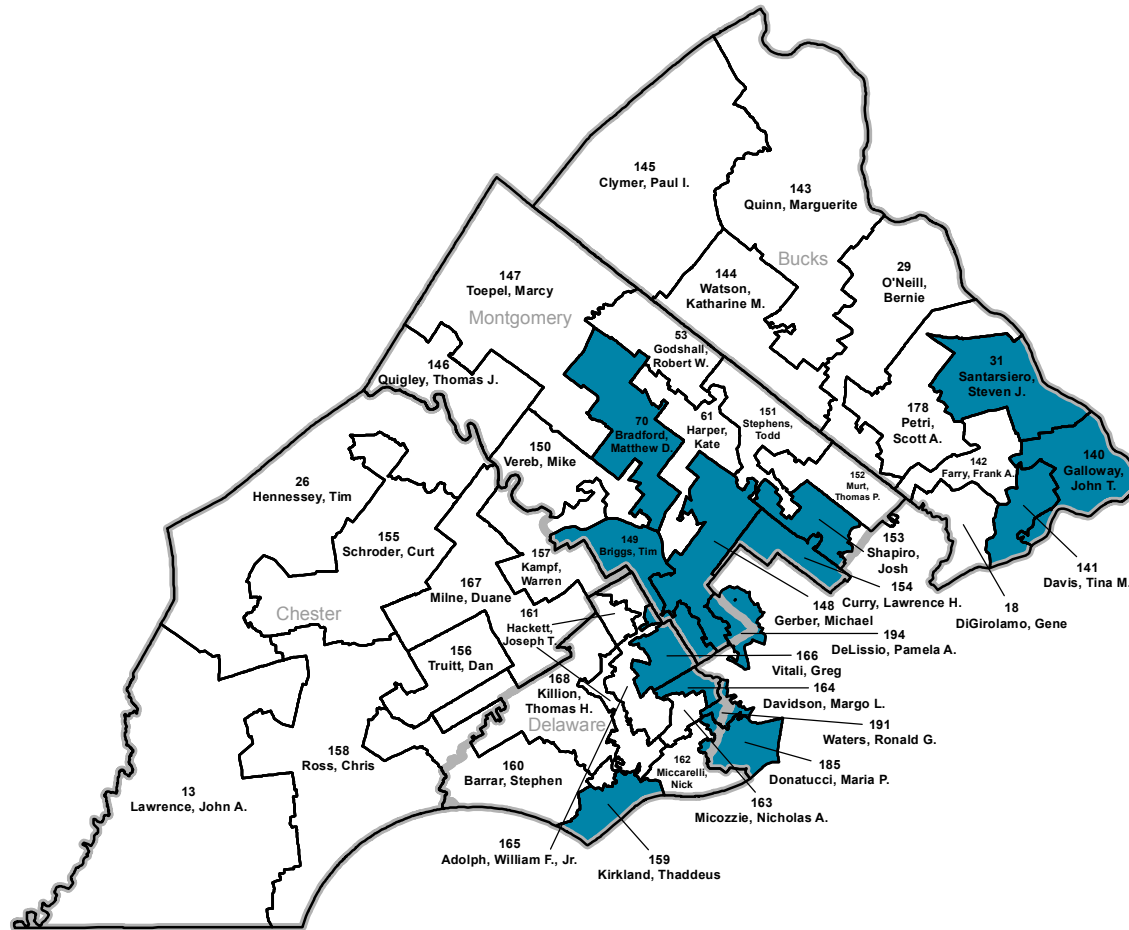

Pennsylvania State House Districts

Surrounding Philadelphia Counties House Districts 2011-2012

Boundary

- County
- Legislative District

Political Party

- Democrat
- Republican