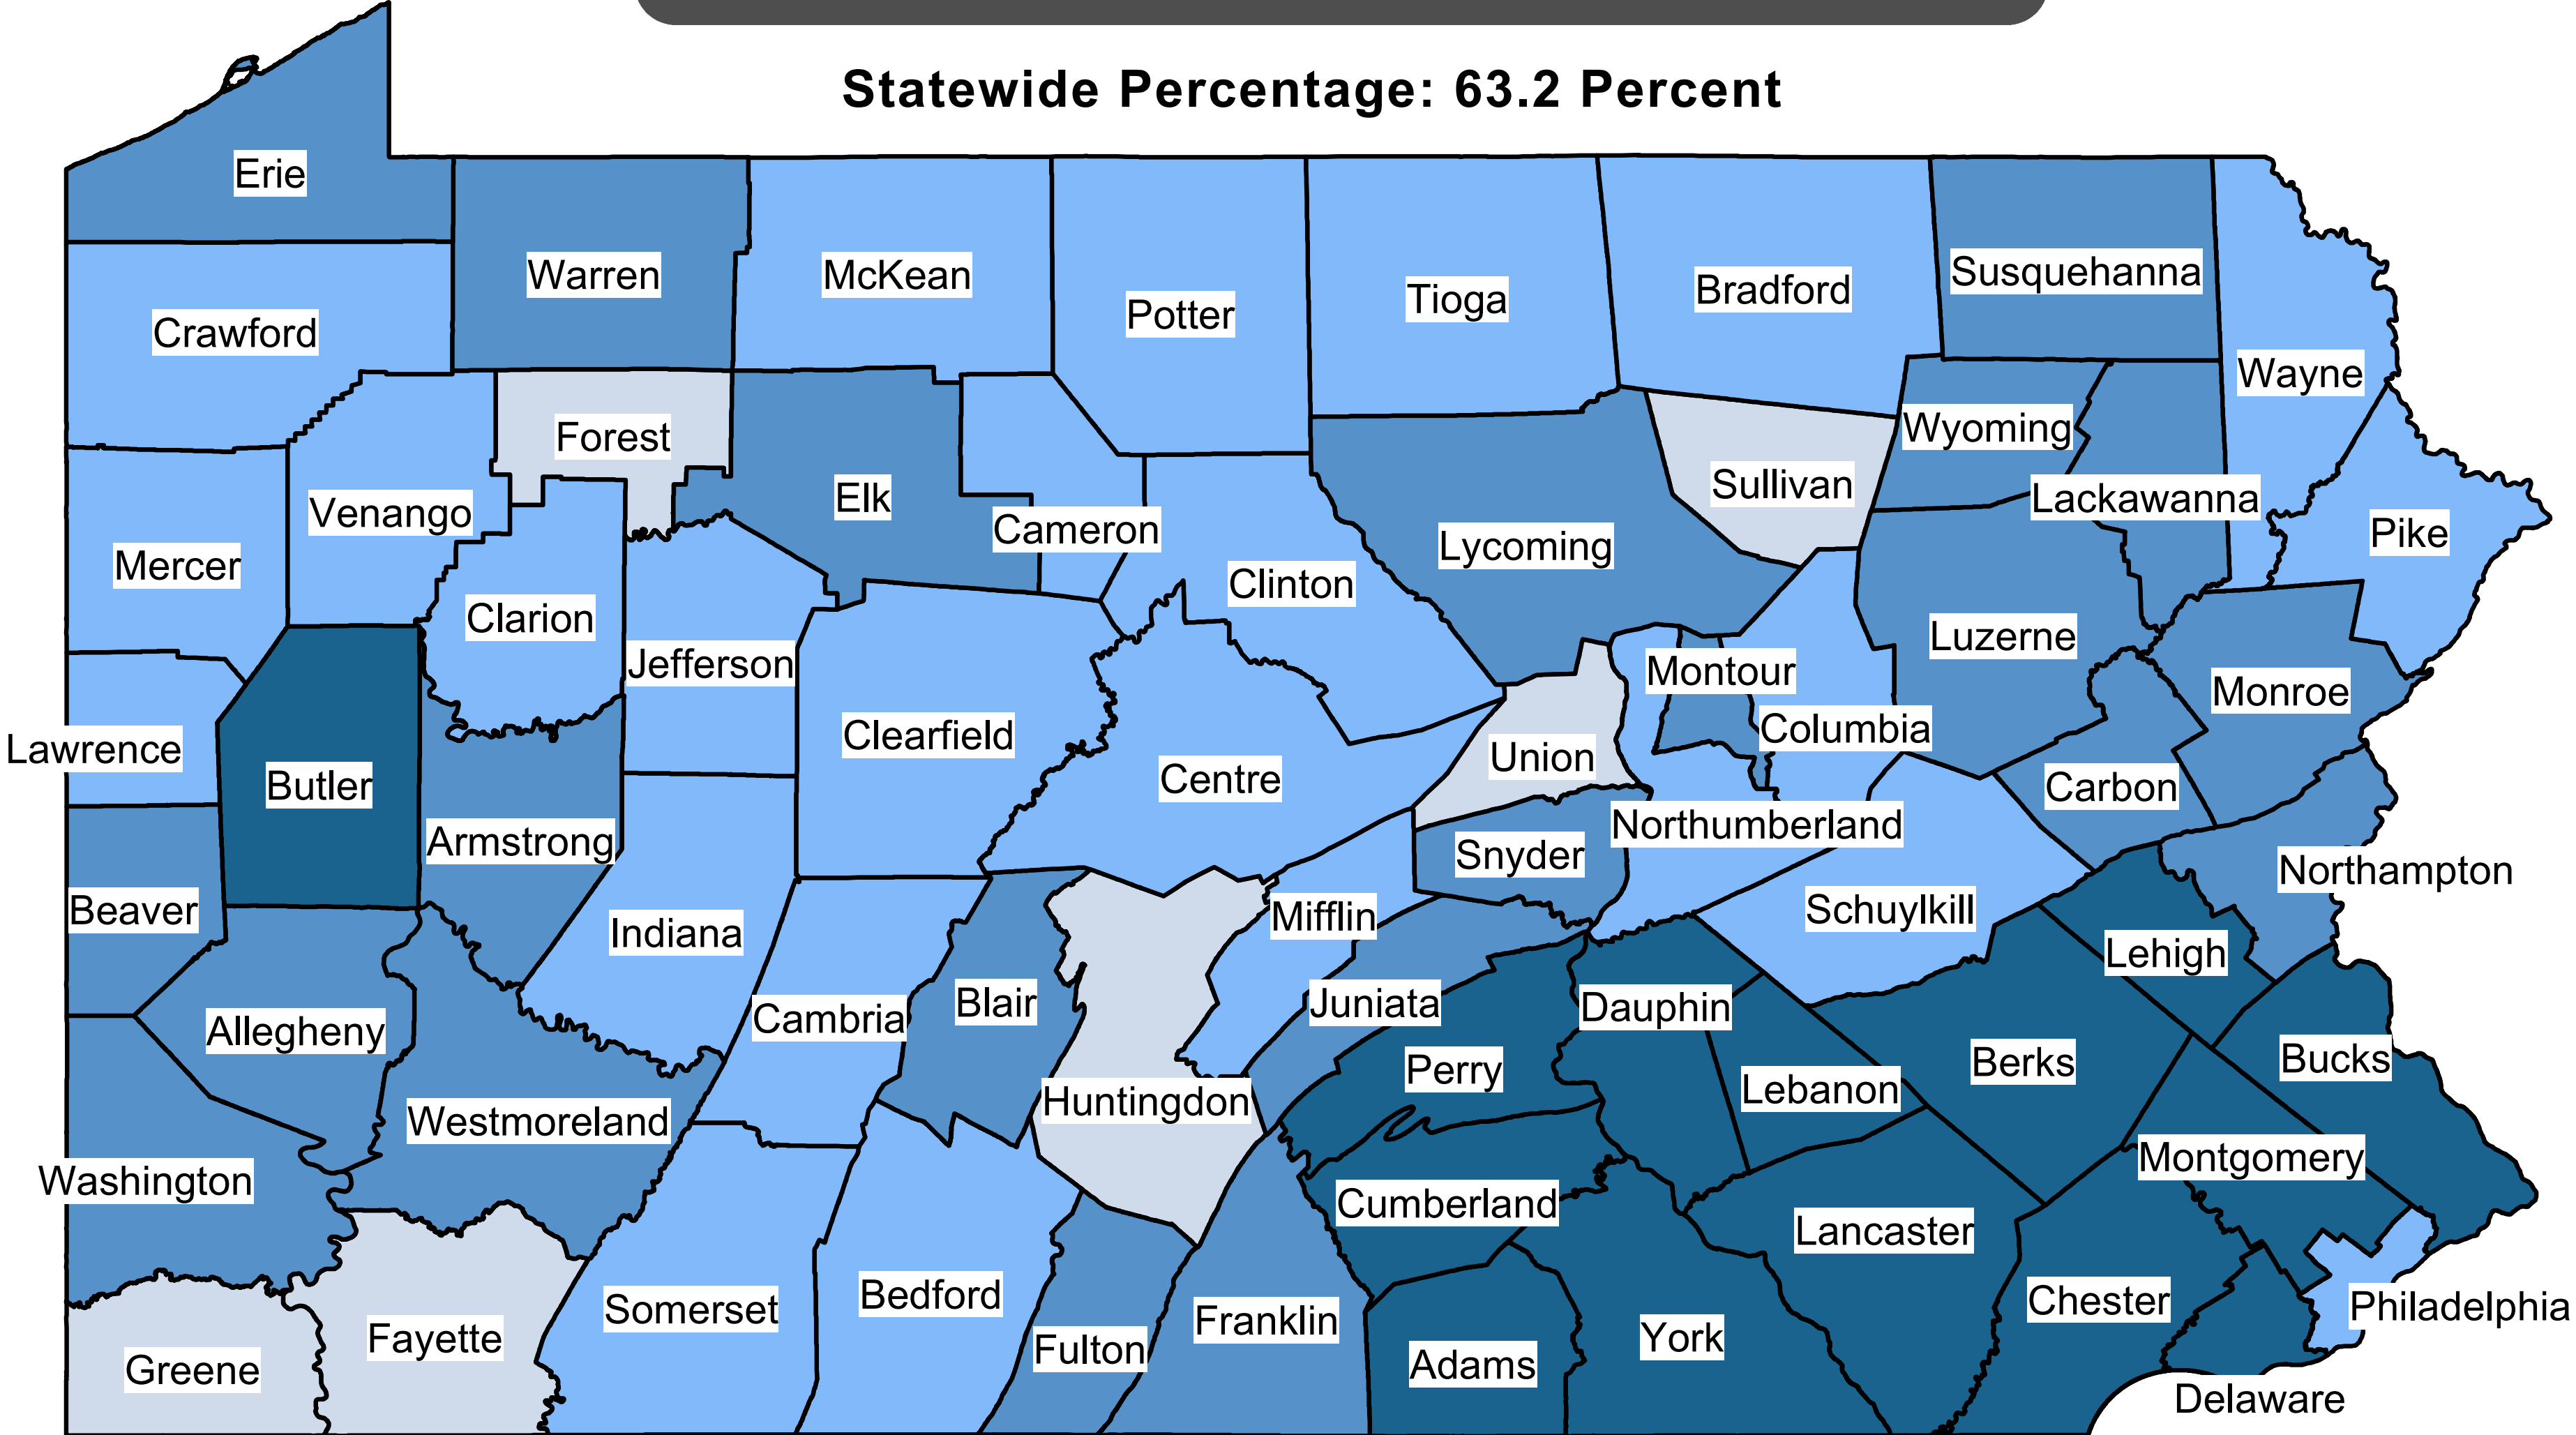

Labor Force Participation Population 16 Years and Over Pennsylvania Counties: 2007-2011

Statewide Percentage: 63.2 Percent

Less Than 55 percent
 55 to 59.9 percent
 60 to 64.9 percent
 Greater Than 65 percent