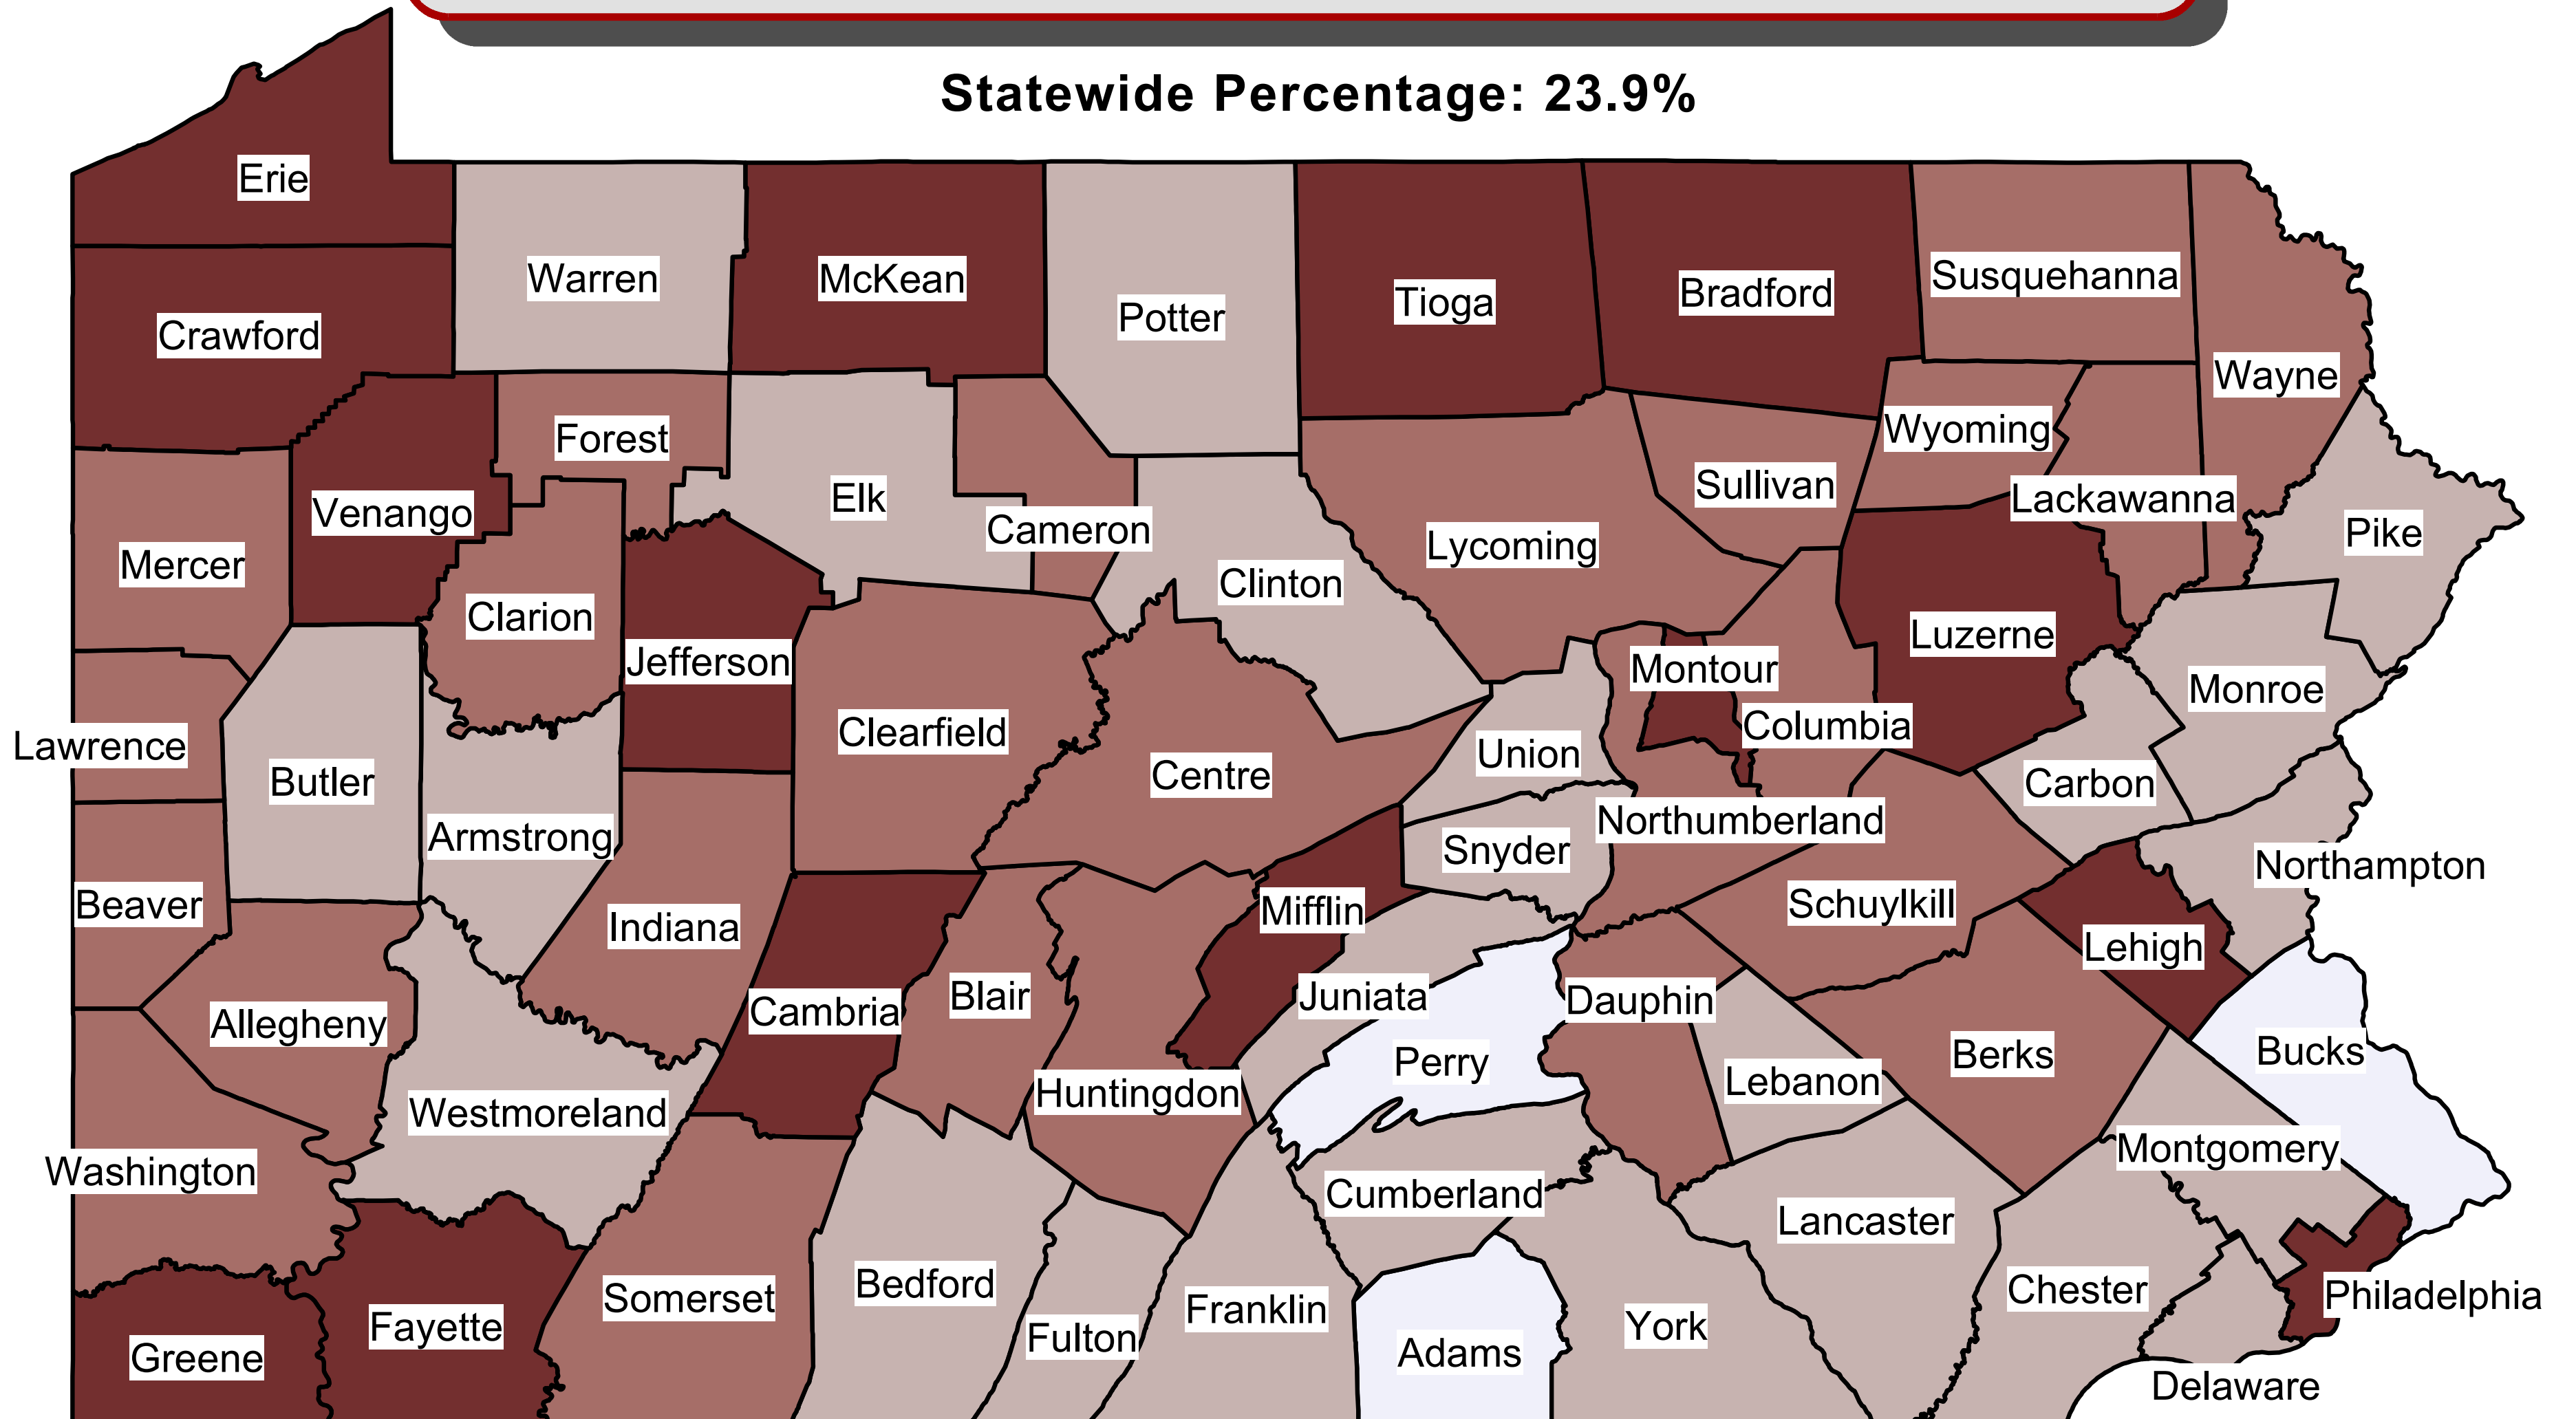

Less Than High School Graduate in Poverty

As Percent of the Population 25 Years and Over Without HS Diploma

Pennsylvania Counties: 2008-2012

Statewide Percentage: 23.9%

Percent