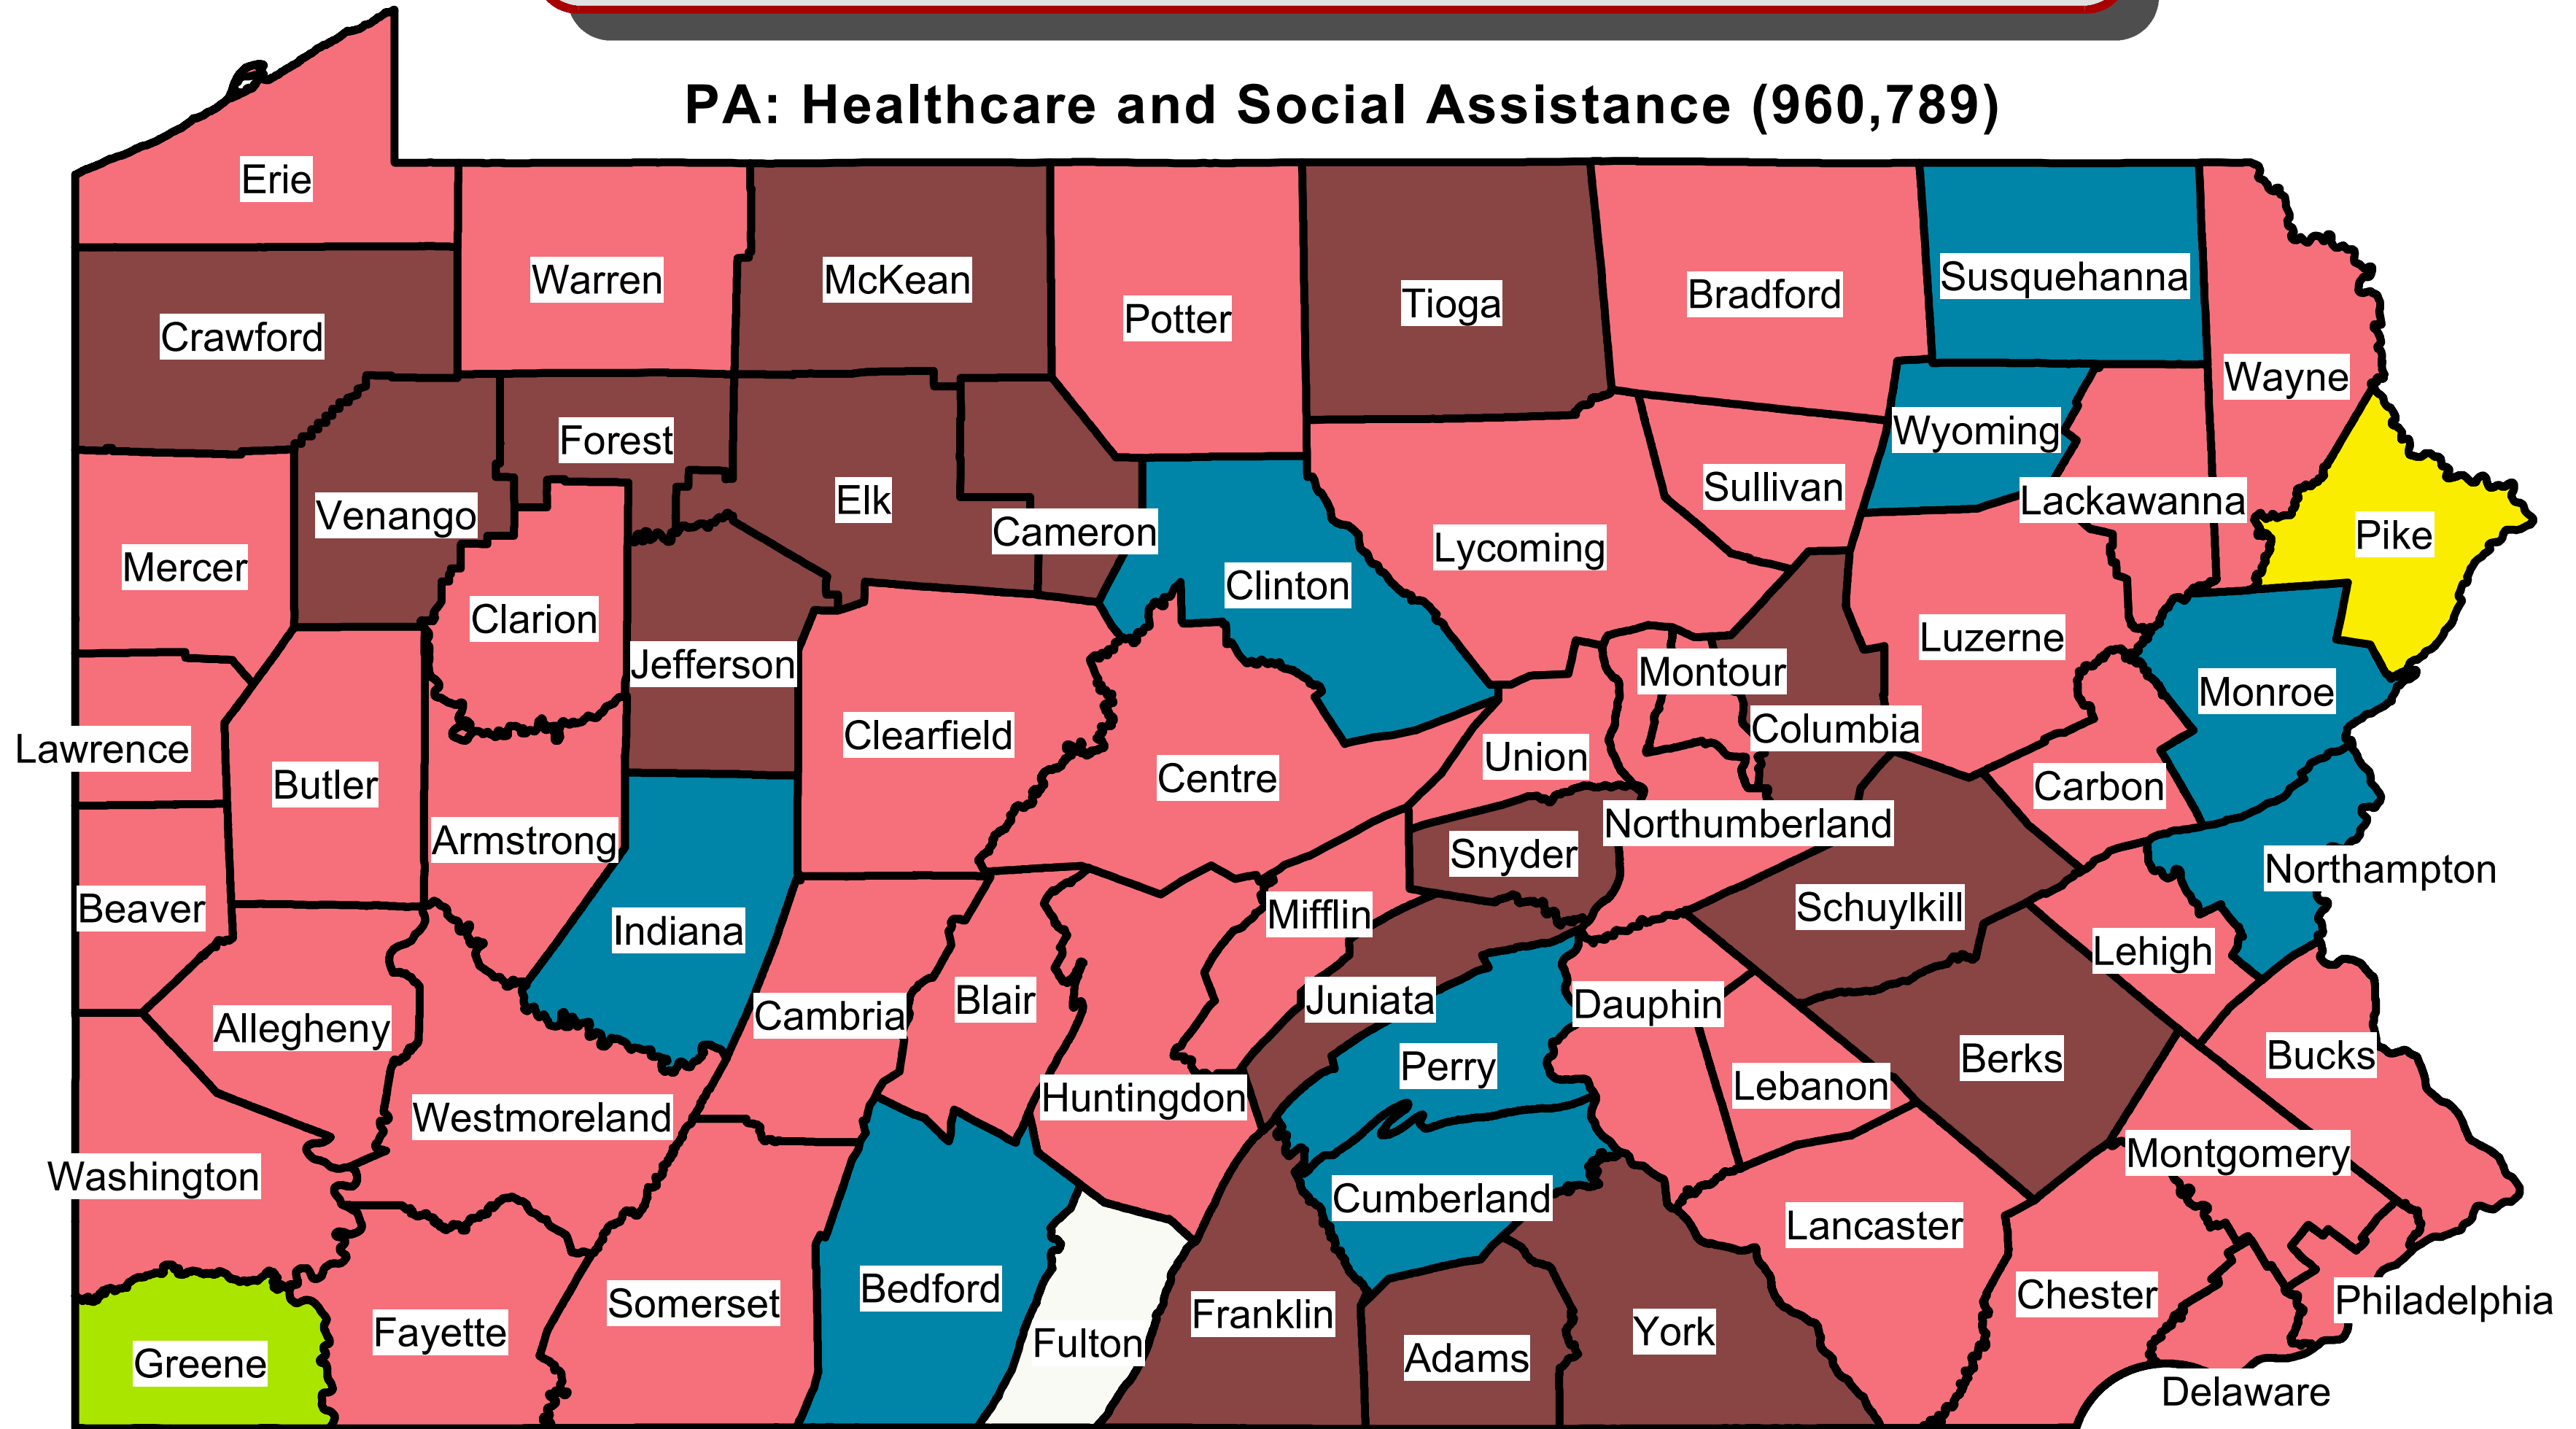

Largest Industry Employer Pennsylvania Counties: 2013

PA: Healthcare and Social Assistance (960,789)

- No Data Available (1)
- Manufacturing (16)
- Mining, quarrying, oil/gas extract (1)
- Healthcare & Social Assistance (39)
- Retail Trade (9)
- Accommodation & food services (1)