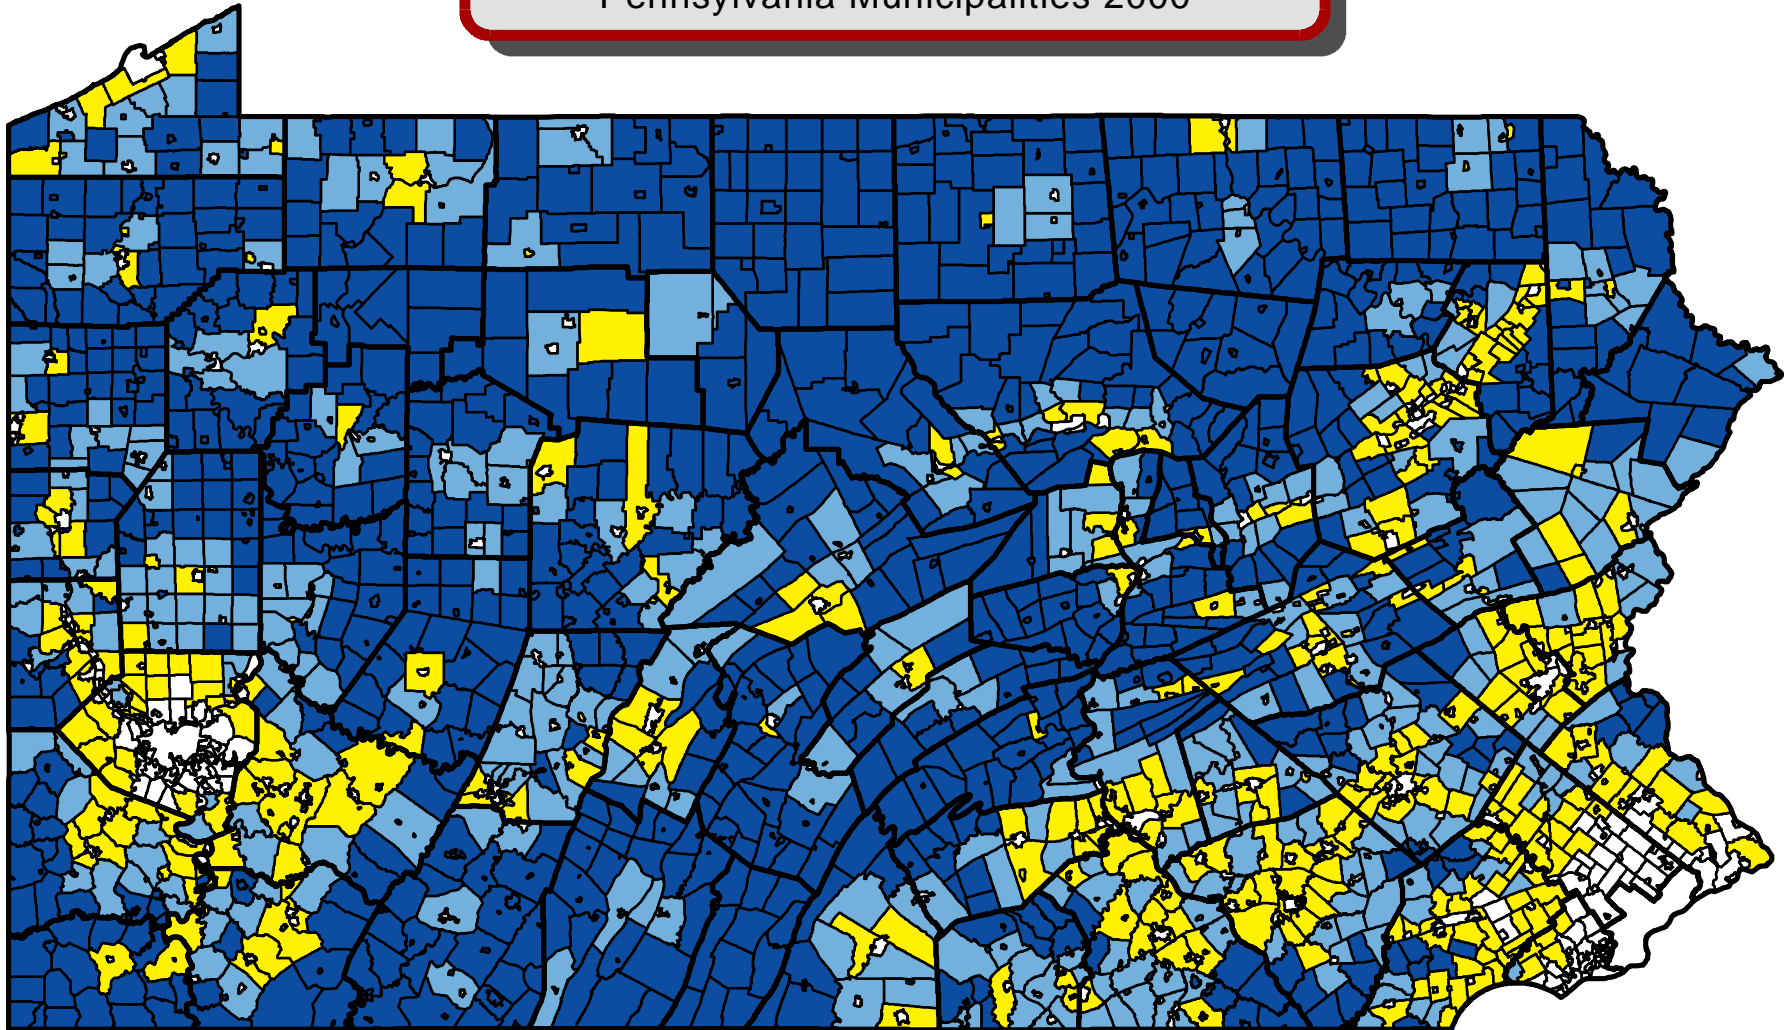

# Percent Rural Population

Pennsylvania Municipalities 2000

## Percent

0%

0.1 - 50%

50.1 - 99.9%

100%