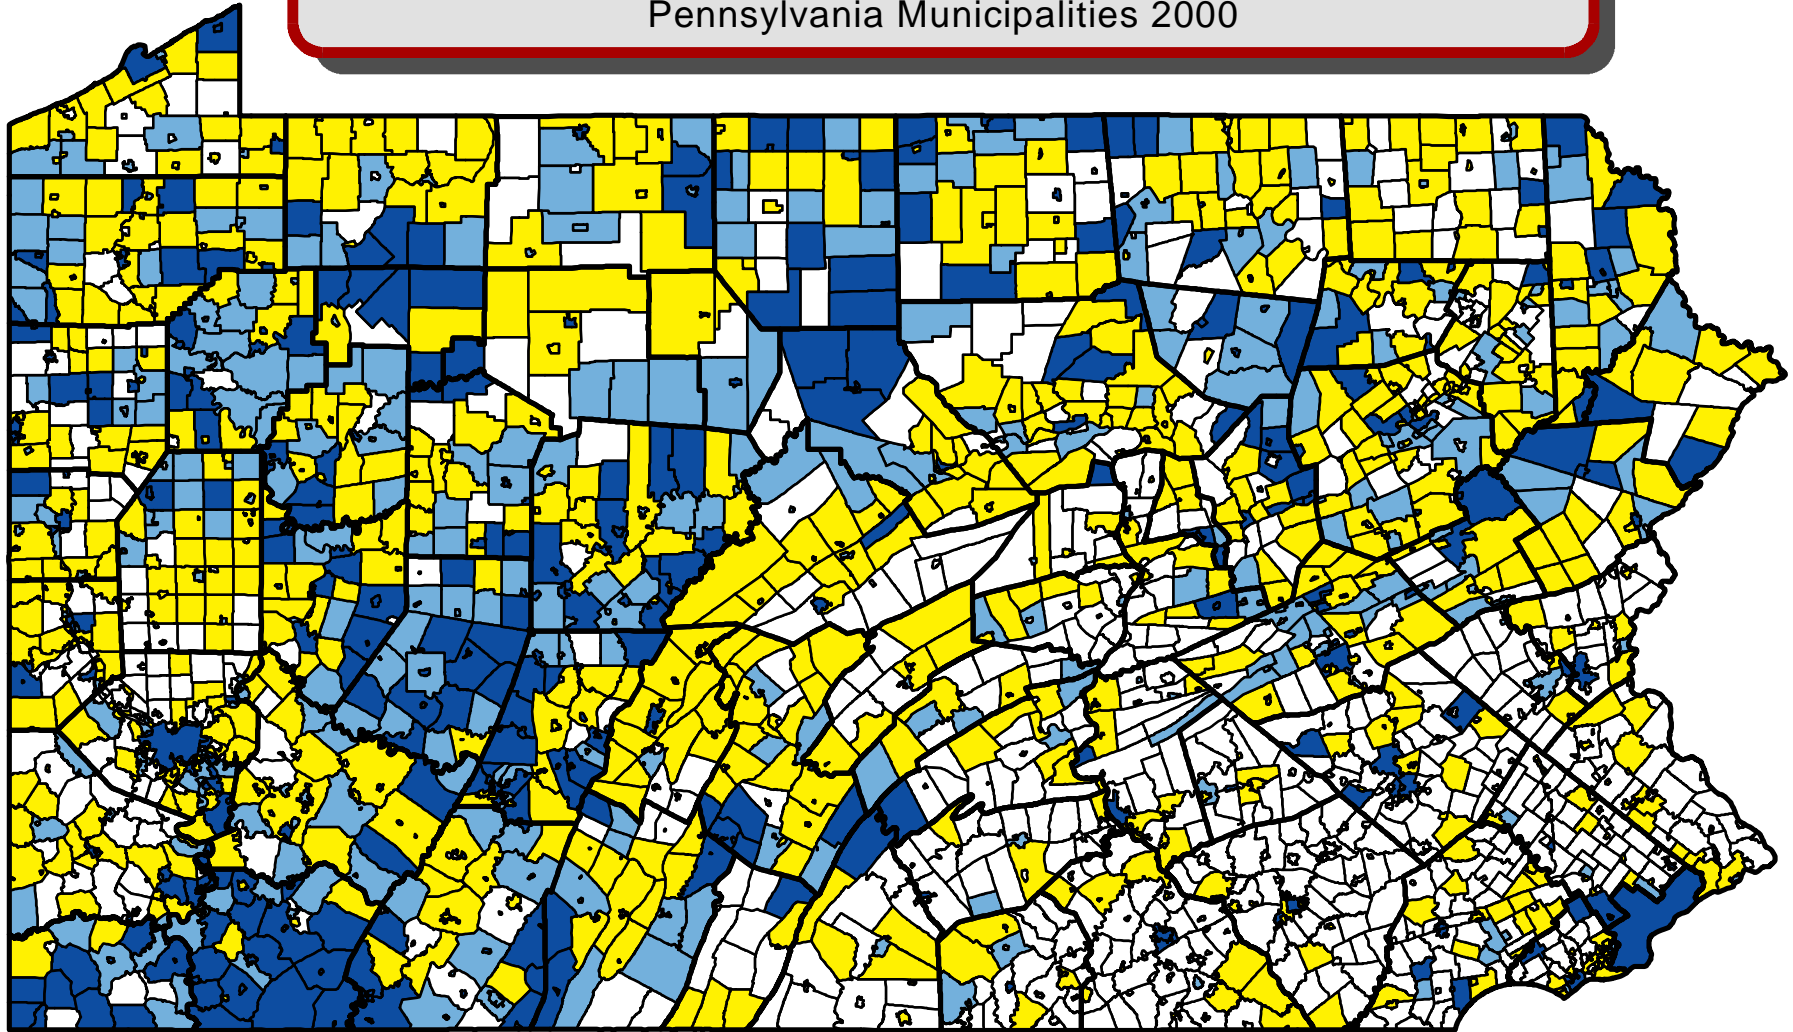

Percent Unemployed Civilian Labor Force

(Population 16 years and older)
Pennsylvania Municipalities 2000

Percent

0.0 - 3.5%

3.6 - 5.7% (State mean)

5.8 - 7.5%

Above 7.5%