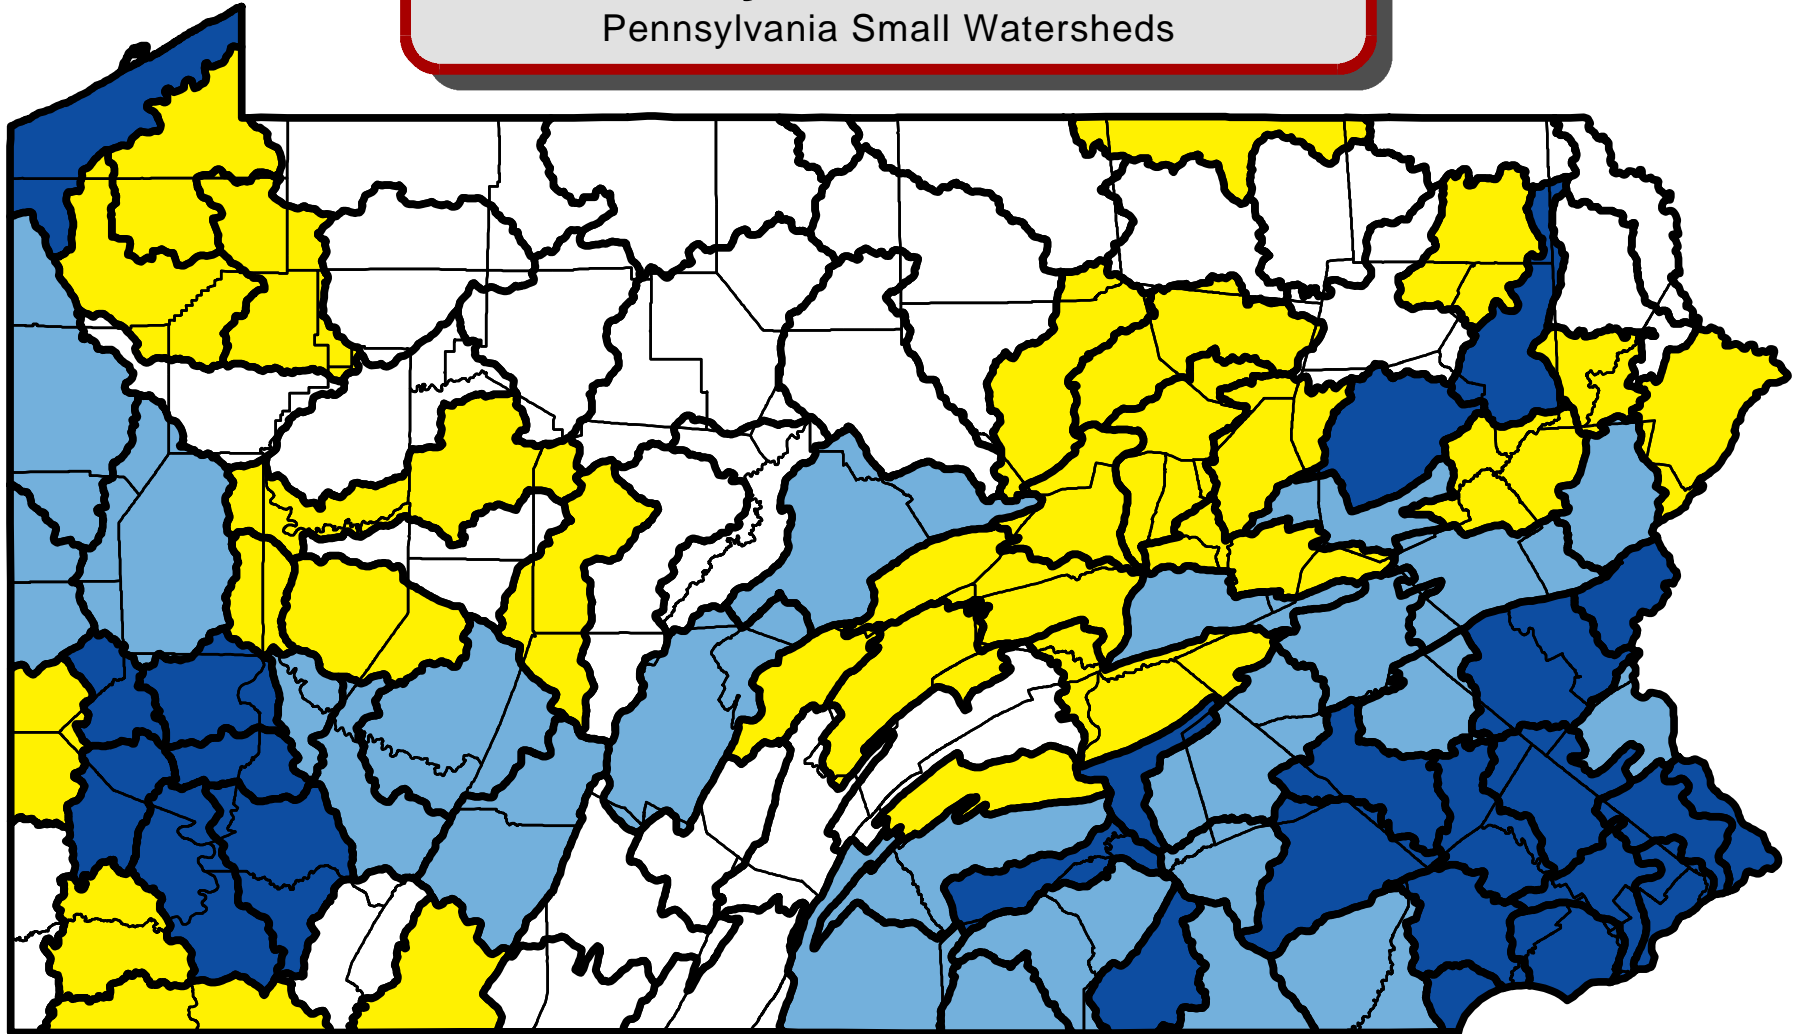

Population Density for Pennsylvania Watersheds

Pennsylvania Small Watersheds

Persons Per Square Mile

0- 75

75.1 - 150

150.1 - 400

Over 400