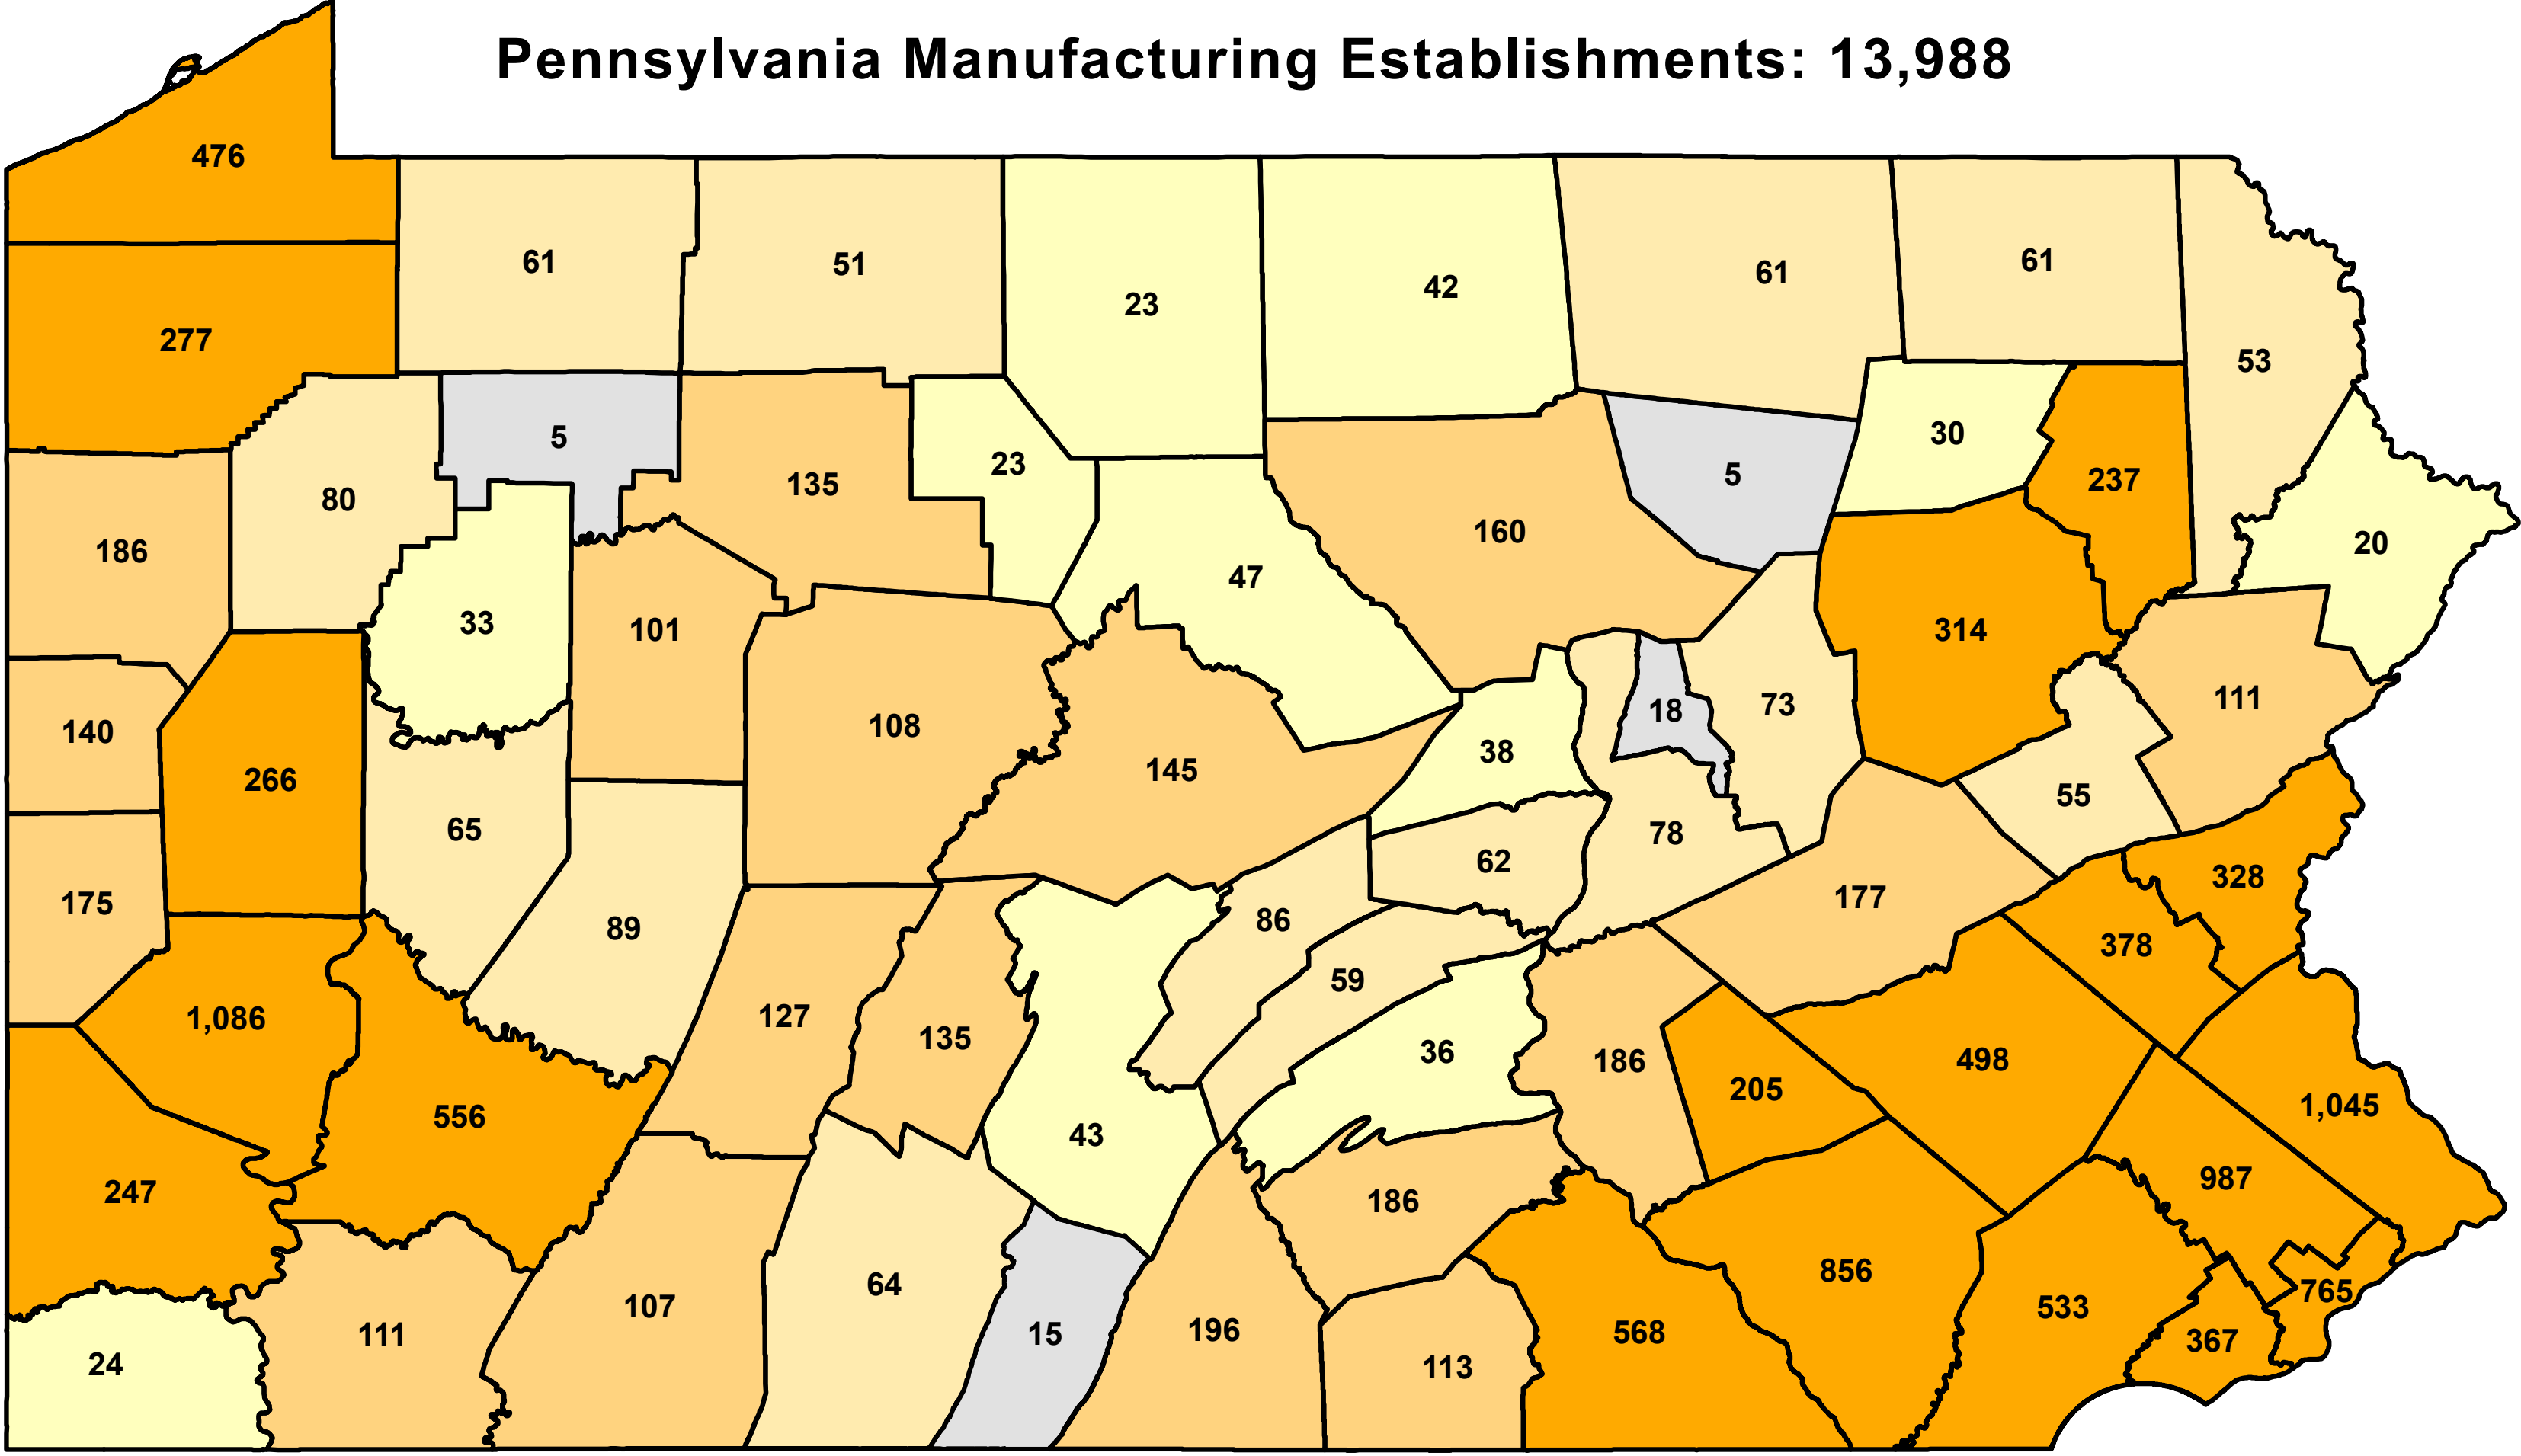

Manufacturing Establishments, Pennsylvania Counties: 2012

Pennsylvania Manufacturing Establishments: 13,988

Manufacturing Establishments

- Less Than 20**
- 20 to 49**
- 50 to 99**
- 100 to 200**
- Greater Than 200**