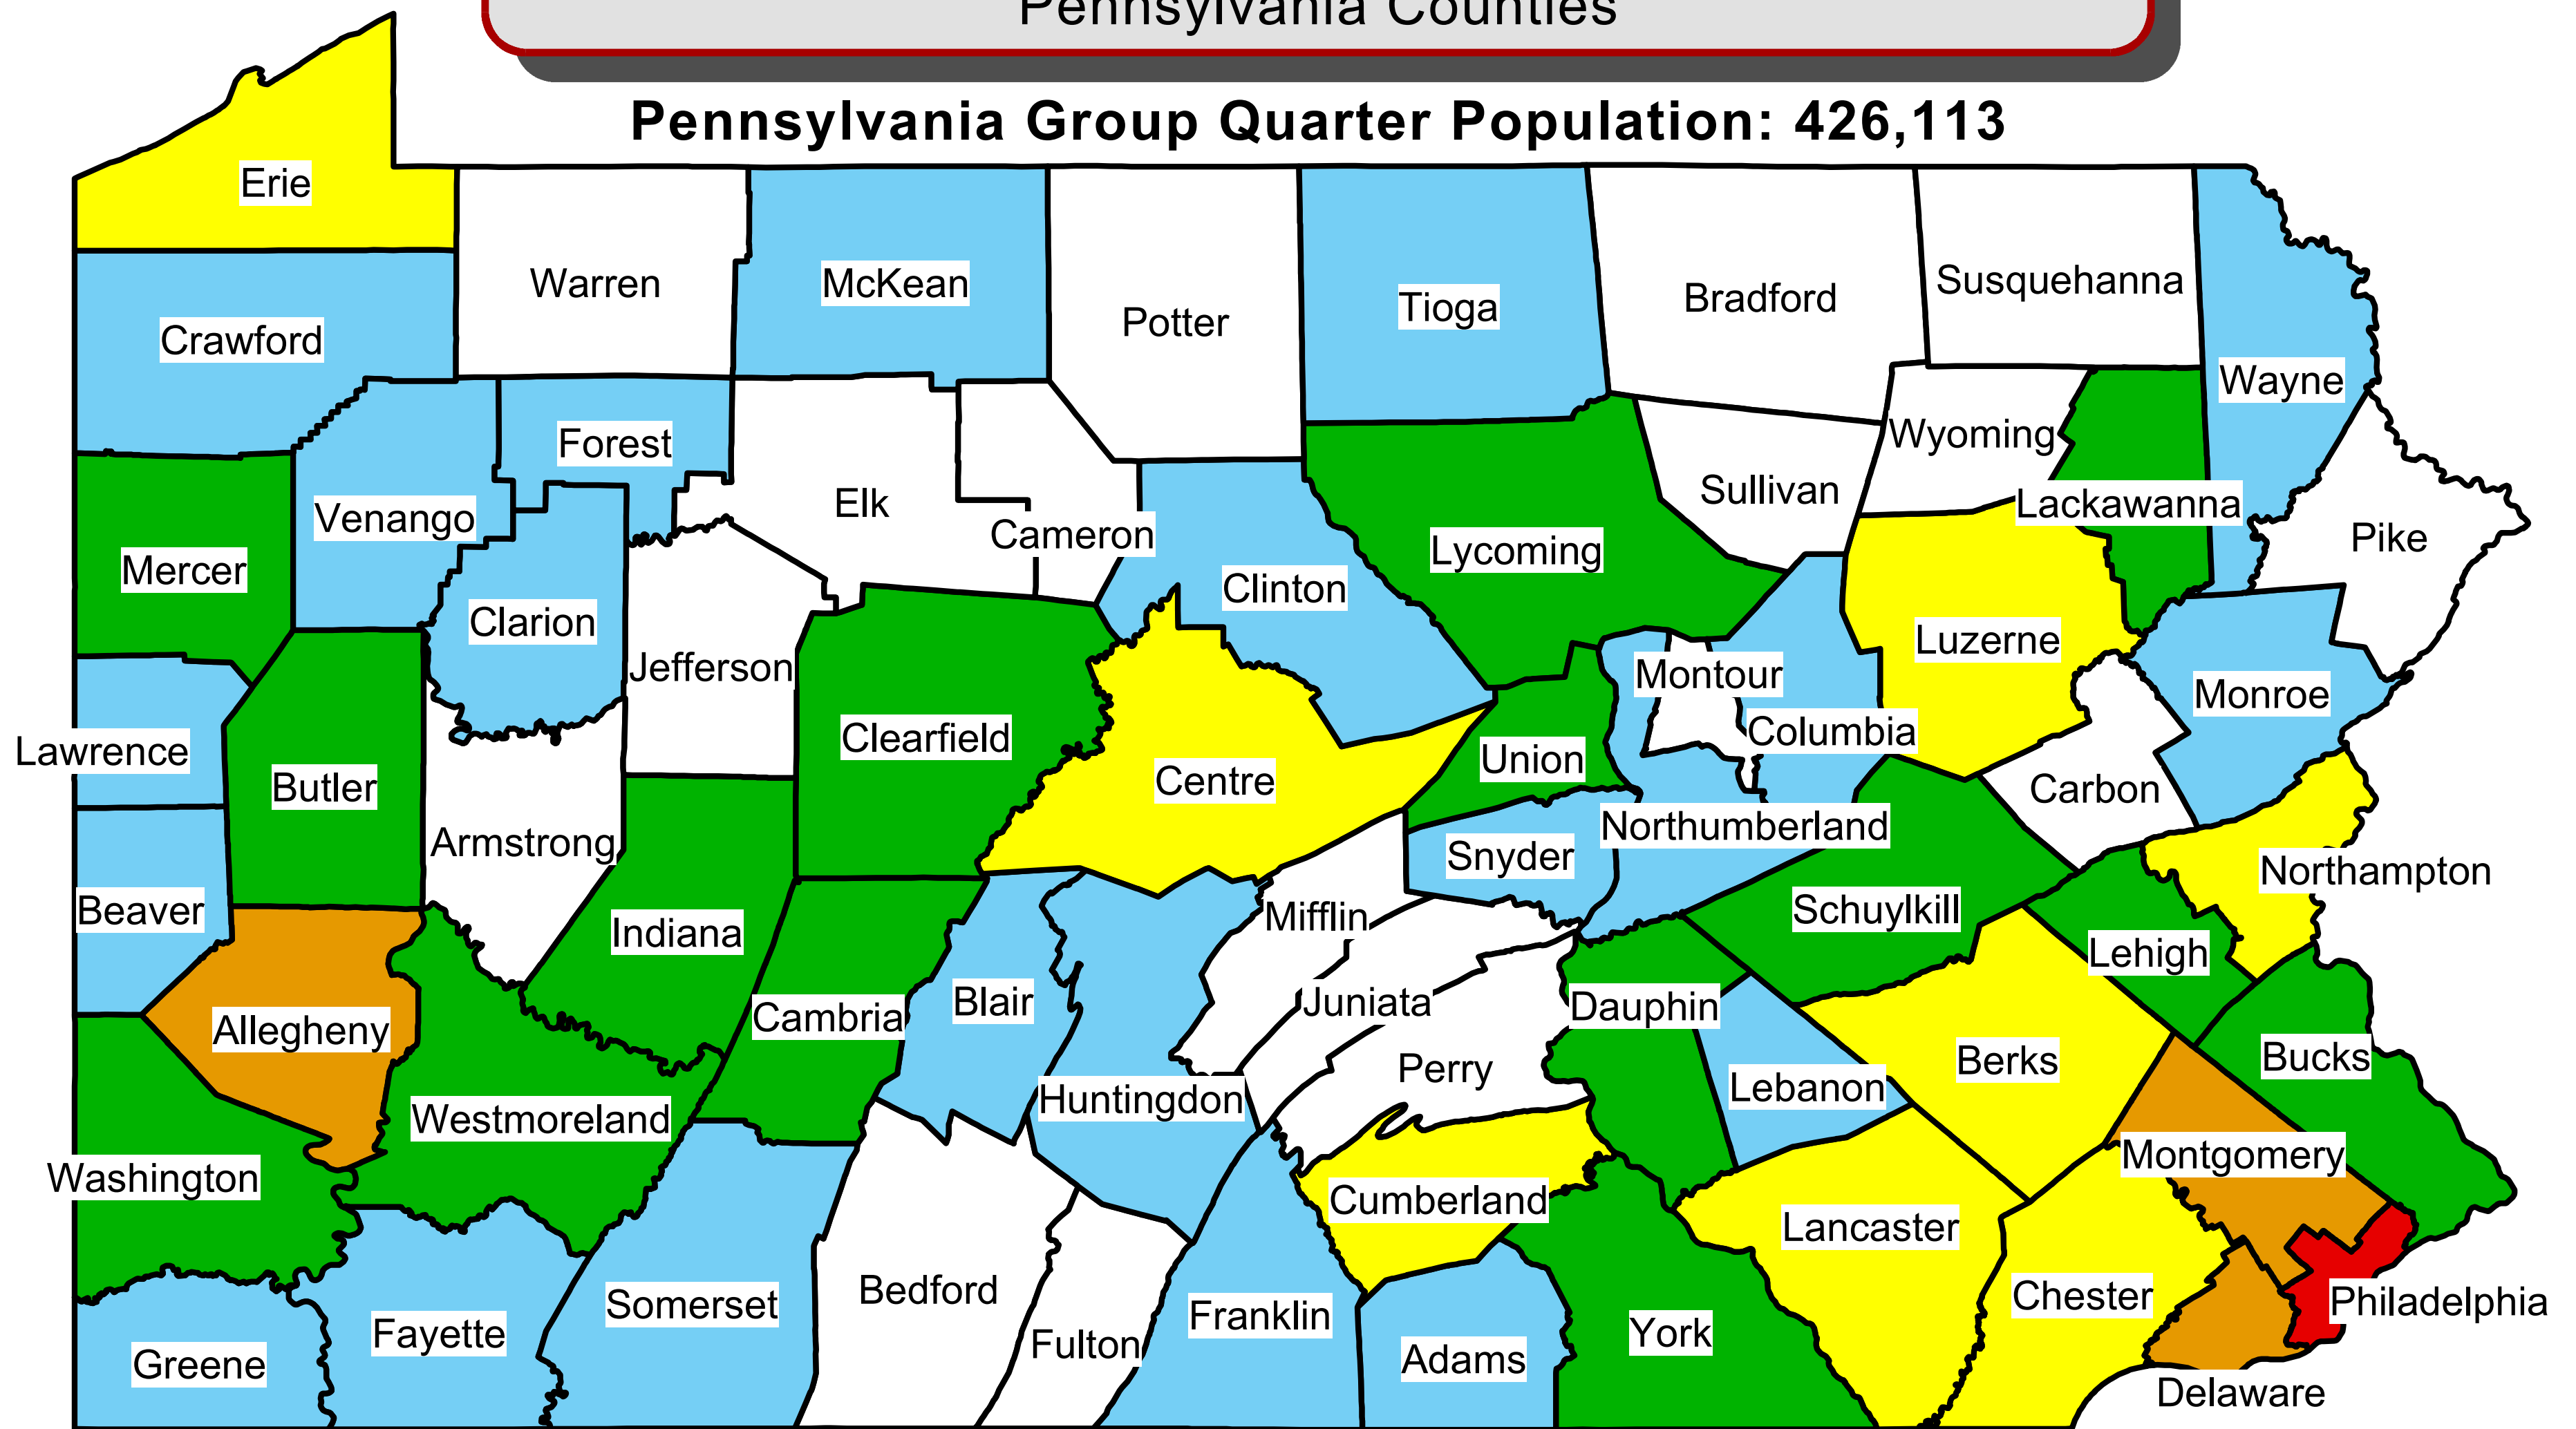

Decennial Group Quarter Population

April 1, 2010

Pennsylvania Counties

Pennsylvania Group Quarter Population: 426,113

Total Group Quarter Population