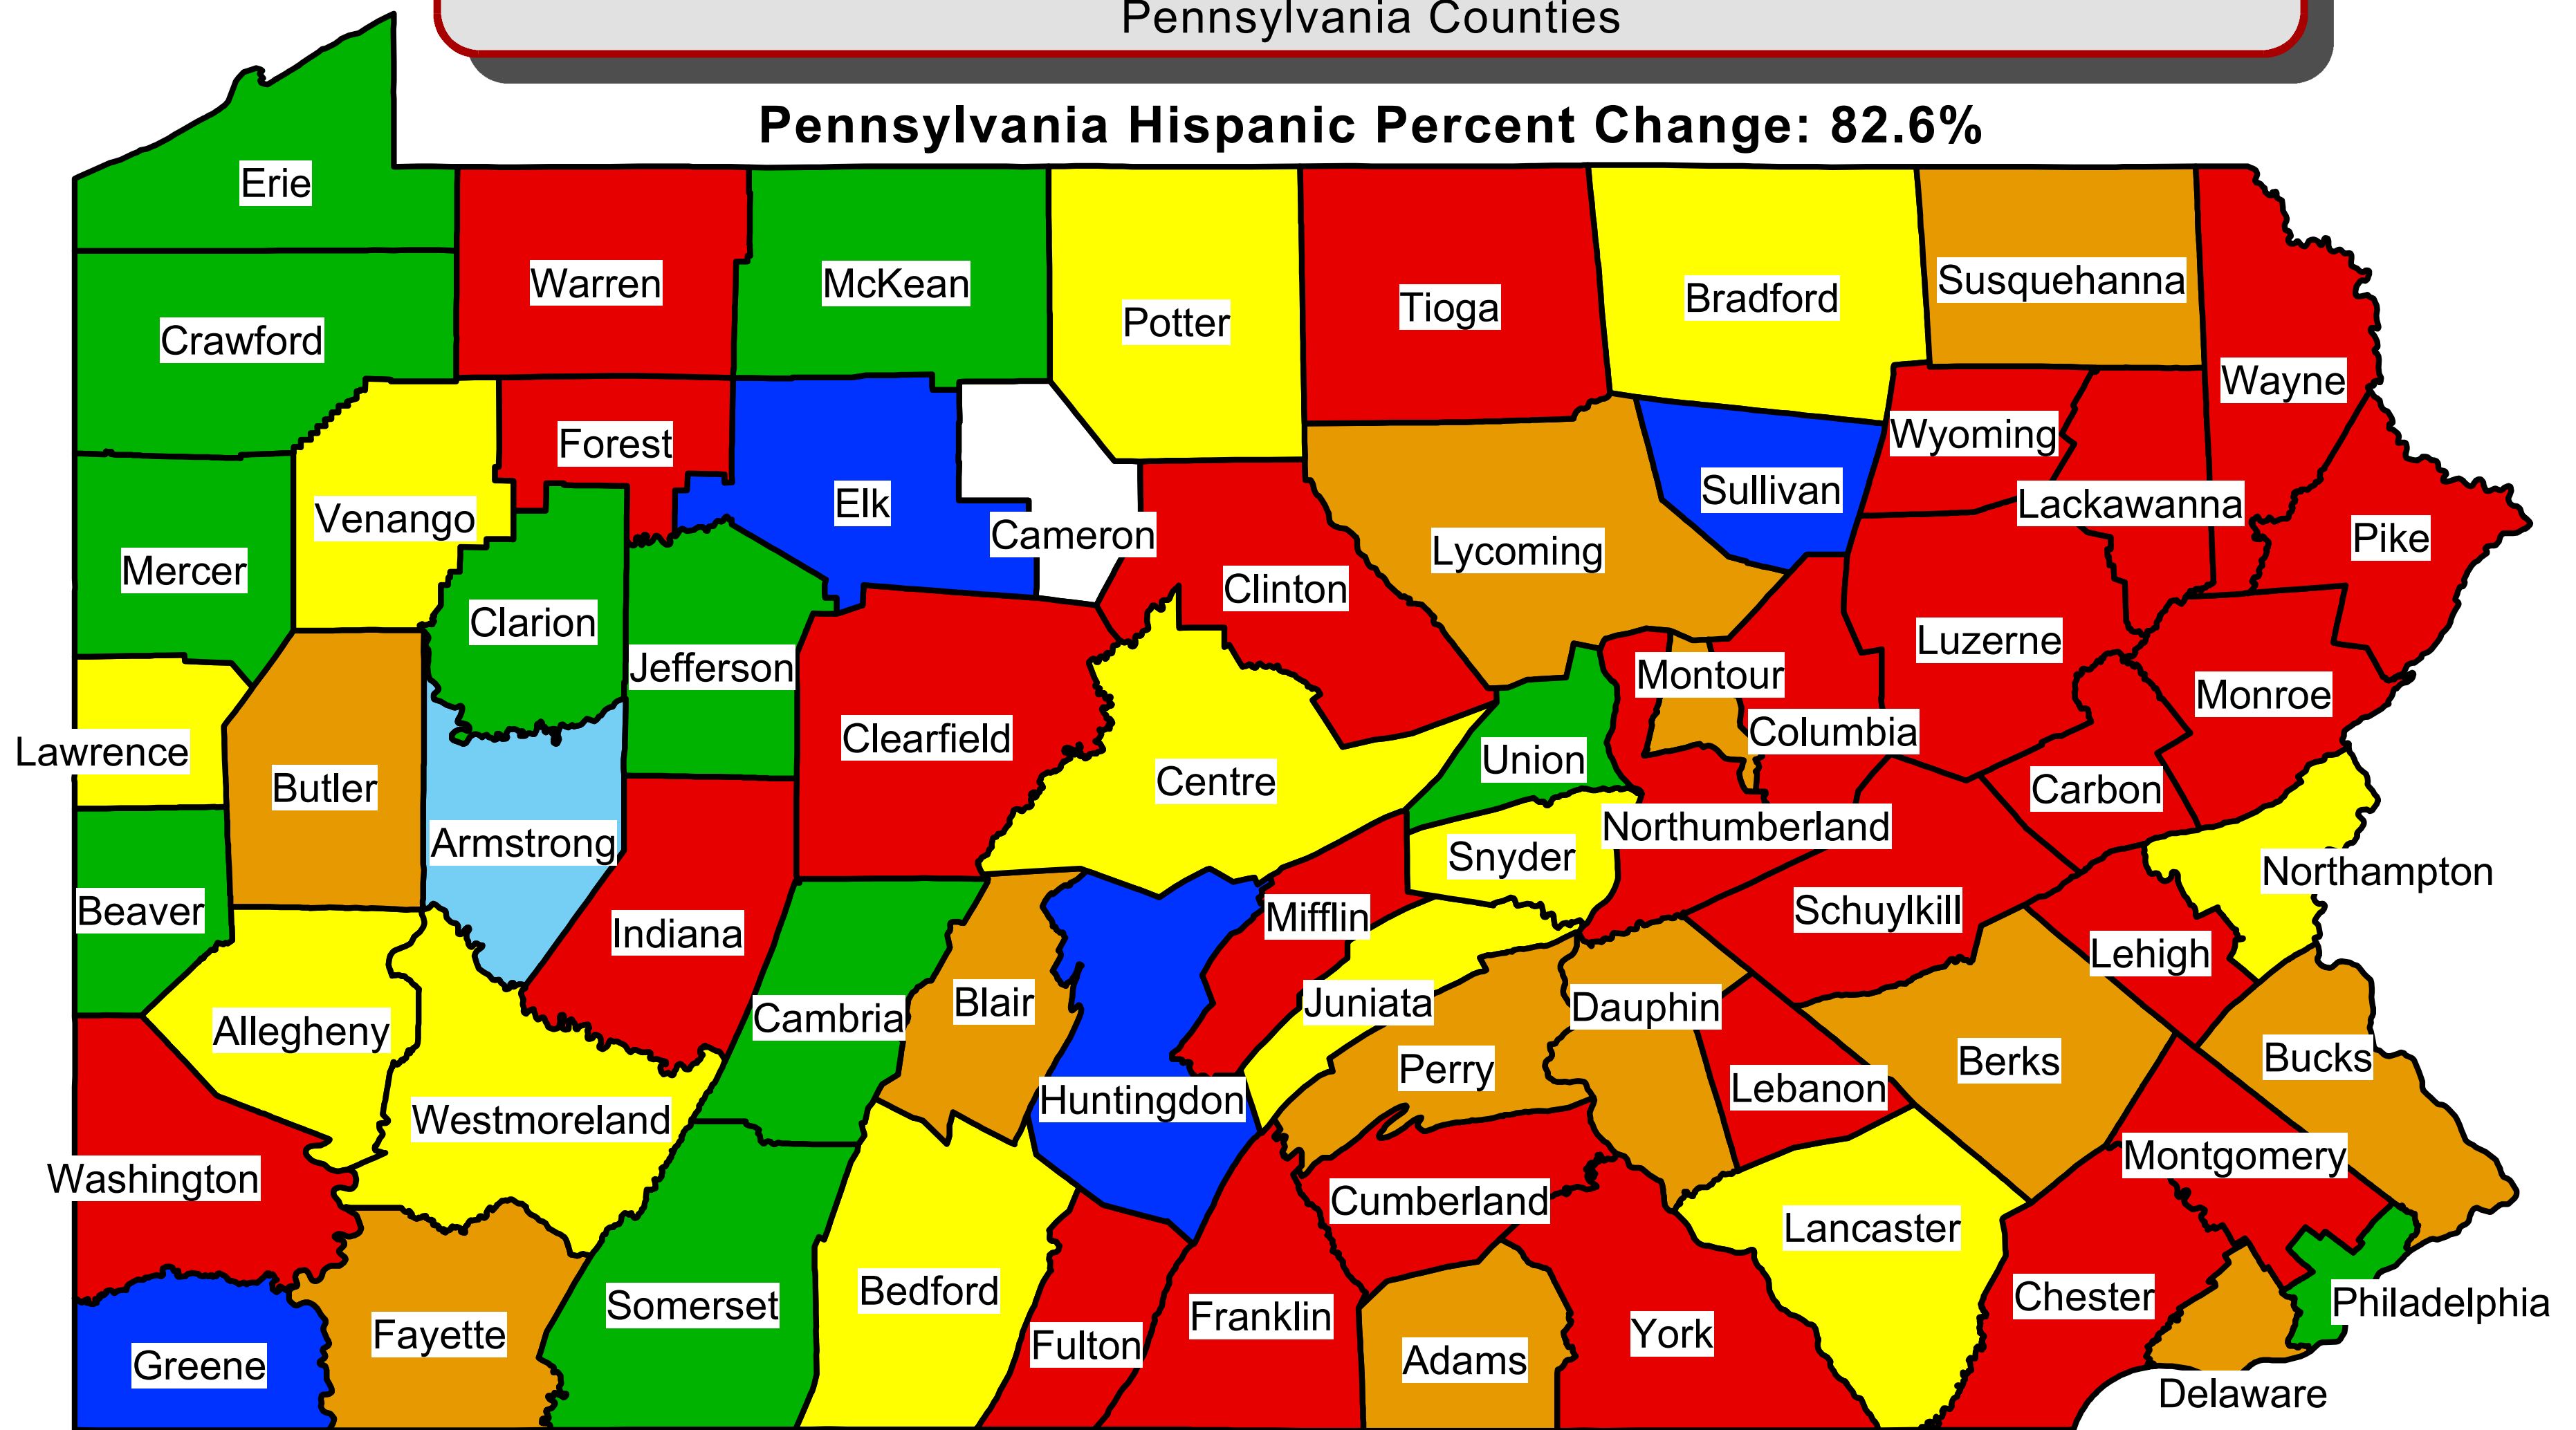

Decennial Hispanic* Population Percent Change

April 1, 2000 to April 1, 2010

(*Hispanic or Latino Ethnicity can be any race.)

Pennsylvania Counties

Pennsylvania Hispanic Percent Change: 82.6%

Percent Change