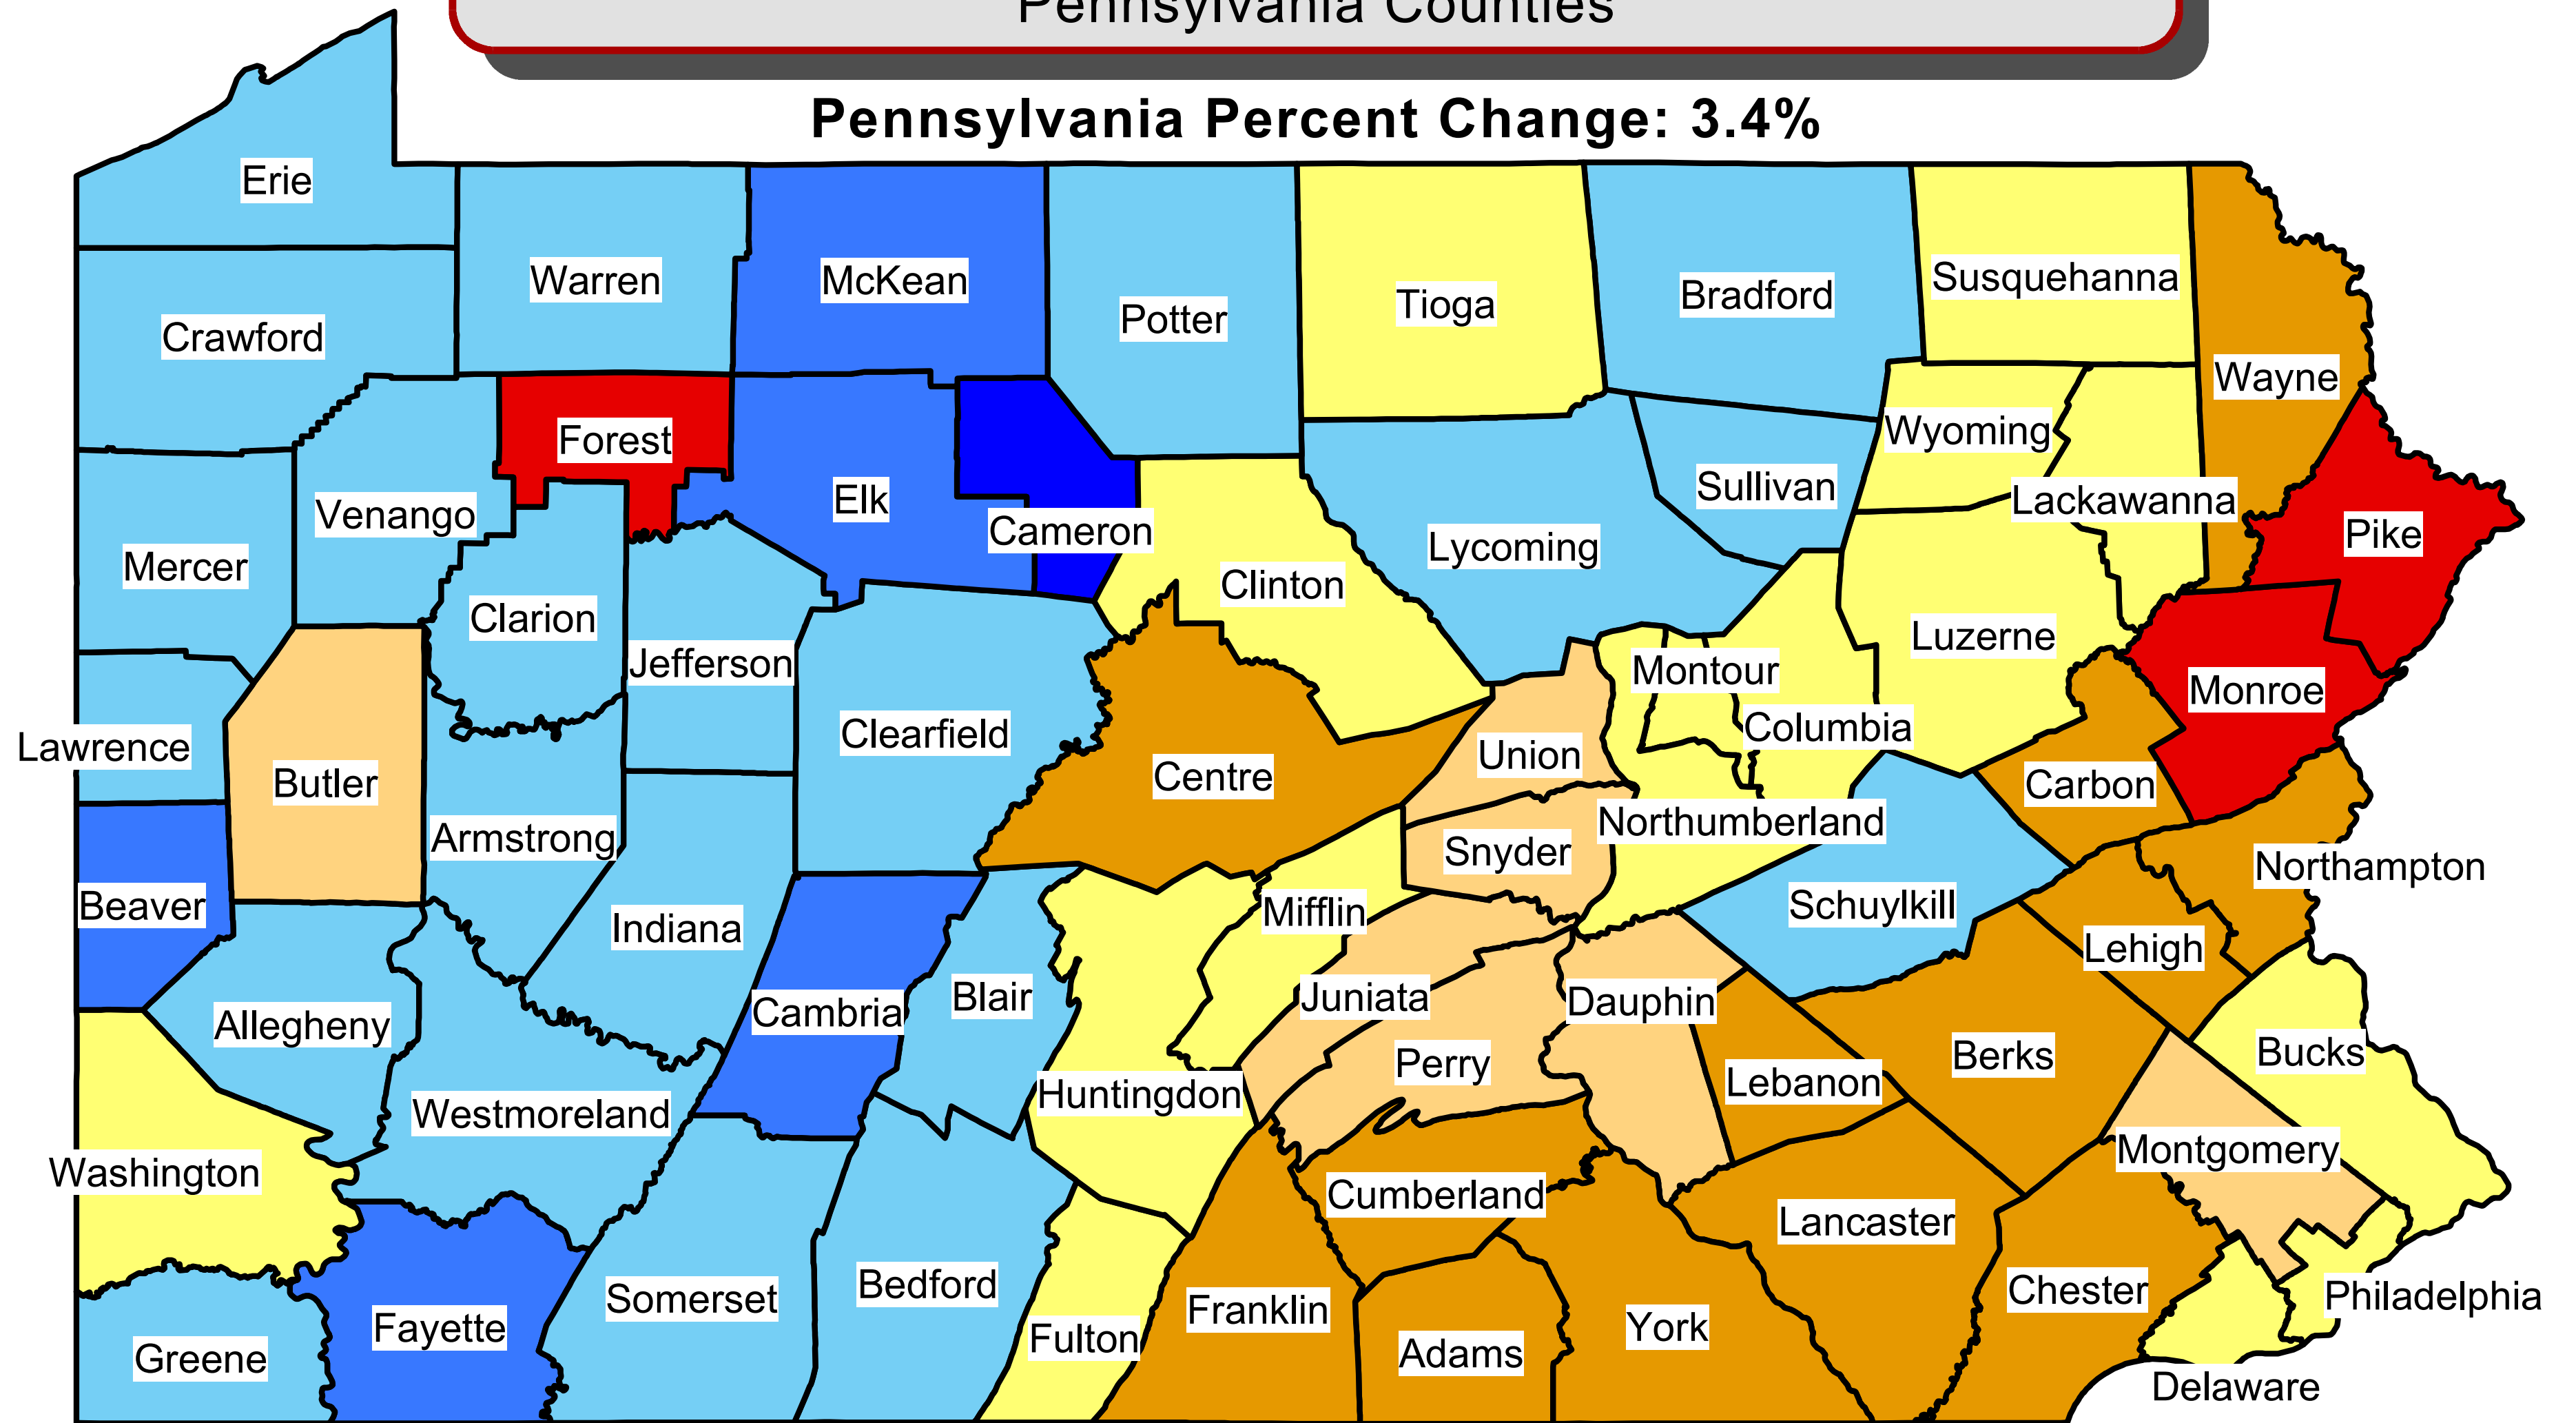

Decennial Population Percent Change

April 1, 2000 to April 1, 2010

Pennsylvania Counties

Pennsylvania Percent Change: 3.4%

Percent Change