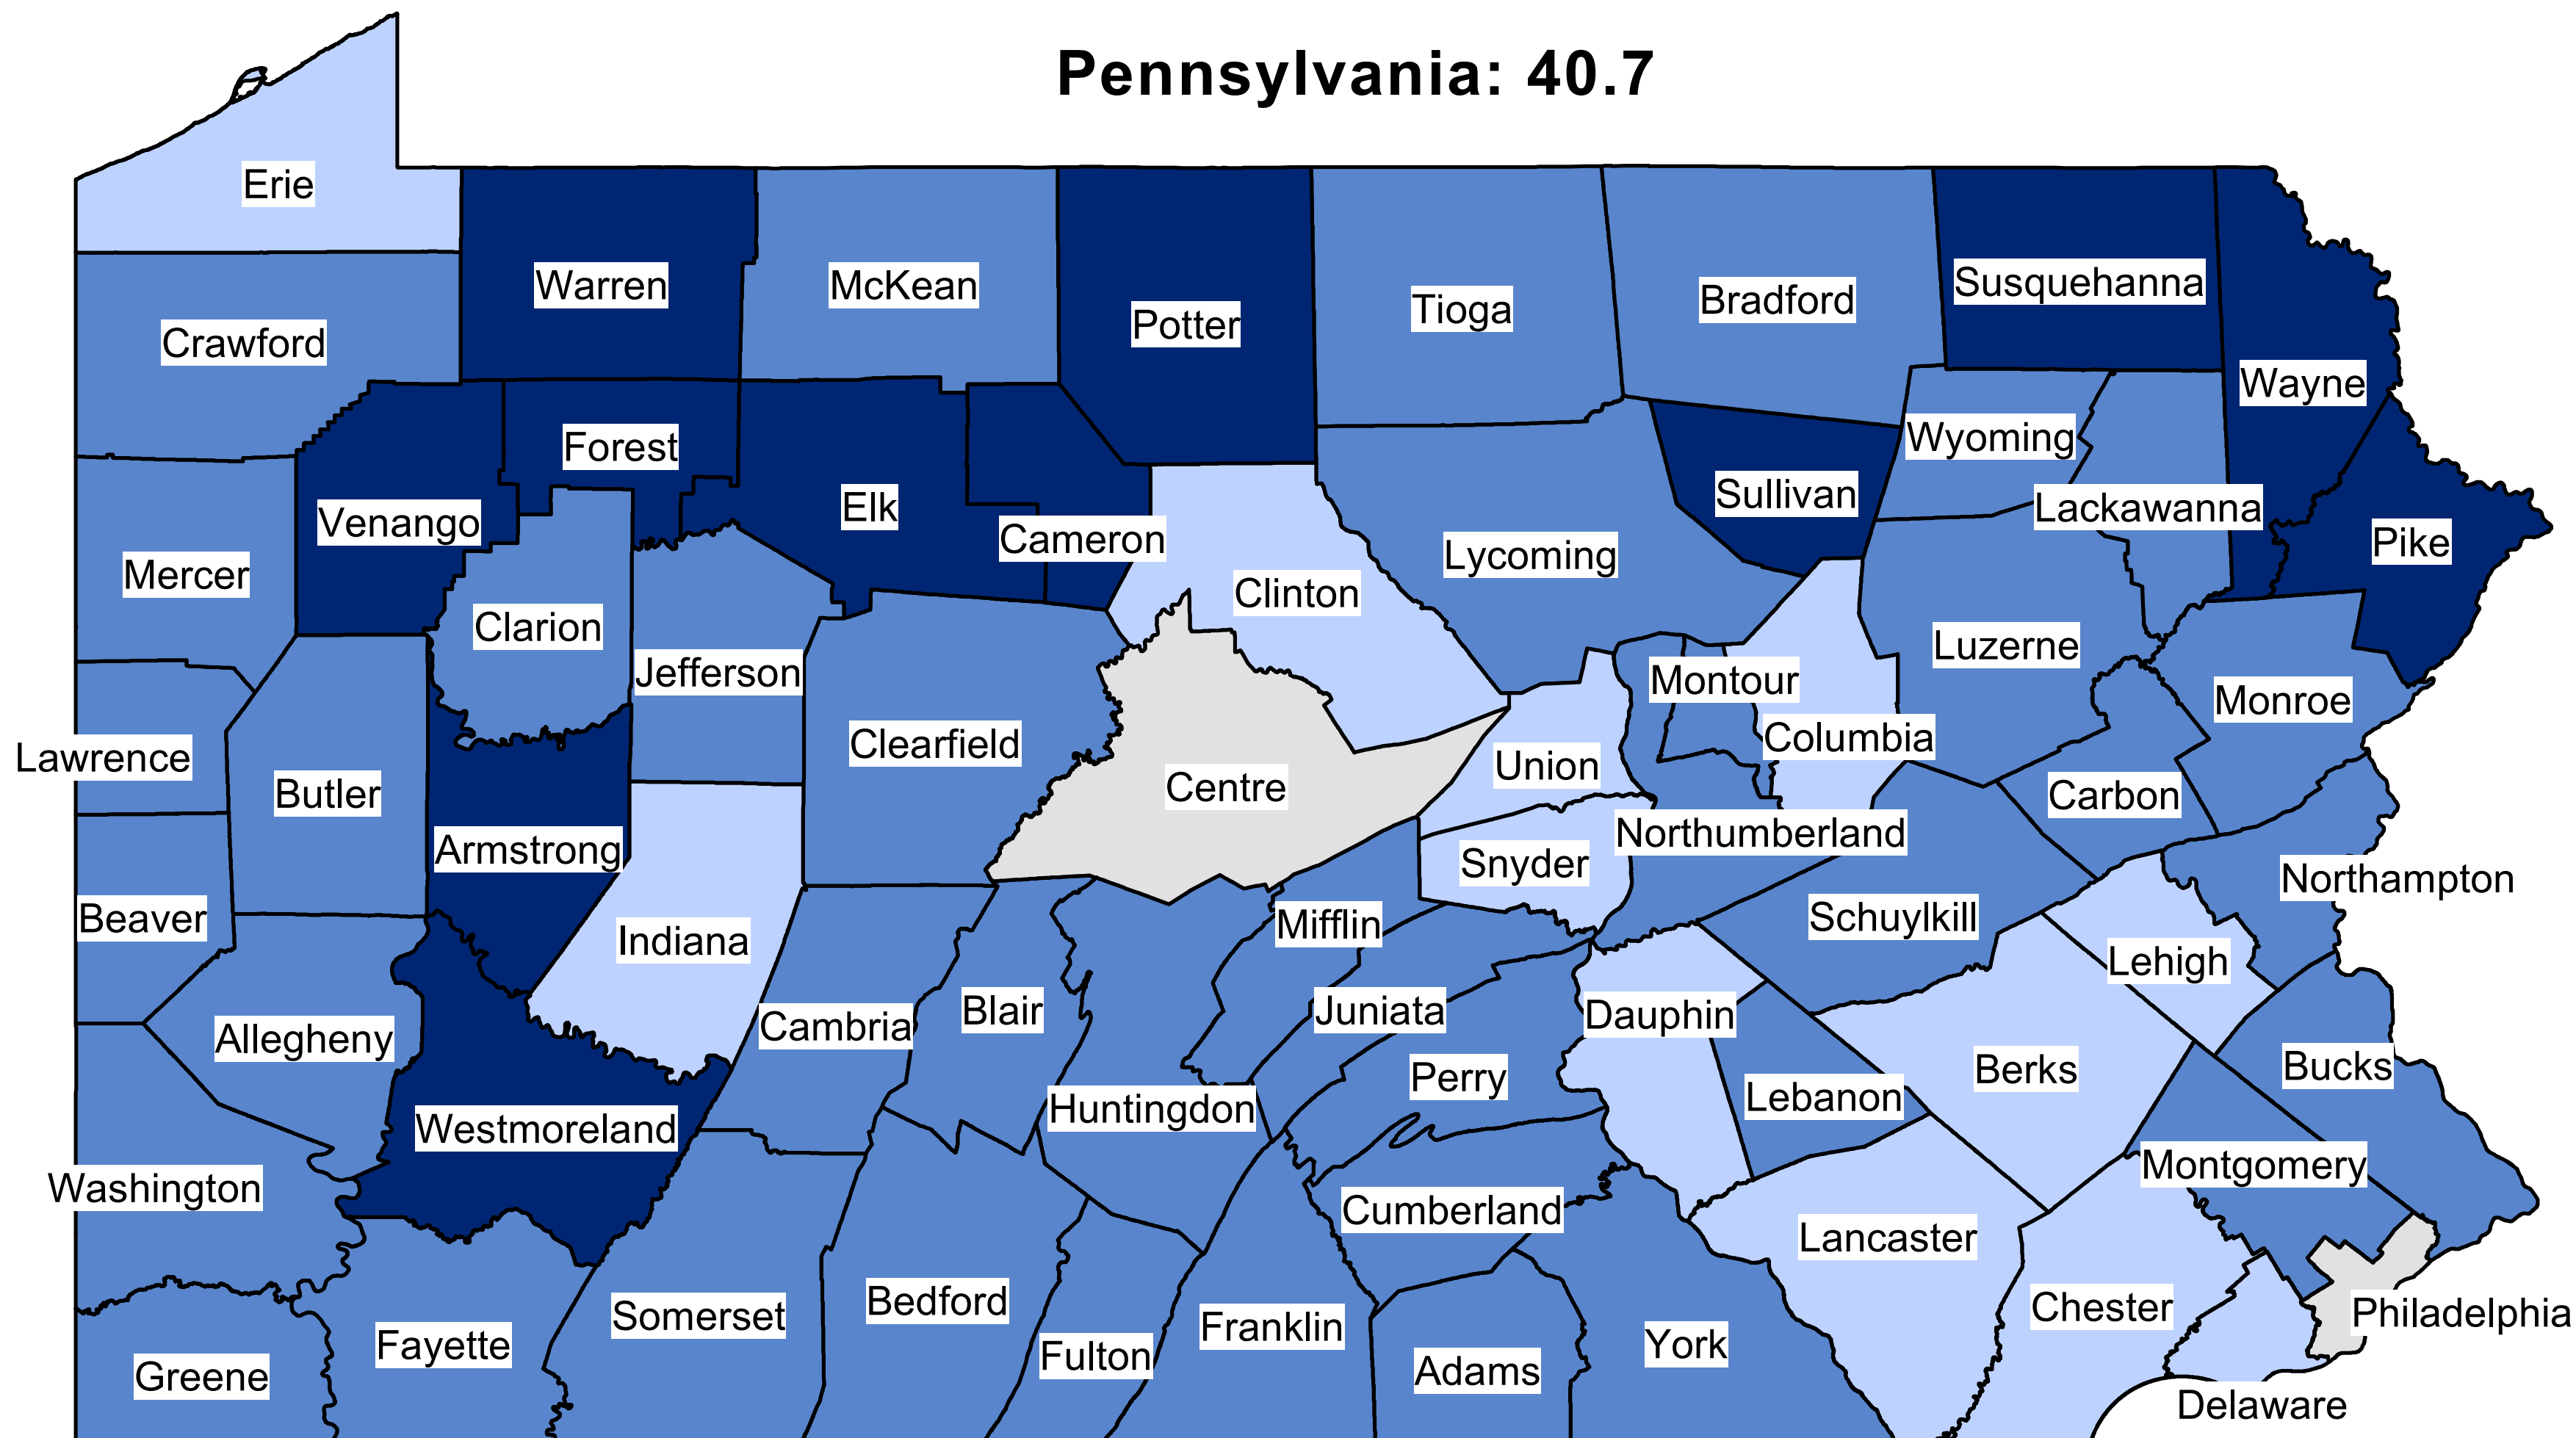

Median Age, Pennsylvania Counties: July 1, 2015

Pennsylvania: 40.7

Median Age (in Years)

Less Than 35.0 (2)
 35.0 - 40.6 (12)
 40.7 - 46.0 (41)
 Greater Than 46.0 (12)