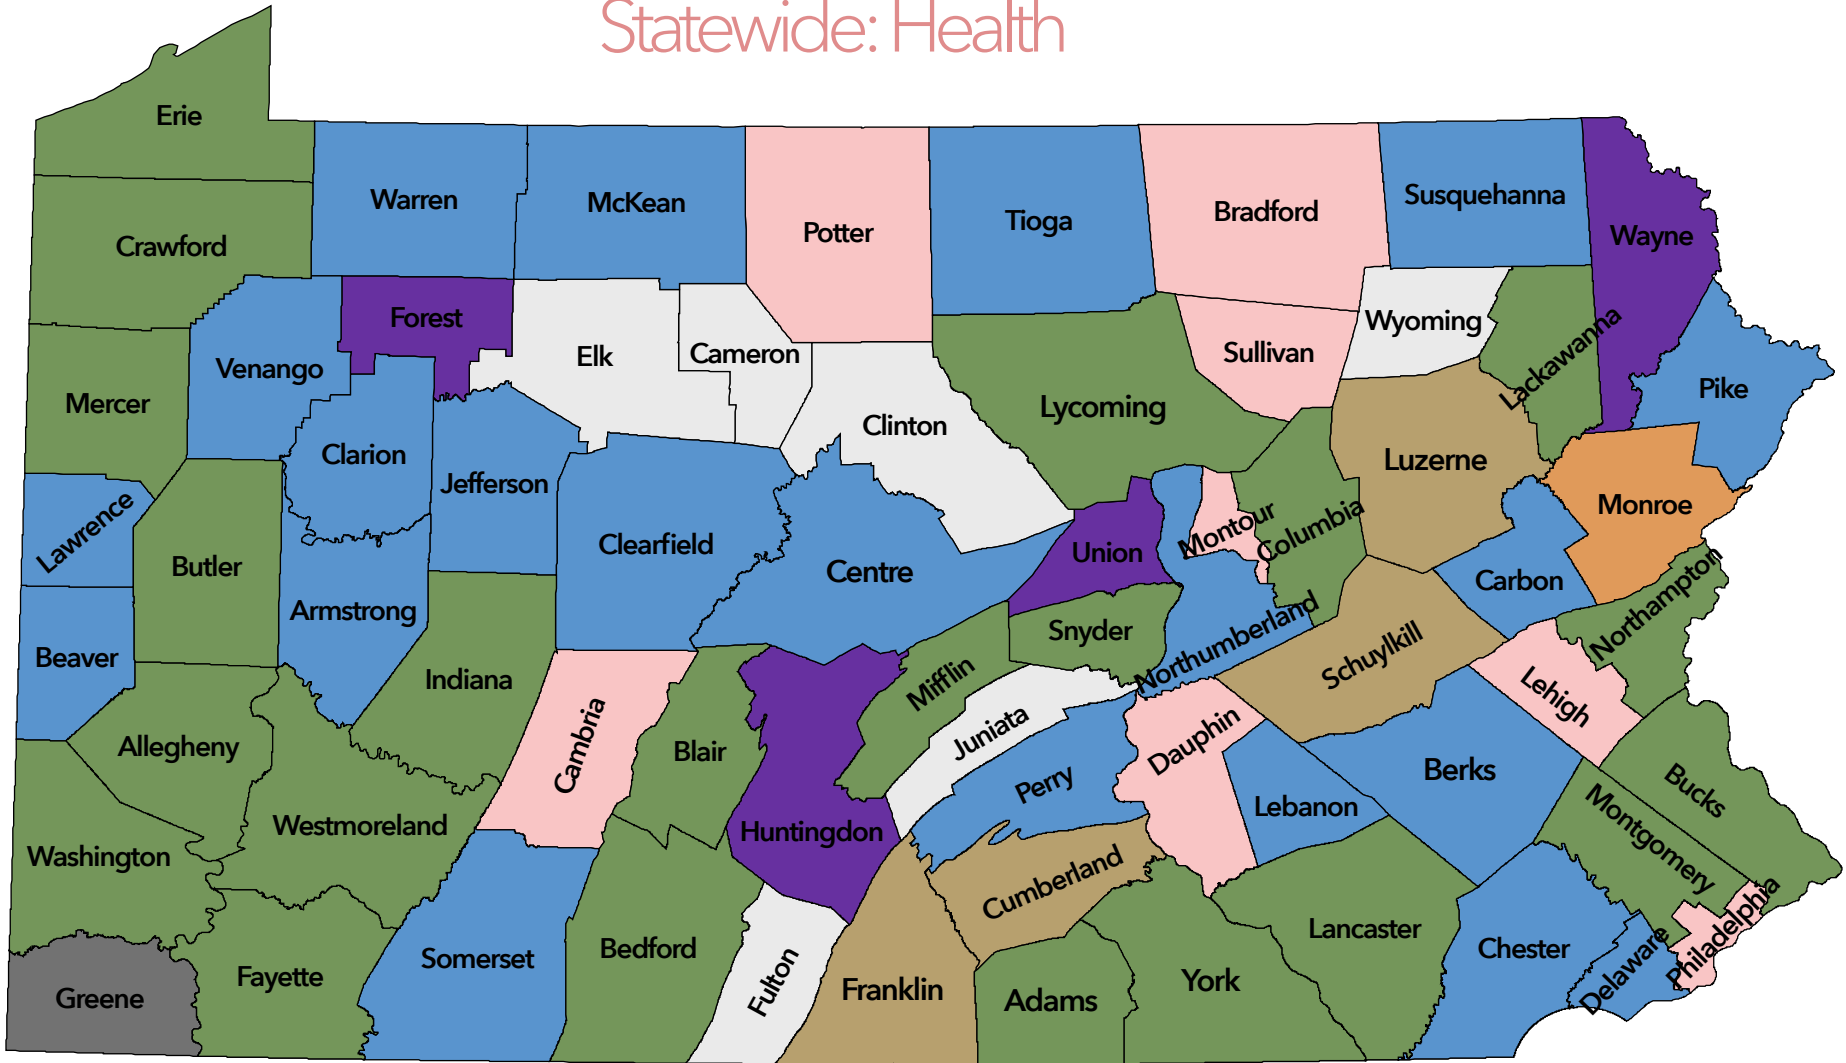

# Top Industry, Q4 2015

Statewide: Health

PennState  
Harrisburg

Pennsylvania  
State Data Center

Source: Pennsylvania Department of Labor & Industry  
Center for Workforce Information & Analysis  
Top 50 Employers by County (Q4 2015)