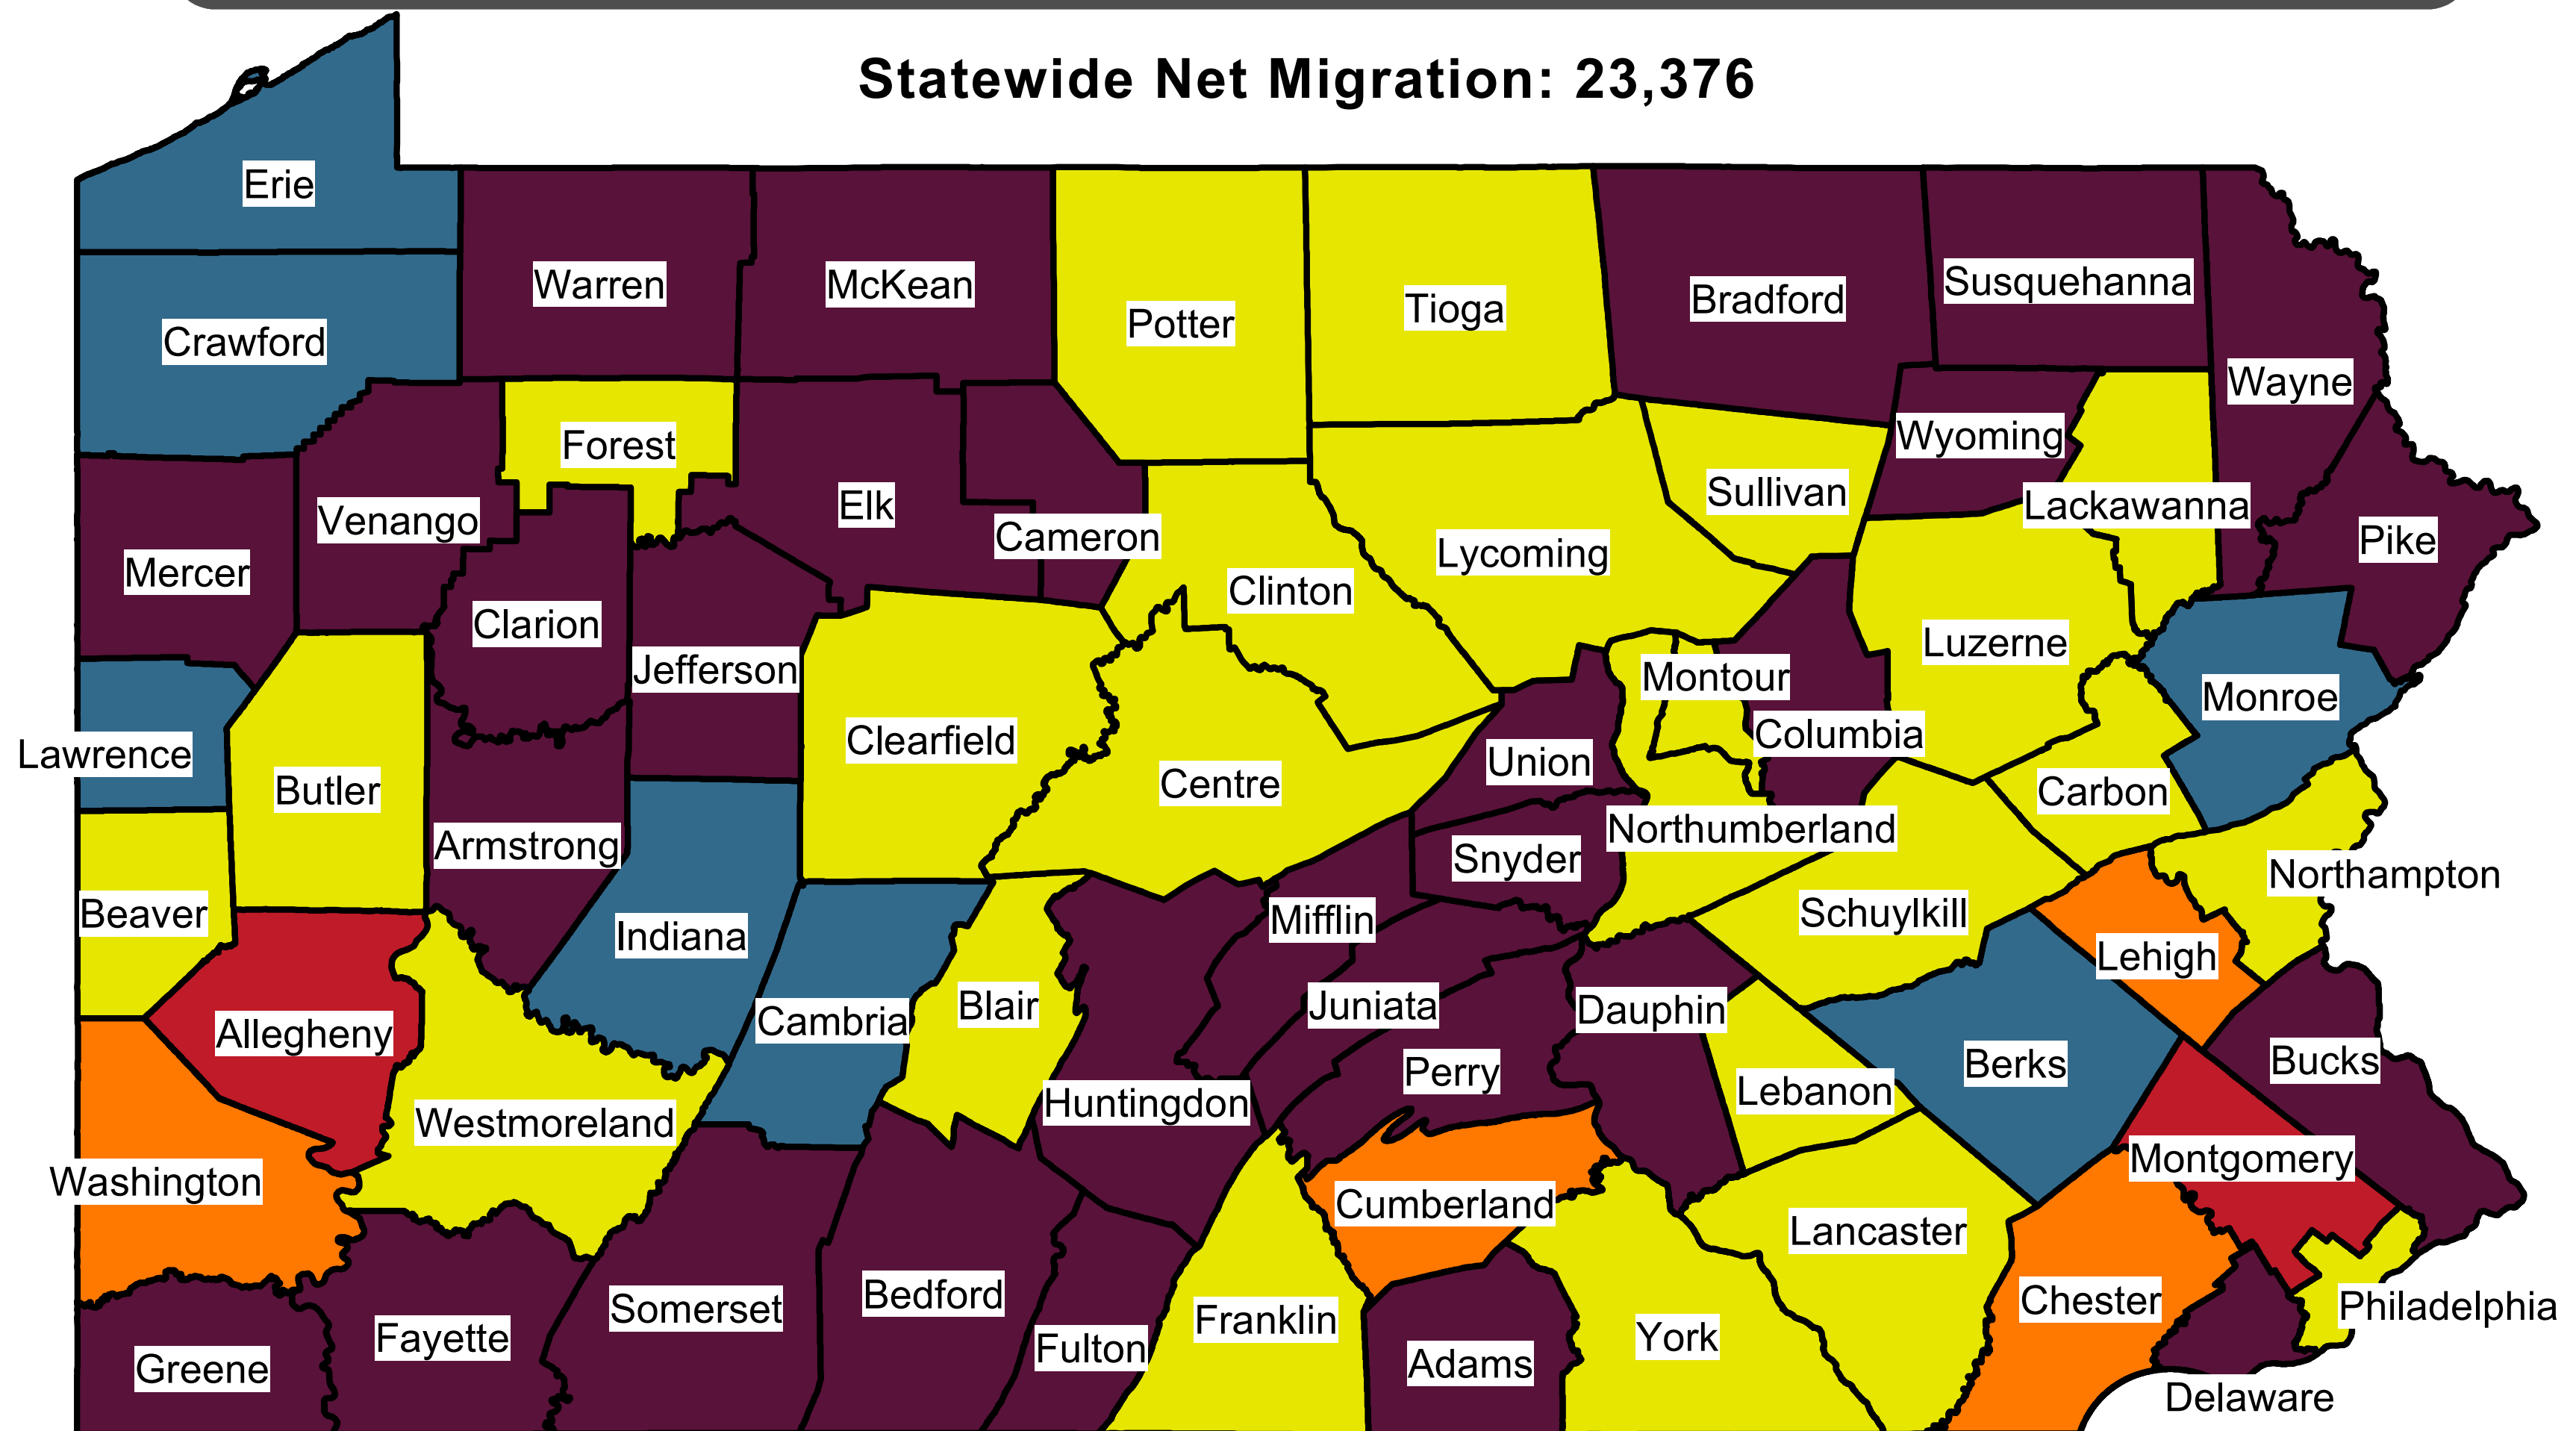

Net Migration, Pennsylvania Counties: 2010 to 2013

Net Migration = International + Domestic Migration

Pennsylvania Counties: 2013

Statewide Net Migration: 23,376

■ Less Than -1,000
 ■ -999 and 0
 ■ 1 to 1,999
 ■ 2,000 to 4,999
 ■ Greater Than 5,000