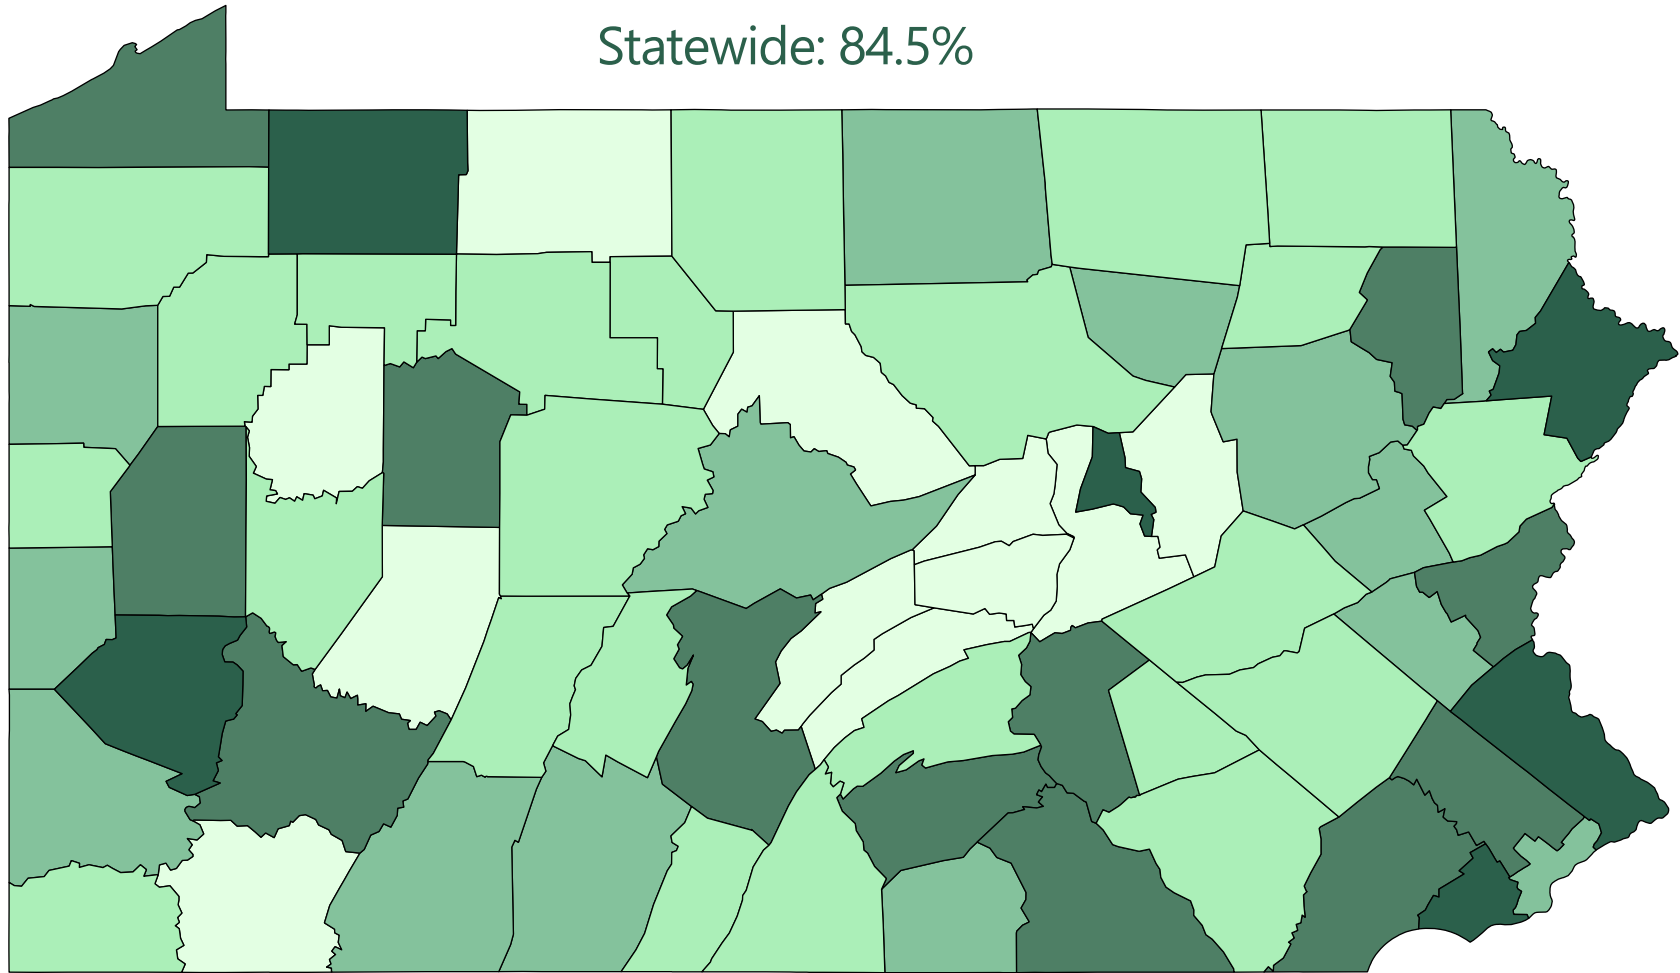

Percent of Eligible Voters Registered

Eligible Voters = Total Population - Prison Population

Statewide: 84.5%

Under 75.0% 75.0% to 79.9% 80.0% to 84.9% 85.0% to 90.0% Over 90.0%

PennState
Harrisburg

Pennsylvania
State Data Center