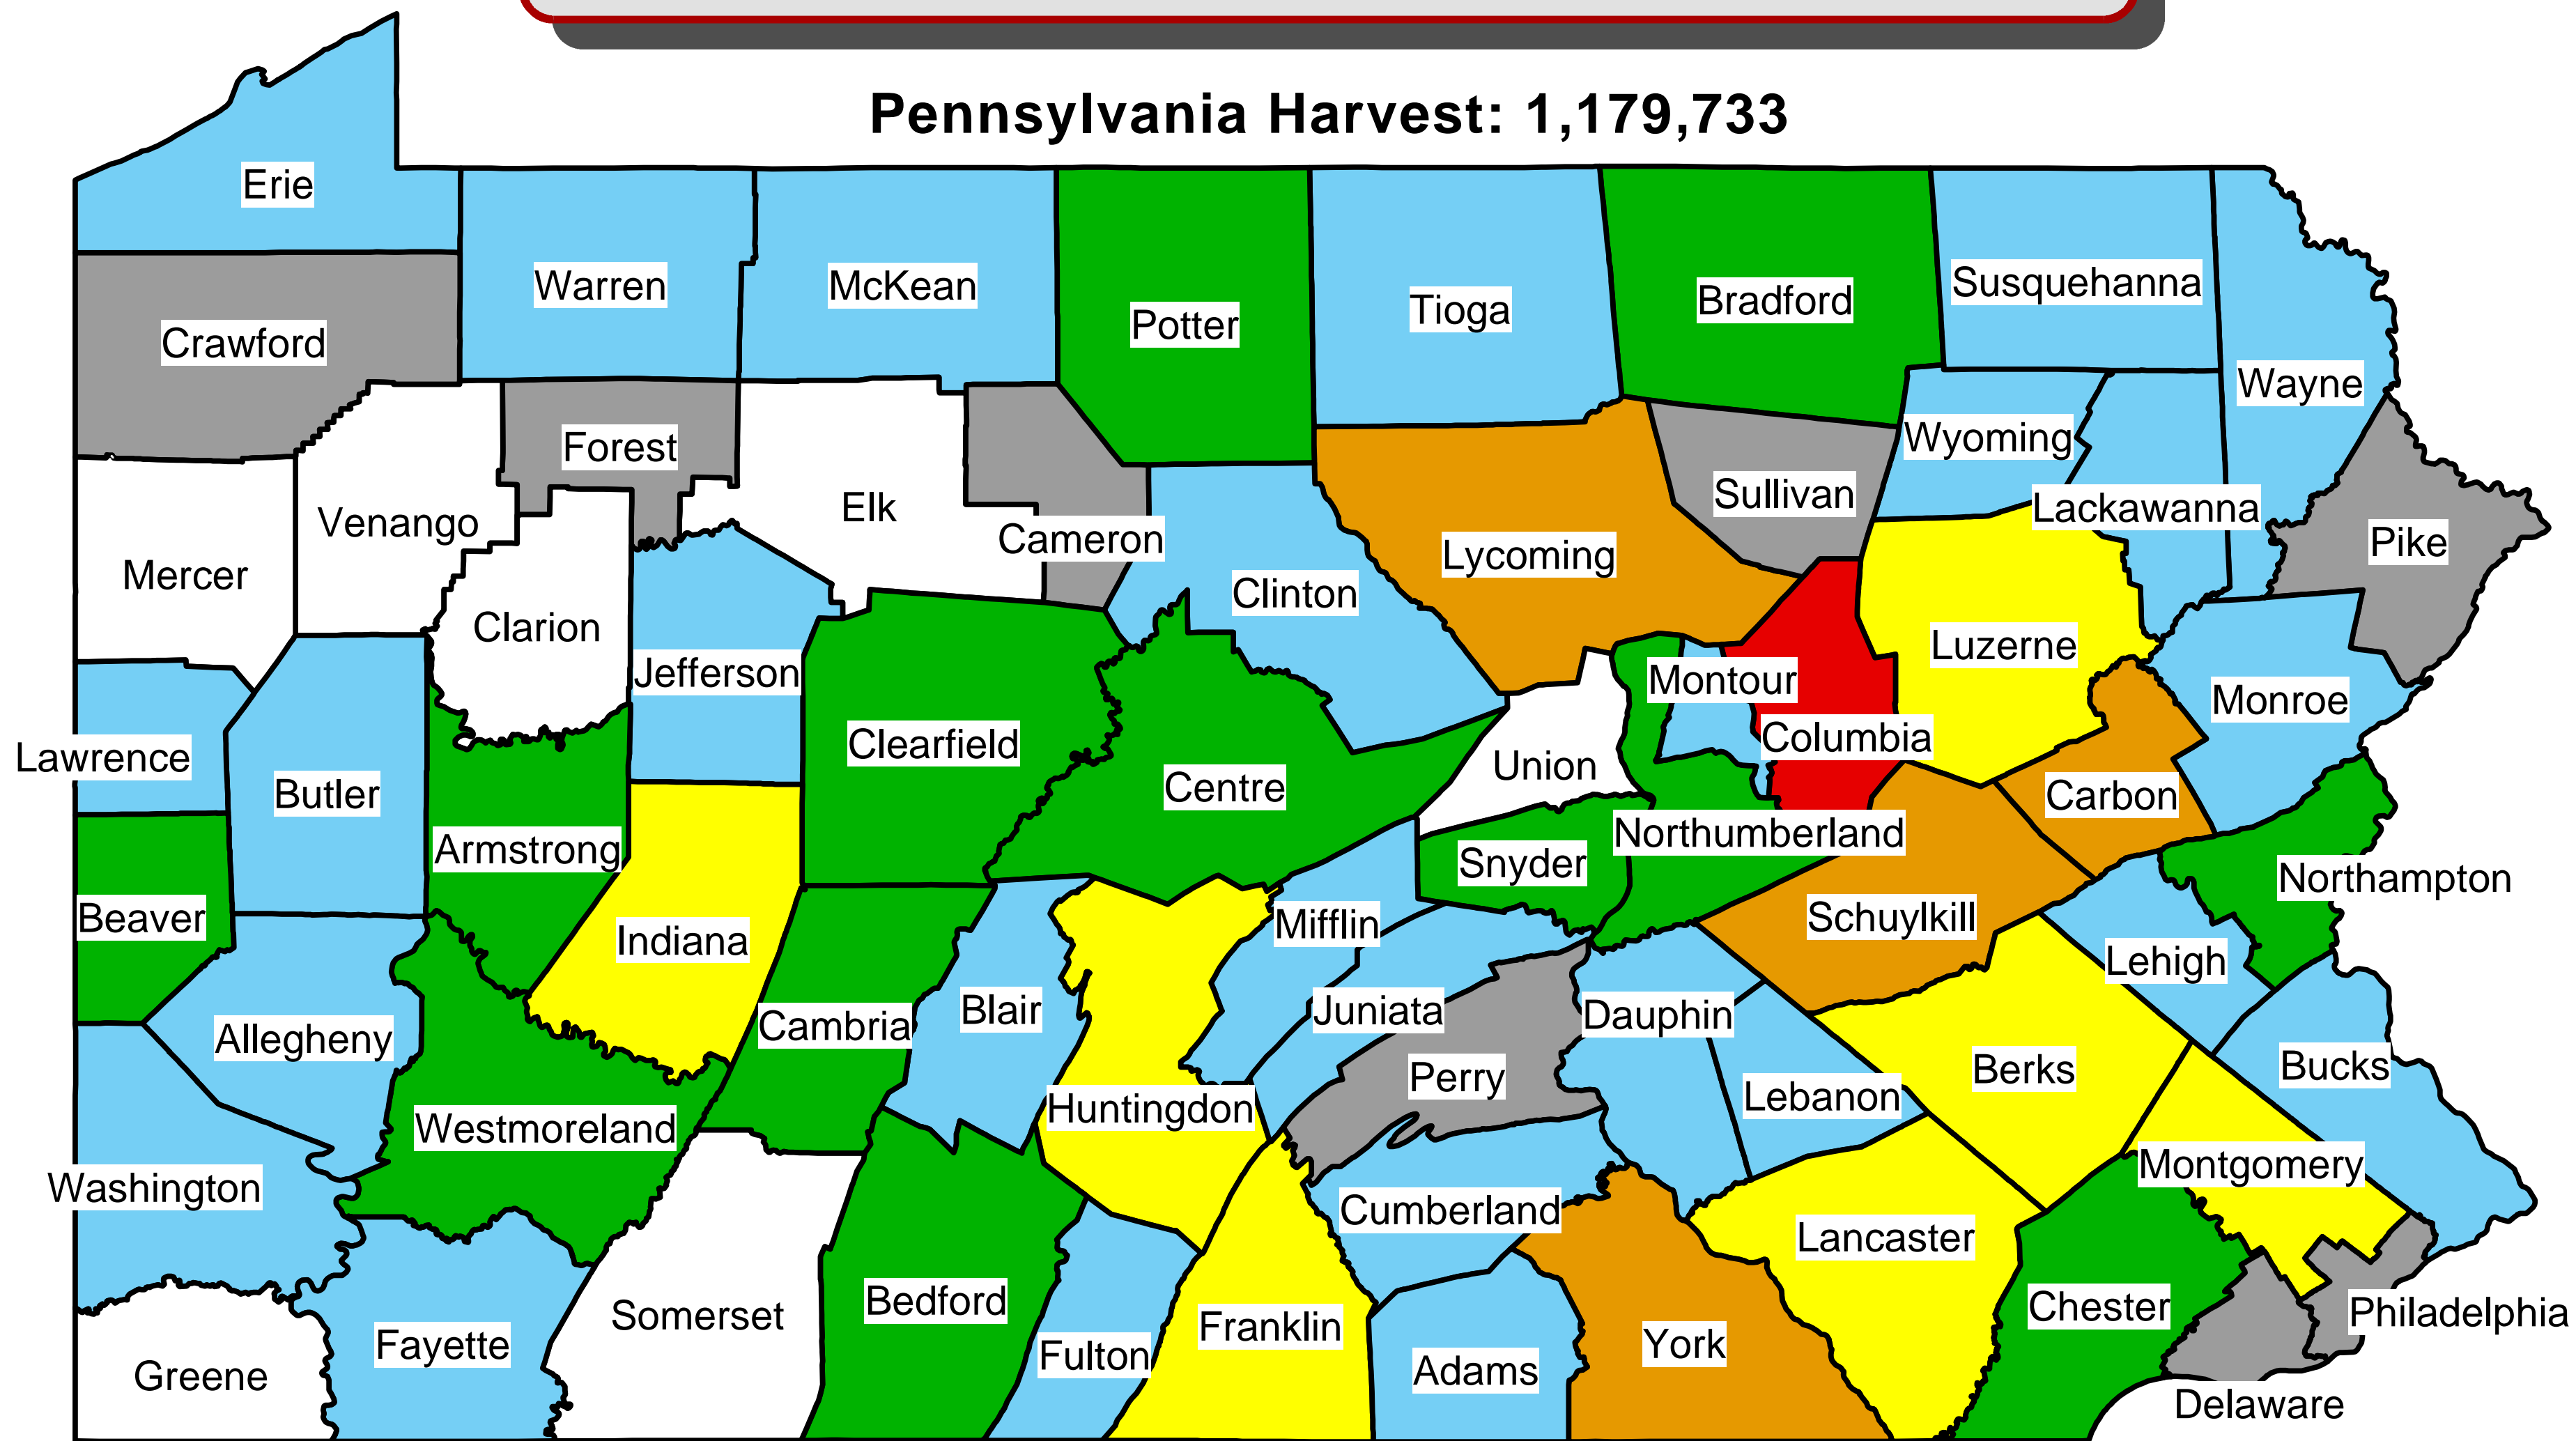

Christmas Trees Harvested in 2007

Pennsylvania Counties: 2007

Pennsylvania Harvest: 1,179,733

Number of Christmas Trees Harvested