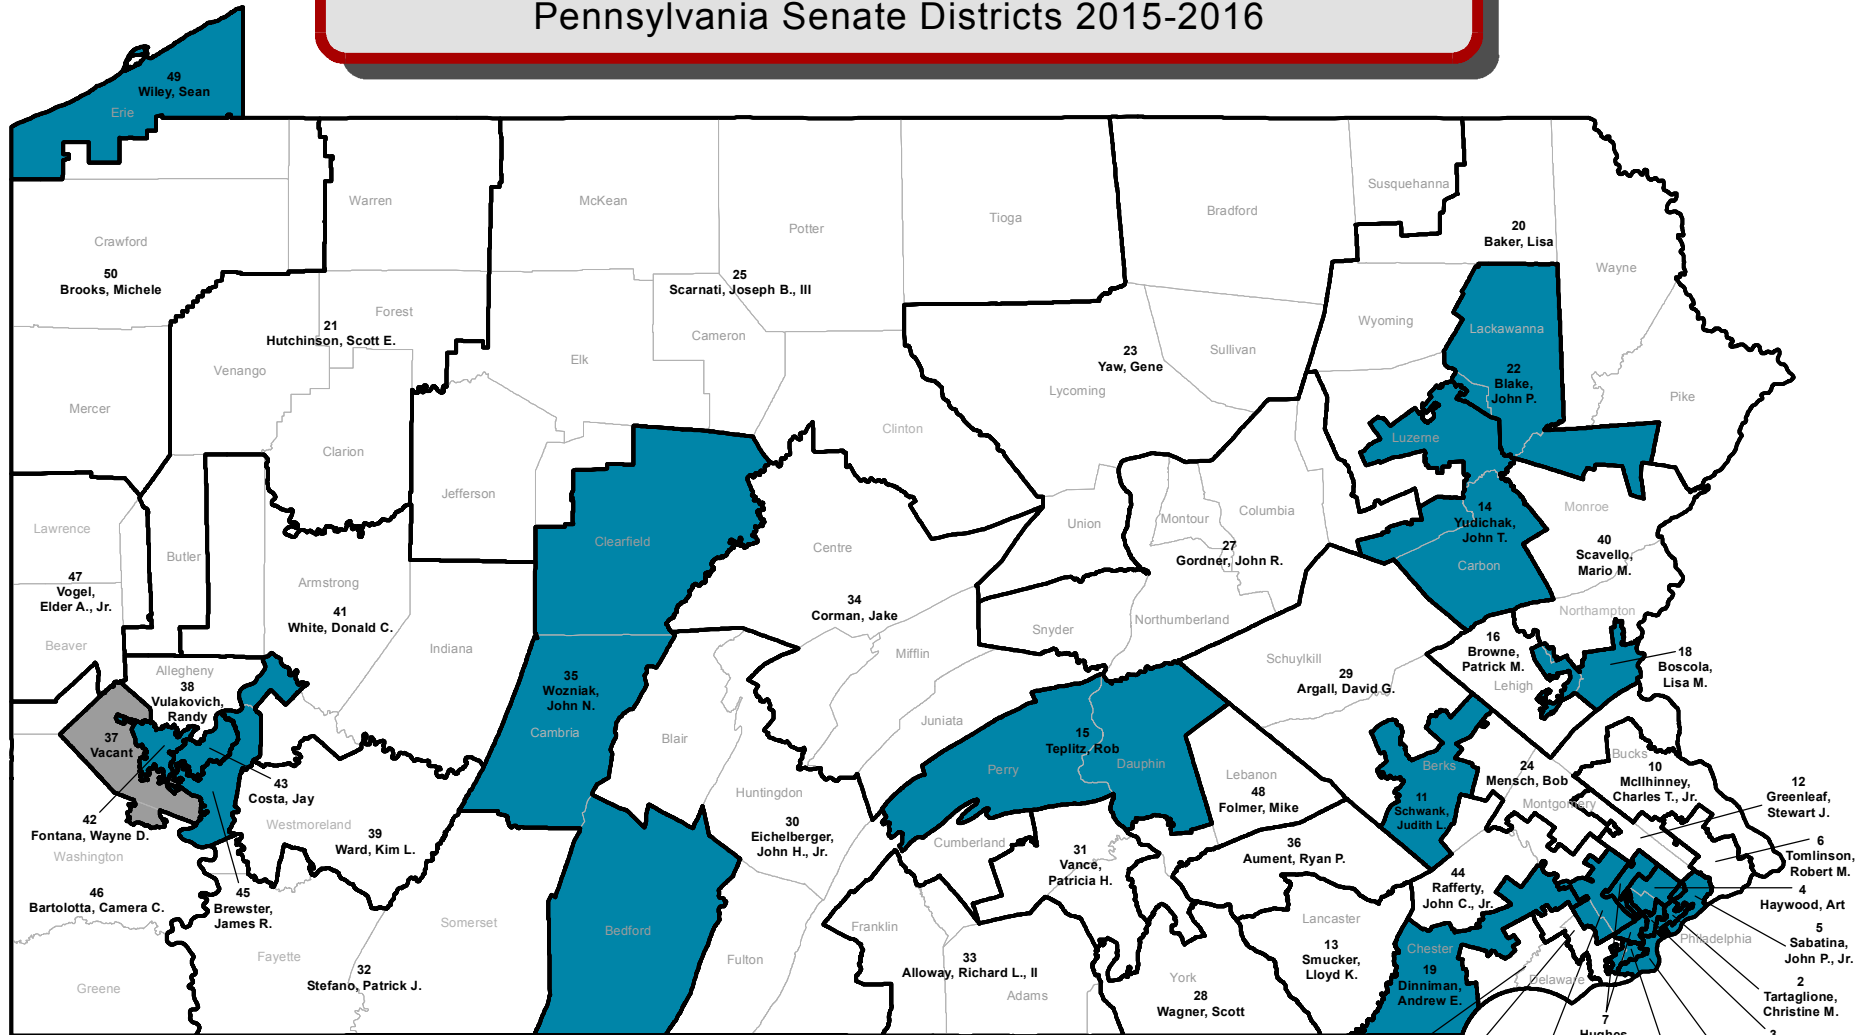

# Pennsylvania State Senate Districts

Pennsylvania Senate Districts 2015-2016

## Boundary

- County
- Legislative District

## Political Party

- Democrat (19)
- Vacant (1)
- Republican (30)