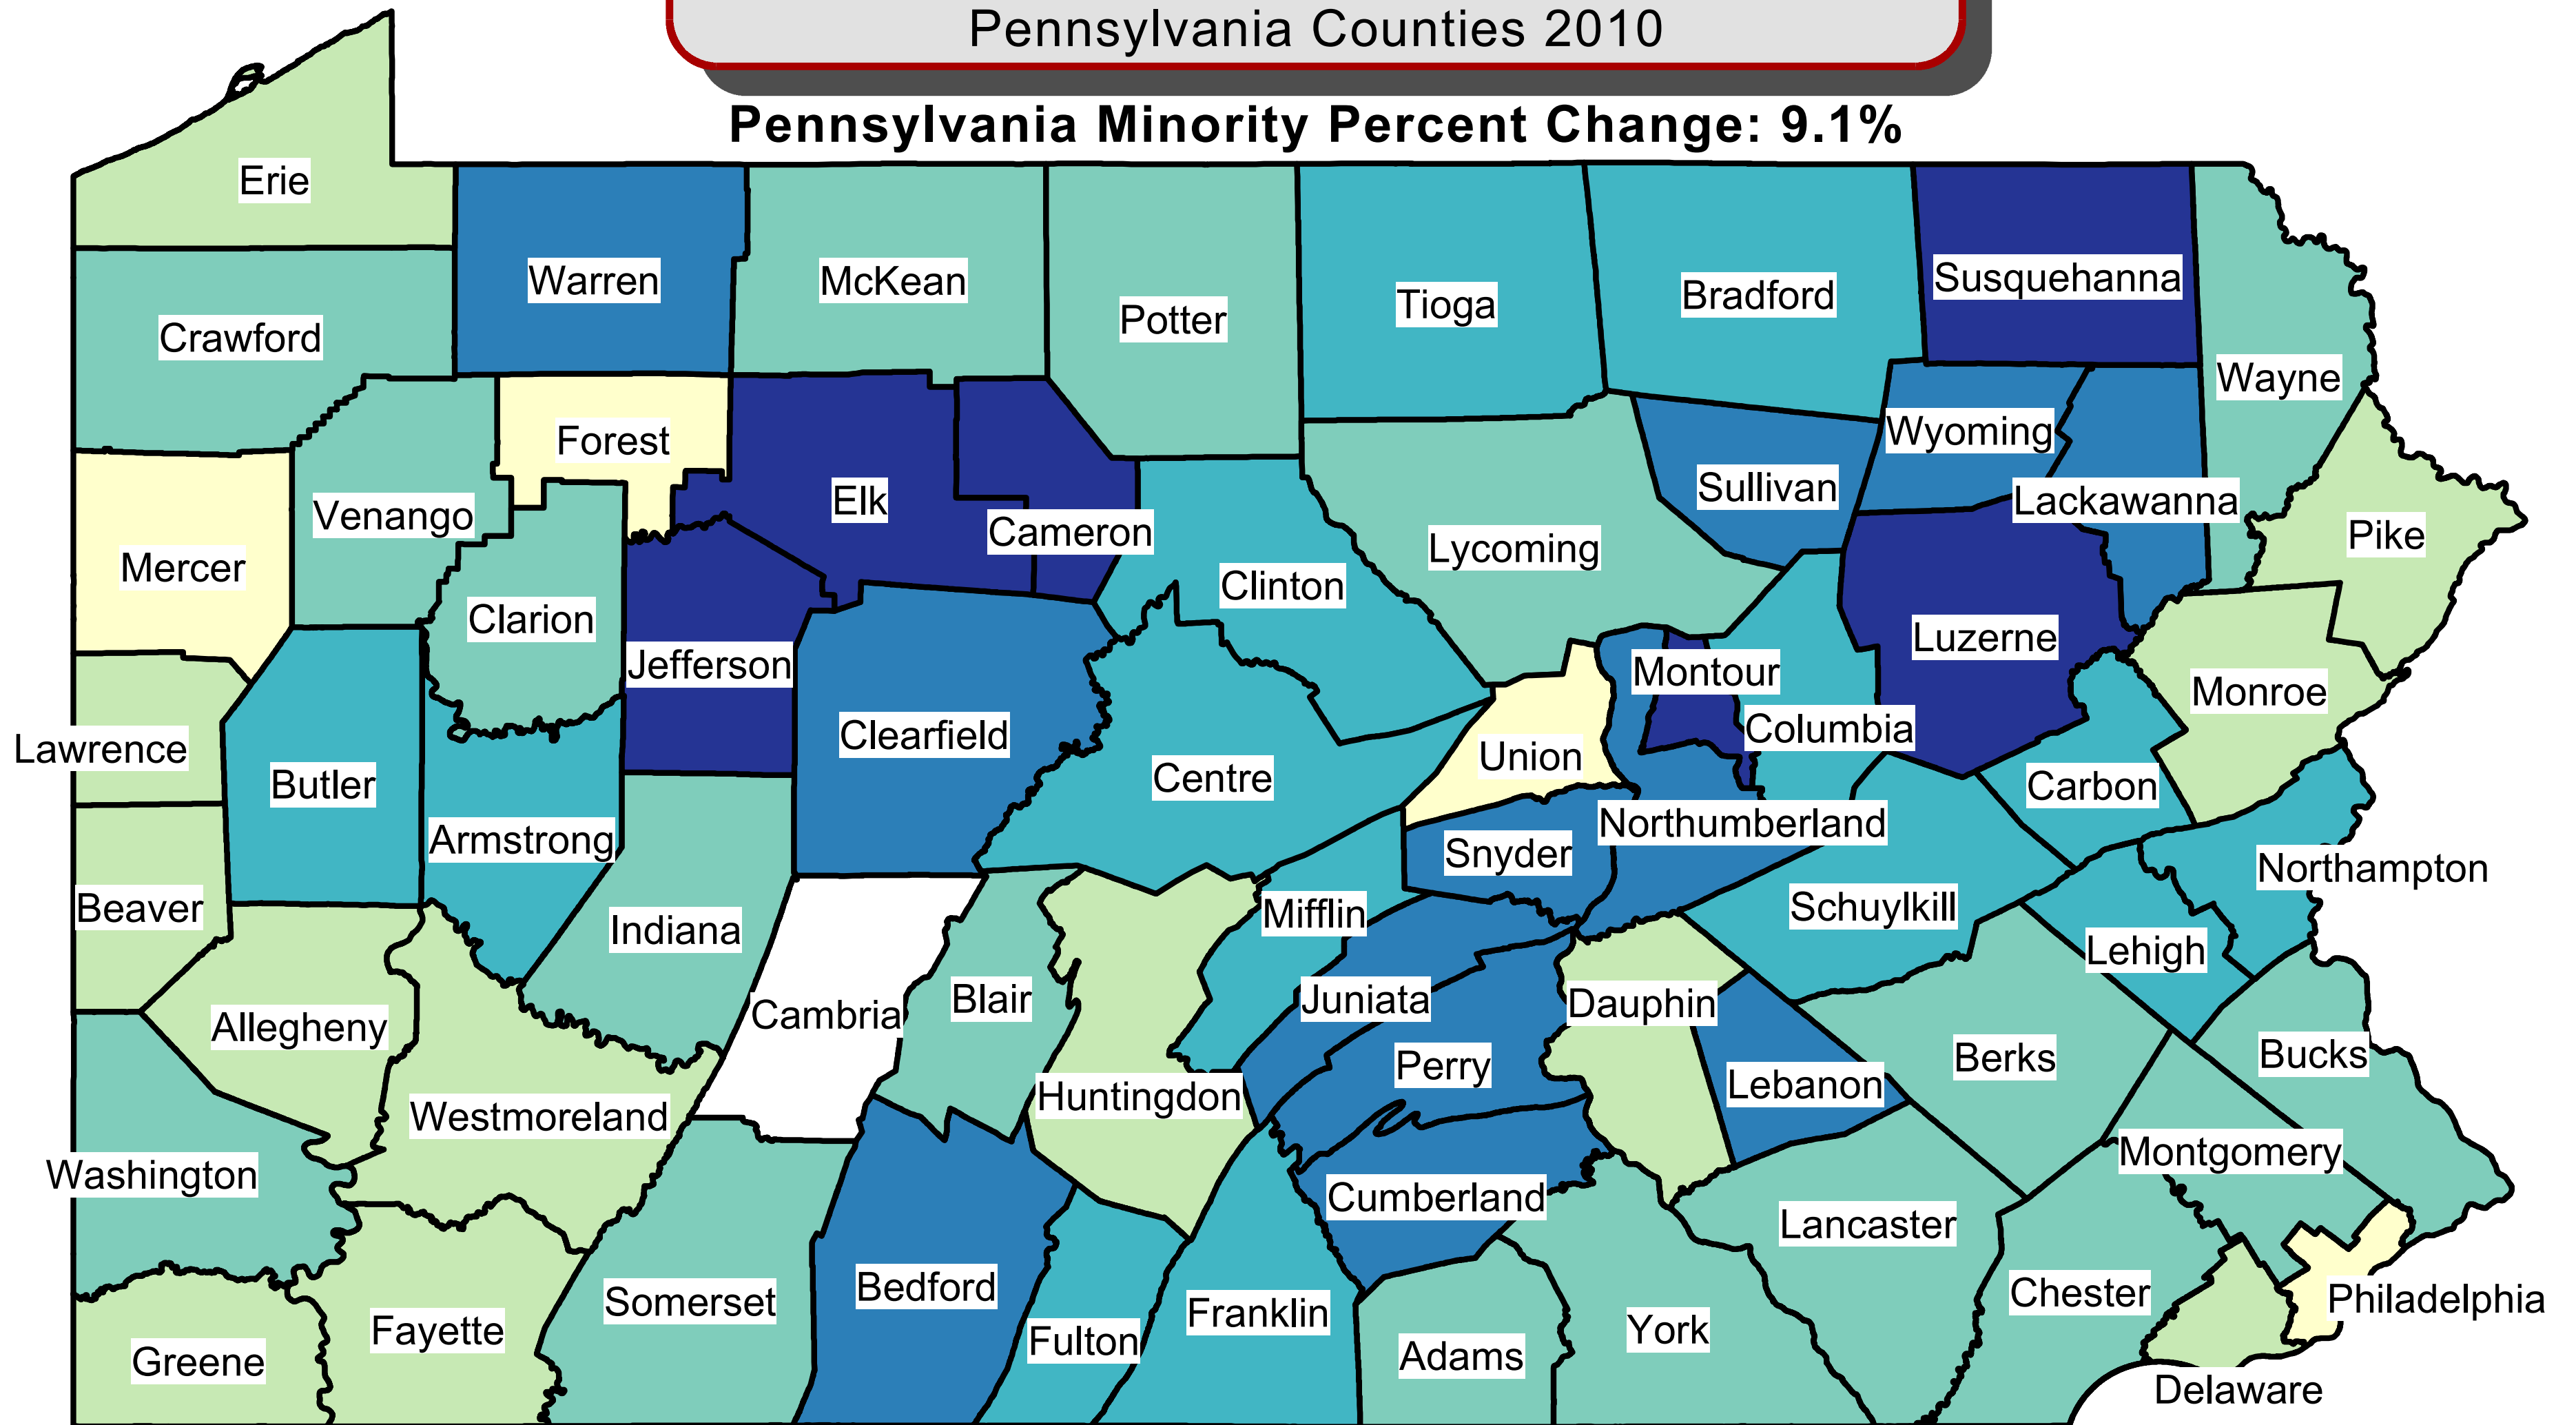

Minority Estimated Population Percent Change

April 1, 2010 Estimates Base to July 1, 2014
 Pennsylvania Counties 2010

Pennsylvania Minority Percent Change: 9.1%

Percent Change