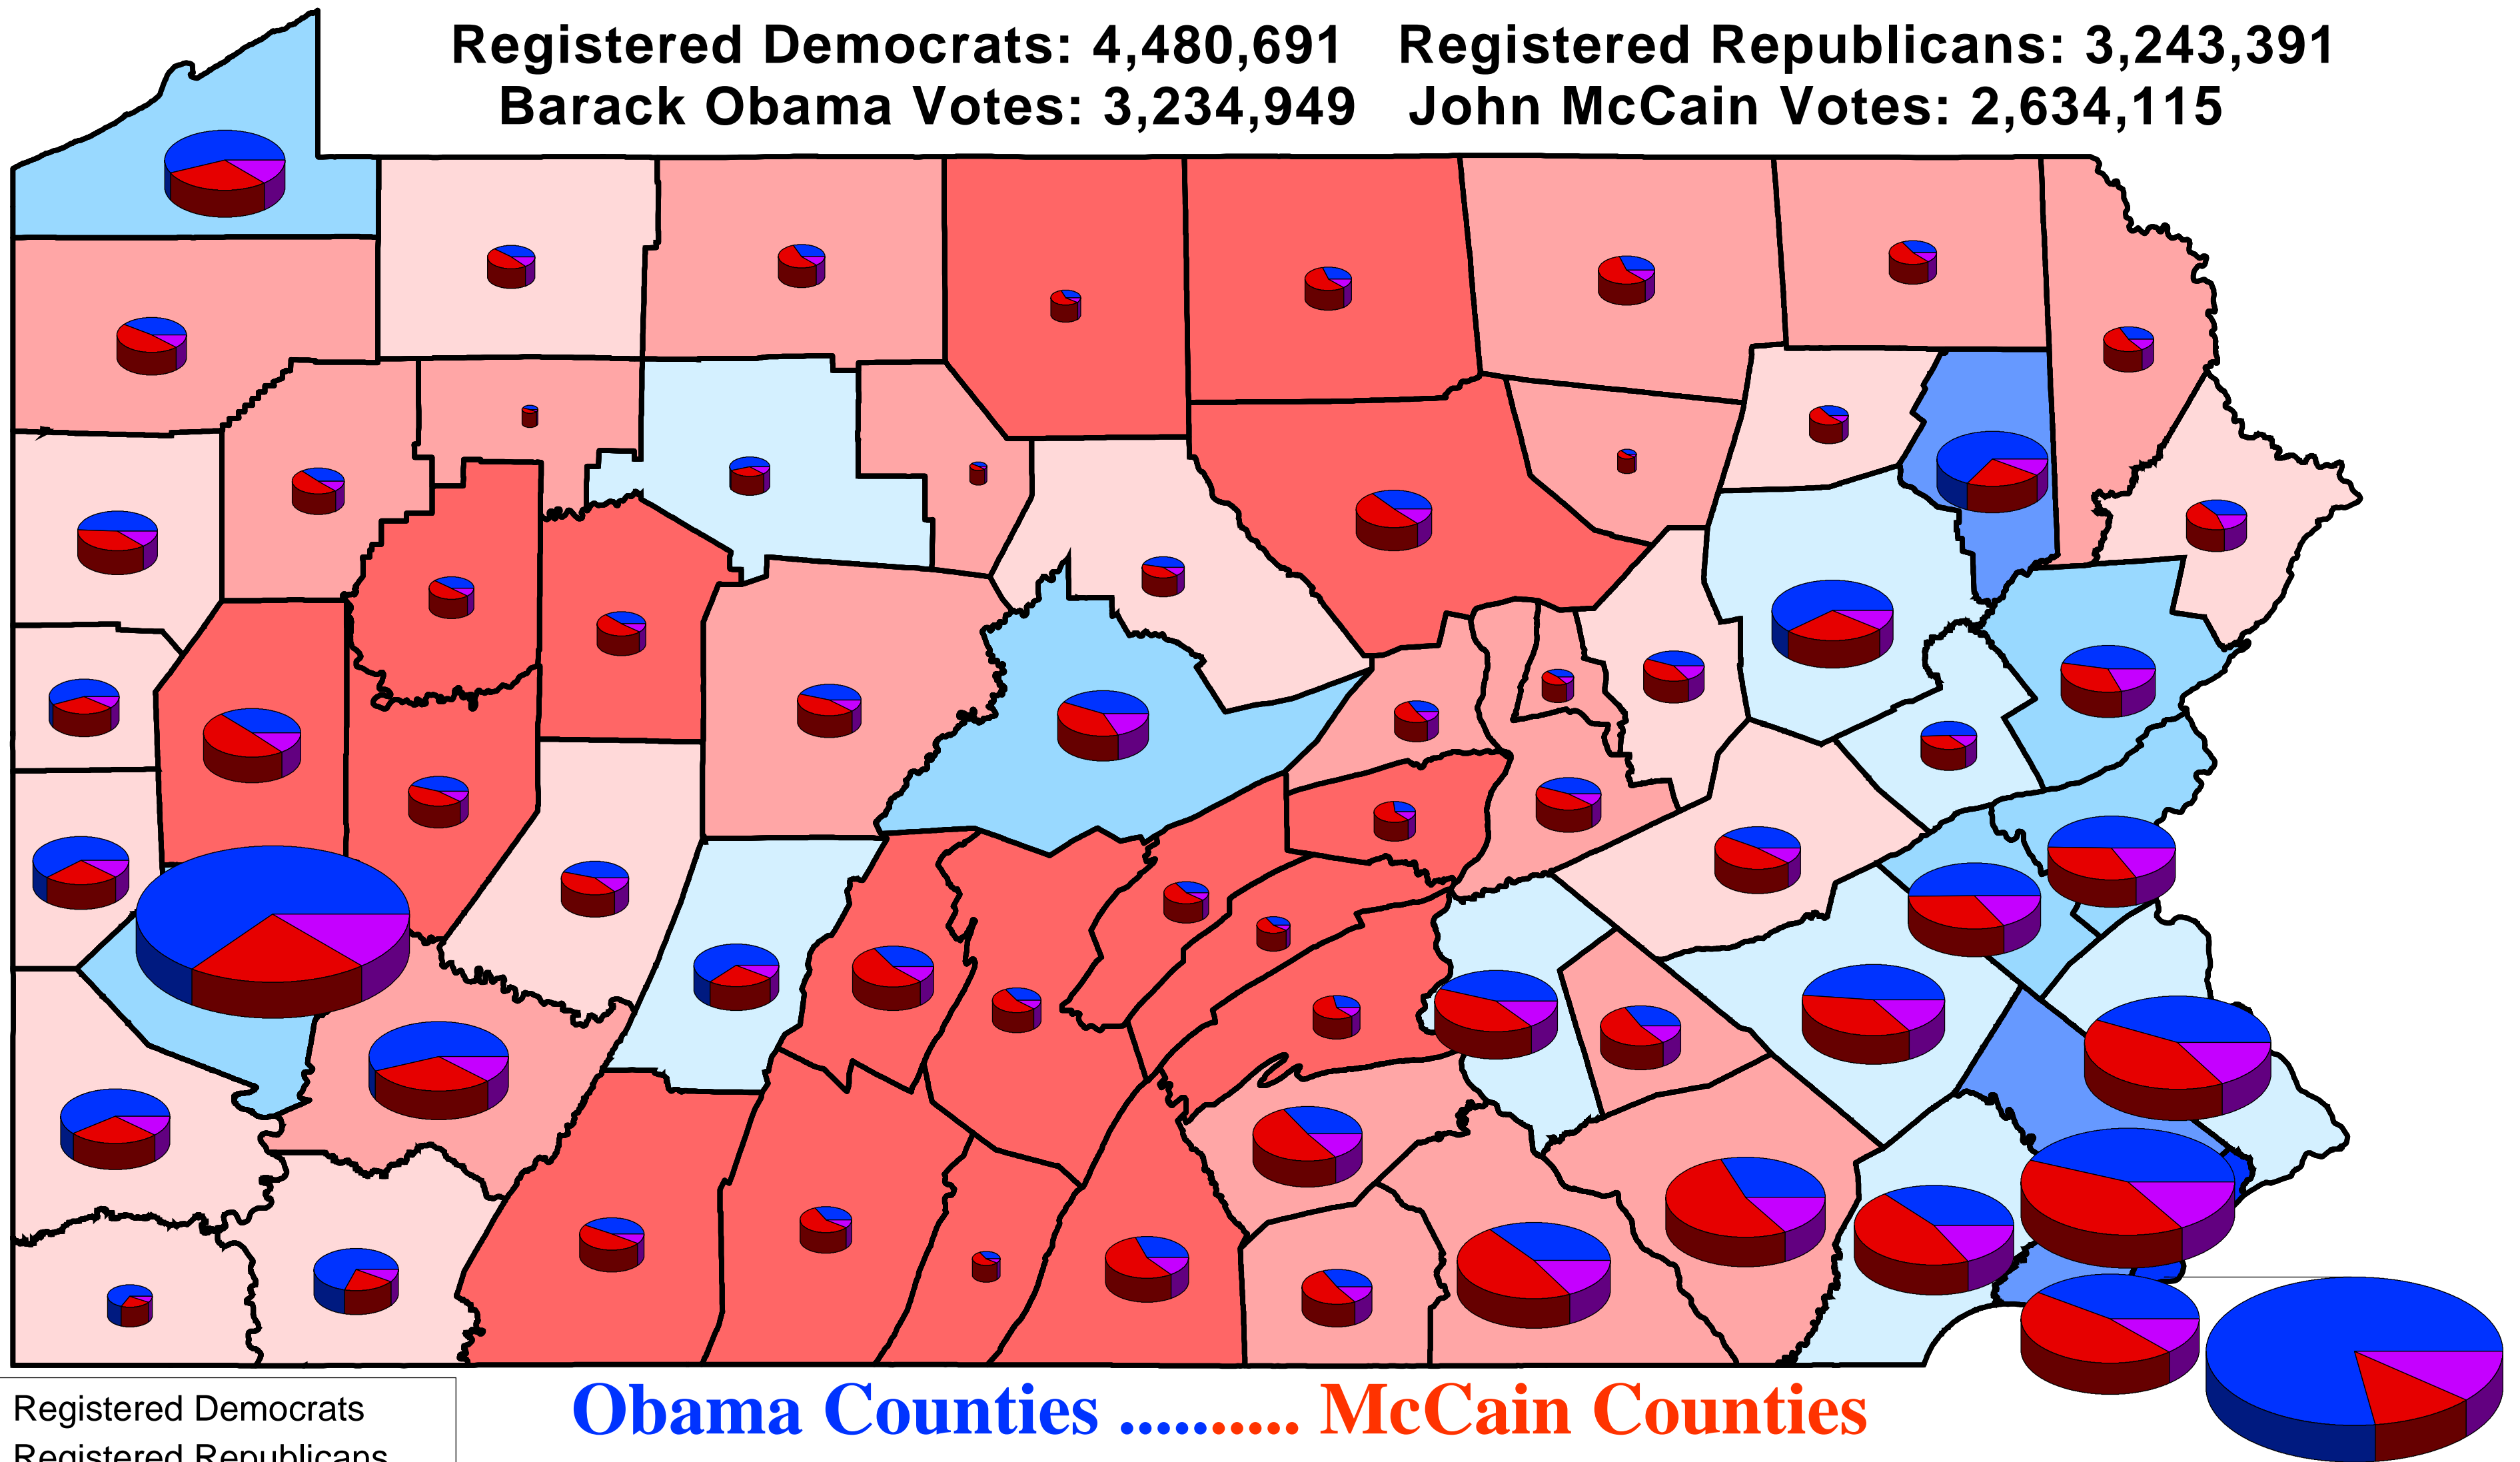

Presidential Percent Margin of Votes & Registered Voters

Voter Registration & Unofficial Election Result Data, November 2008, PA Counties (As of 12/3/08)

Registered Democrats: 4,480,691 Registered Republicans: 3,243,391
 Barack Obama Votes: 3,234,949 John McCain Votes: 2,634,115

■ Registered Democrats
■ Registered Republicans
■ Other Party or No Affiliation

Obama Counties McCain Counties

Obama Pennsylvania Margin: 10.1%

■ > 50% (1)
 ■ 20.1 - 50% (3)
 ■ 10.1 - 20% (6)
 ■ .1 - 10% (8)
 ■ .1 - 10% (13)
 ■ 10.1 - 20% (19)
 ■ 20.1 - 50% (17)
 ■ > 50% (0)