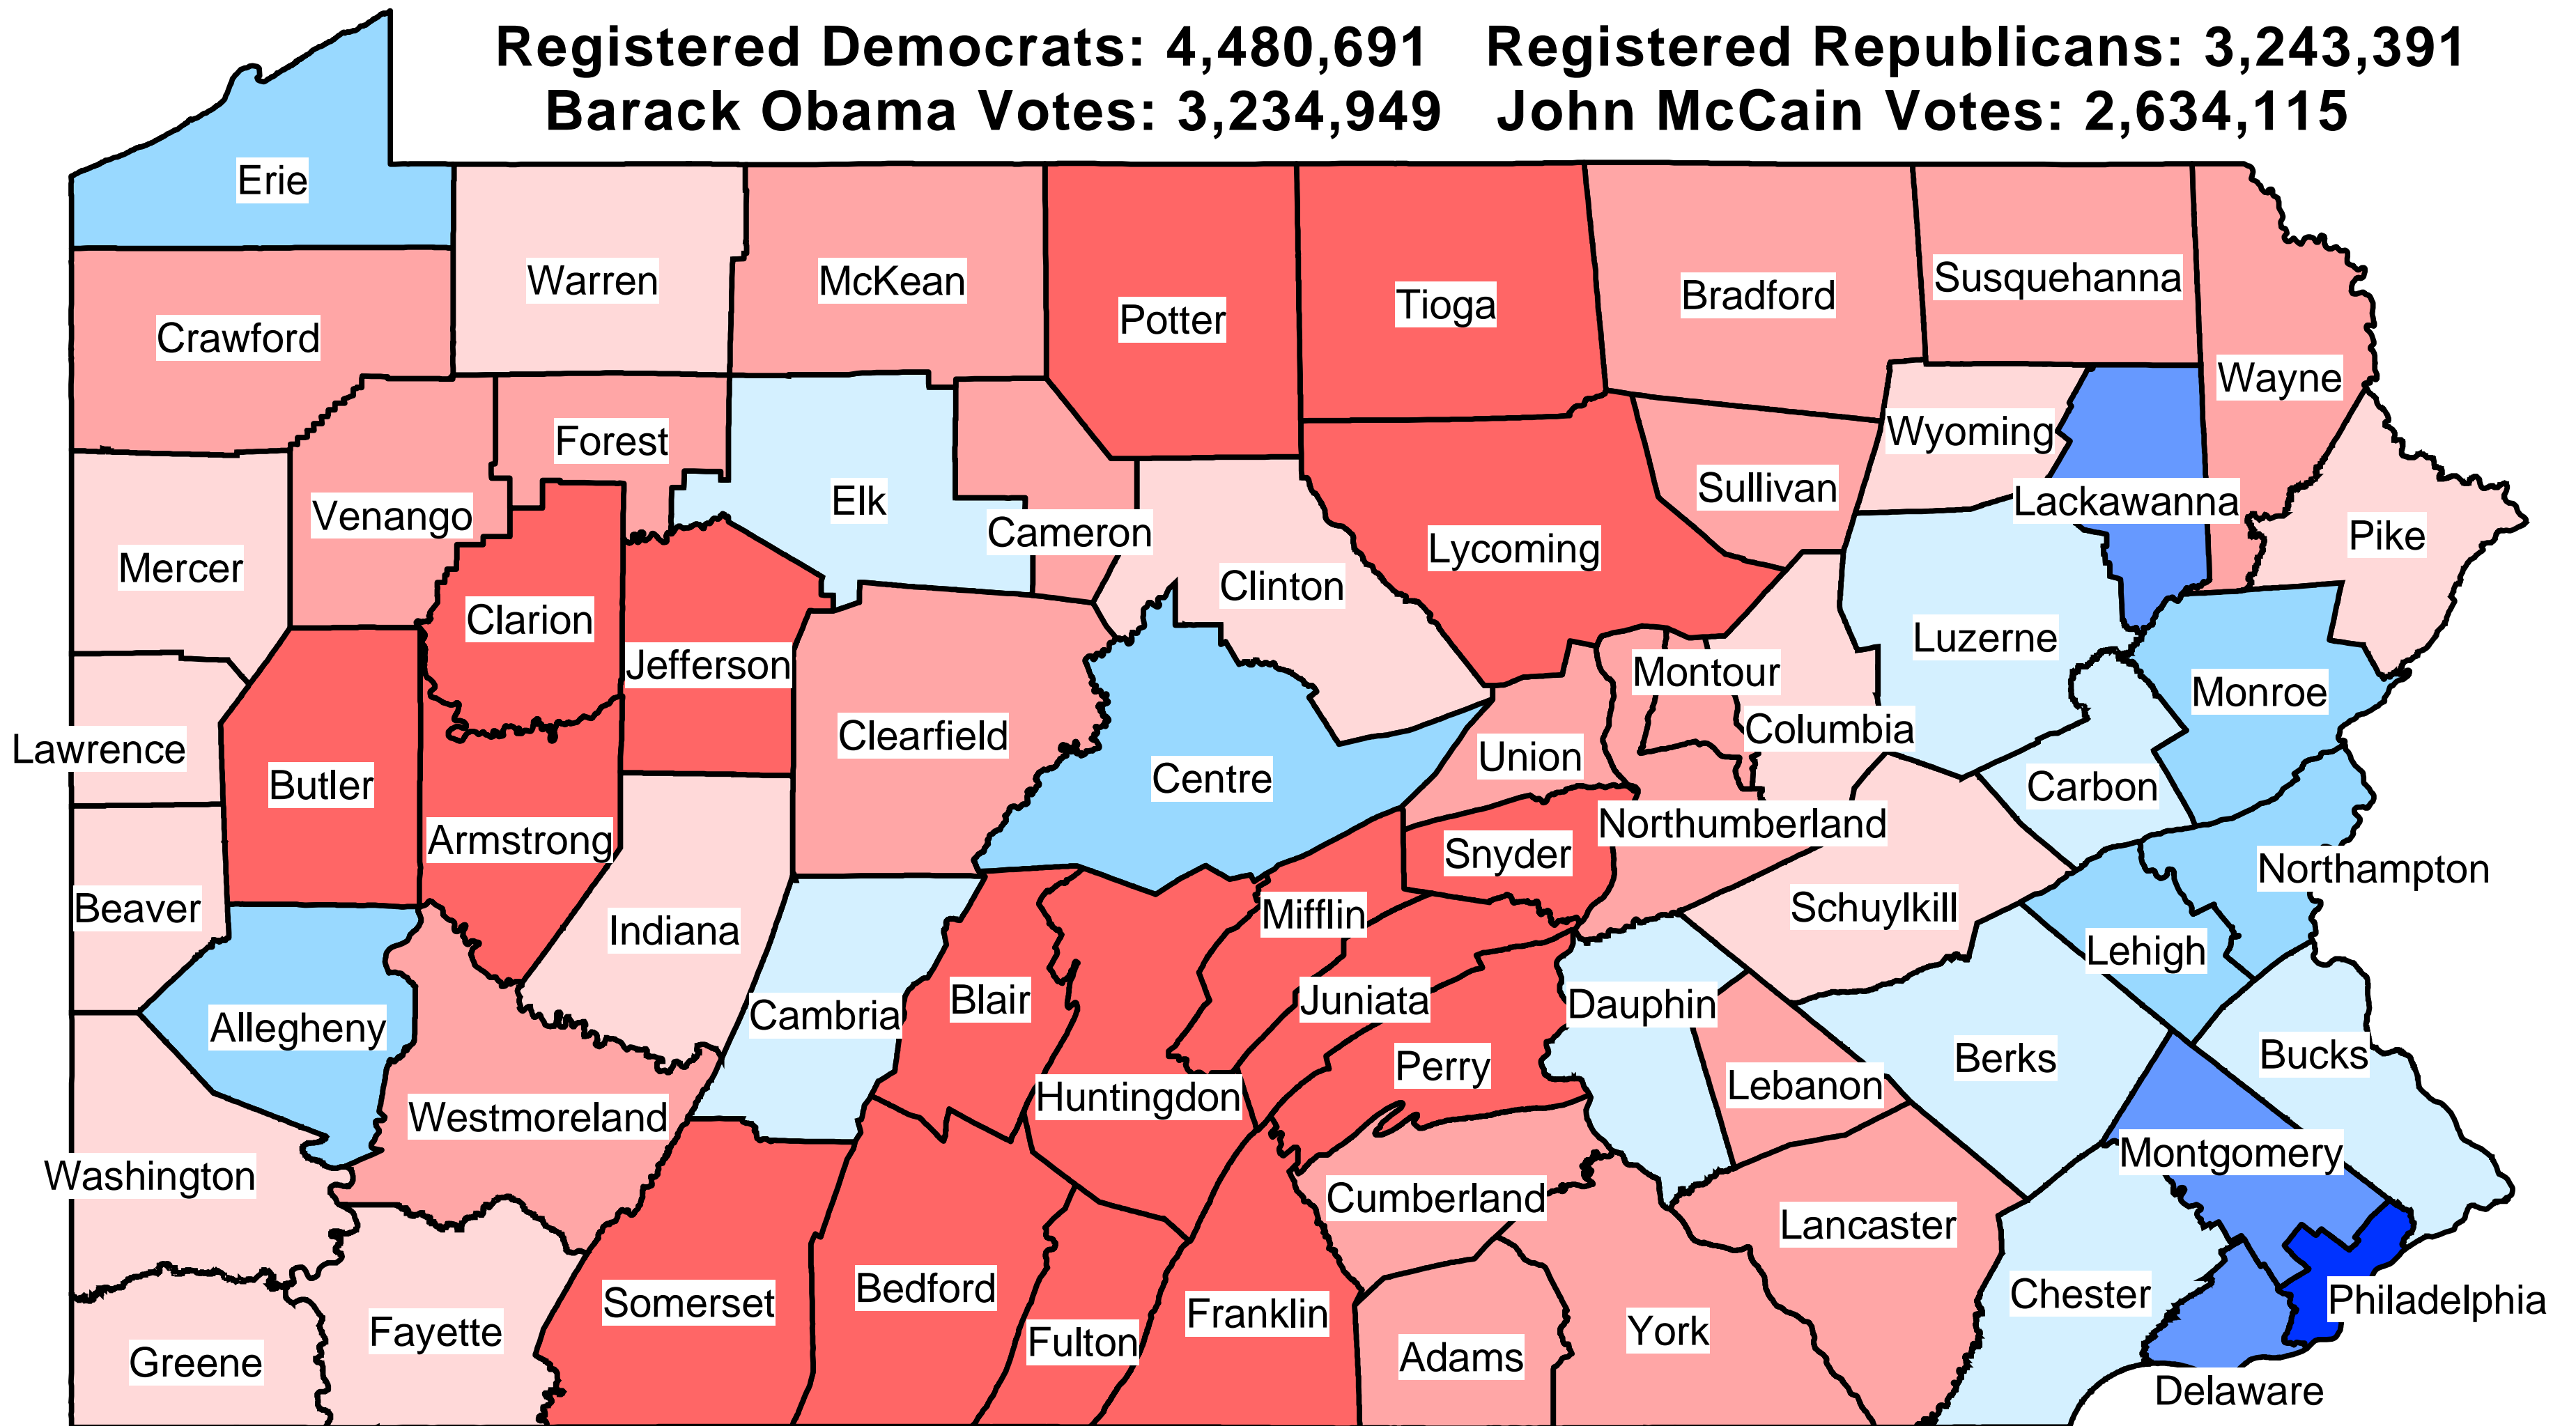

Presidential Percent Margin of Votes

Unofficial Election Result Data, November 2008, PA Counties (12/3/08)

Registered Democrats: 4,480,691 Registered Republicans: 3,243,391
 Barack Obama Votes: 3,234,949 John McCain Votes: 2,634,115

Obama Counties McCain Counties

Obama Pennsylvania Margin: 10.1%

■ > 50% (1)
 ■ 20.1 - 50% (3)
 ■ 10.1 - 20% (6)
 ■ .1 - 10% (8)
 ■ .1 - 10% (13)
 ■ 10.1 - 20% (19)
 ■ 20.1 - 50% (17)
 ■ > 50% (0)