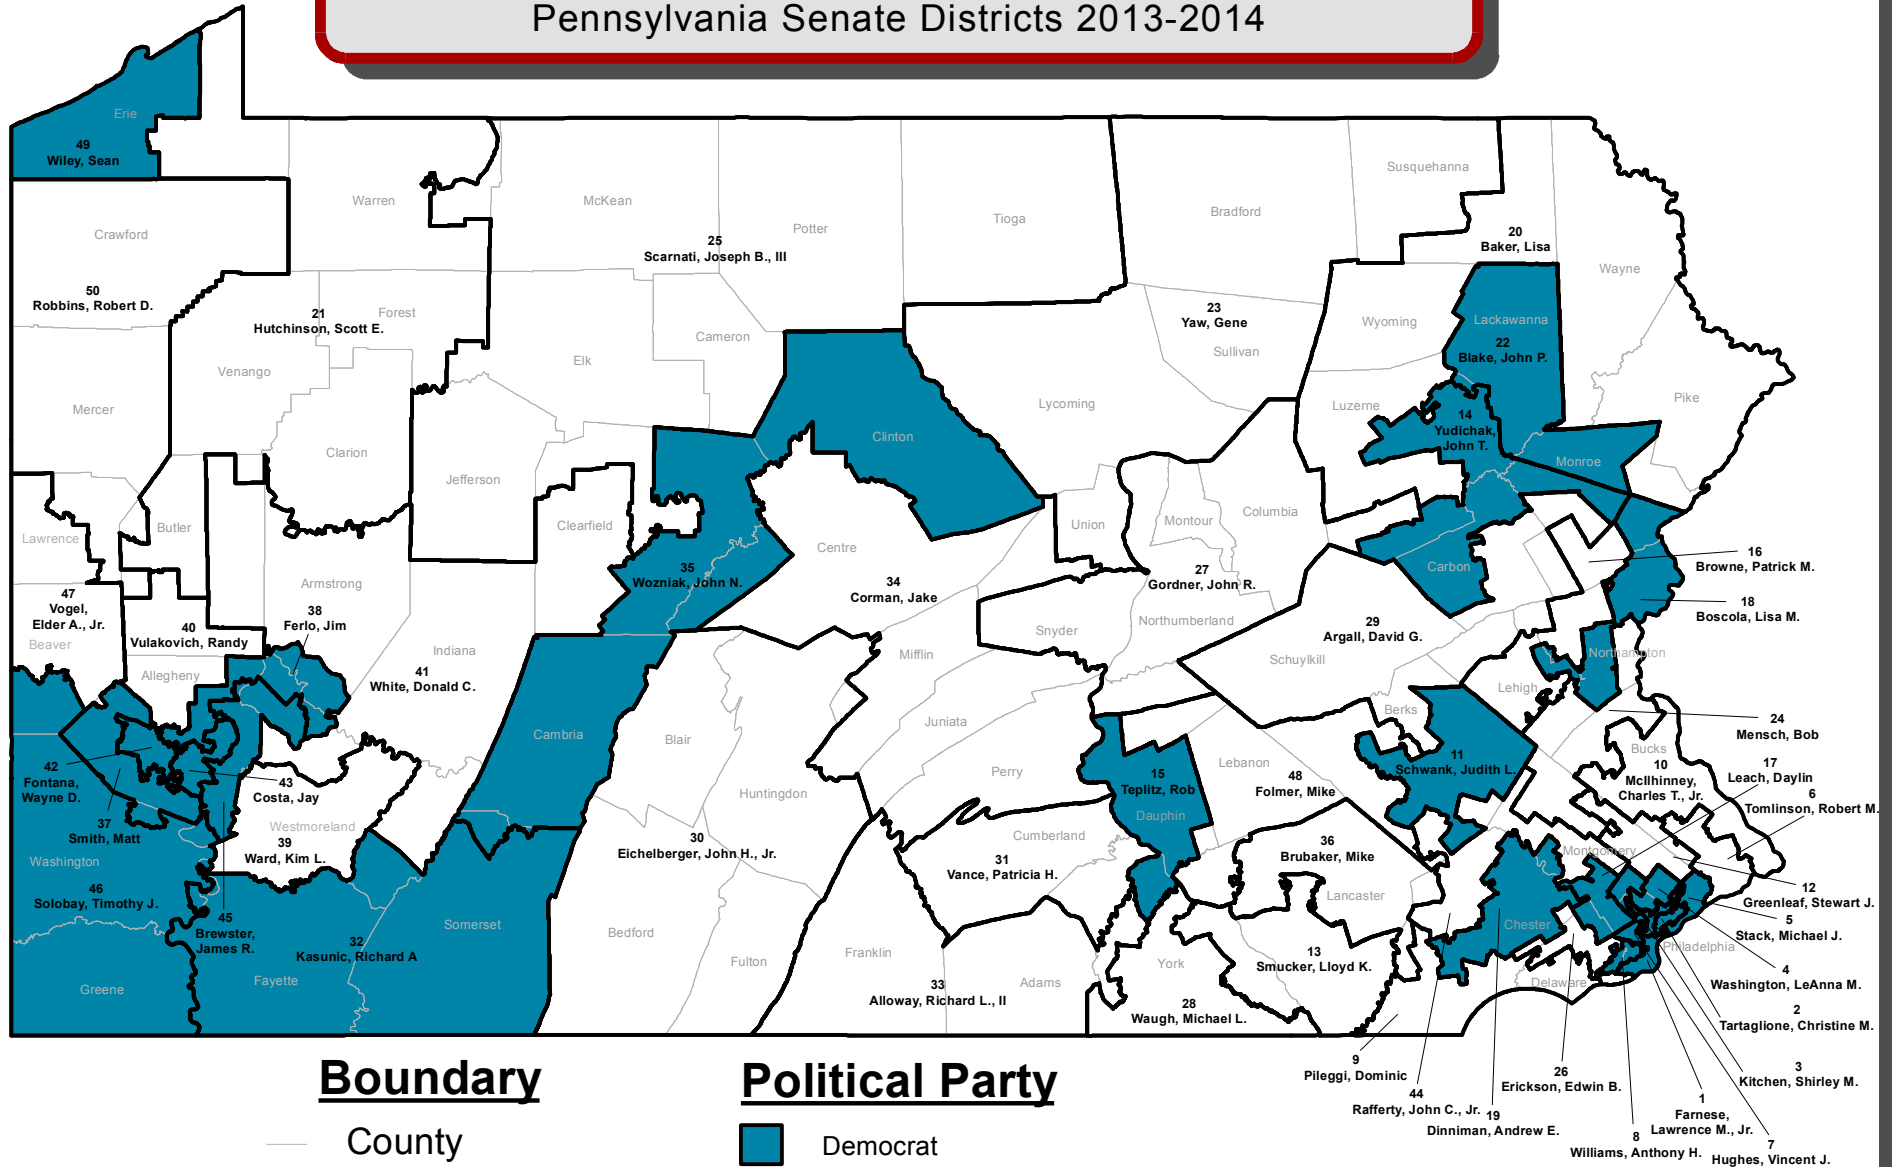

# Pennsylvania State Senate Districts

Pennsylvania Senate Districts 2013-2014

## Boundary

- County
- Legislative District

## Political Party

- Democrat
- Republican