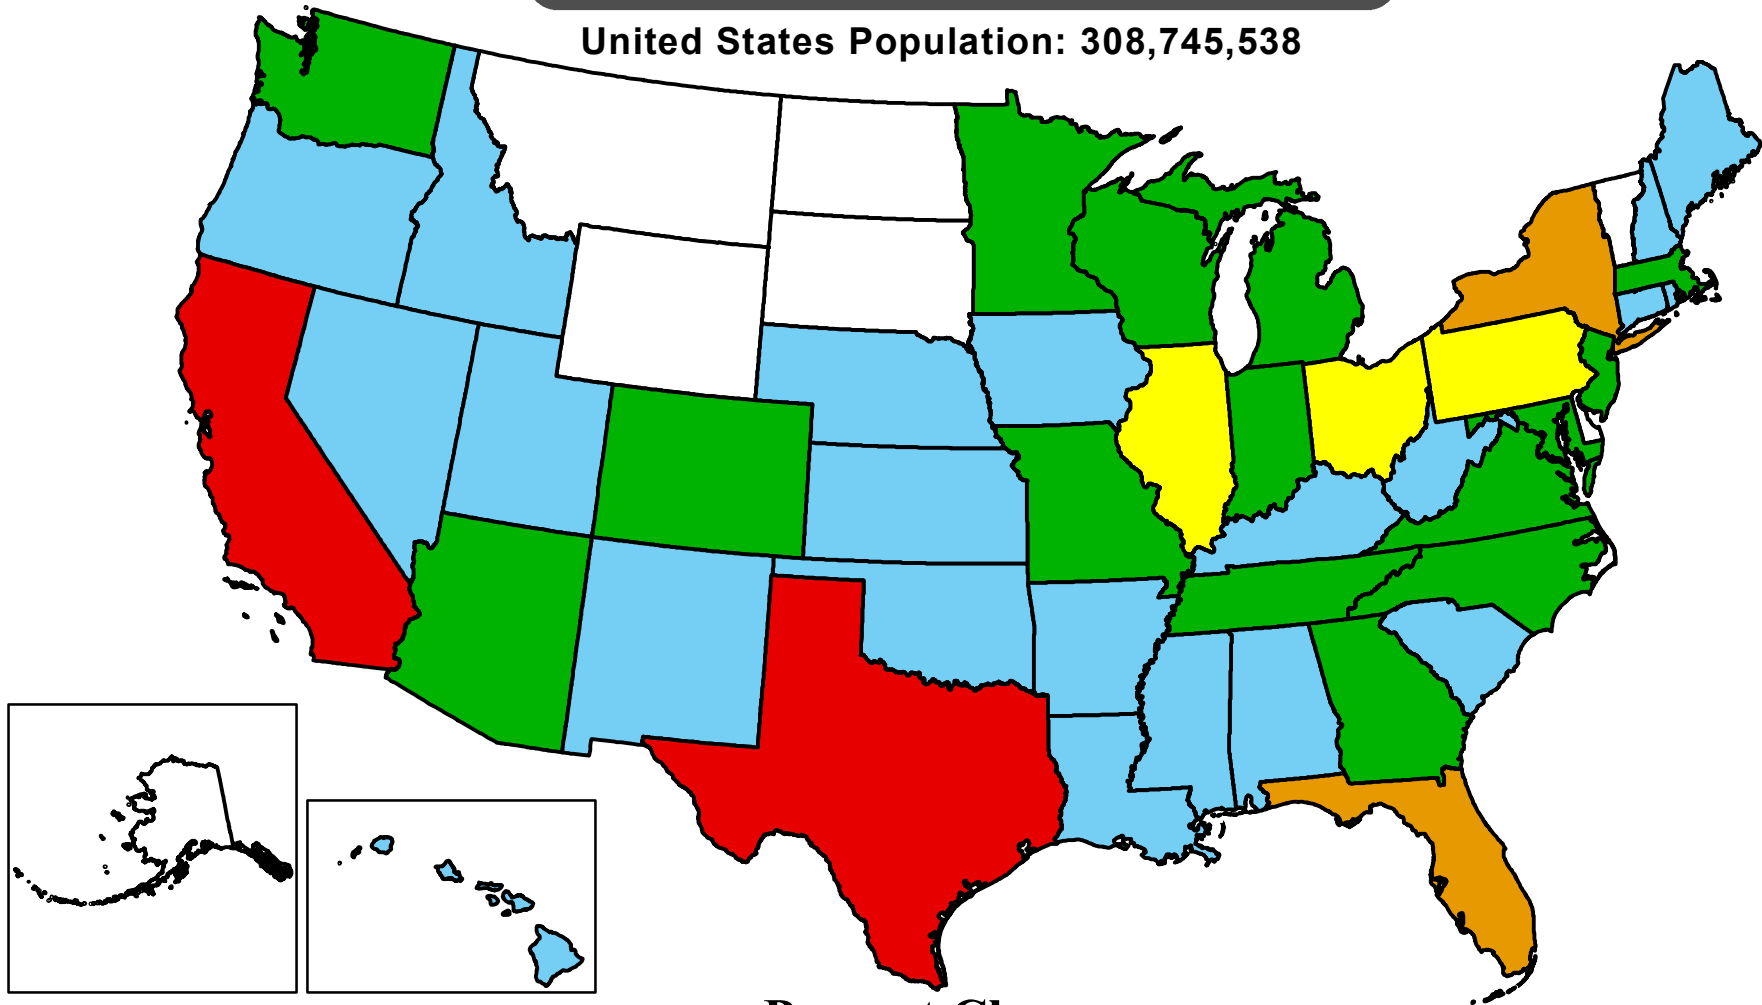

# 2010 Decennial Population

April 1, 2010

United States

United States Population: 308,745,538

## Percent Change

□ Less than 1,000,000

■ 5,000,001 to 10,000,000

■ 15,000,001 to 20,000,000

■ 1,000,000 to 5,000,000

■ 10,000,001 to 15,000,000

■ Greater than 20,000,000