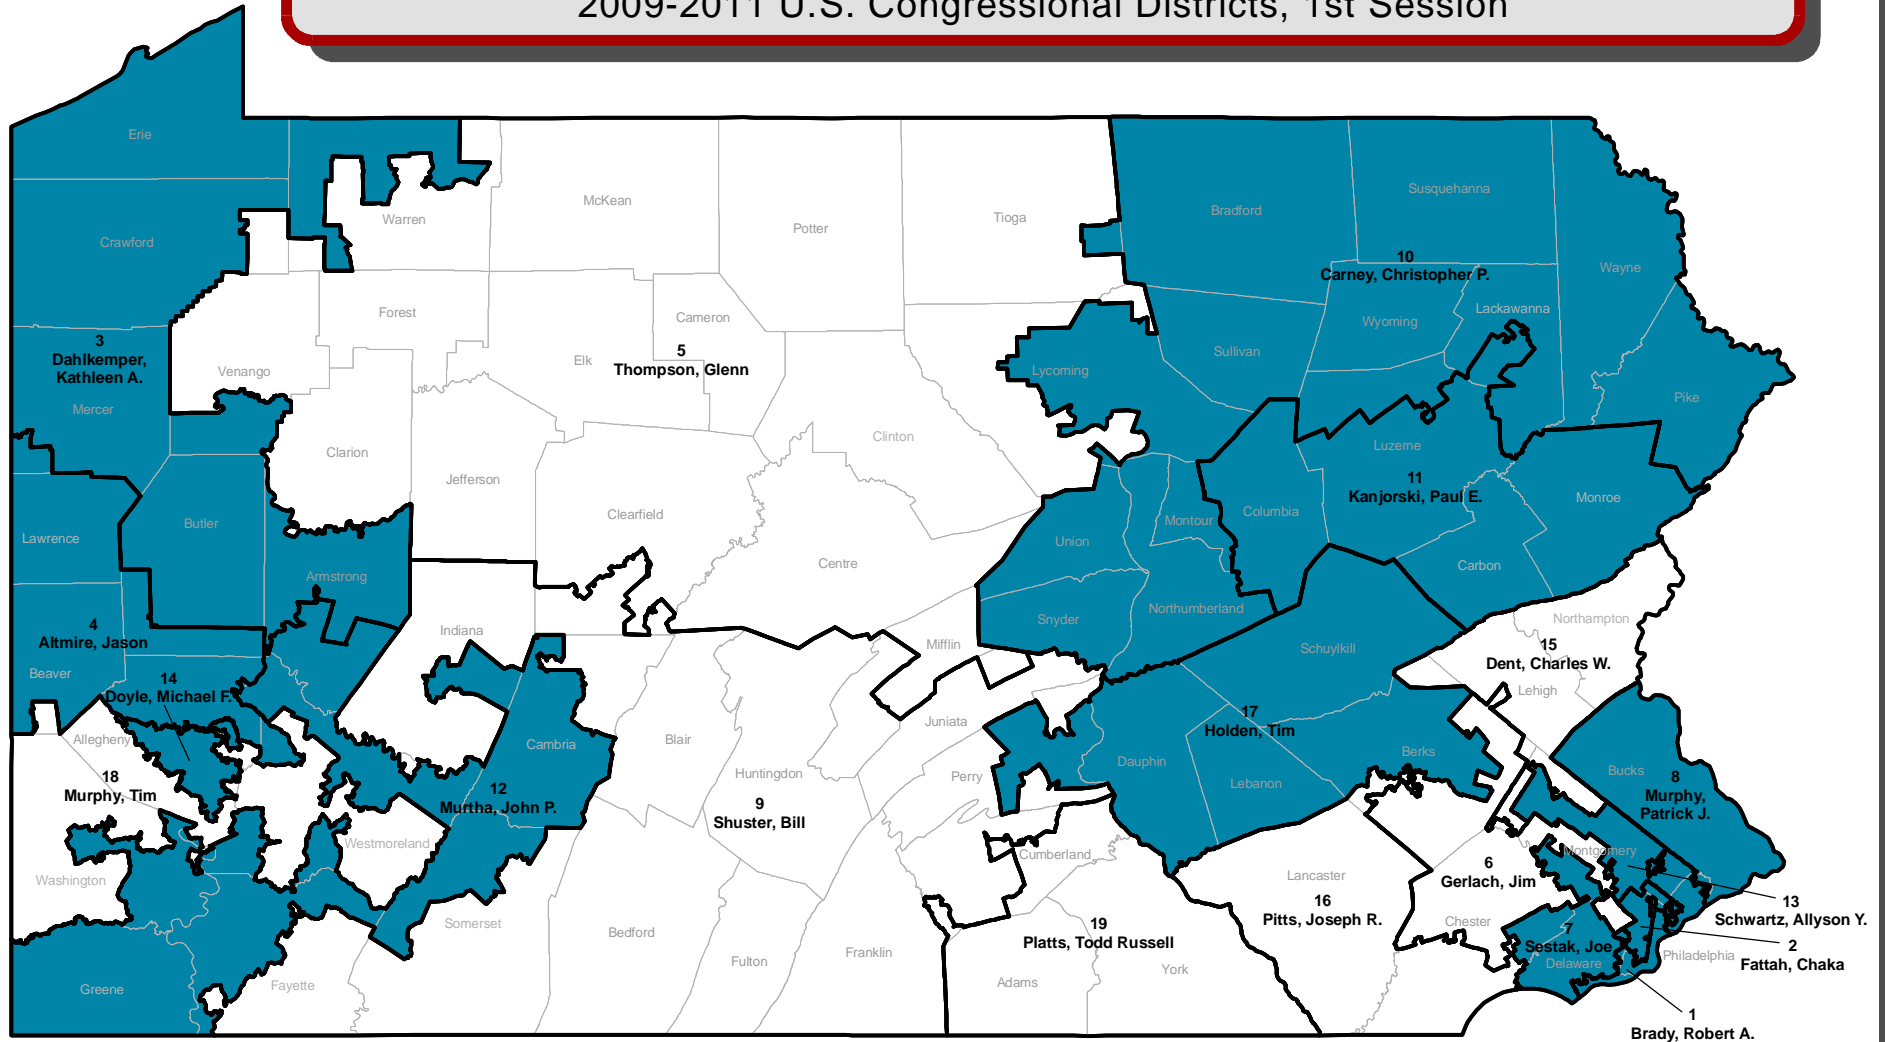

# Pennsylvania 111<sup>th</sup> U.S. Congressional Districts

2009-2011 U.S. Congressional Districts, 1st Session

## Boundary

- County
- Congressional District

## Political Party

- Democrat
- Republican