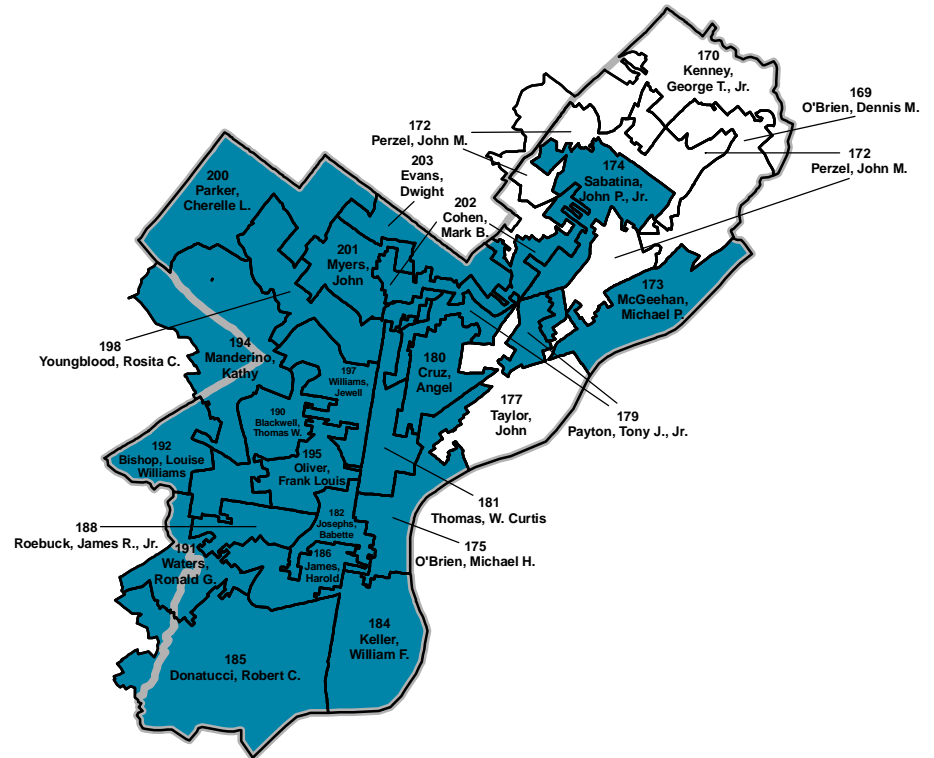

Pennsylvania State House Districts

Allegheny & Philadelphia House Districts 2007

Allegheny County

Philadelphia County

Boundary

- County
- Legislative District

Political Party

- Democrat
- Republican