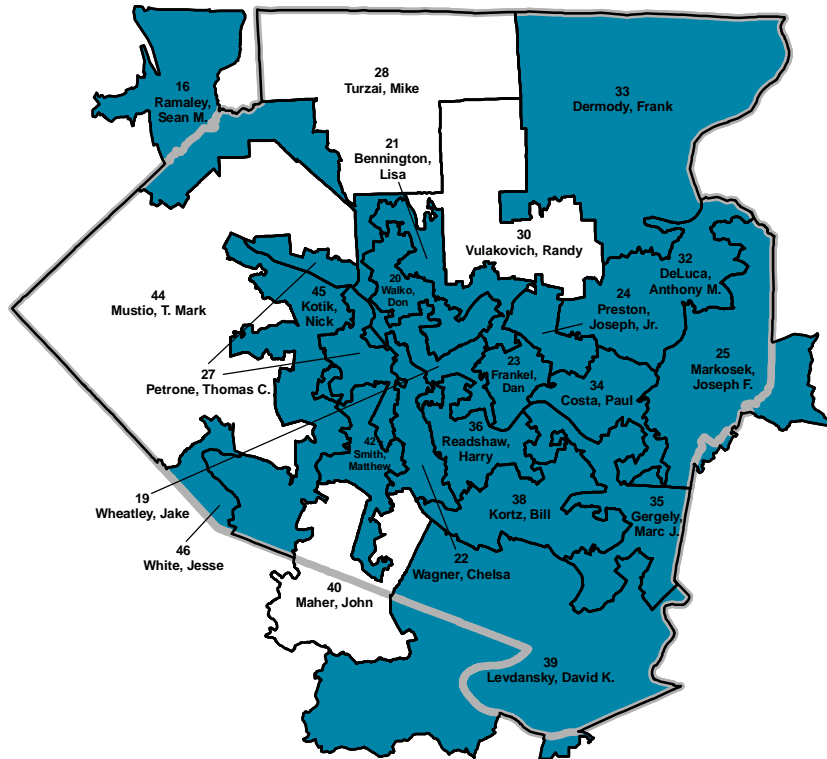

Pennsylvania State House Districts

Allegheny & Philadelphia House Districts 2007

Allegheny County

Philadelphia County

Boundary

- County
- Legislative District

Political Party

- Democrat
- Republican