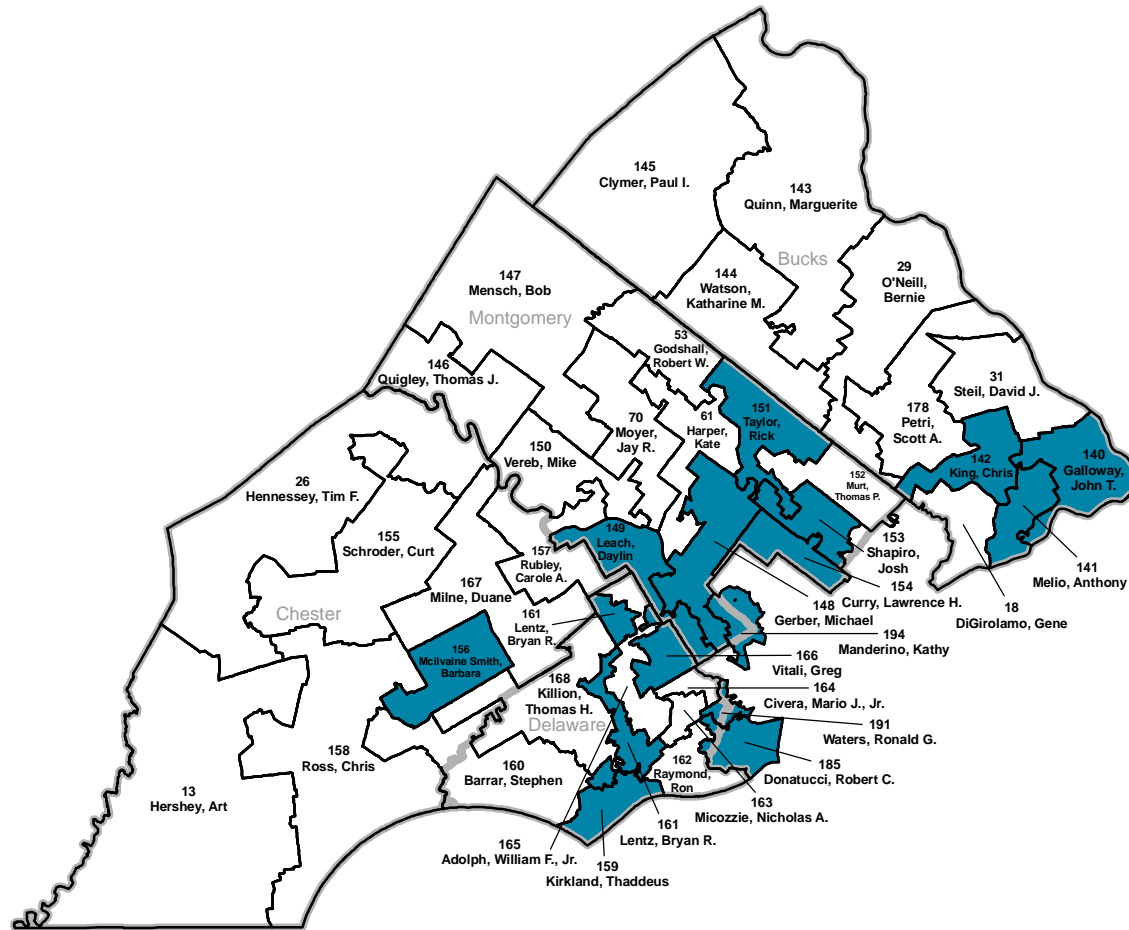

# Pennsylvania State House Districts

Surrounding Philadelphia Counties House Districts 2007

## Boundary

- County
- Legislative District

## Political Party

- Democrat
- Republican