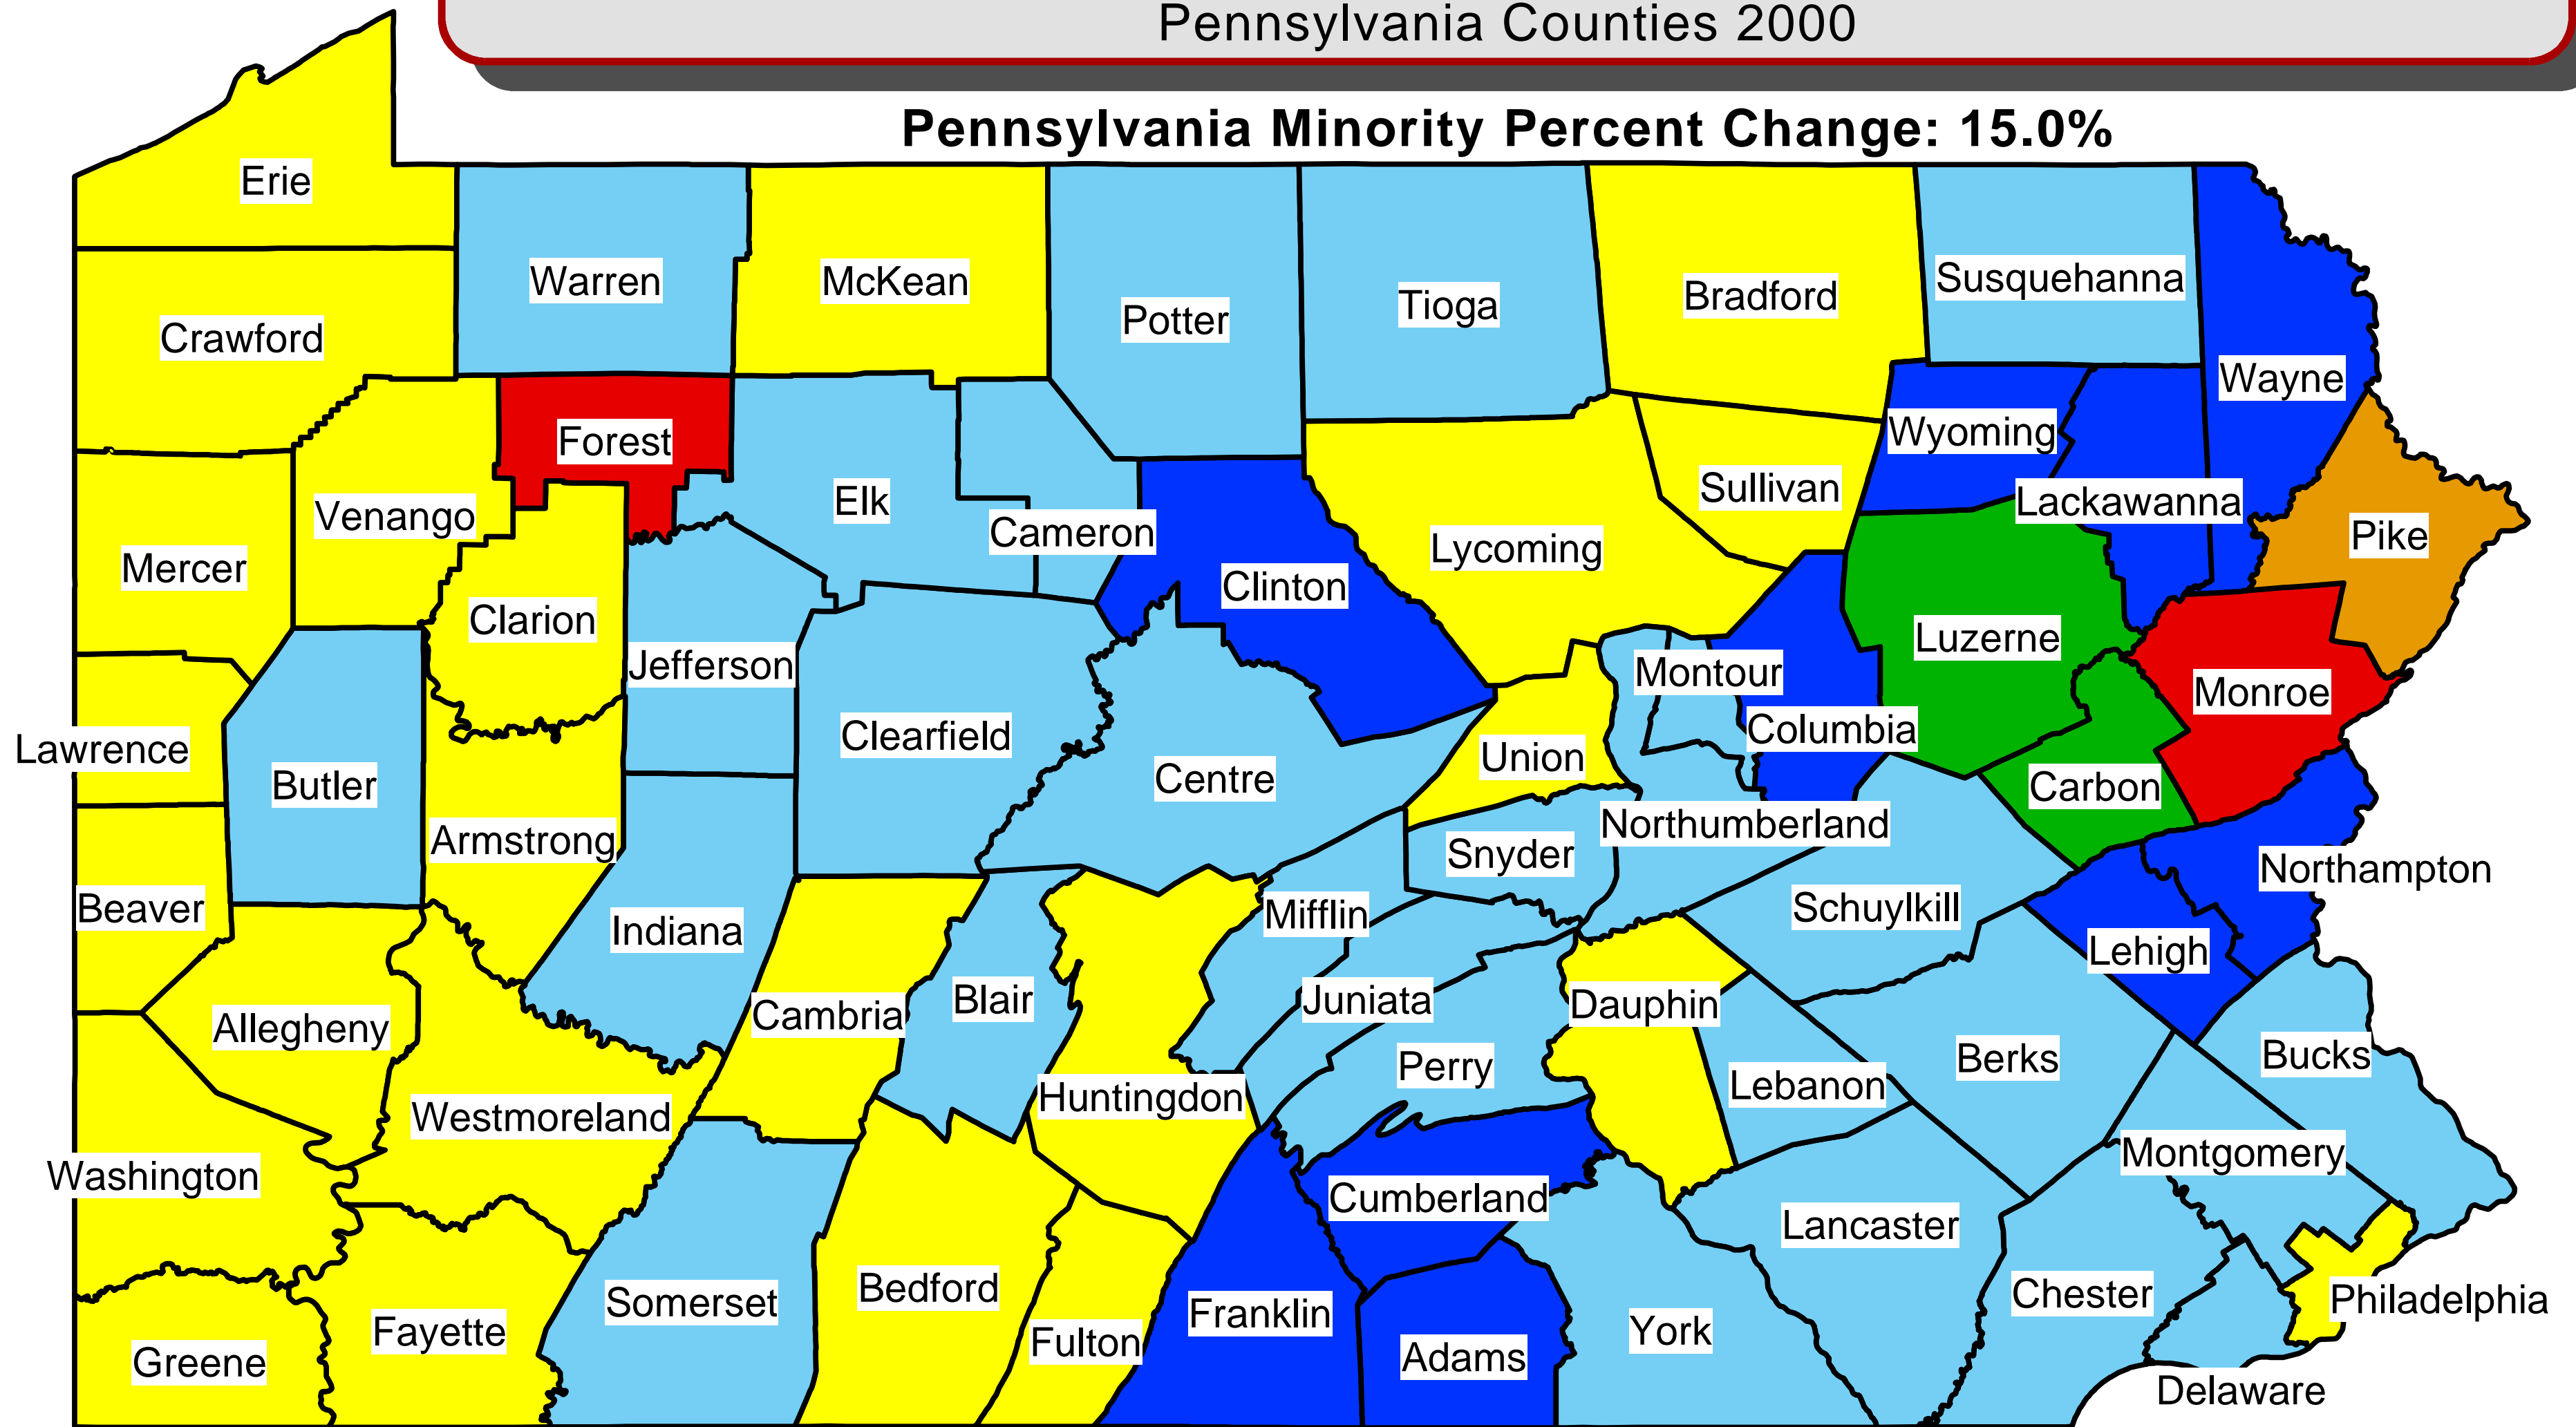

# Minority Estimated Population Percent Change

April 1, 2000 Estimate Base to July 1, 2006

(\*Minority is defined as Total Population minus White Alone Non-Hispanic.)

Pennsylvania Counties 2000

**Pennsylvania Minority Percent Change: 15.0%**

## Percent Change