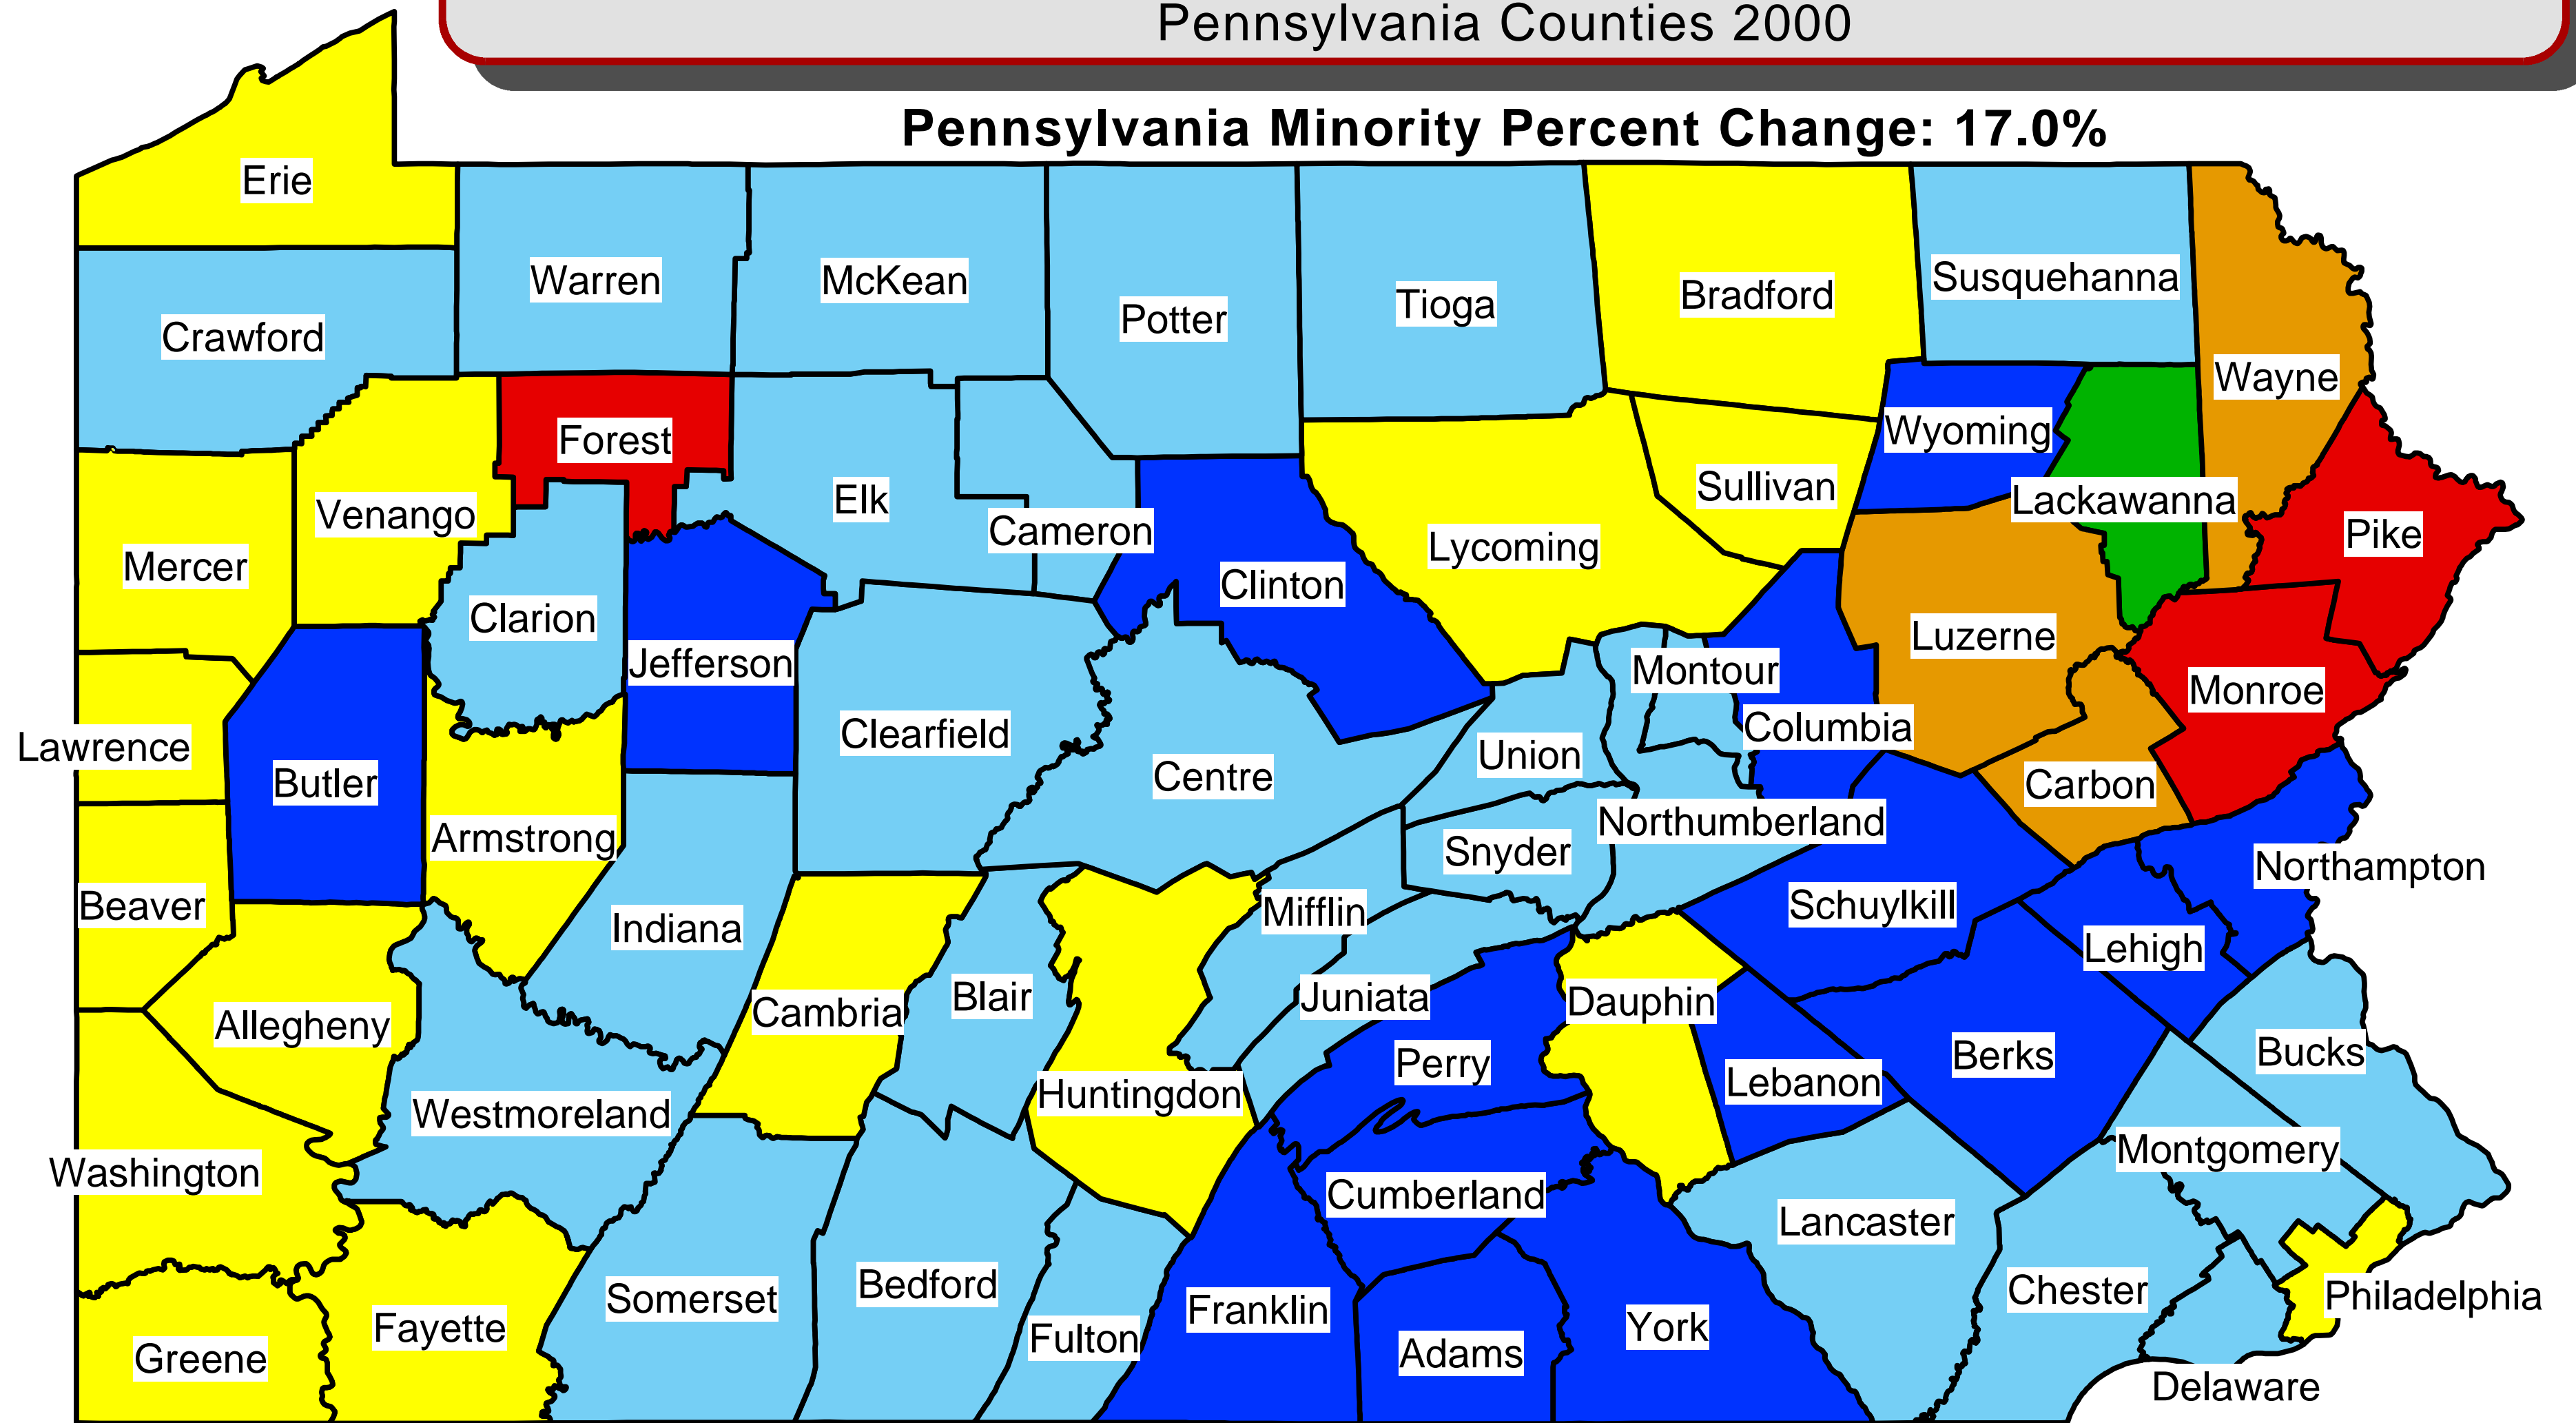

Minority Estimated Population Percent Change

April 1, 2000 Estimates Base to July 1, 2007

(*Minority is defined as Total Population minus White Alone Non-Hispanic.)

Pennsylvania Counties 2000

Pennsylvania Minority Percent Change: 17.0%

Percent Change