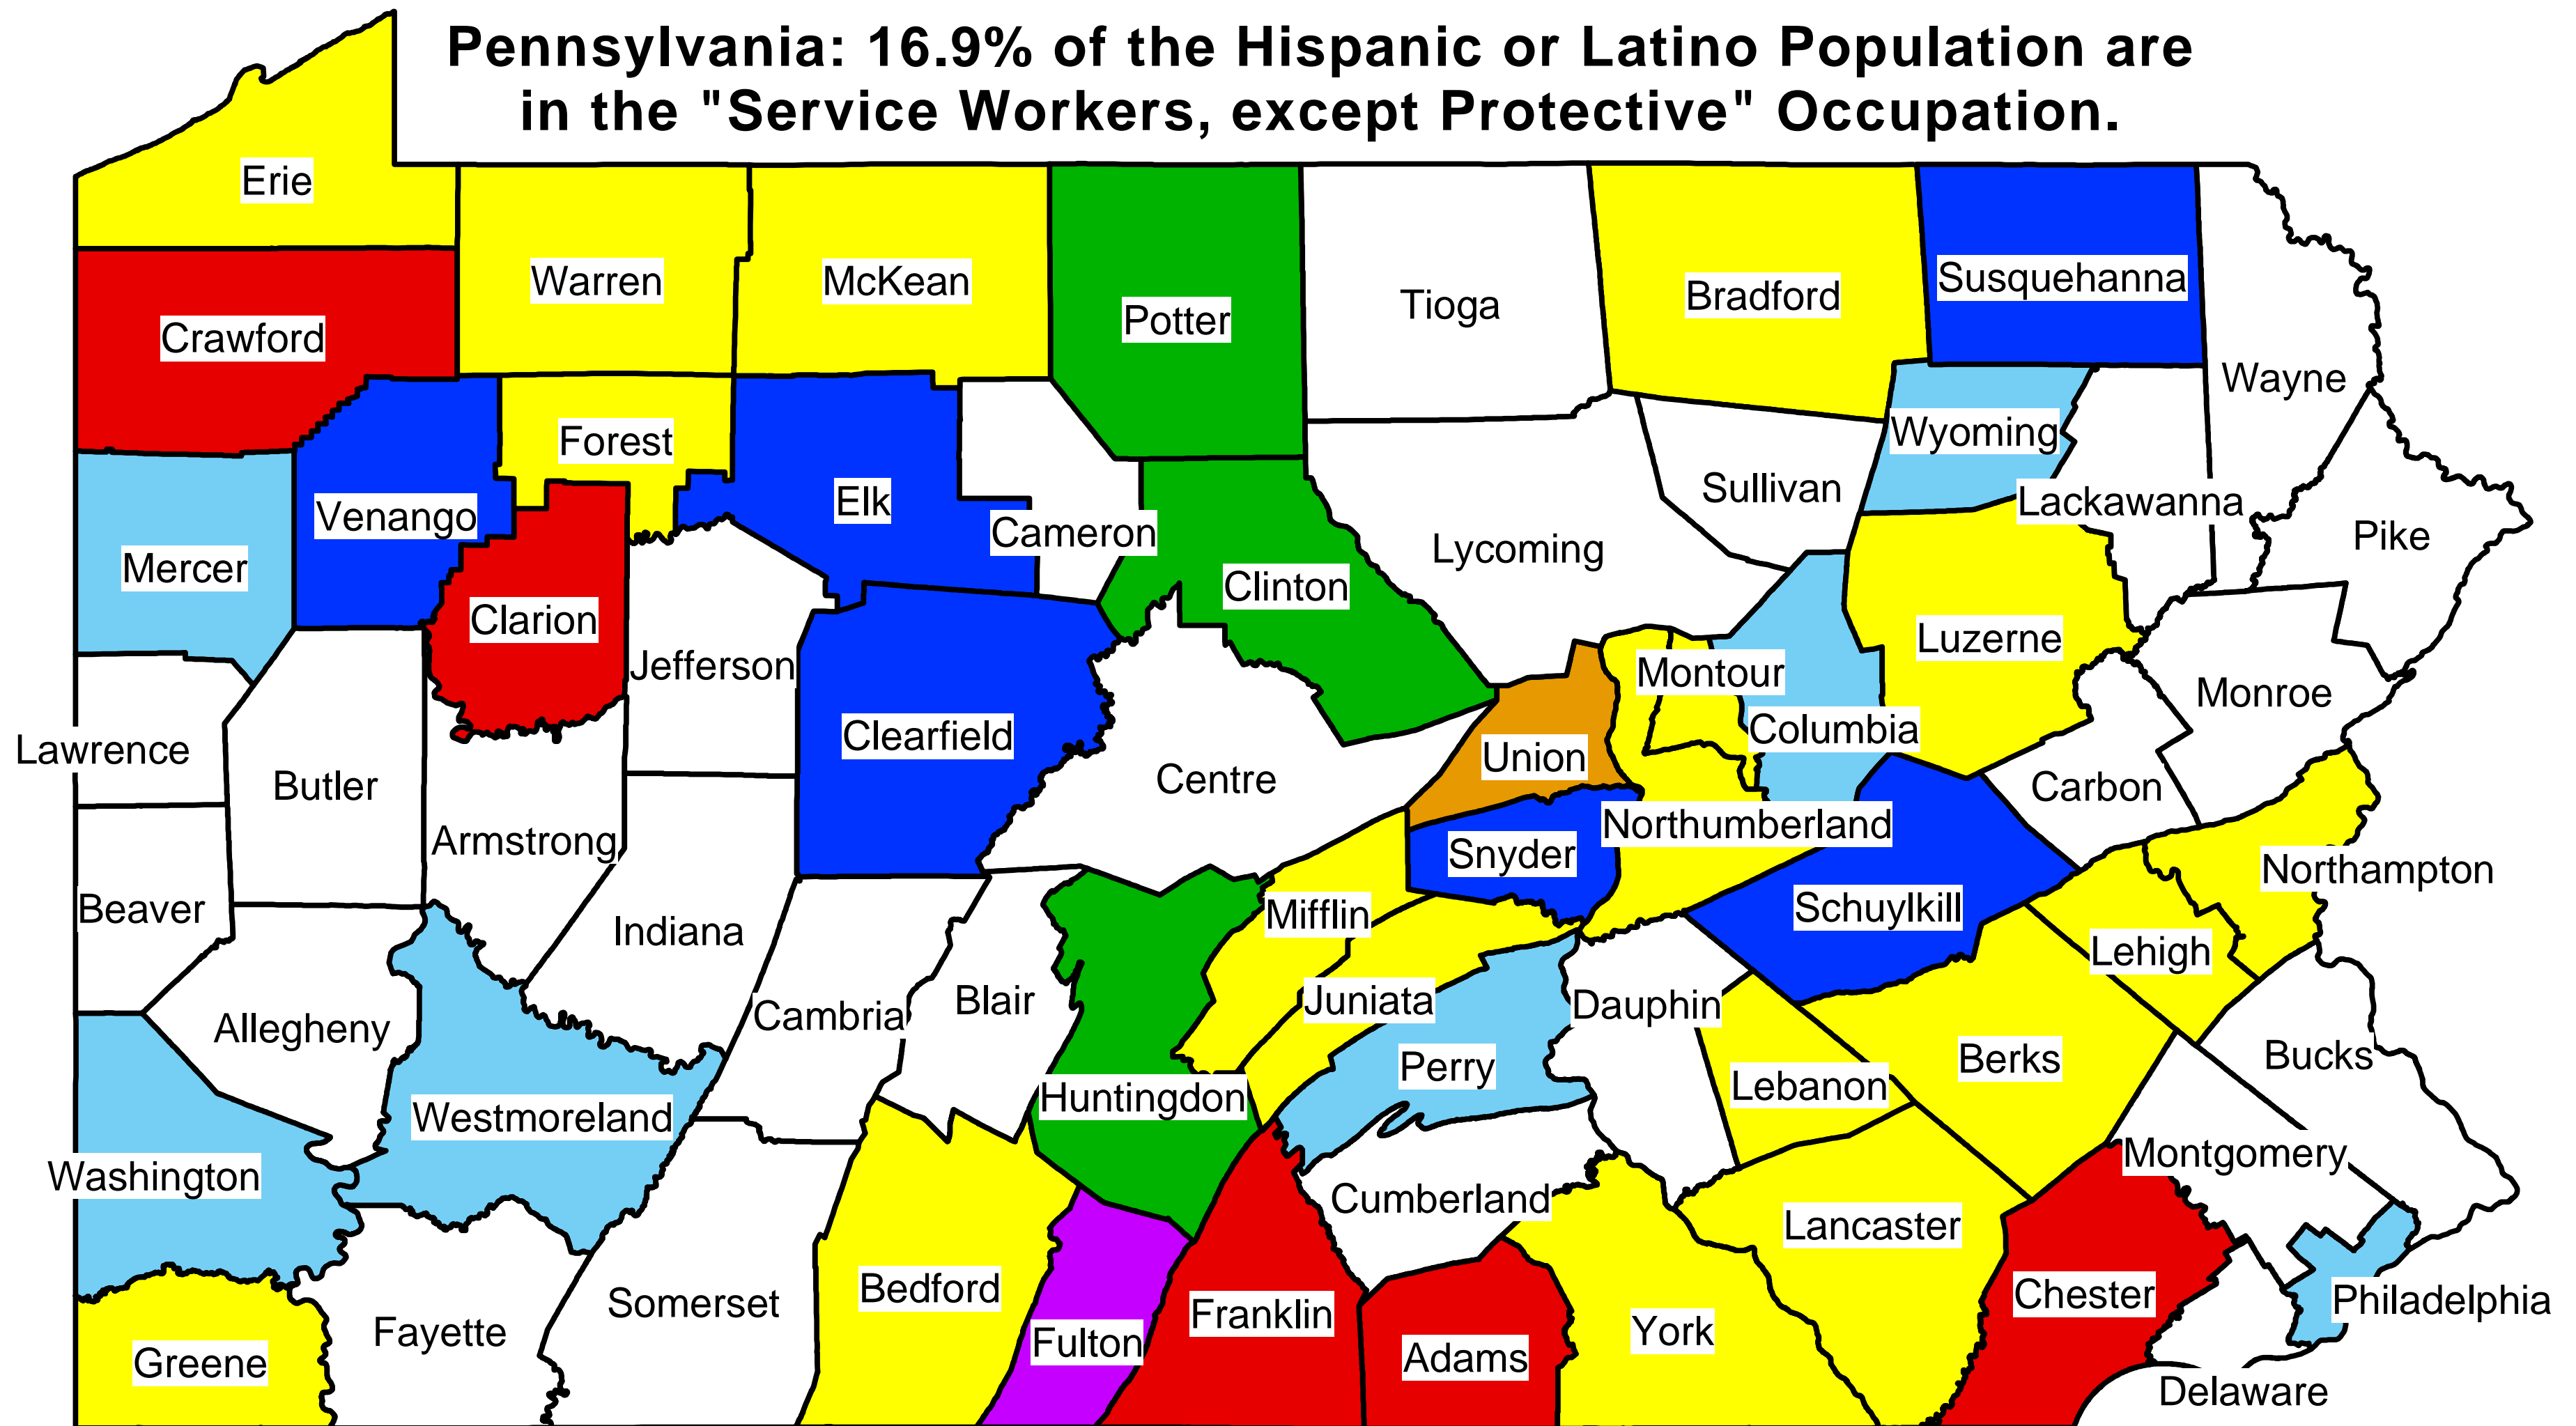

Top Occupations for the Hispanic or Latino Population

Pennsylvania Counties 2000

Pennsylvania: 16.9% of the Hispanic or Latino Population are in the "Service Workers, except Protective" Occupation.

Top Hispanic or Latino Occupations

- Service Workers, except Protective (26)
- Admin. Support Workers (7)
- Laborers and Helpers (5)
- Protective Service Workers (1)
- Production Operative Workers (18)
- Sales Workers (6)
- Manag., Business, Finan. & Other Prof. (3)
- Trans. and Material Moving Oper. Workers (1)