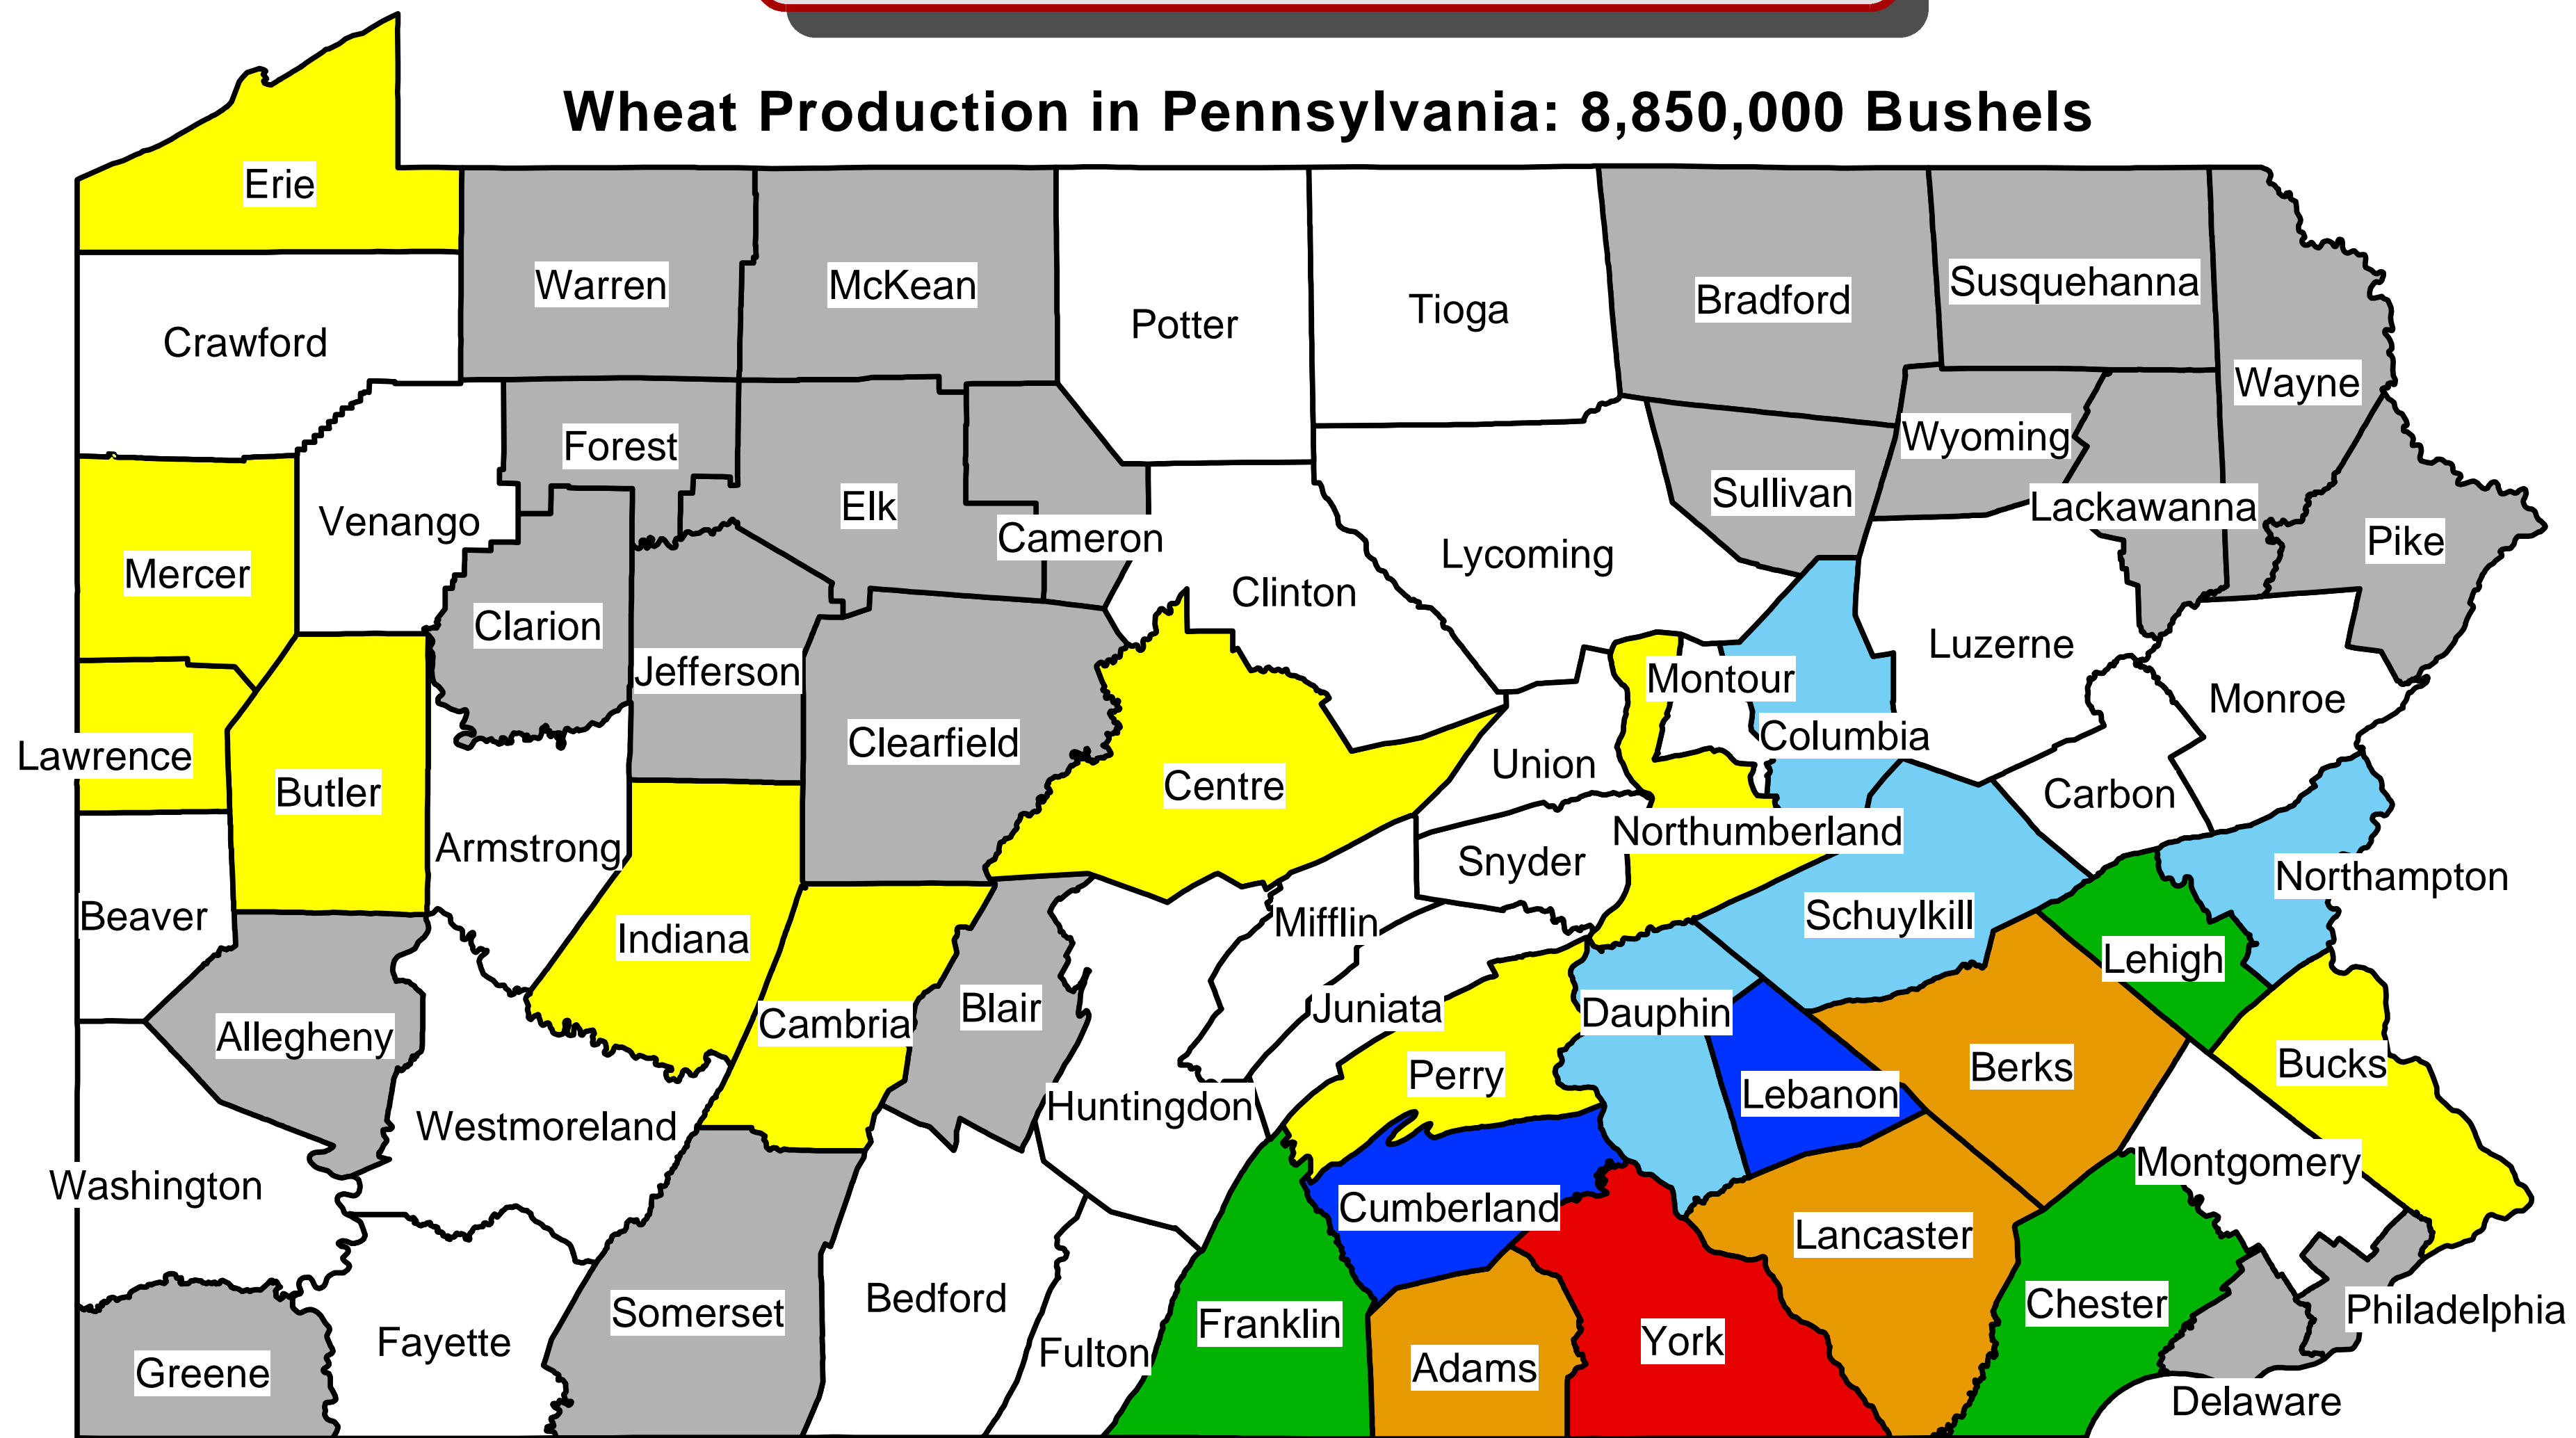

# Wheat Production, 2006

Pennsylvania Counties 2000

Wheat Production in Pennsylvania: 8,850,000 Bushels

## Bushels