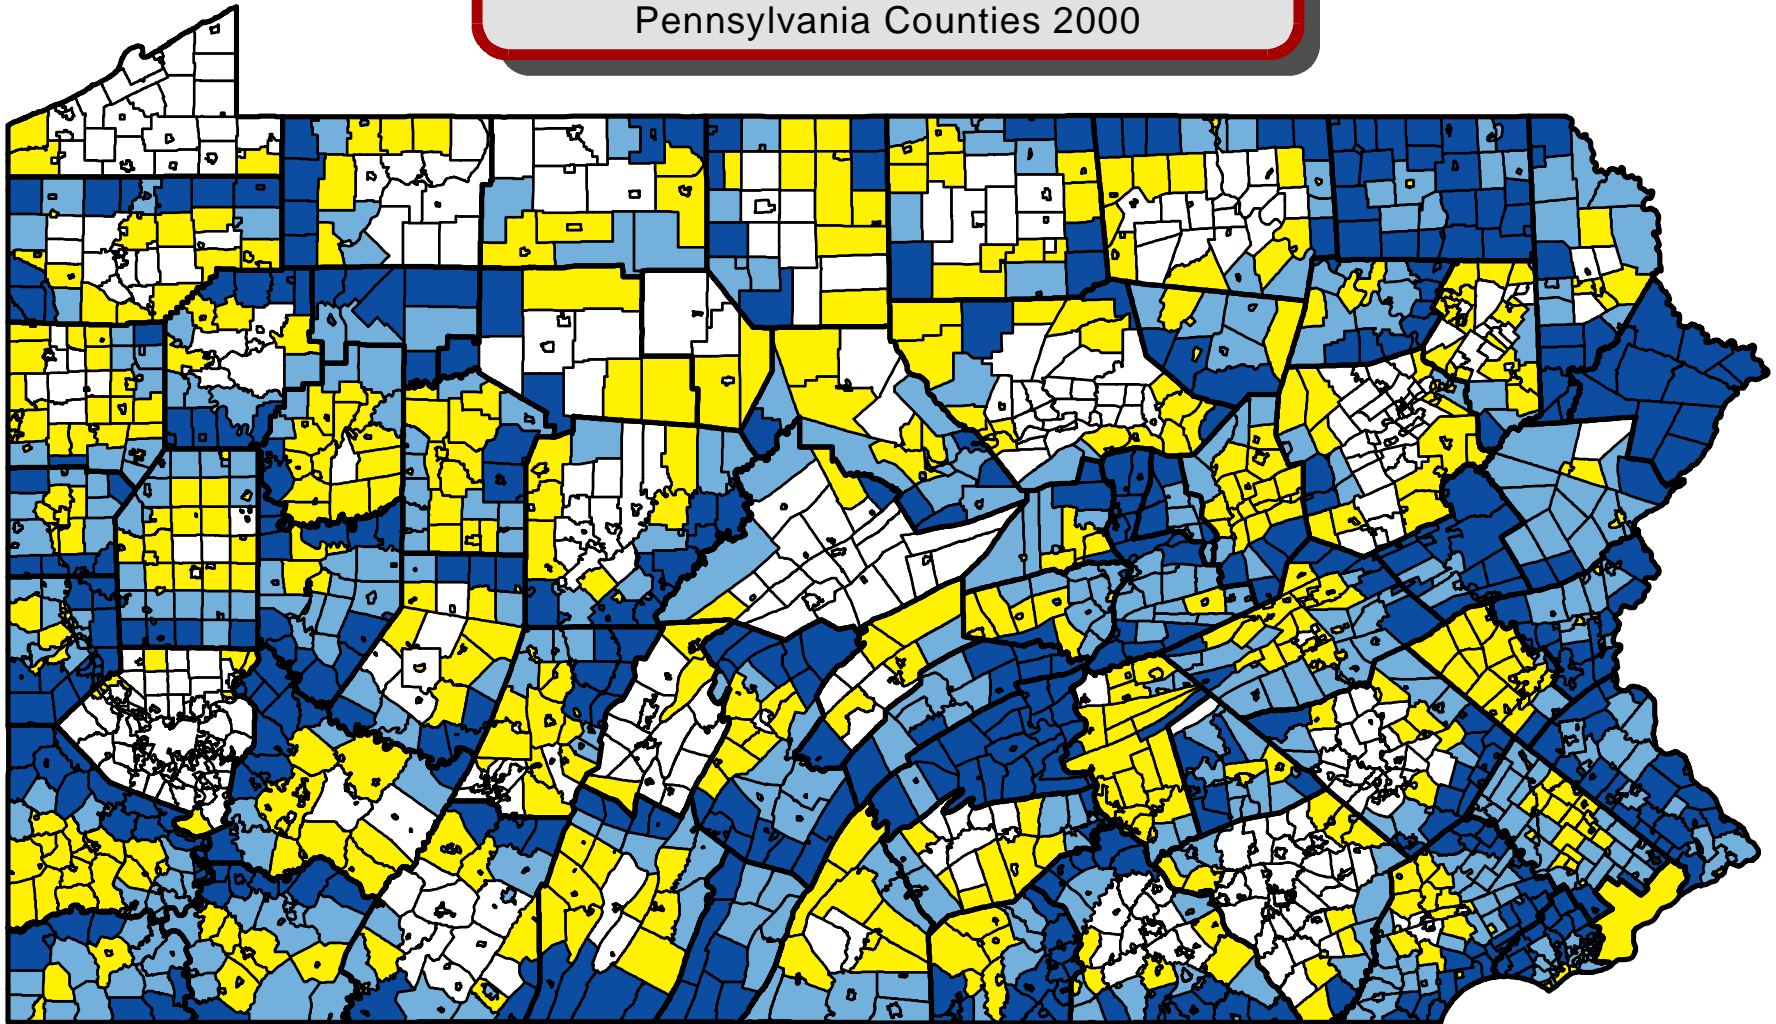

Percent Working Outside County of Residence

Pennsylvania Counties 2000

Percent of Workers 16 years and older