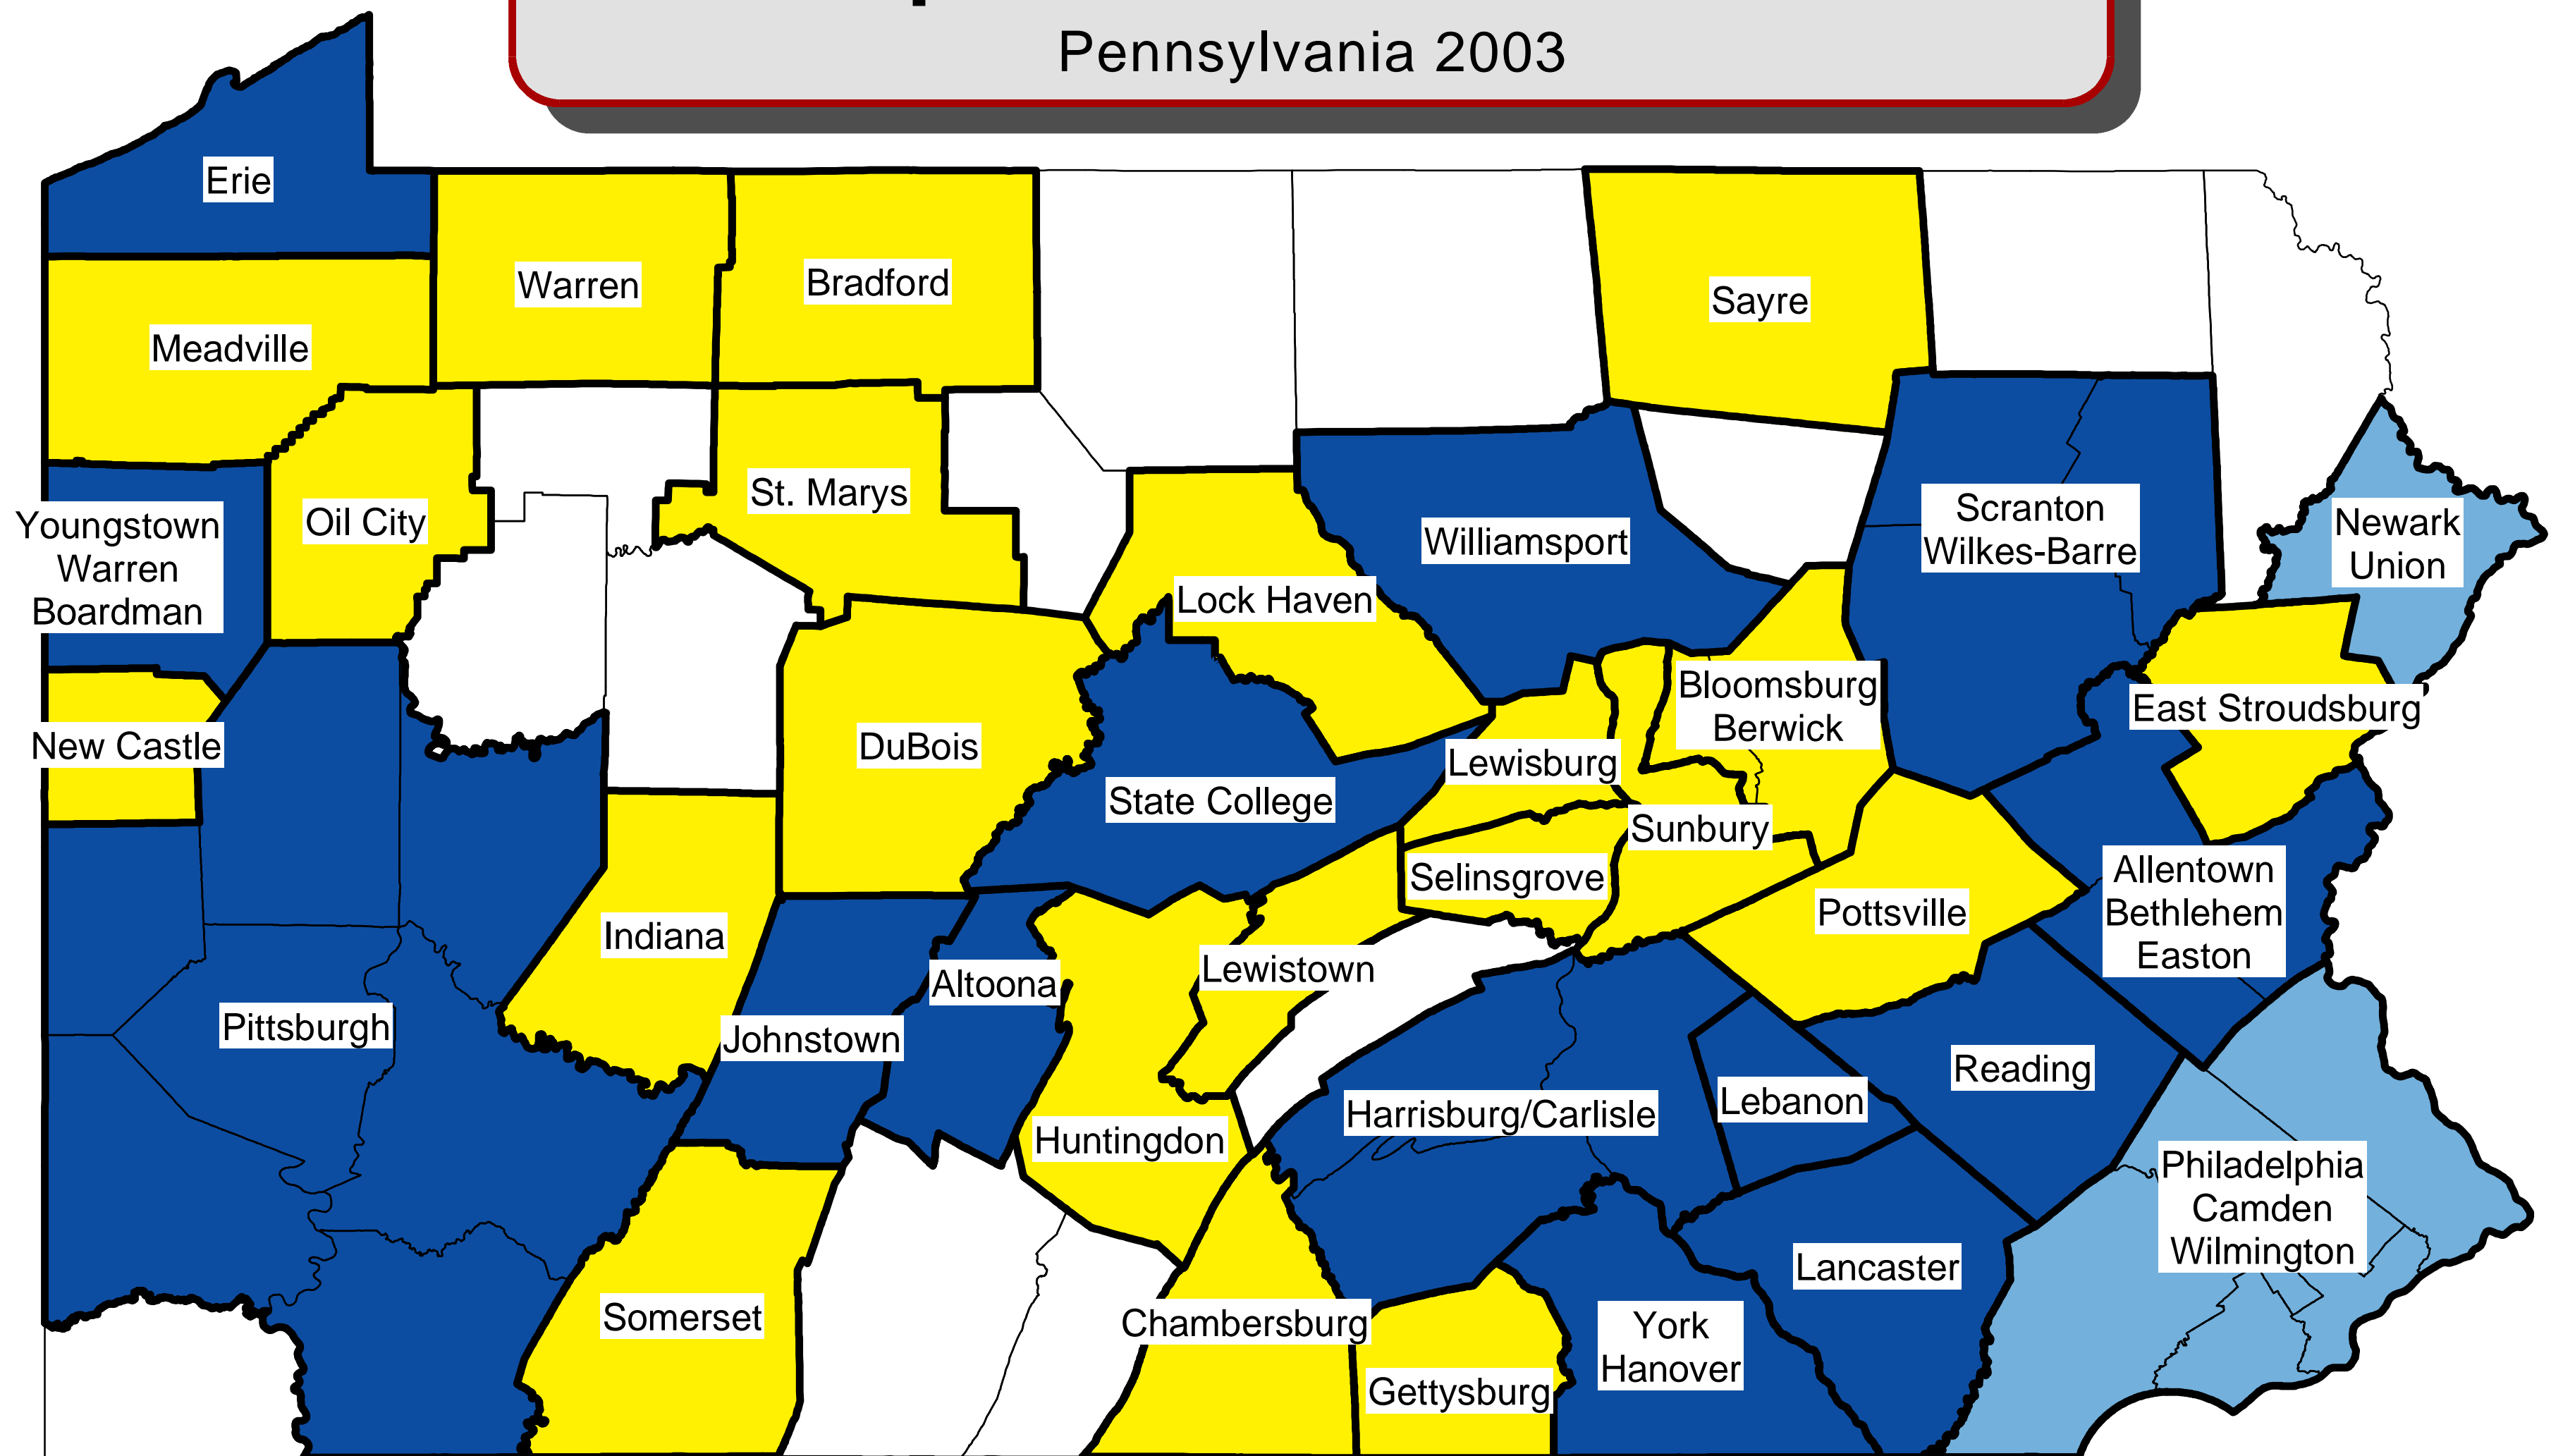

Pennsylvania Metropolitan & Micropolitan Statistical Areas

Pennsylvania 2003

Level of Statistical Area

- Metropolitan
- Metropolitan Division
- Micropolitan
- County