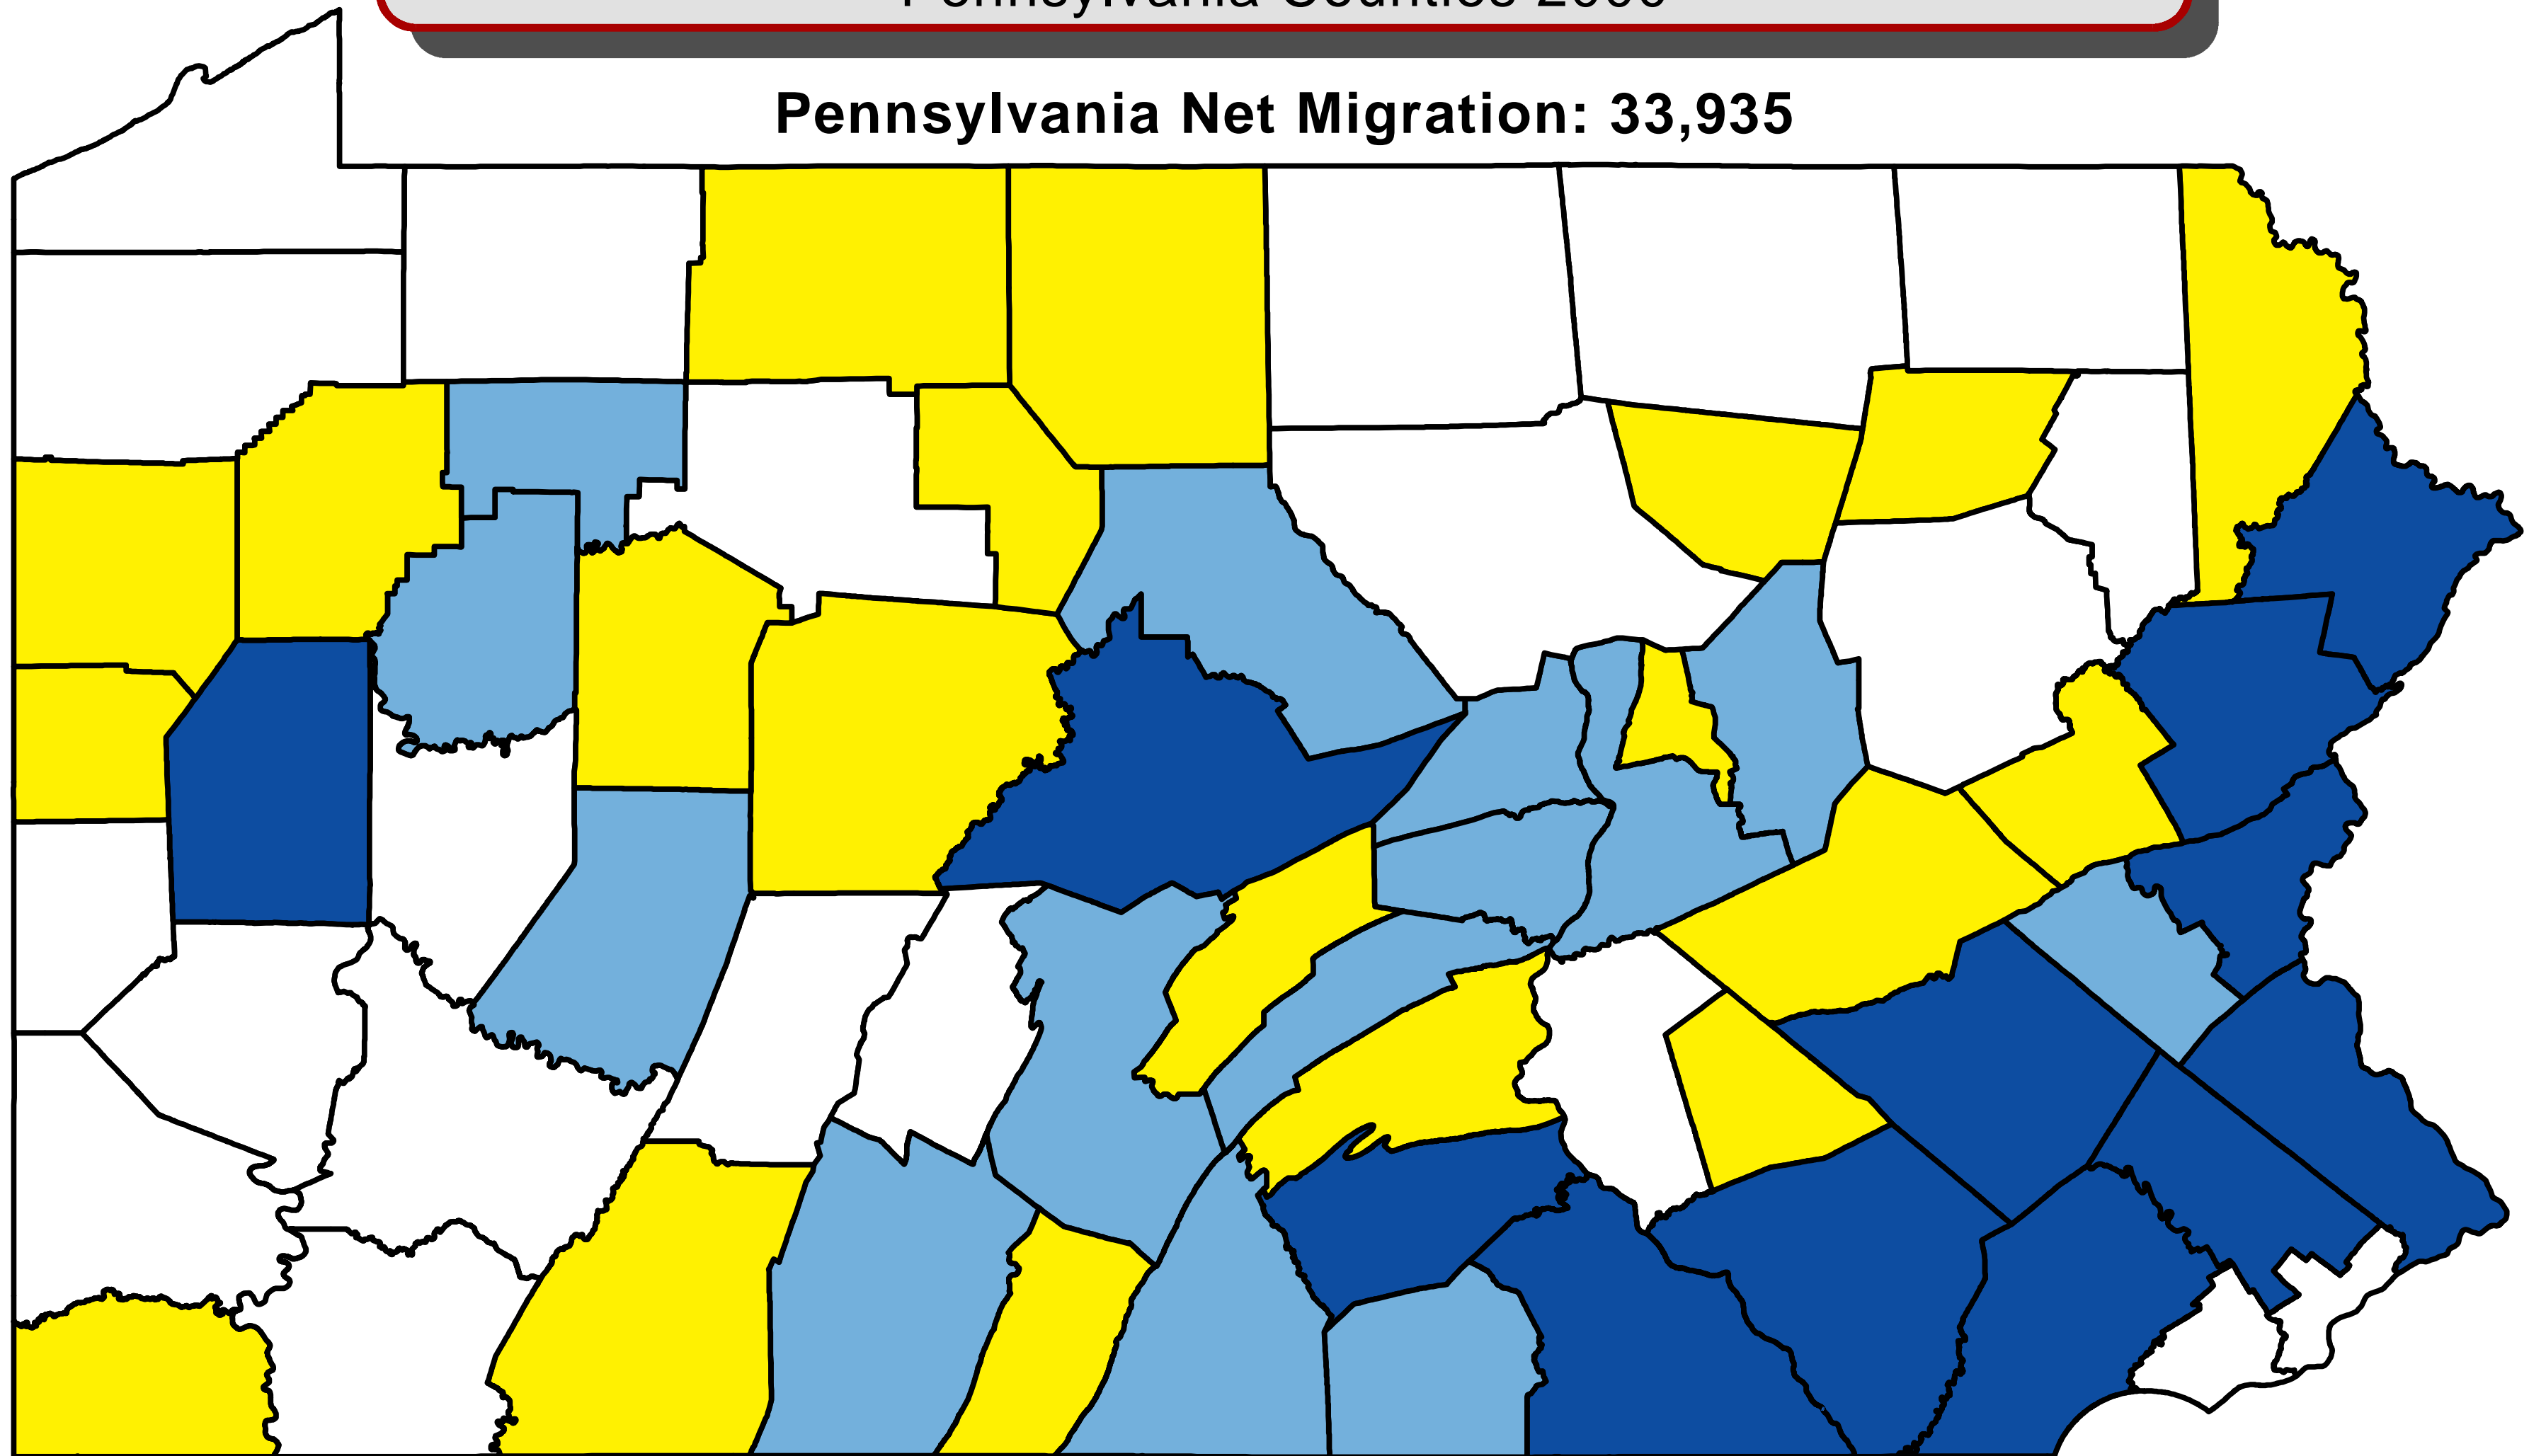

Net Domestic & International Migration

(International is only from Abroad)

Pennsylvania Counties 2000

Pennsylvania Net Migration: 33,935

Persons

Less than -1,500

-1,500 to -1

0 to 5,000

Greater than 5,000