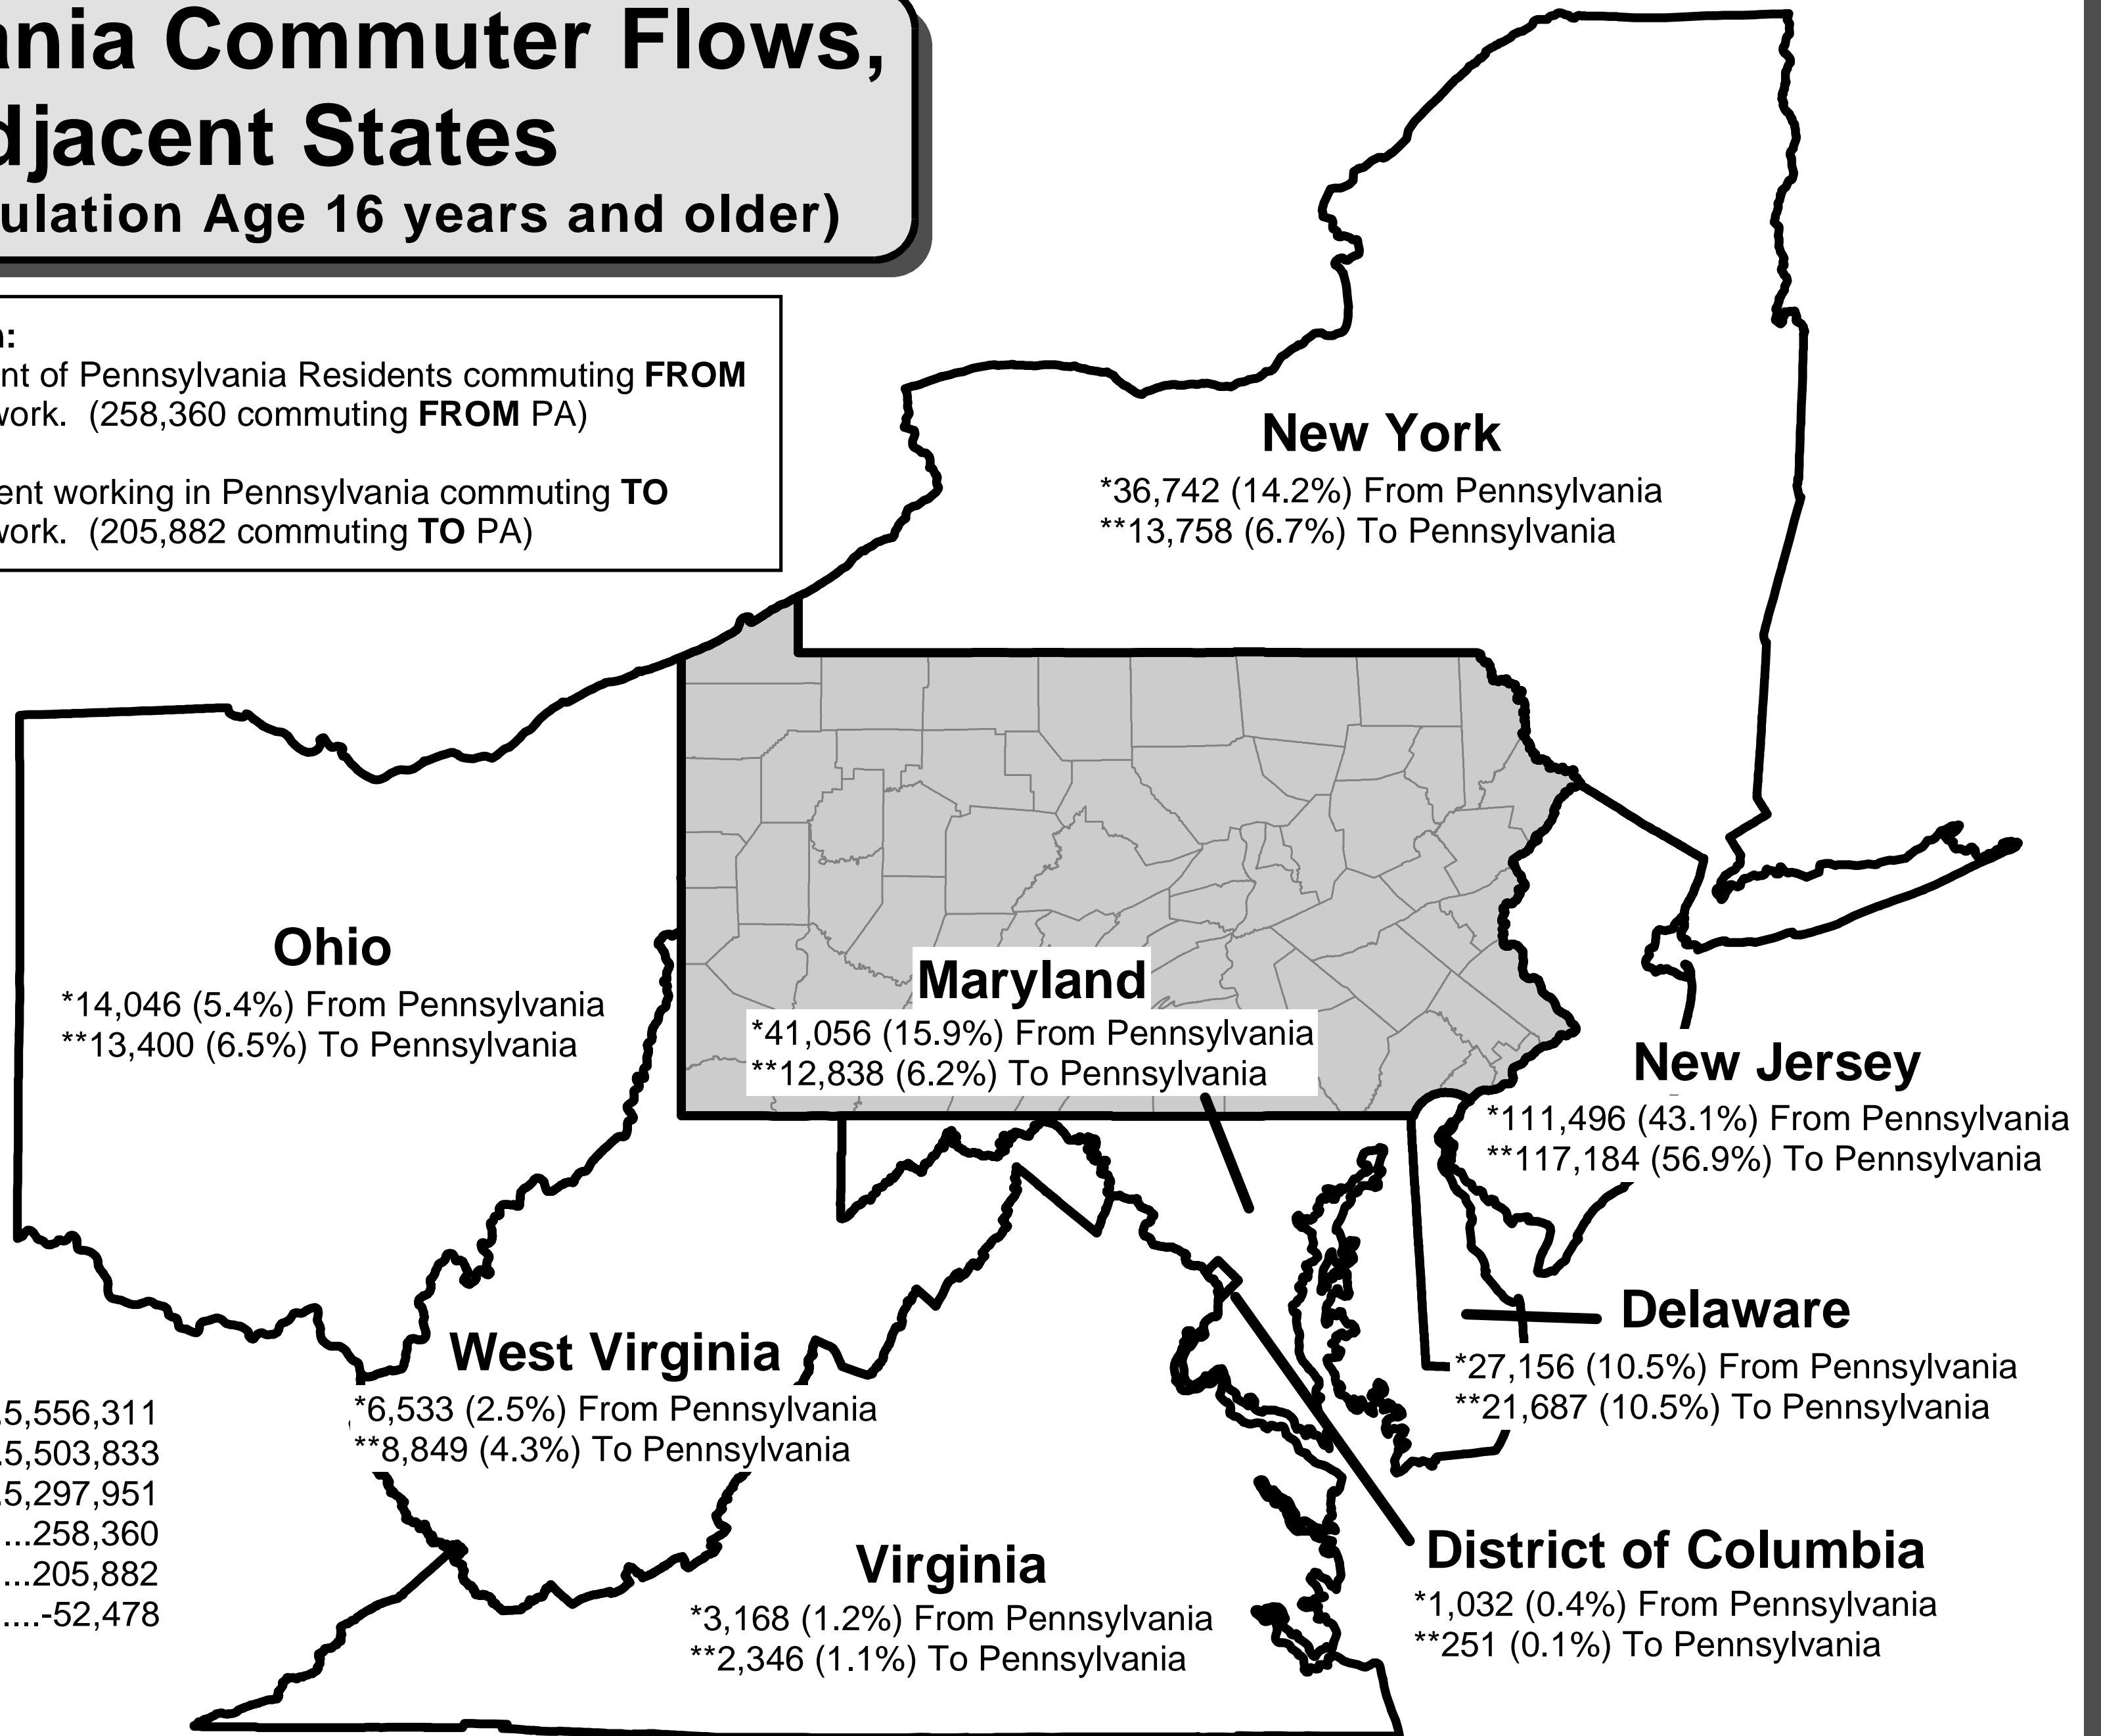

Pennsylvania Commuter Flows, Adjacent States

(Working Population Age 16 years and older)

Data Description:

*Number & Percent of Pennsylvania Residents commuting FROM Pennsylvania to work. (258,360 commuting FROM PA)

**Number & Percent working in Pennsylvania commuting TO Pennsylvania to work. (205,882 commuting TO PA)

Total Commuters

Workers Residing in PA.....	5,556,311
Work in PA.....	5,503,833
Live and Work in PA.....	5,297,951
Commuting From PA.....	258,360
Commuting To PA.....	205,882
Net Commuters.....	-52,478