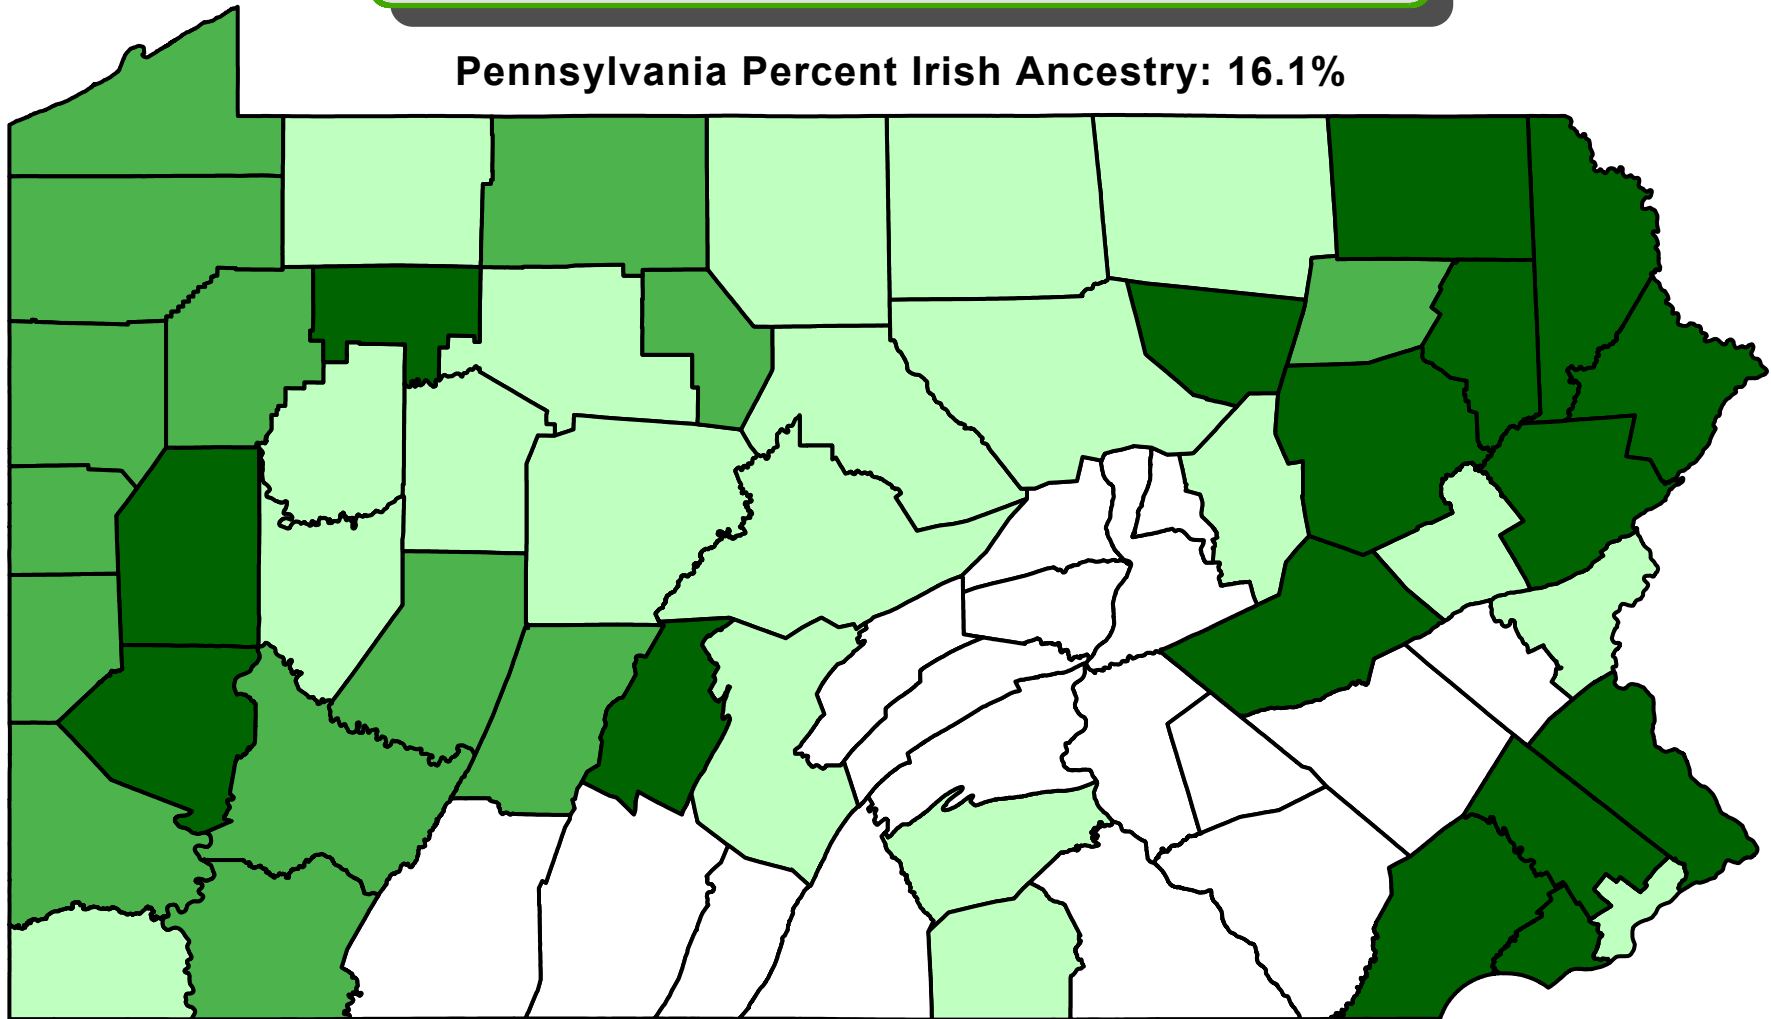

People Reporting Irish Ancestry

Pennsylvania Counties, 2000

Pennsylvania Percent Irish Ancestry: 16.1%

Percent Irish Ancestry