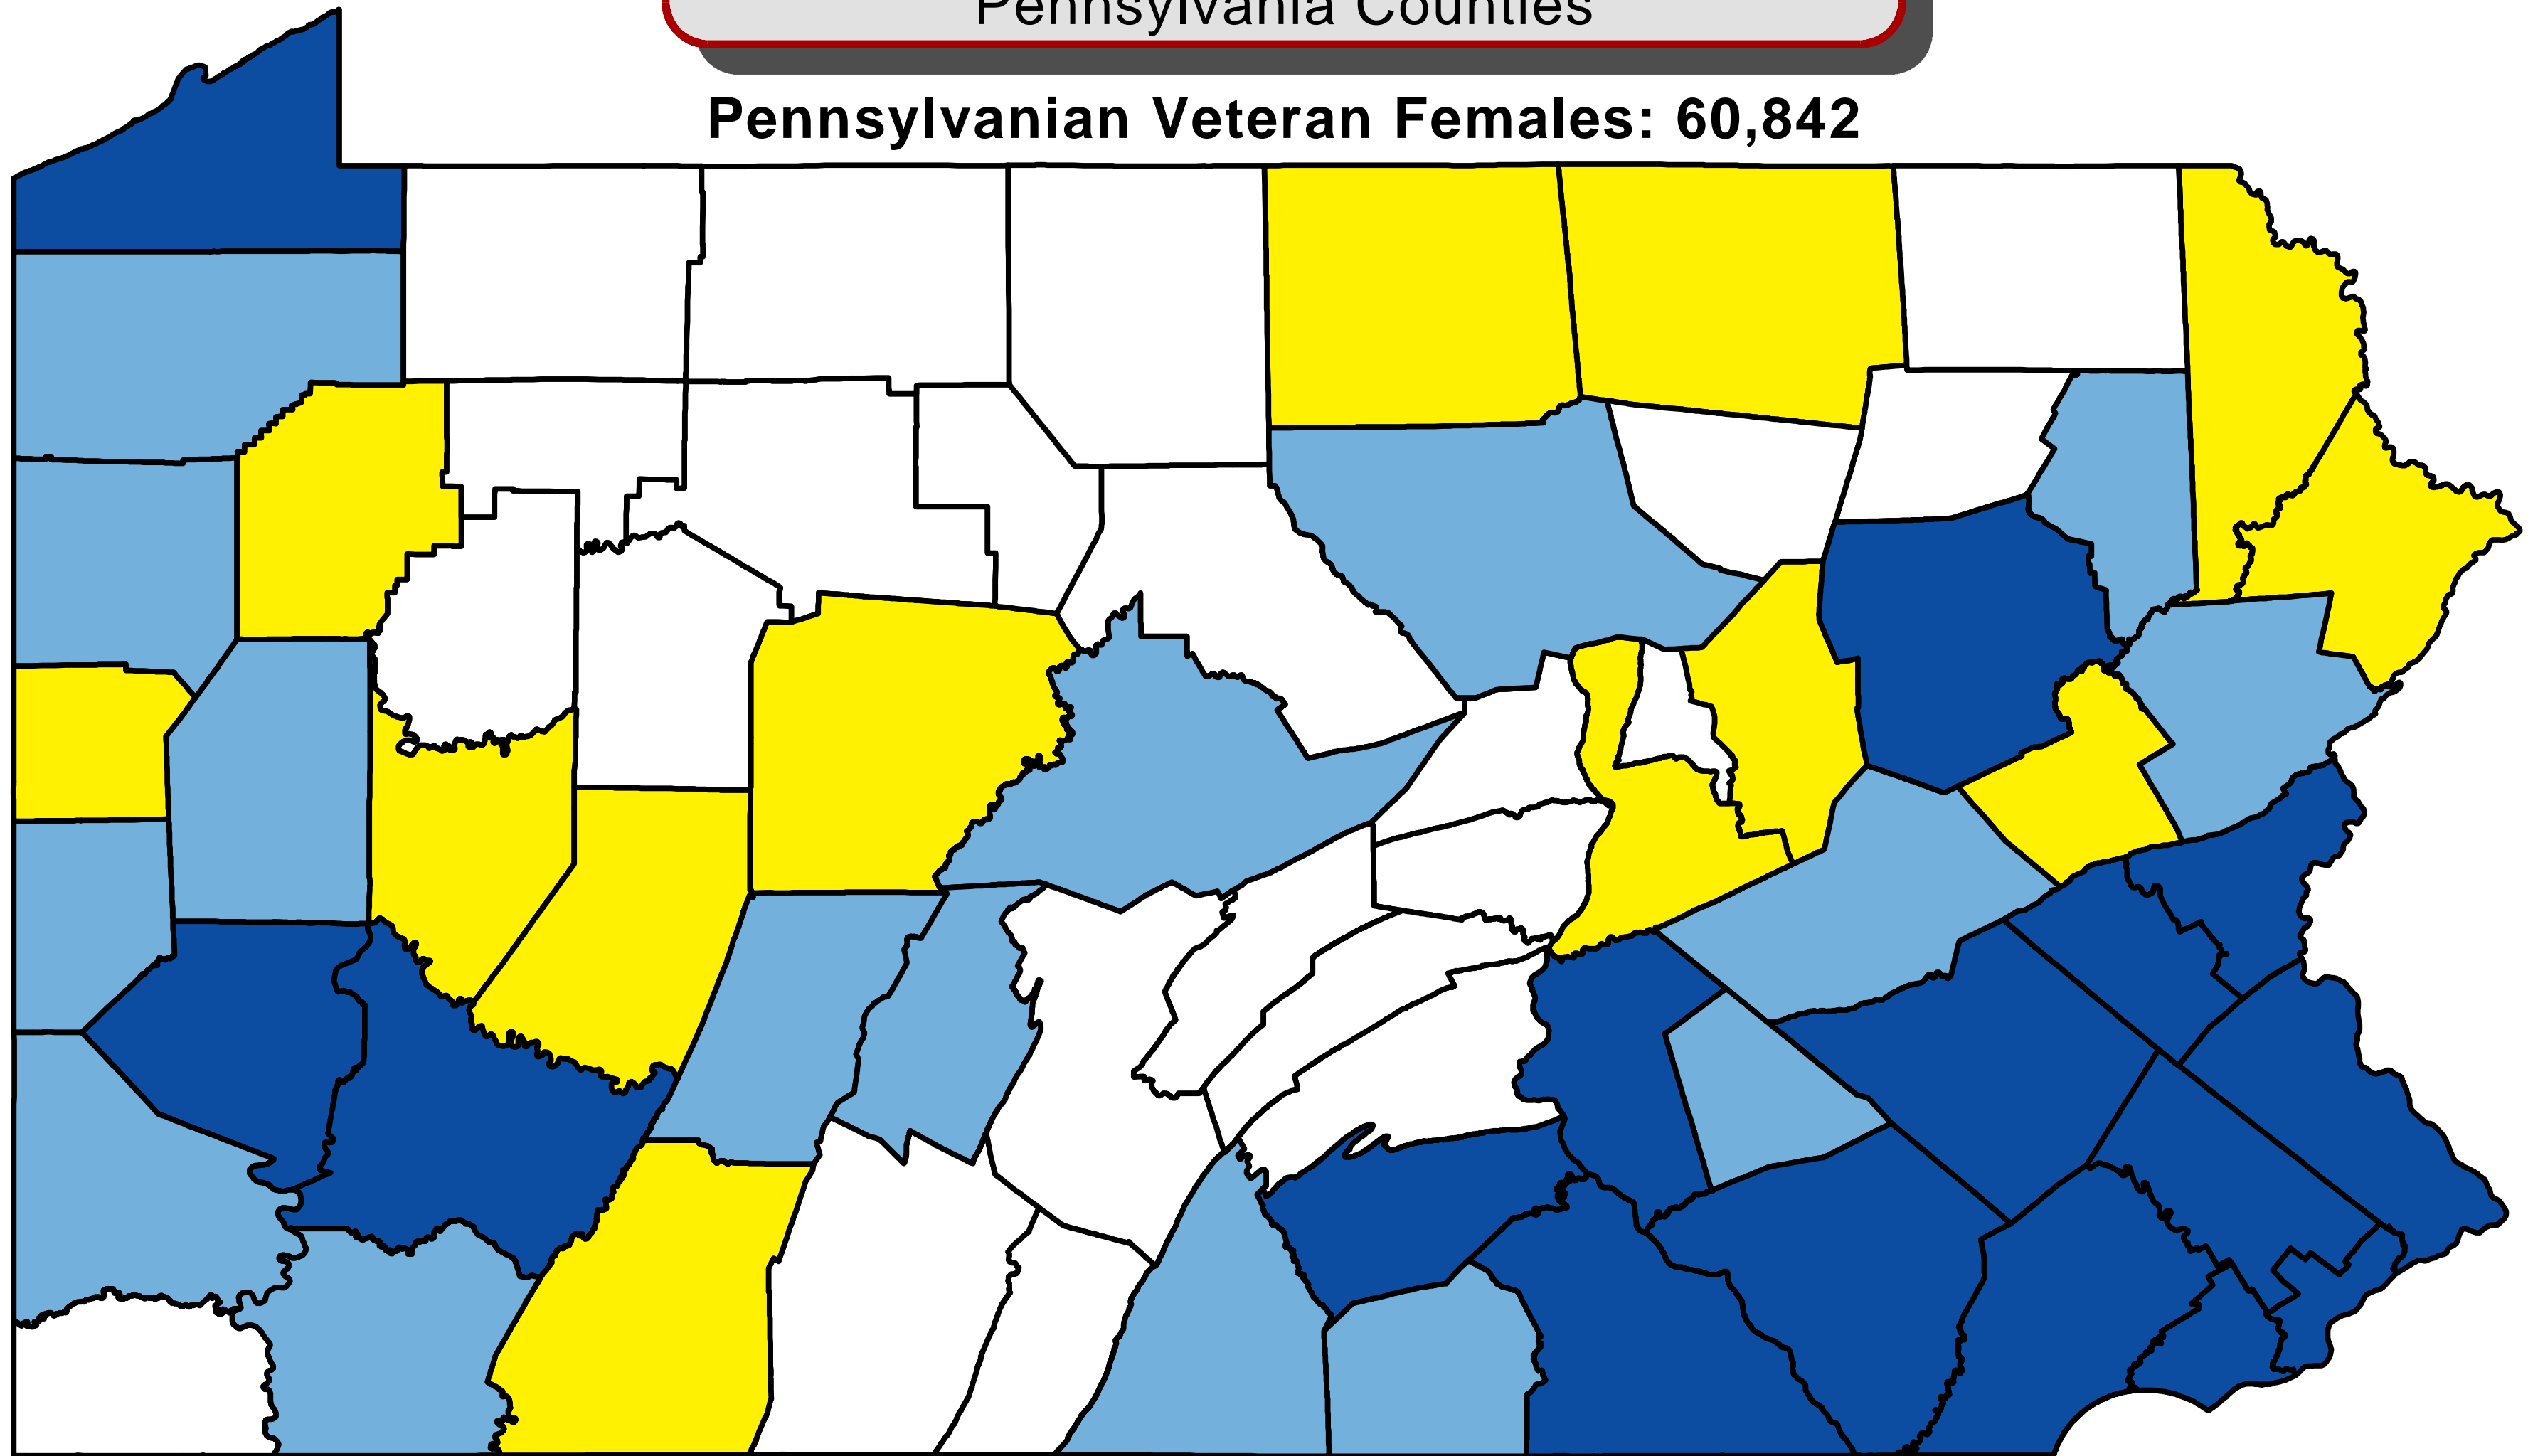

# Civilian Veteran Females Age 18 years and older

Pennsylvania Counties

Pennsylvanian Veteran Females: 60,842

## Civilian Veteran Females 18 years and older

□ Less than 250      ■ 250 to 500      ■ 501 to 1,000      ■ Greater than 1,000